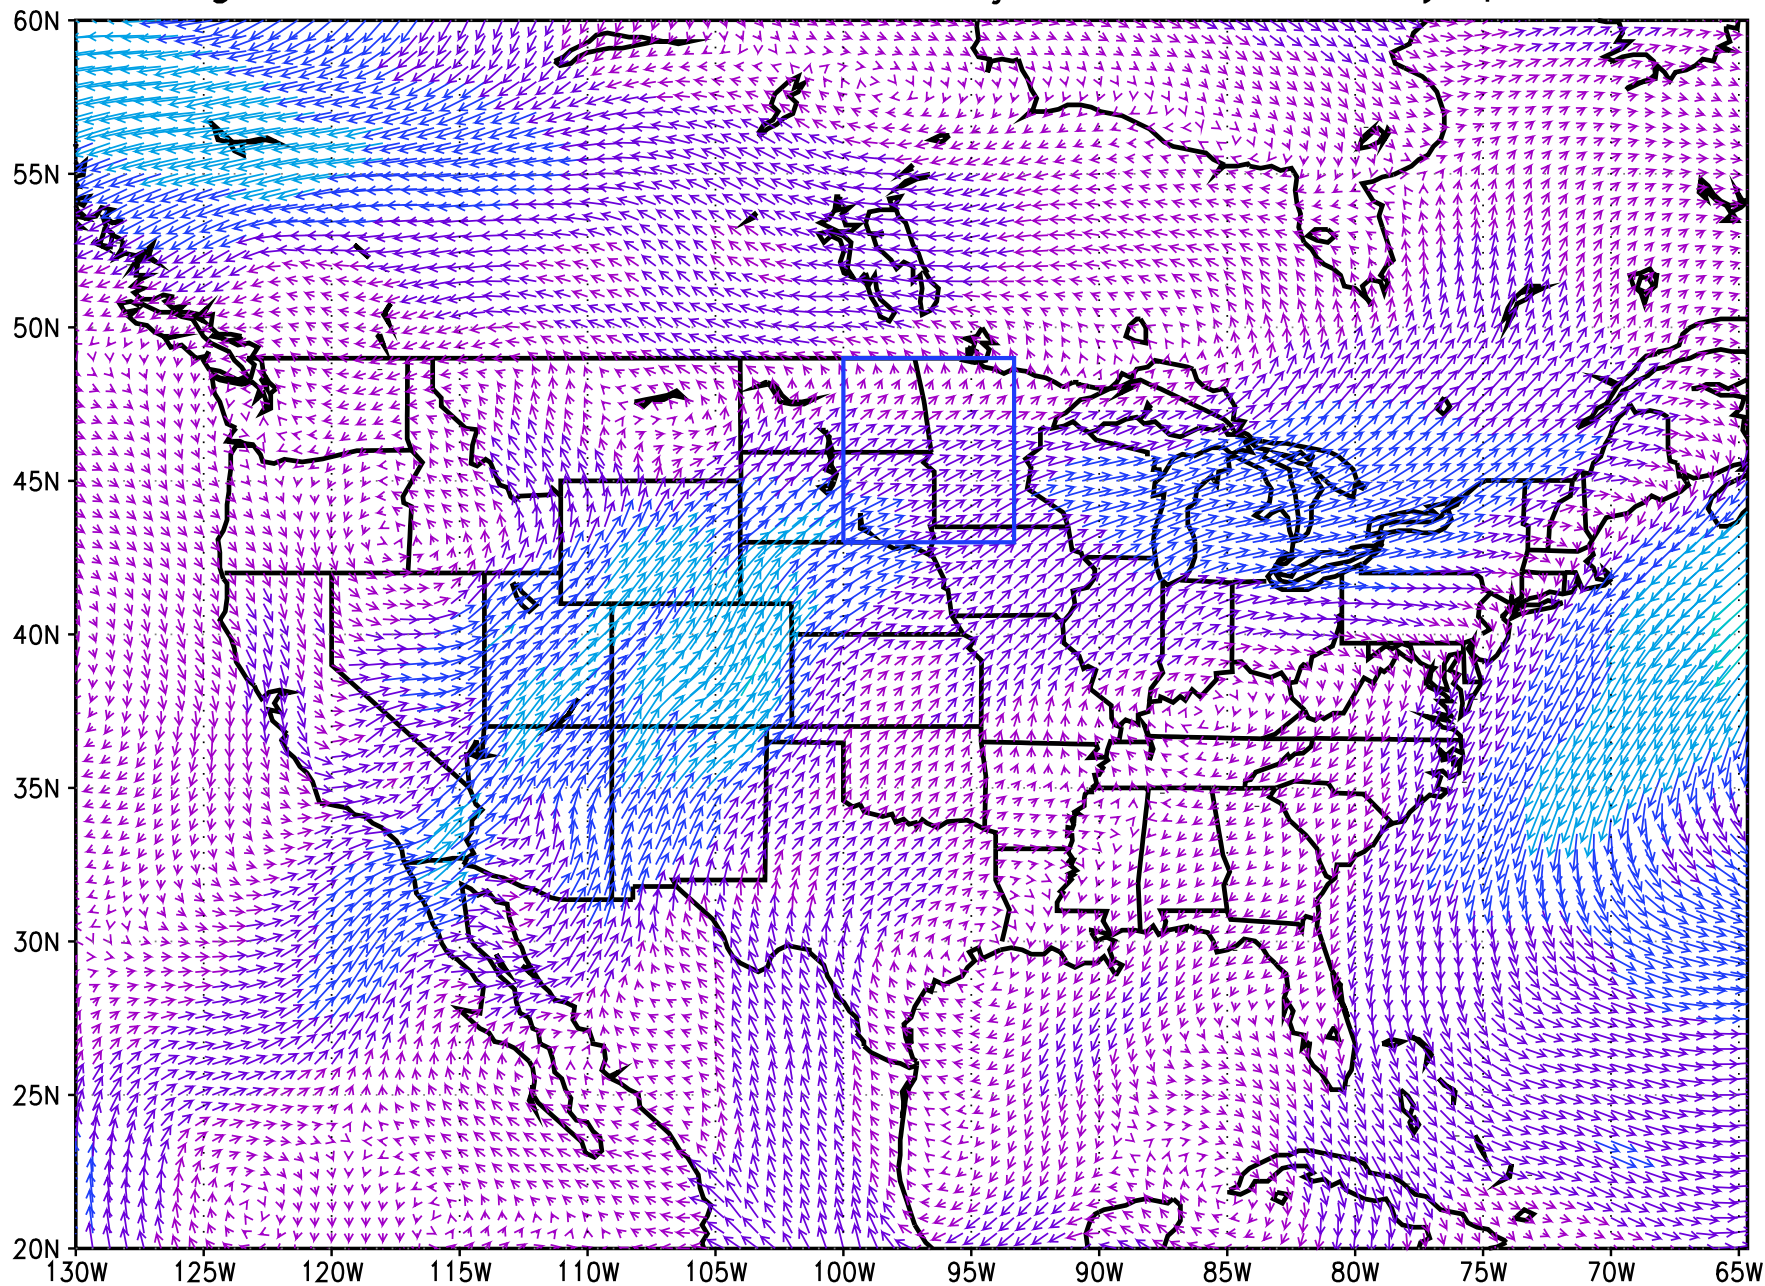

Mag. correlation P_{BOX} with $VQ_{\text{lead}=2}$ MERRA July pentads

Mag. correlation P_{BOX} with $VQ_{\text{lead}=1}$ MERRA July pentads

Mag. correlation P_{Box} with $VQ_{\log=0}$ MERRA July pentads

Mag. correlation P_{Box} with $VQ_{\log=1}$ MERRA July pentads

Mag. correlation P_{Box} with $VQ_{\log=2}$ MERRA July pentads