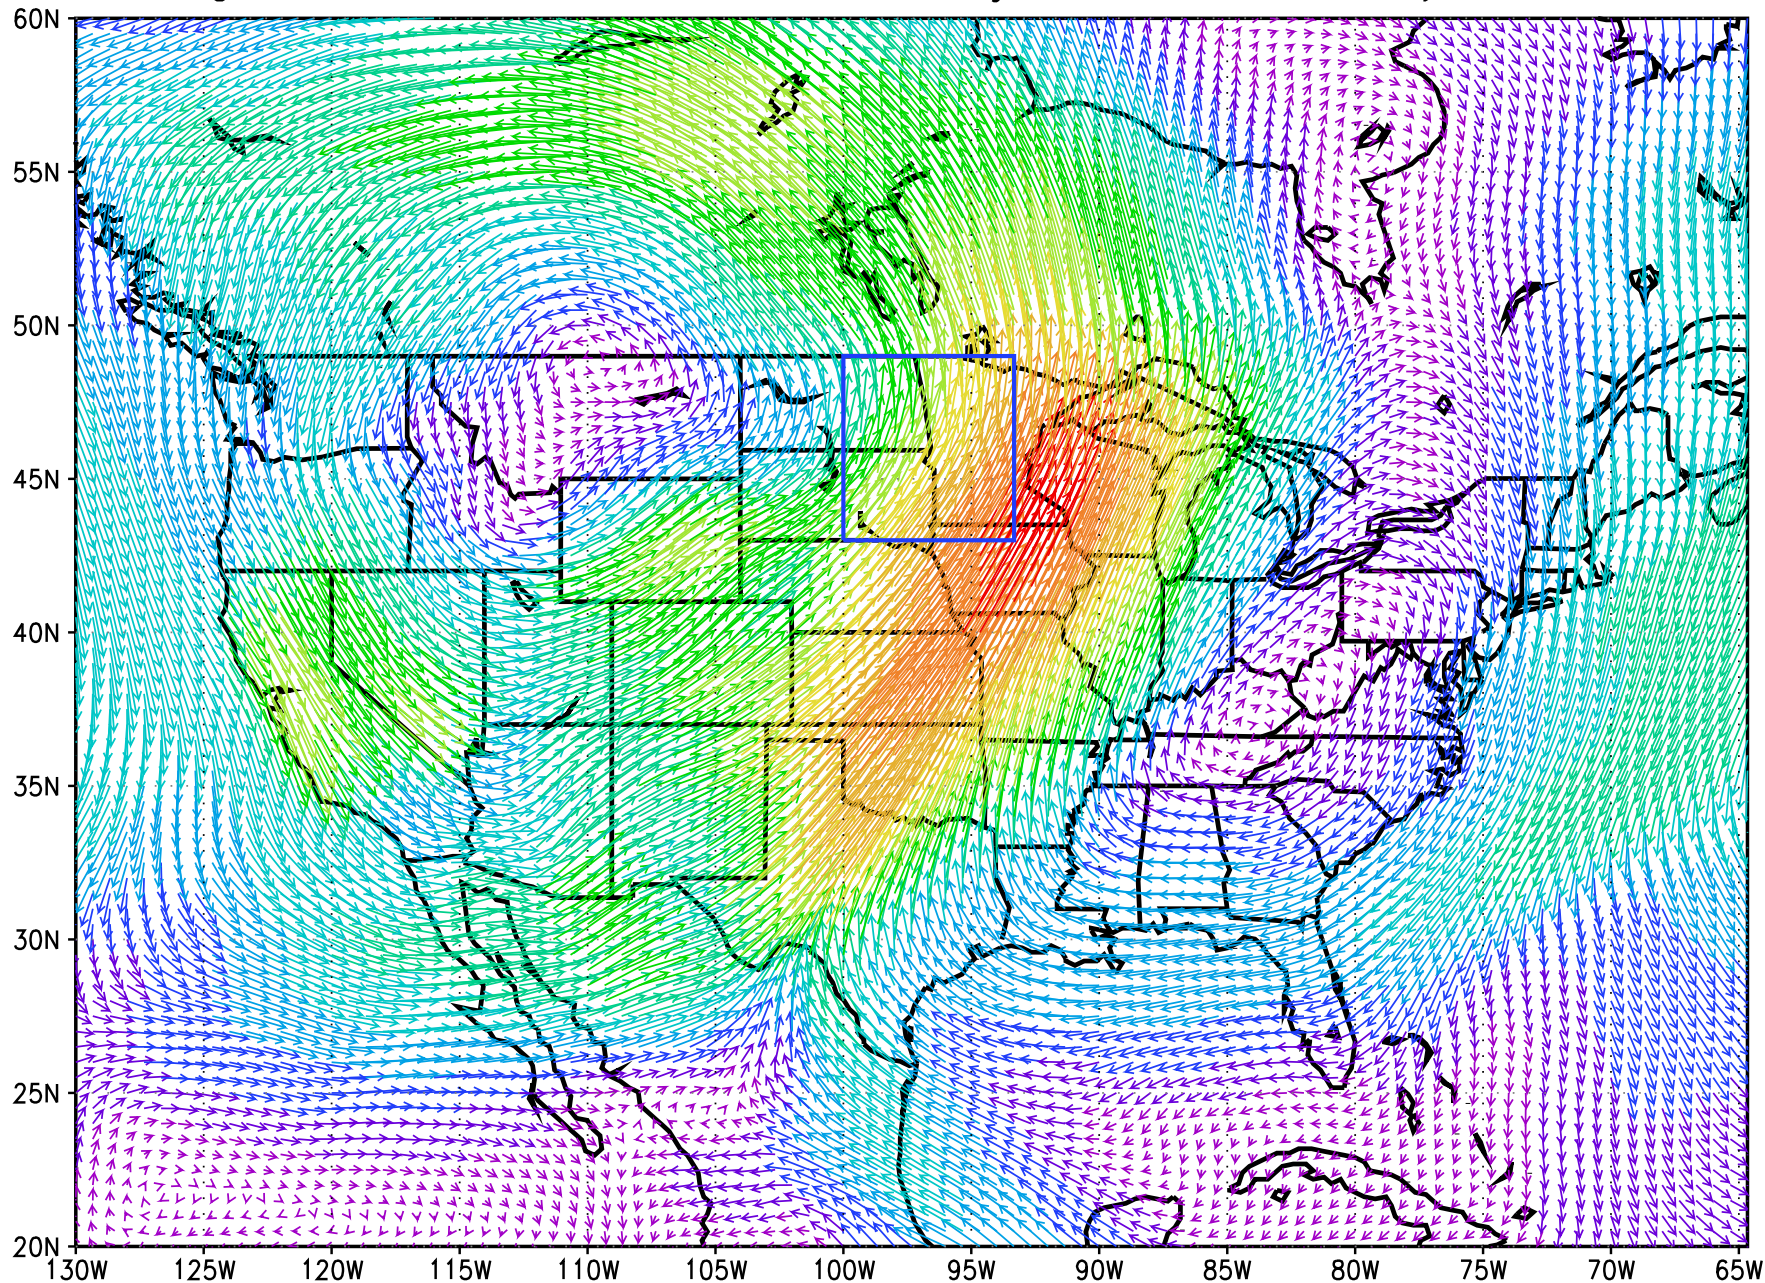

Mag. correlation P_{BOX} with $VQ_{\text{lead}=2}$ MERRA July pentads

Mag. correlation P_{BOX} with $VQ_{\text{lead}=1}$ MERRA July pentads

Mag. correlation P_{Box} with $VQ_{\log=0}$ MERRA July pentads

Mag. correlation P_{Box} with $VQ_{\log=1}$ MERRA July pentads

Mag. correlation P_{Box} with $VQ_{\log=2}$ MERRA July pentads