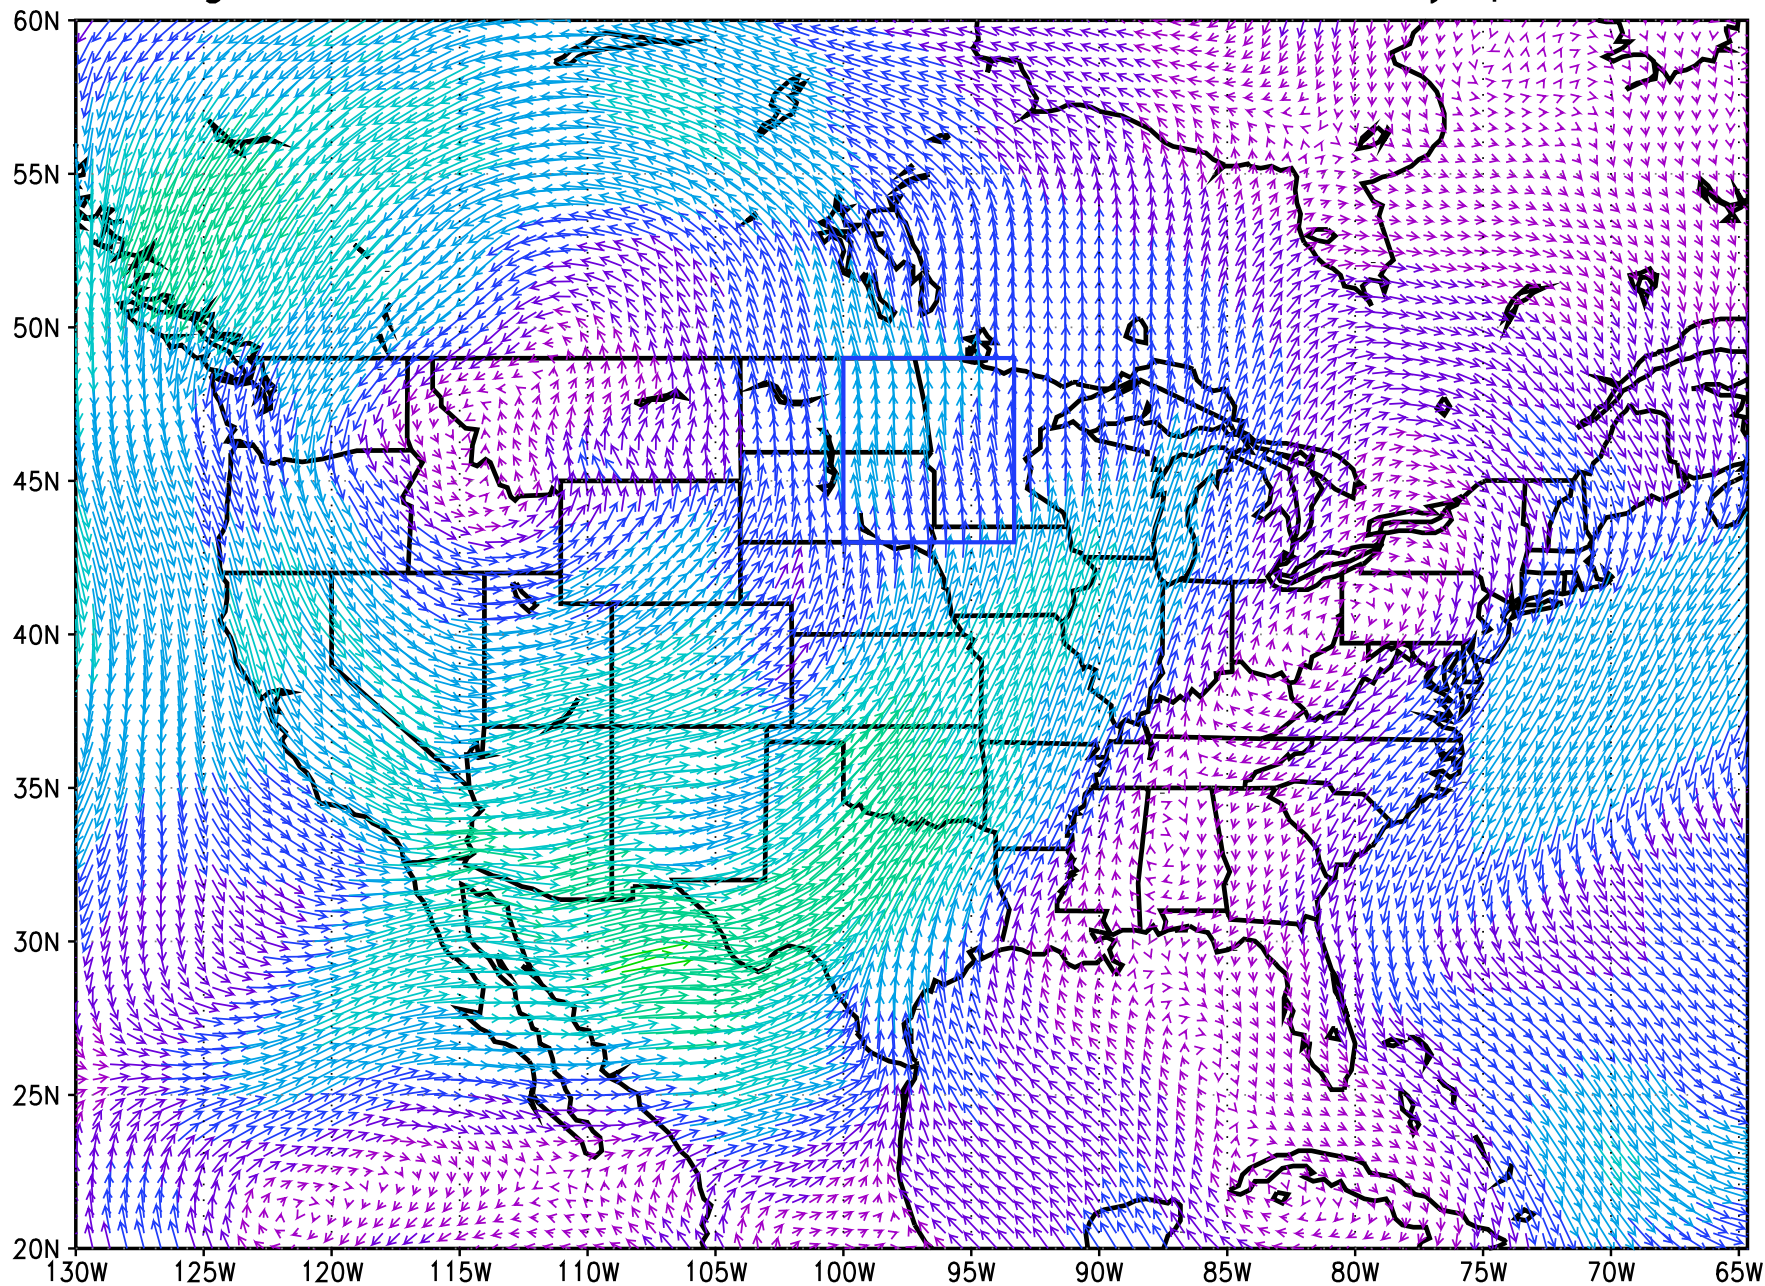

Mag. correlation P_{BOX} with $VQ_{\text{lead}=2}$ MERRA July pentads

Mag. correlation P_{BOX} with $VQ_{\text{lead}=1}$ MERRA July pentads

Mag. correlation P_{Box} with $VQ_{\log=0}$ MERRA July pentads

Mag. correlation P_{Box} with $VQ_{\log=1}$ MERRA July pentads

Mag. correlation P_{Box} with $VQ_{\log=2}$ MERRA July pentads