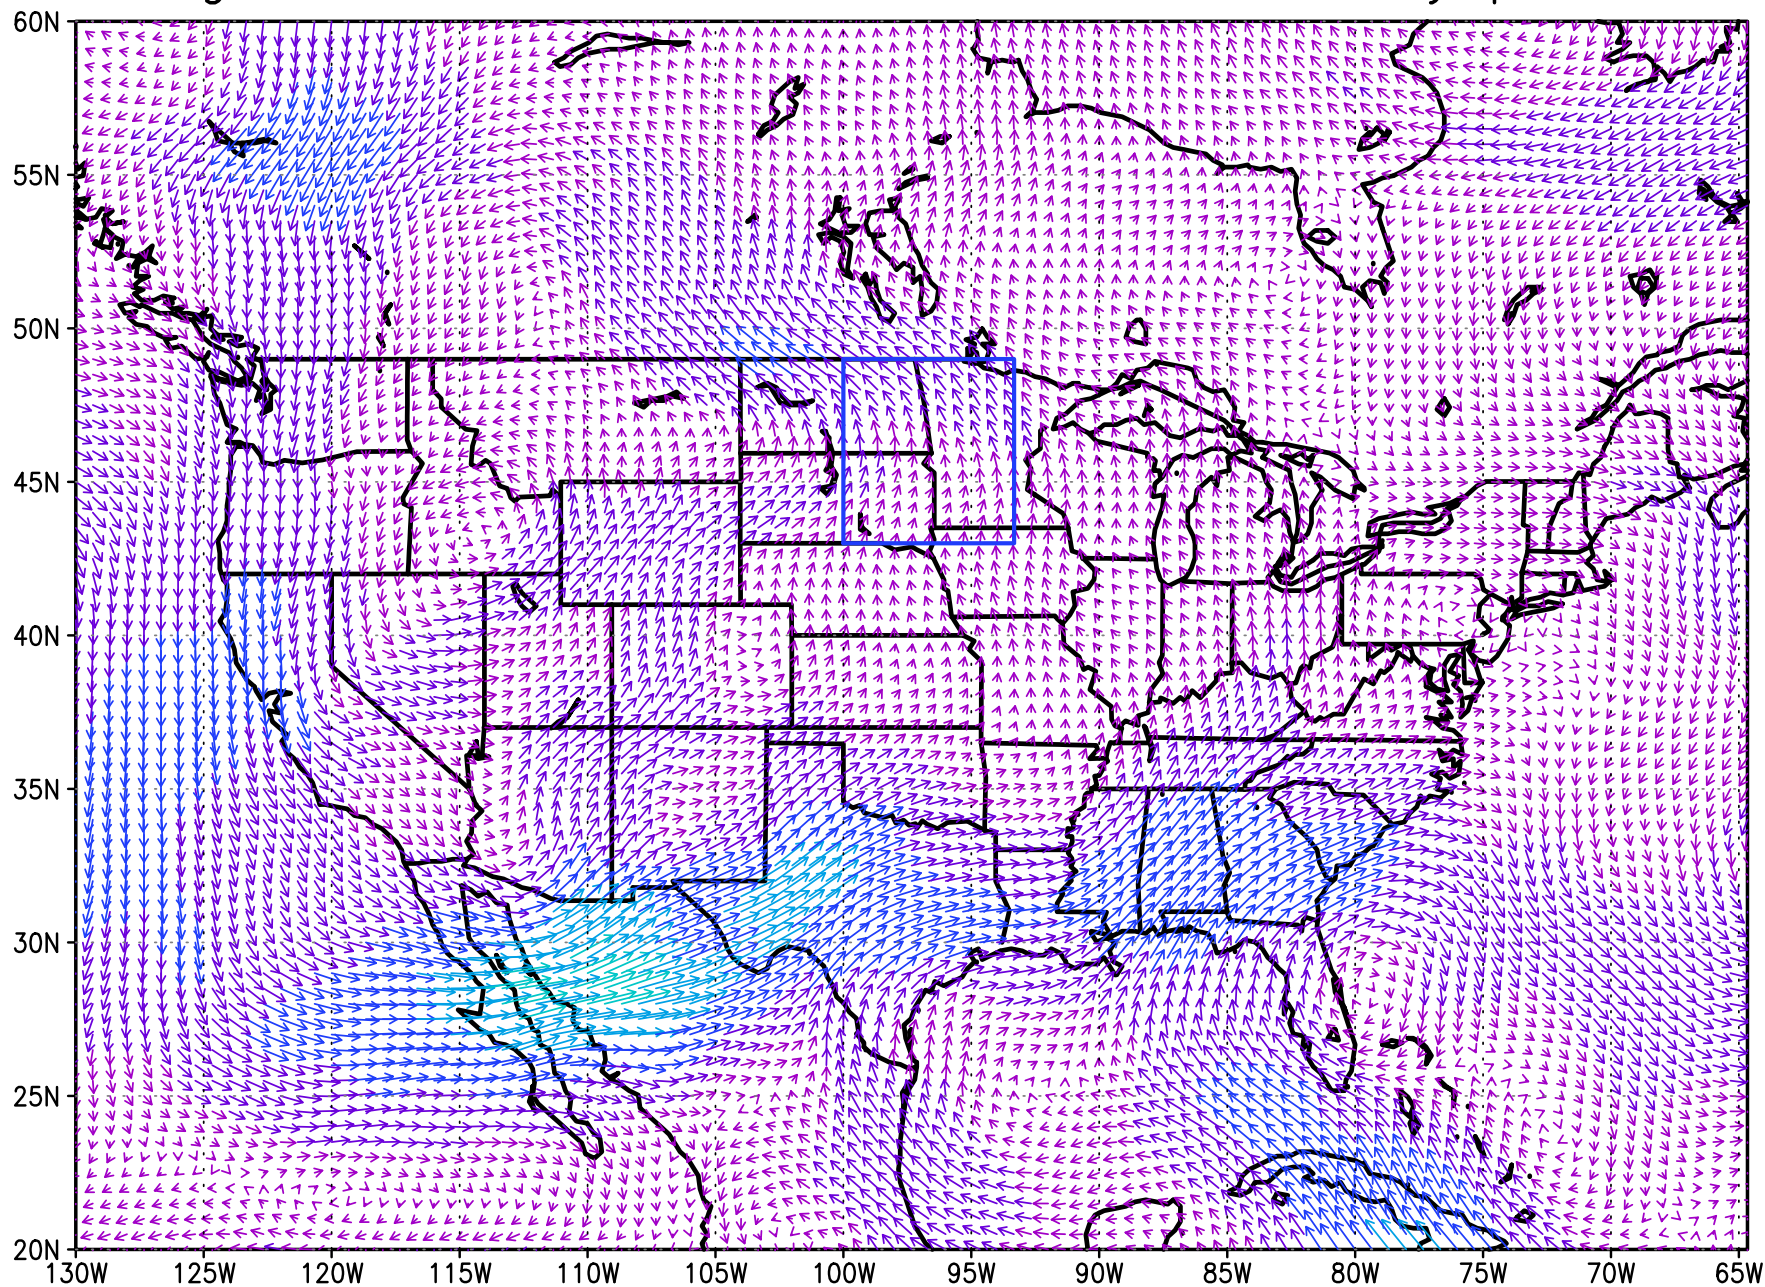

Mag. correlation P_{BOX} with $VQ_{\text{lead}=2}$ MERRA July pentads

Mag. correlation P_{BOX} with $VQ_{\text{lead}=1}$ MERRA July pentads

Mag. correlation P_{Box} with $VQ_{\log=0}$ MERRA July pentads

Mag. correlation P_{Box} with $VQ_{\log=1}$ MERRA July pentads

Mag. correlation P_{Box} with $VQ_{\log=2}$ MERRA July pentads