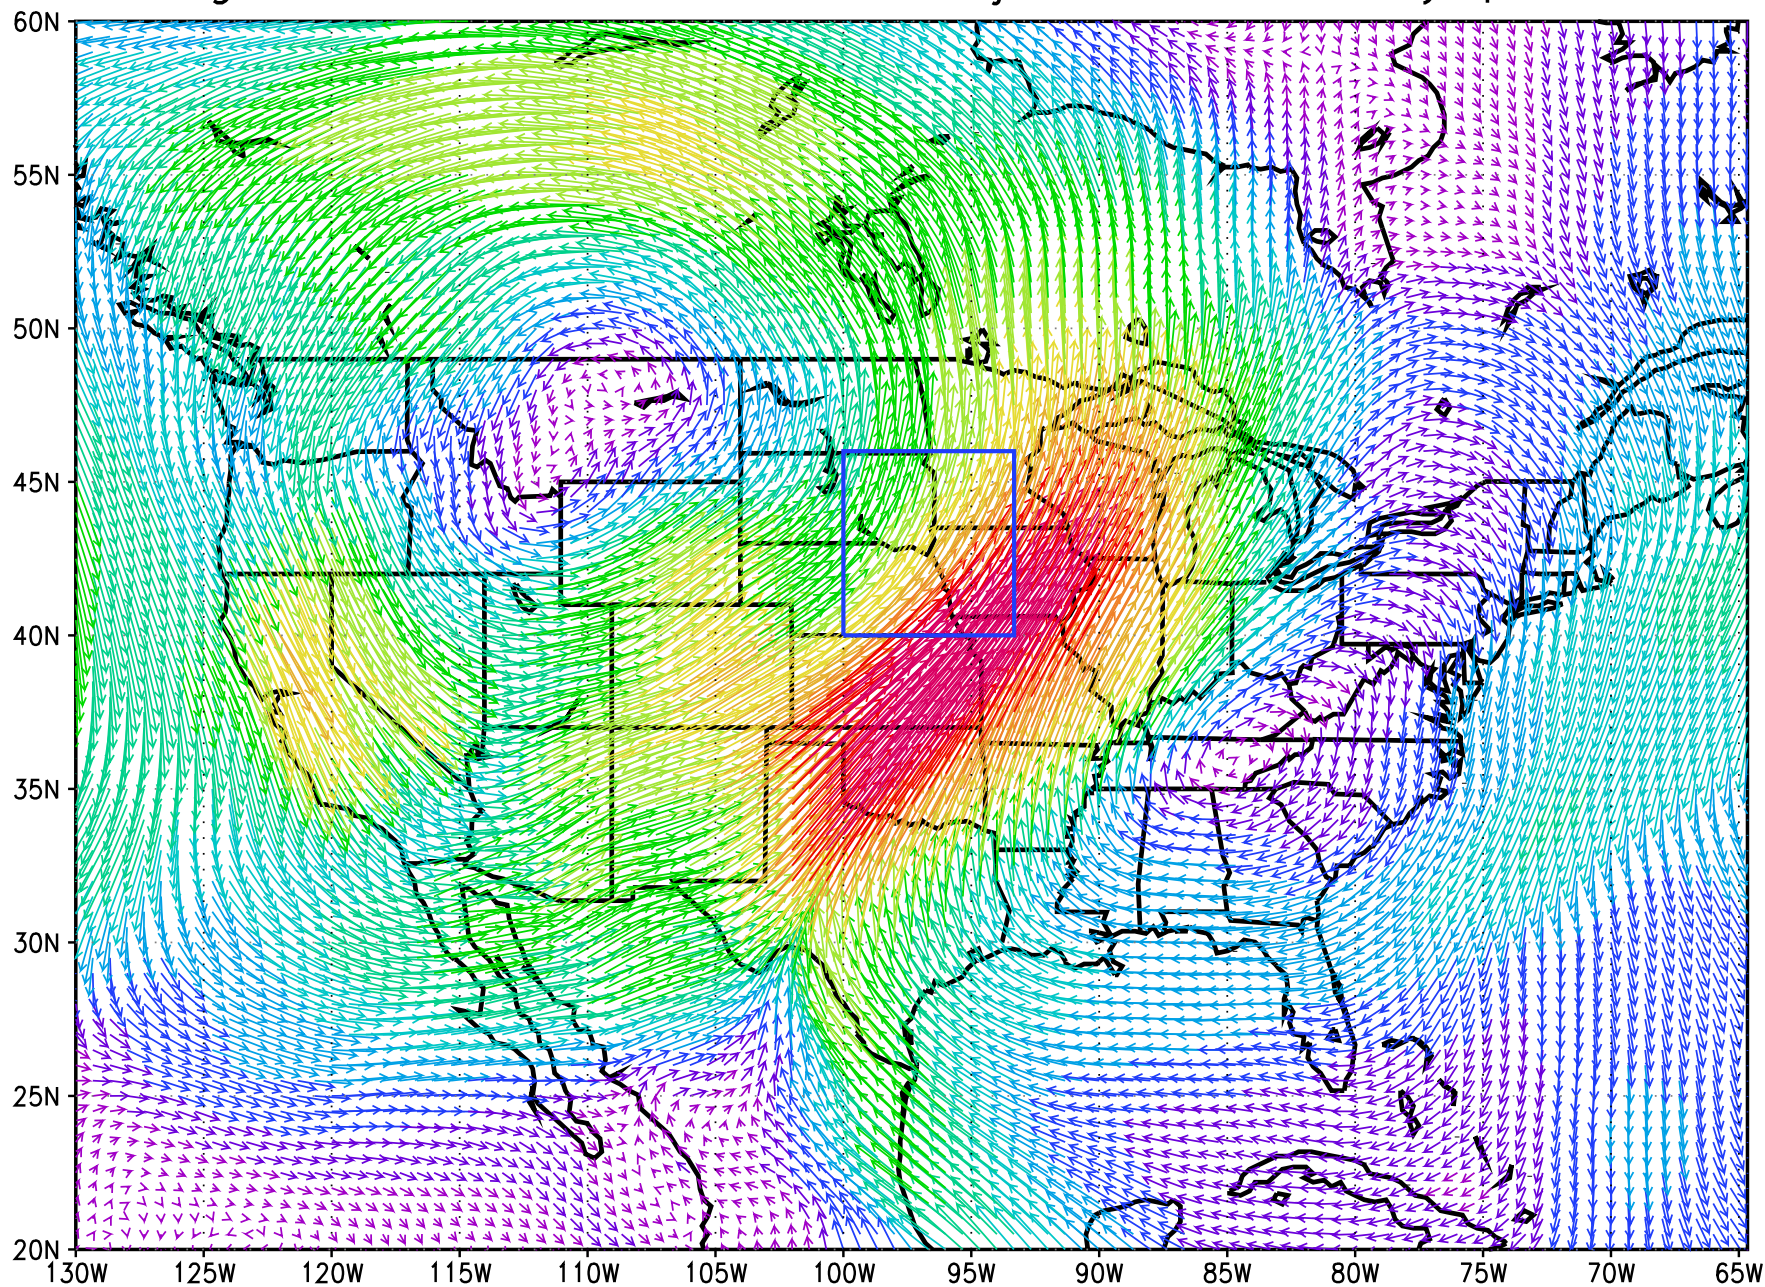

Mag. correlation P_{BOX} with $VQ_{\text{lead}=2}$ MERRA July pentads

Mag. correlation P_{BOX} with $VQ_{\text{lead}=1}$ MERRA July pentads

Mag. correlation P_{Box} with $VQ_{\log=0}$ MERRA July pentads

Mag. correlation P_{Box} with $VQ_{\log=1}$ MERRA July pentads

Mag. correlation P_{Box} with $VQ_{\log=2}$ MERRA July pentads