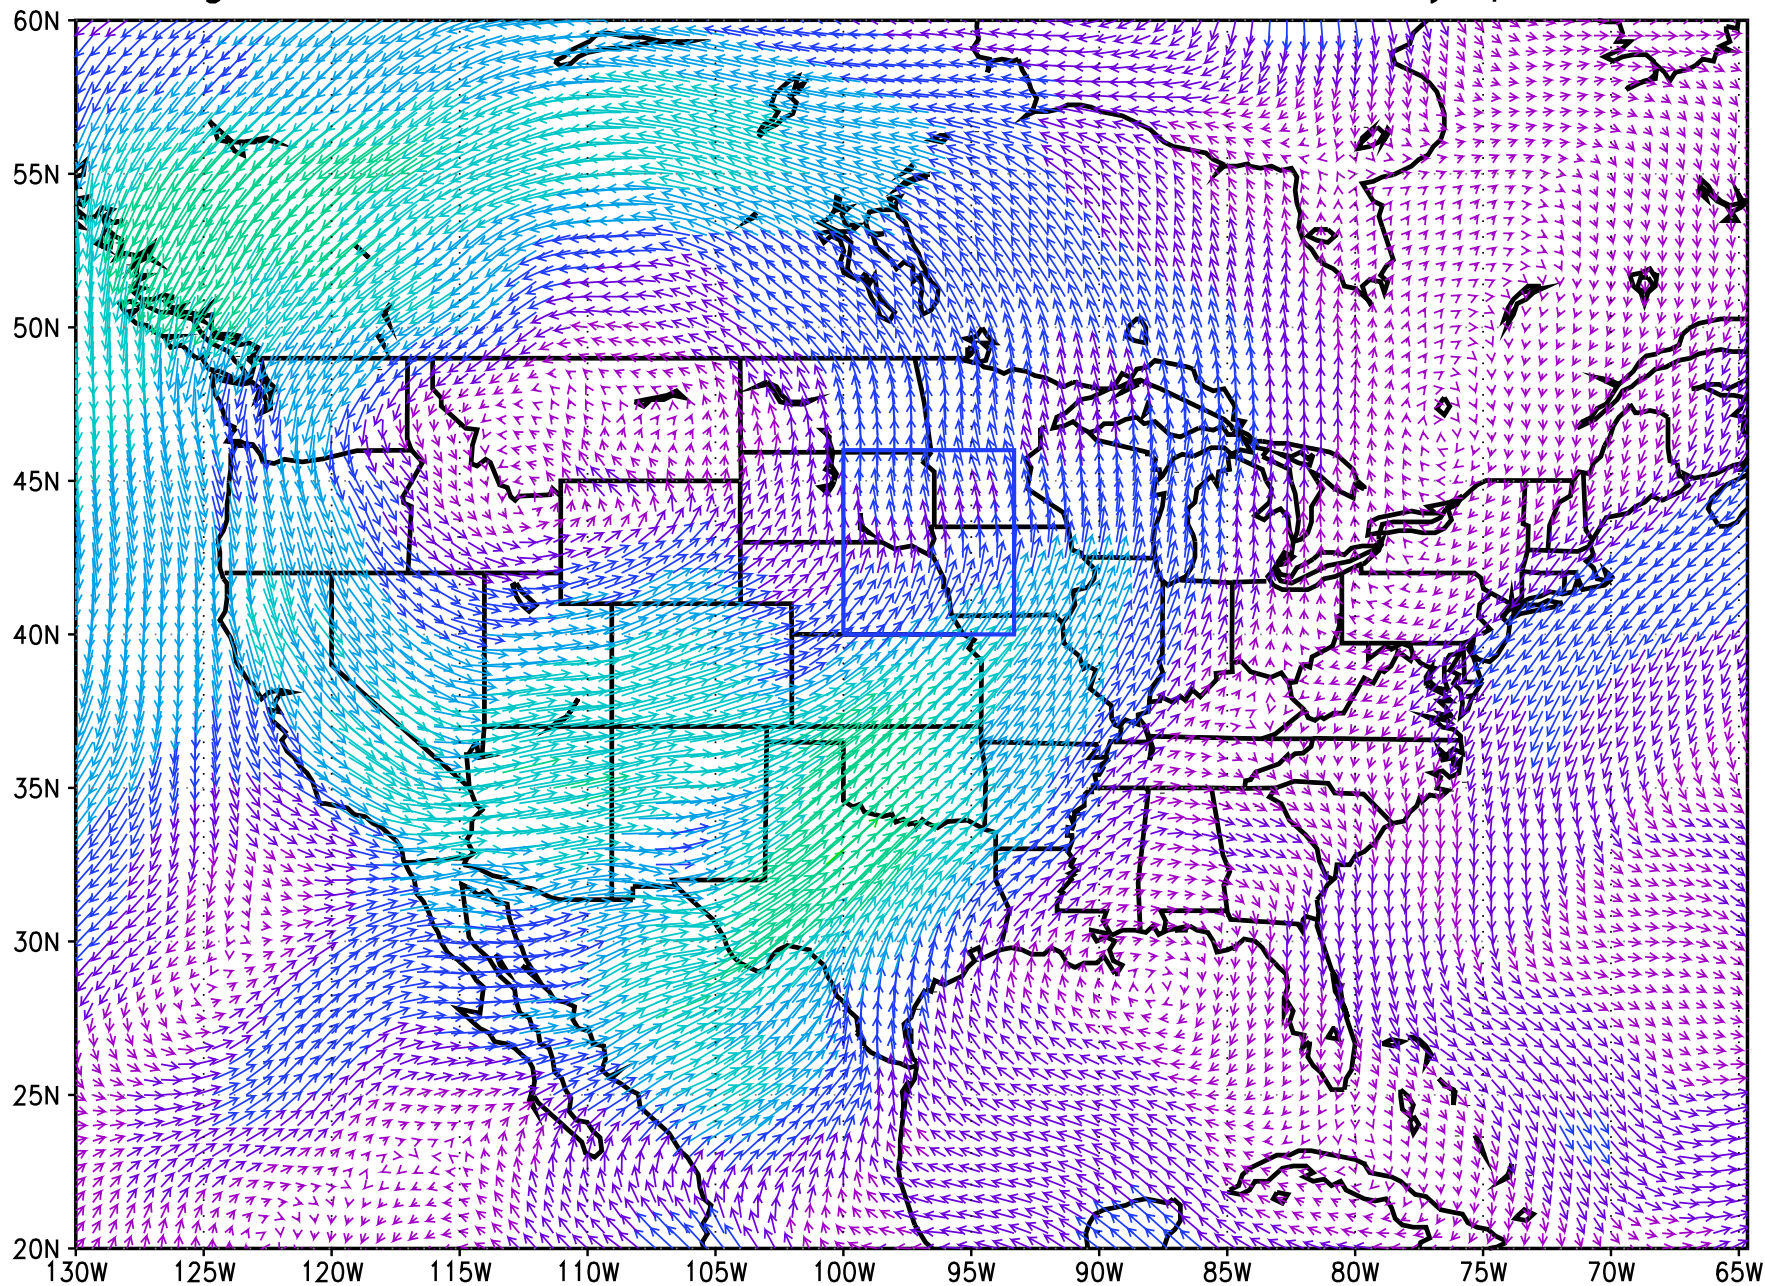

Mag. correlation P_{BOX} with $VQ_{\text{lead}=2}$ MERRA July pentads

Mag. correlation P_{BOX} with $VQ_{\text{lead}=1}$ MERRA July pentads

Mag. correlation P_{Box} with $VQ_{\log=0}$ MERRA July pentads

Mag. correlation P_{Box} with $VQ_{\log=1}$ MERRA July pentads

Mag. correlation P_{Box} with $VQ_{\log=2}$ MERRA July pentads