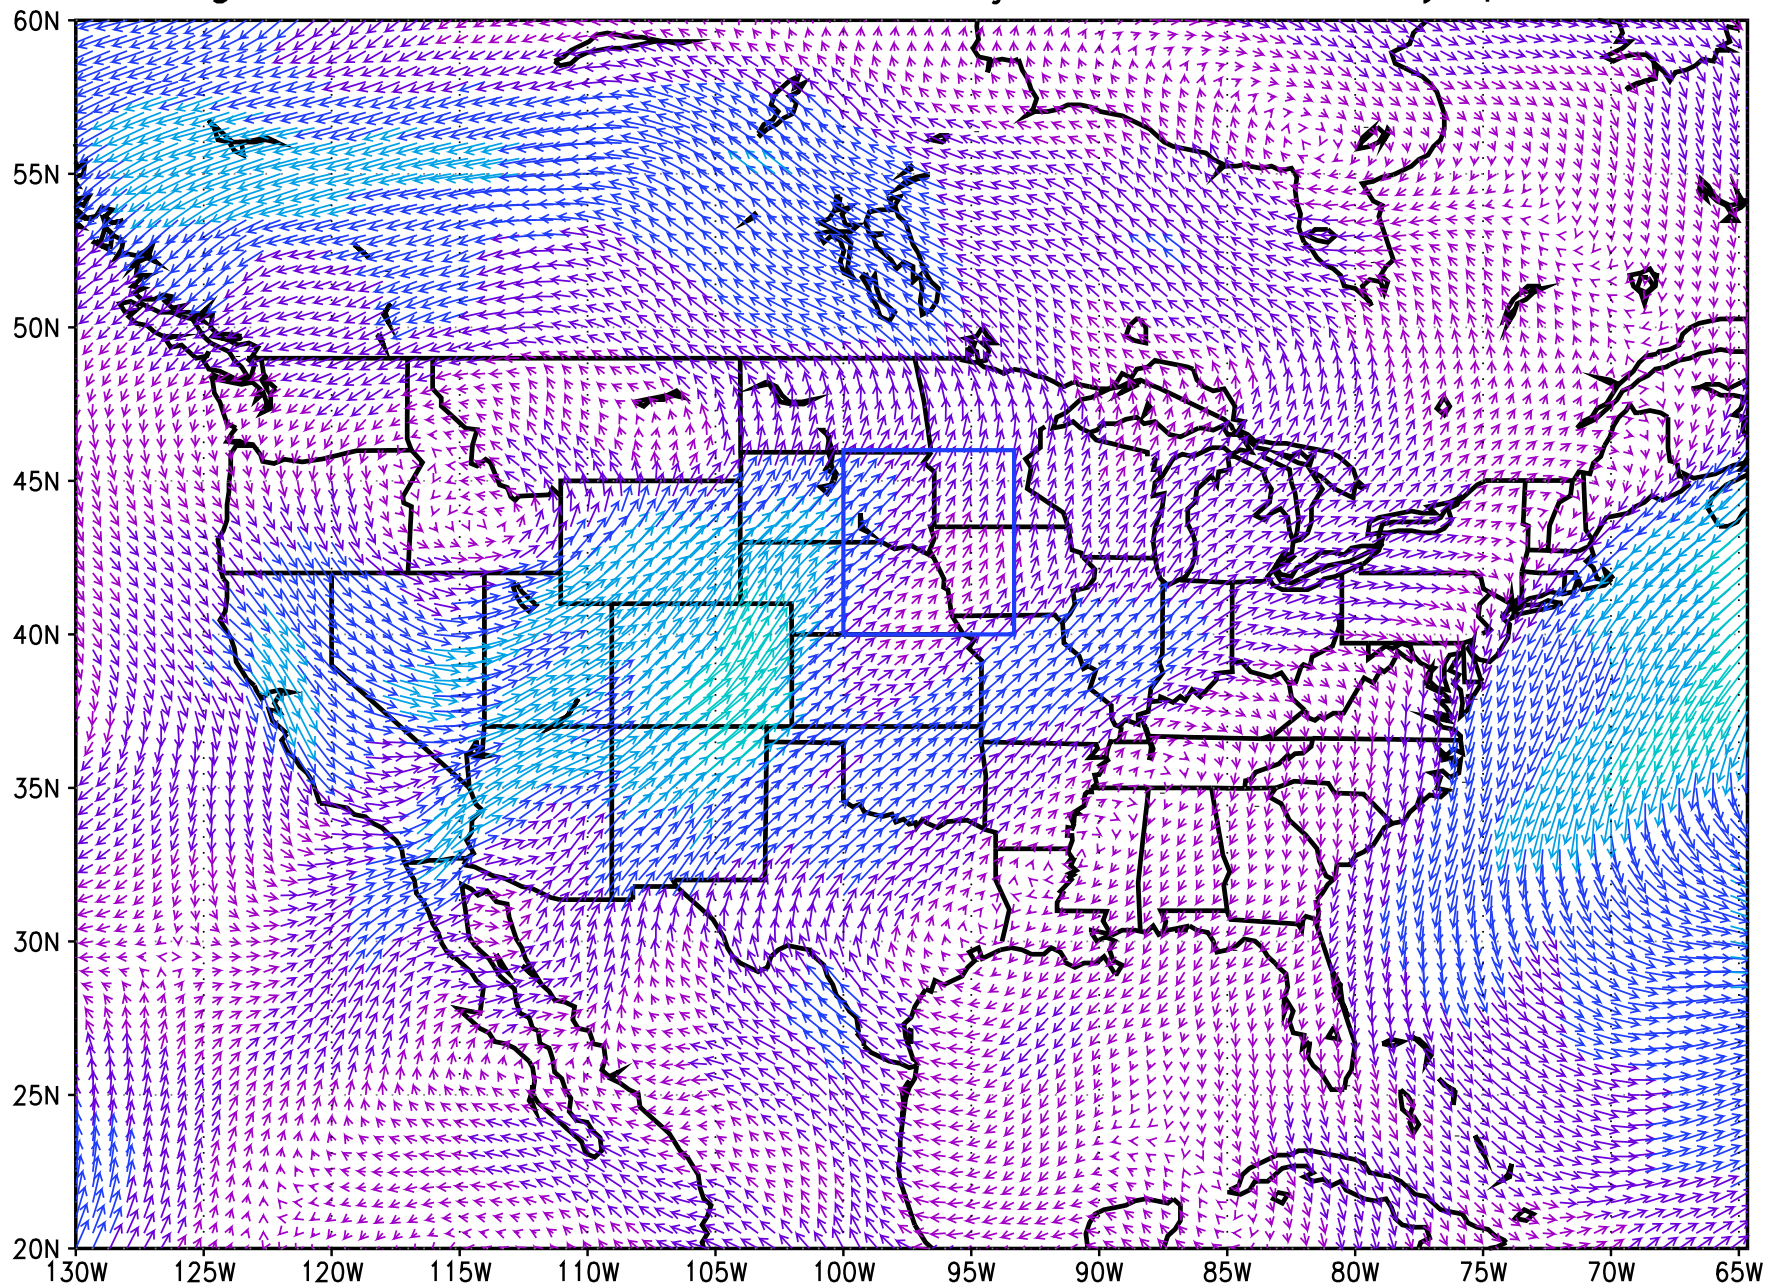

Mag. correlation P_{BOX} with $VQ_{\text{lead}=2}$ MERRA July pentads

Mag. correlation P_{BOX} with $VQ_{\text{lead}=1}$ MERRA July pentads

Mag. correlation P_{Box} with $VQ_{\log=0}$ MERRA July pentads

Mag. correlation P_{Box} with $VQ_{\log=1}$ MERRA July pentads

Mag. correlation P_{Box} with $VQ_{\log=2}$ MERRA July pentads