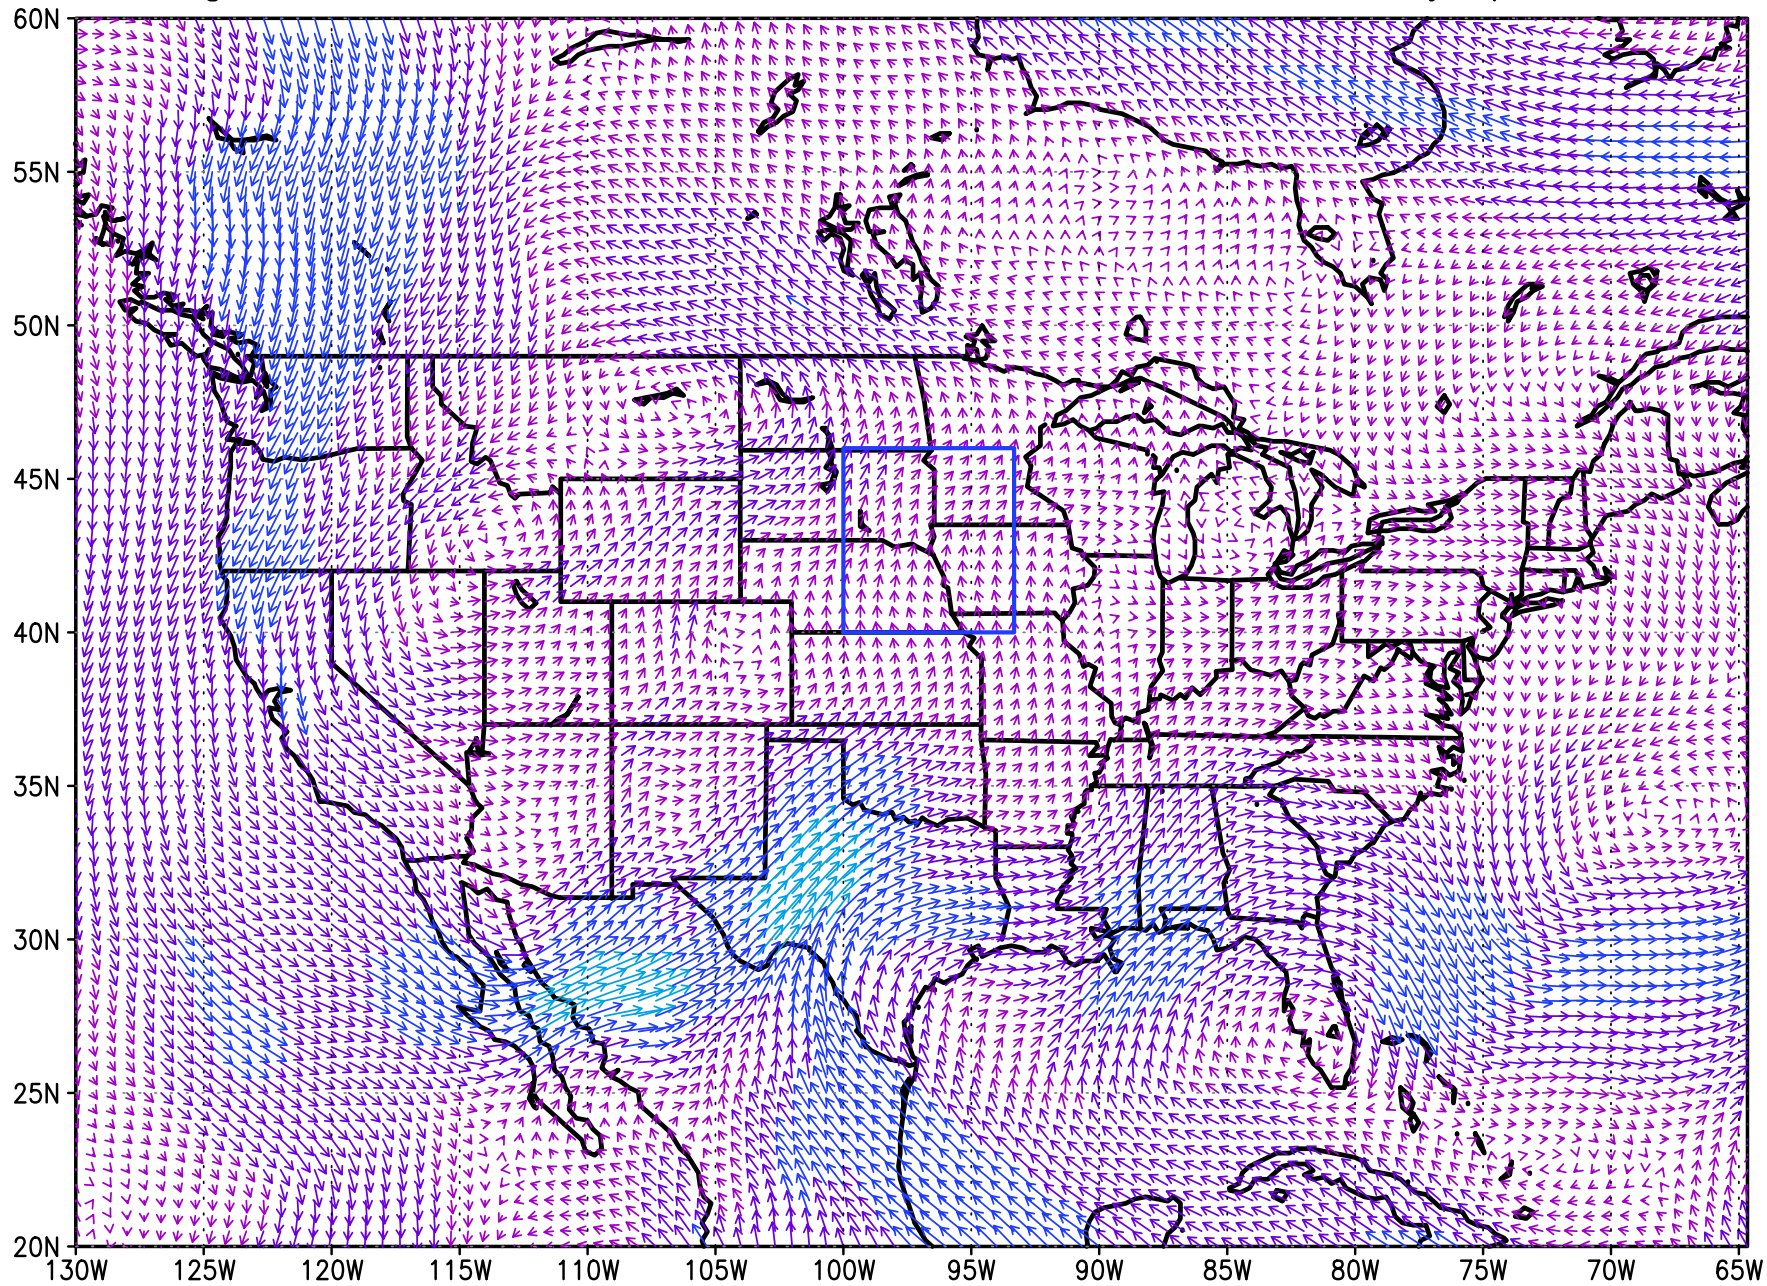

Mag. correlation P_{BOX} with $VQ_{\text{lead}=2}$ MERRA July pentads

Mag. correlation P_{BOX} with $VQ_{\text{lead}=1}$ MERRA July pentads

Mag. correlation P_{Box} with $VQ_{\log=0}$ MERRA July pentads

Mag. correlation P_{Box} with $VQ_{\log=1}$ MERRA July pentads

Mag. correlation P_{Box} with $VQ_{\log=2}$ MERRA July pentads