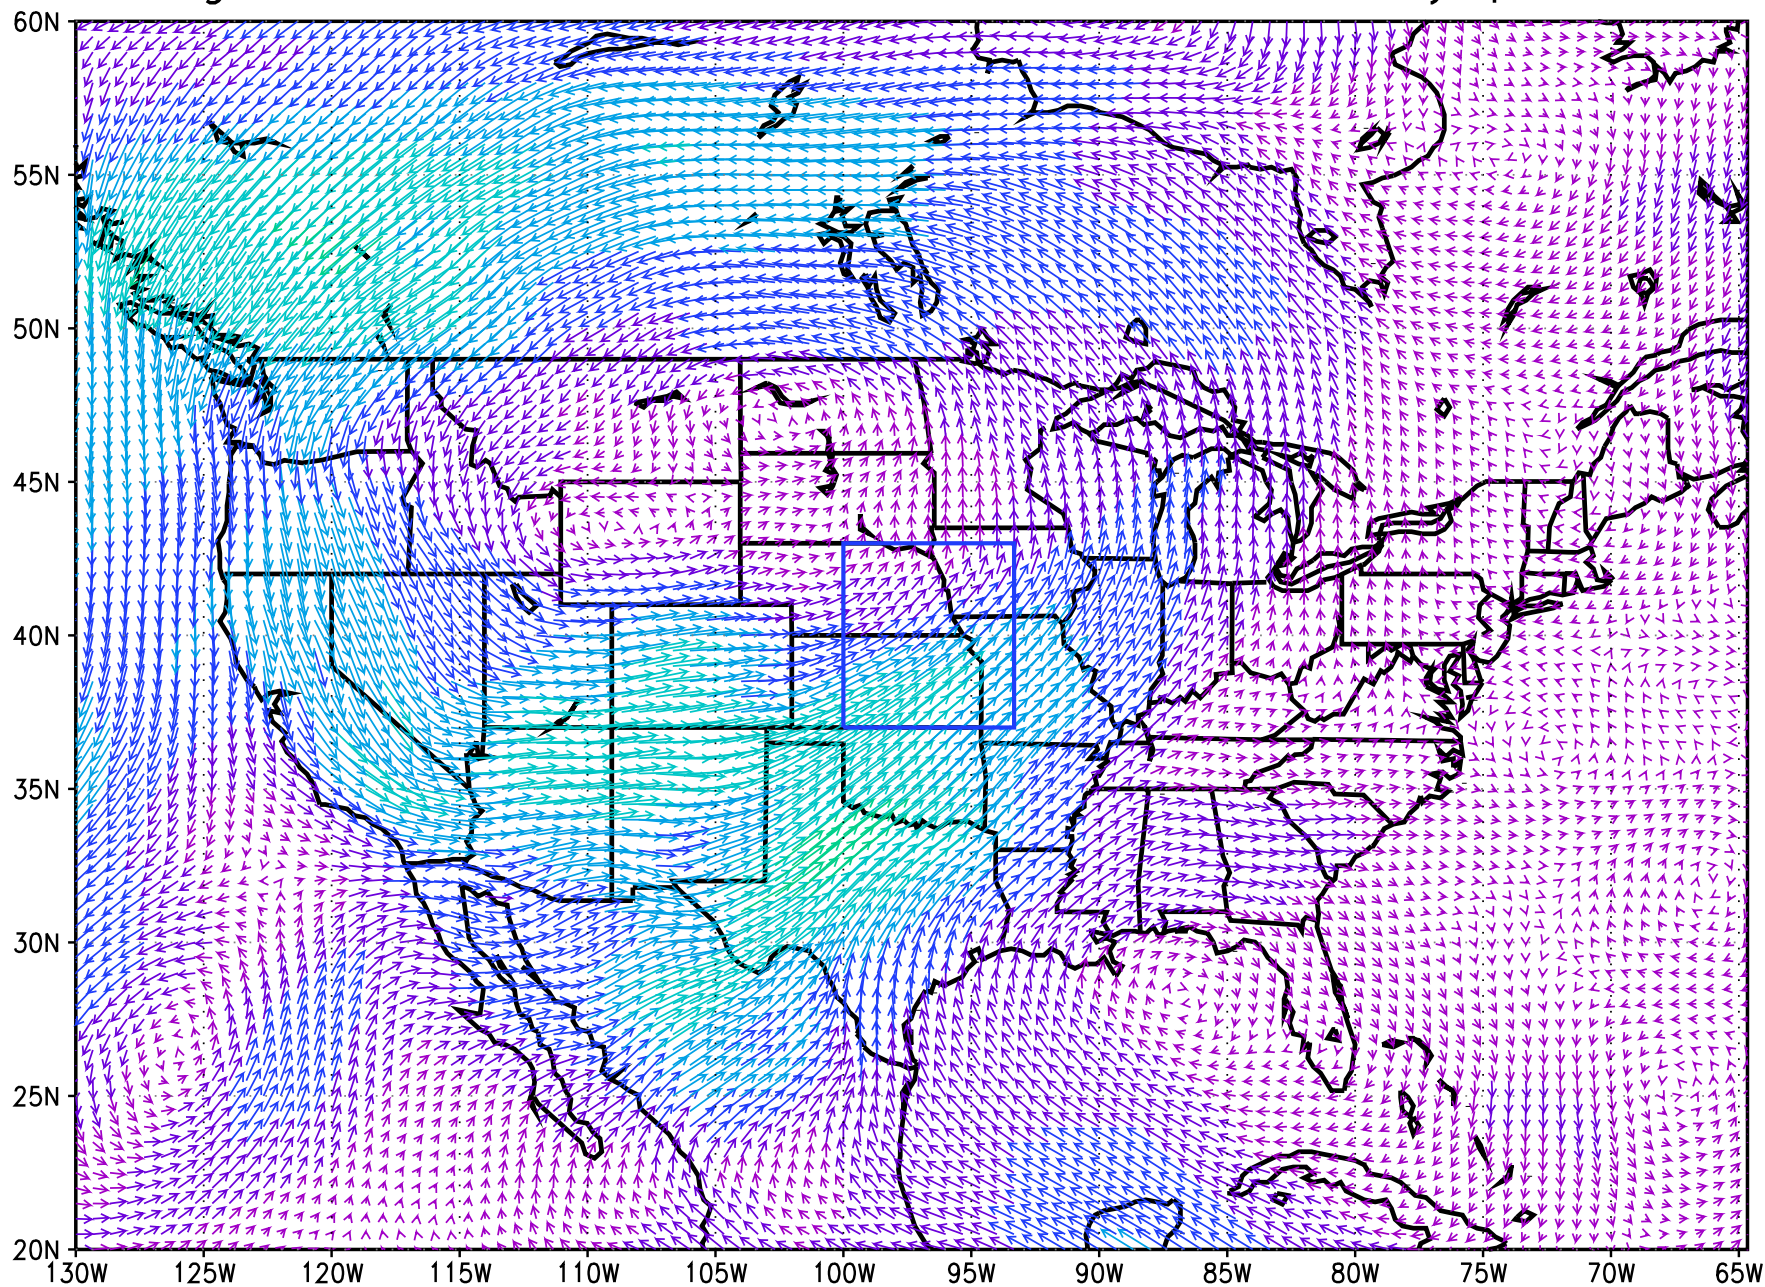

# Mag. correlation $P_{\text{BOX}}$ with $VQ_{\text{lead}=2}$ MERRA July pentads

Mag. correlation  $P_{\text{BOX}}$  with  $VQ_{\text{lead}=1}$  MERRA July pentads

Mag. correlation  $P_{\text{Box}}$  with  $VQ_{\log=0}$  MERRA July pentads

# Mag. correlation $P_{\text{Box}}$ with $VQ_{\log=1}$ MERRA July pentads

# Mag. correlation $P_{\text{Box}}$ with $VQ_{\log=2}$ MERRA July pentads