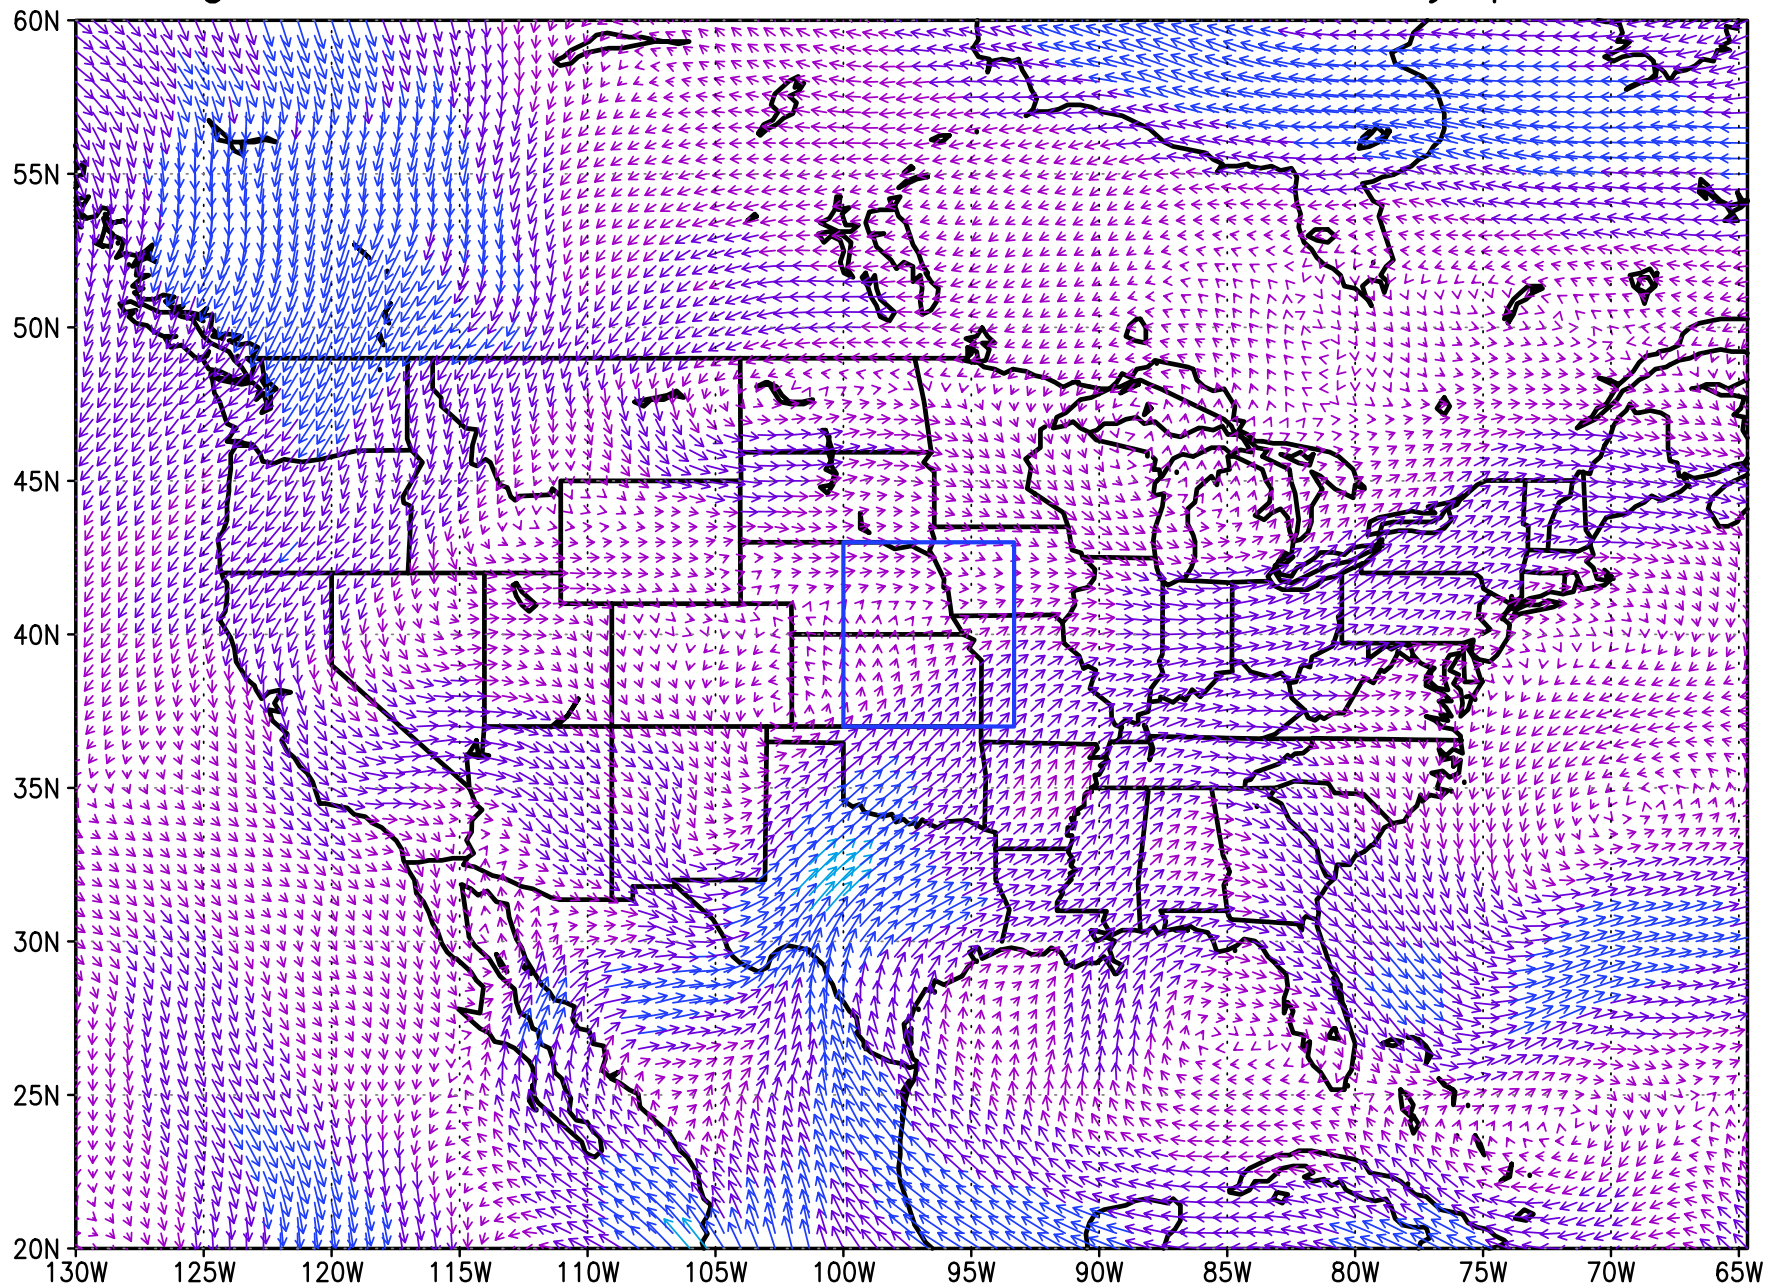

# Mag. correlation $P_{\text{BOX}}$ with $VQ_{\text{lead}=2}$ MERRA July pentads

Mag. correlation  $P_{\text{BOX}}$  with  $VQ_{\text{lead}=1}$  MERRA July pentads

Mag. correlation  $P_{\text{Box}}$  with  $VQ_{\log=0}$  MERRA July pentads

# Mag. correlation $P_{\text{Box}}$ with $VQ_{\log=1}$ MERRA July pentads

# Mag. correlation $P_{\text{Box}}$ with $VQ_{\log=2}$ MERRA July pentads