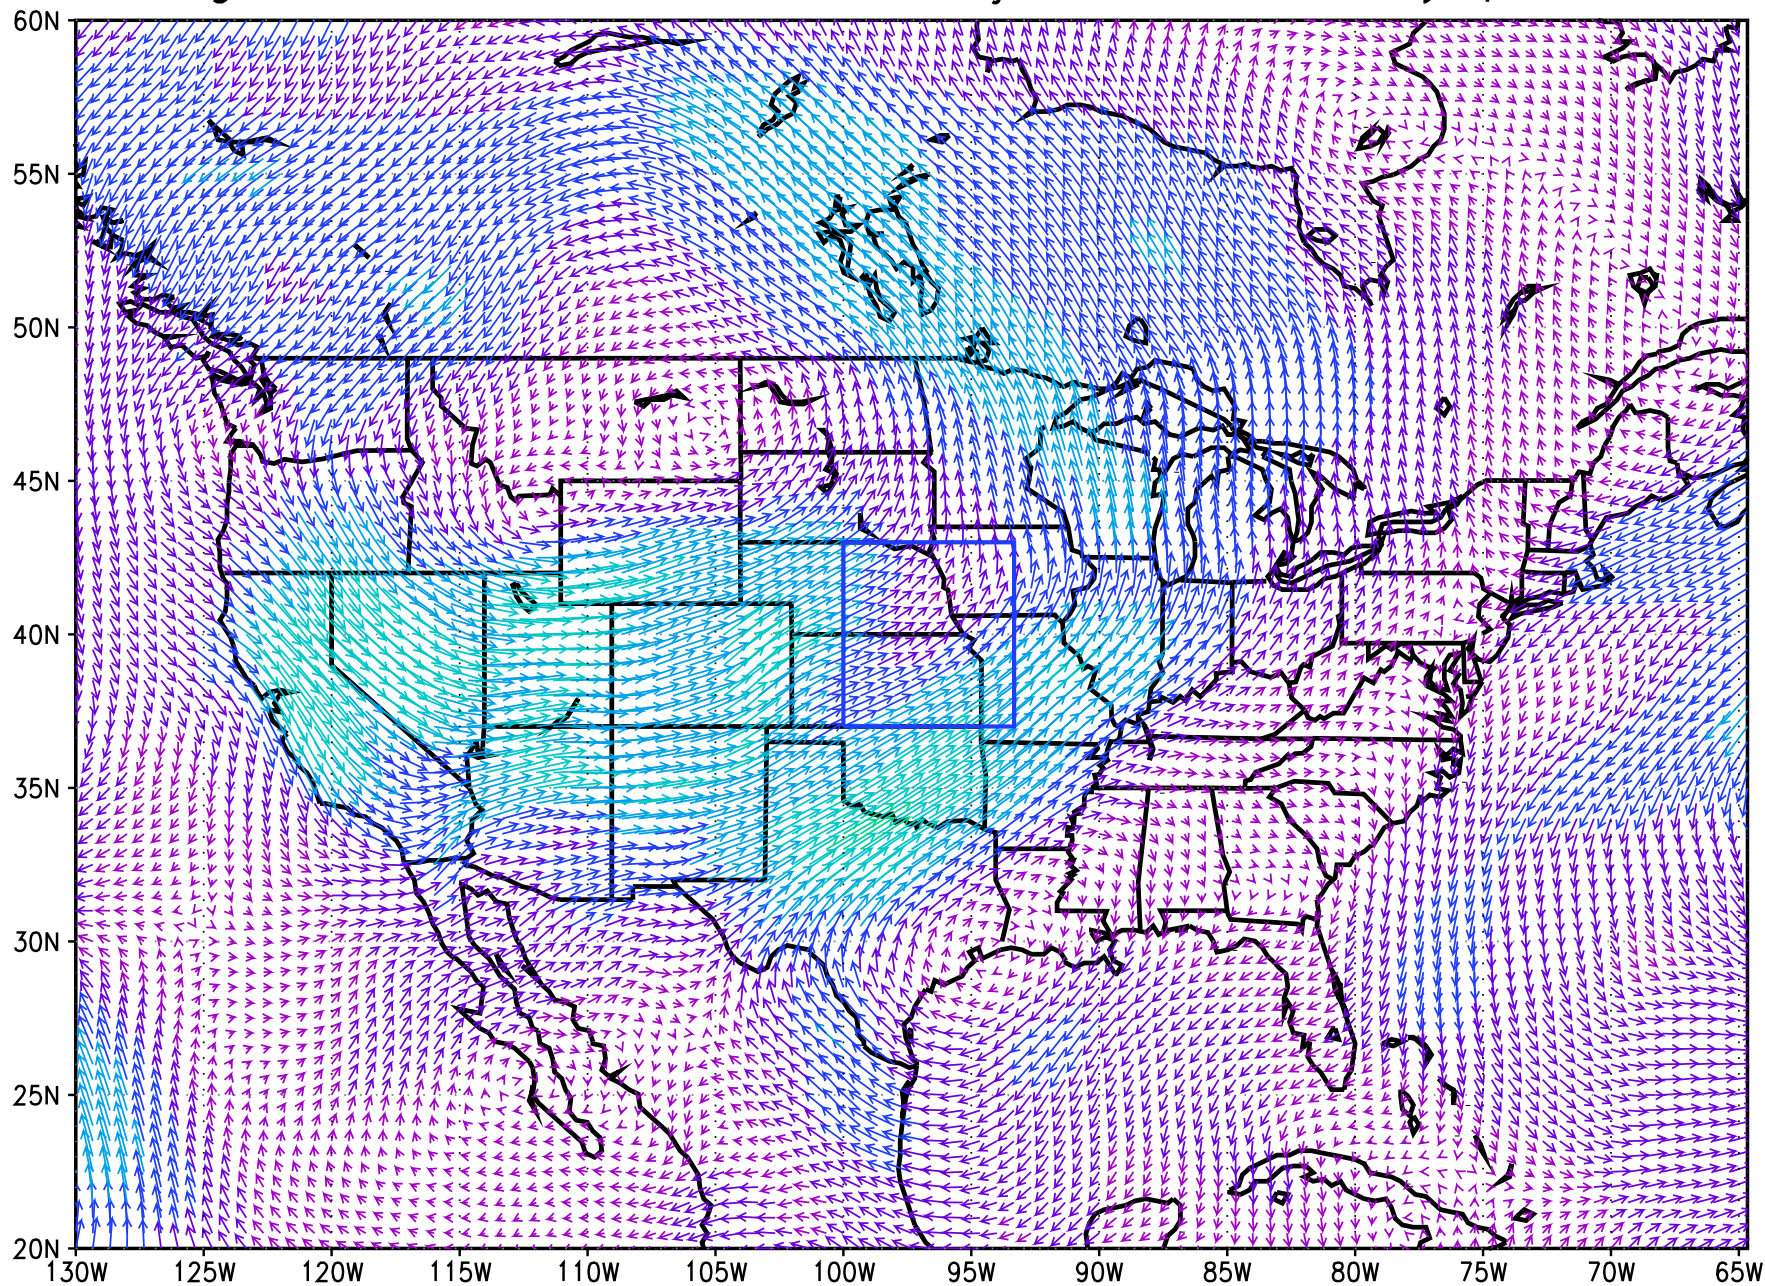

# Mag. correlation $P_{\text{BOX}}$ with $VQ_{\text{lead}=2}$ MERRA July pentads

Mag. correlation  $P_{\text{BOX}}$  with  $VQ_{\text{lead}=1}$  MERRA July pentads

Mag. correlation  $P_{\text{Box}}$  with  $VQ_{\log=0}$  MERRA July pentads

# Mag. correlation $P_{\text{Box}}$ with $VQ_{\log=1}$ MERRA July pentads

# Mag. correlation $P_{\text{Box}}$ with $VQ_{\log=2}$ MERRA July pentads