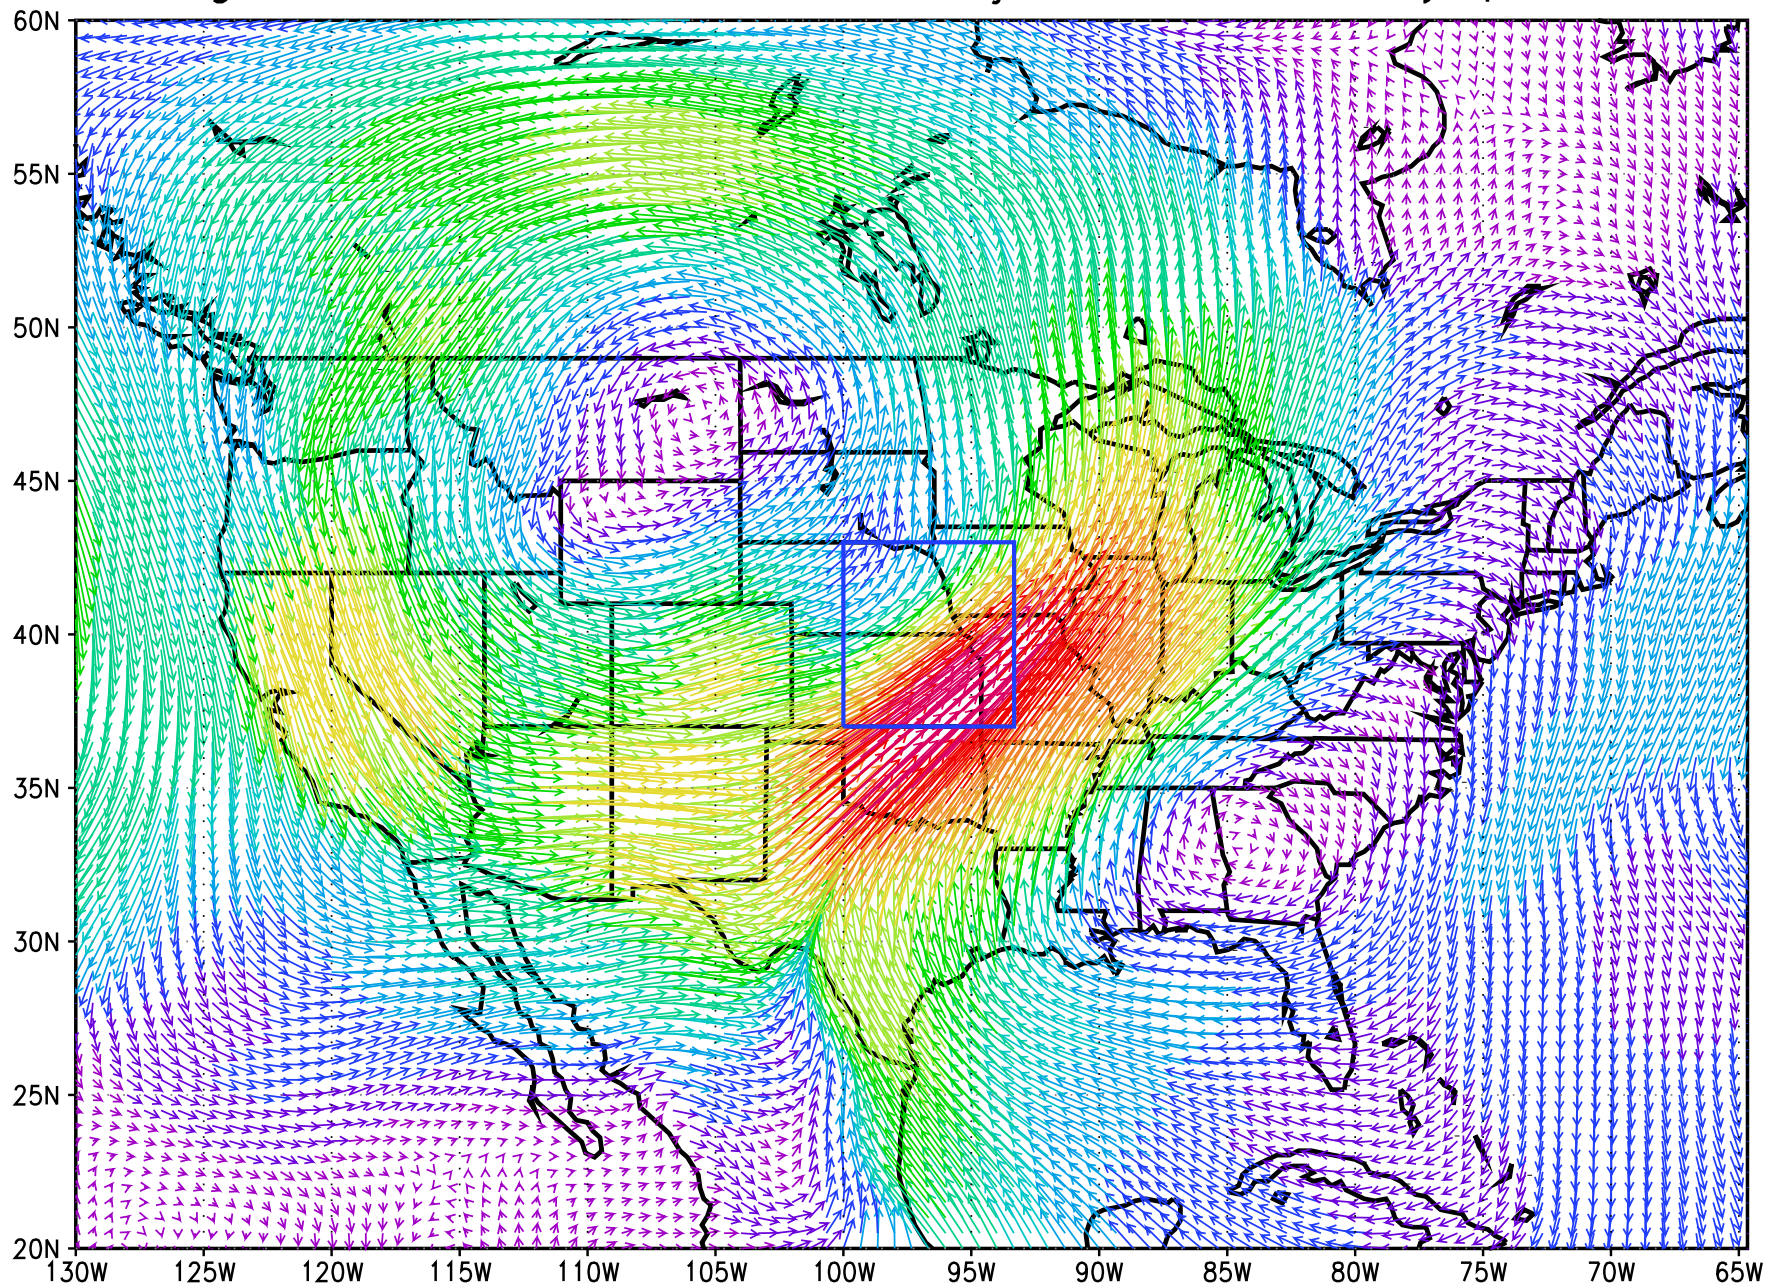

# Mag. correlation $P_{\text{BOX}}$ with $VQ_{\text{lead}=2}$ MERRA July pentads

Mag. correlation  $P_{\text{BOX}}$  with  $VQ_{\text{lead}=1}$  MERRA July pentads

Mag. correlation  $P_{\text{Box}}$  with  $VQ_{\log=0}$  MERRA July pentads

# Mag. correlation $P_{\text{Box}}$ with $VQ_{\log=1}$ MERRA July pentads

# Mag. correlation $P_{\text{Box}}$ with $VQ_{\log=2}$ MERRA July pentads