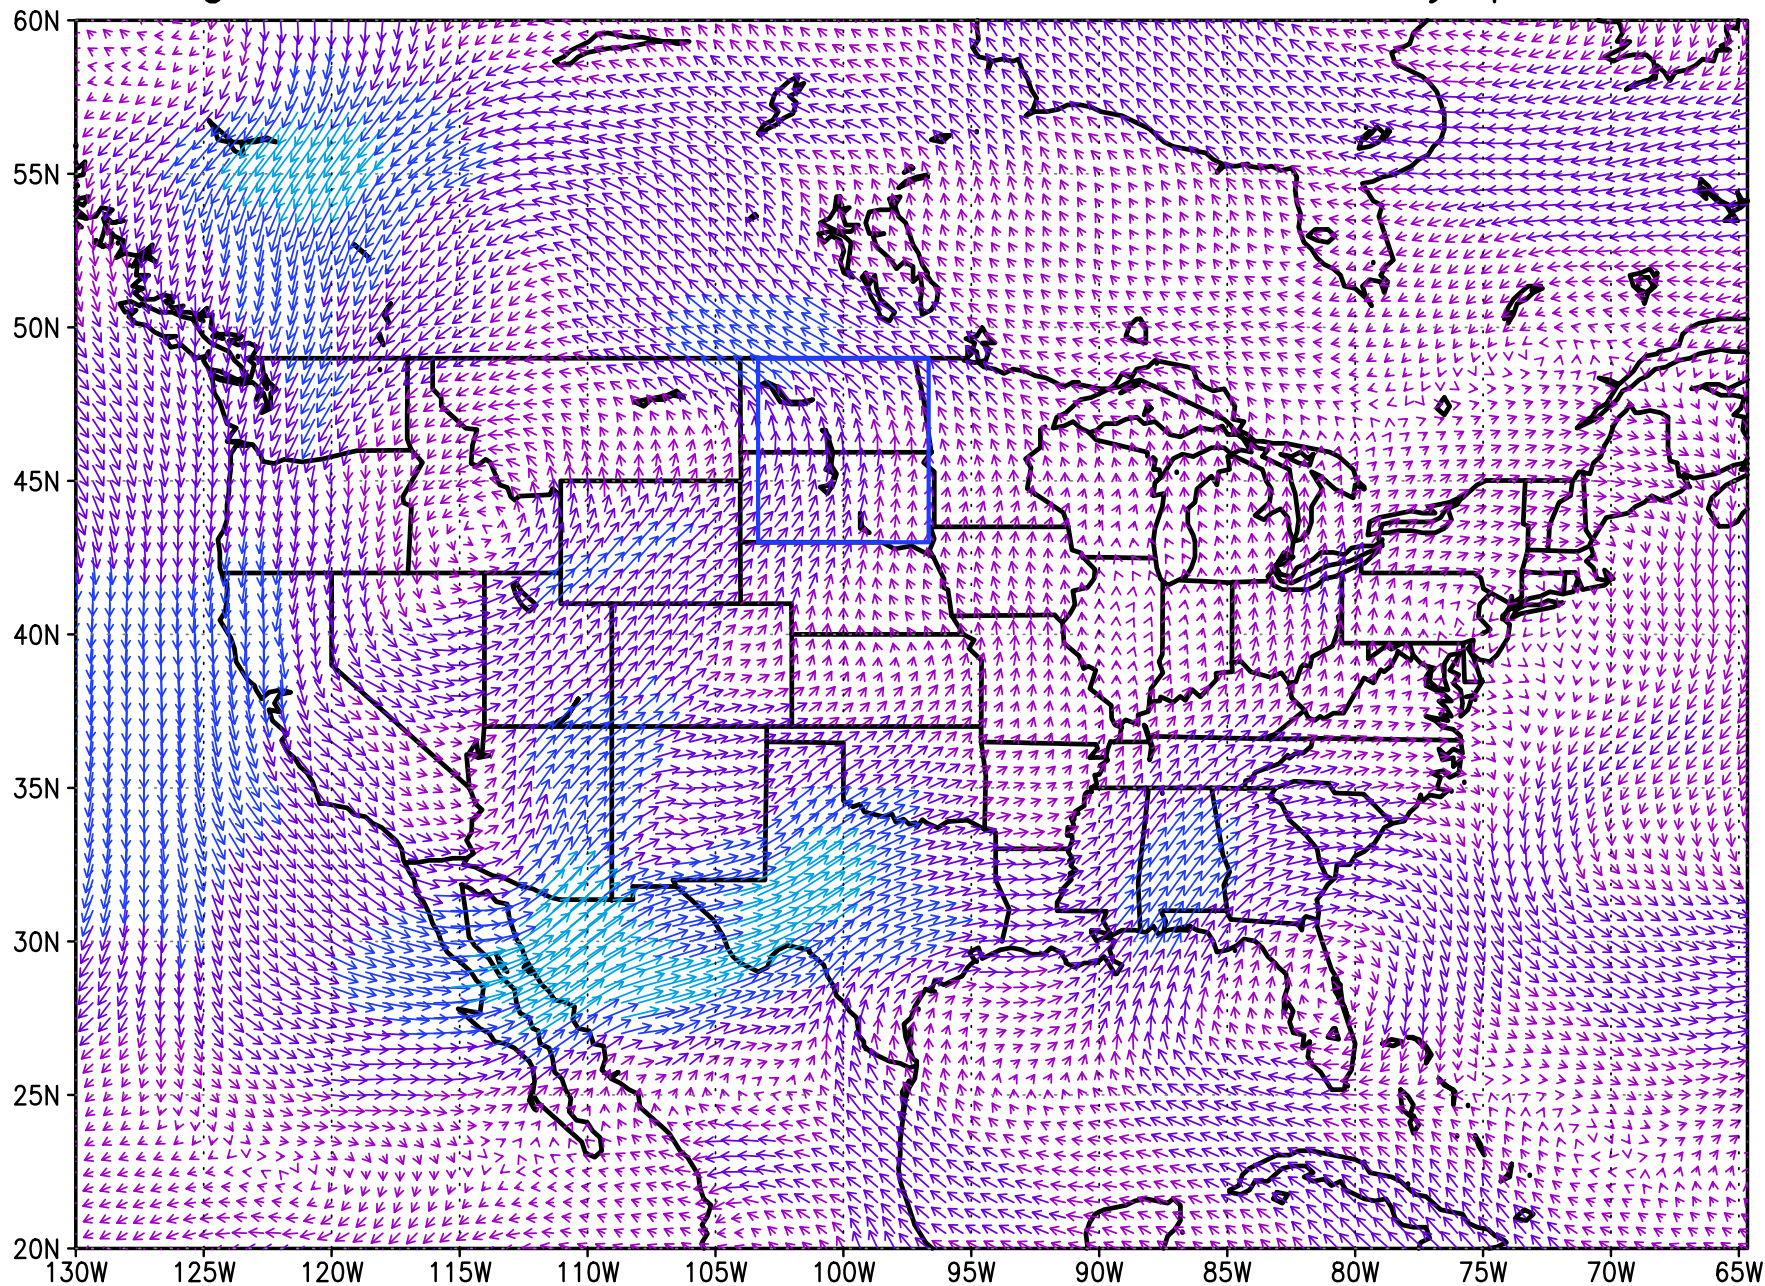

Mag. correlation P_{BOX} with $VQ_{\text{lead}=2}$ MERRA July pentads

Mag. correlation P_{BOX} with $VQ_{\text{lead}=1}$ MERRA July pentads

Mag. correlation P_{Box} with $VQ_{\log=0}$ MERRA July pentads

Mag. correlation P_{Box} with $VQ_{\log=1}$ MERRA July pentads

Mag. correlation P_{Box} with $VQ_{\log=2}$ MERRA July pentads