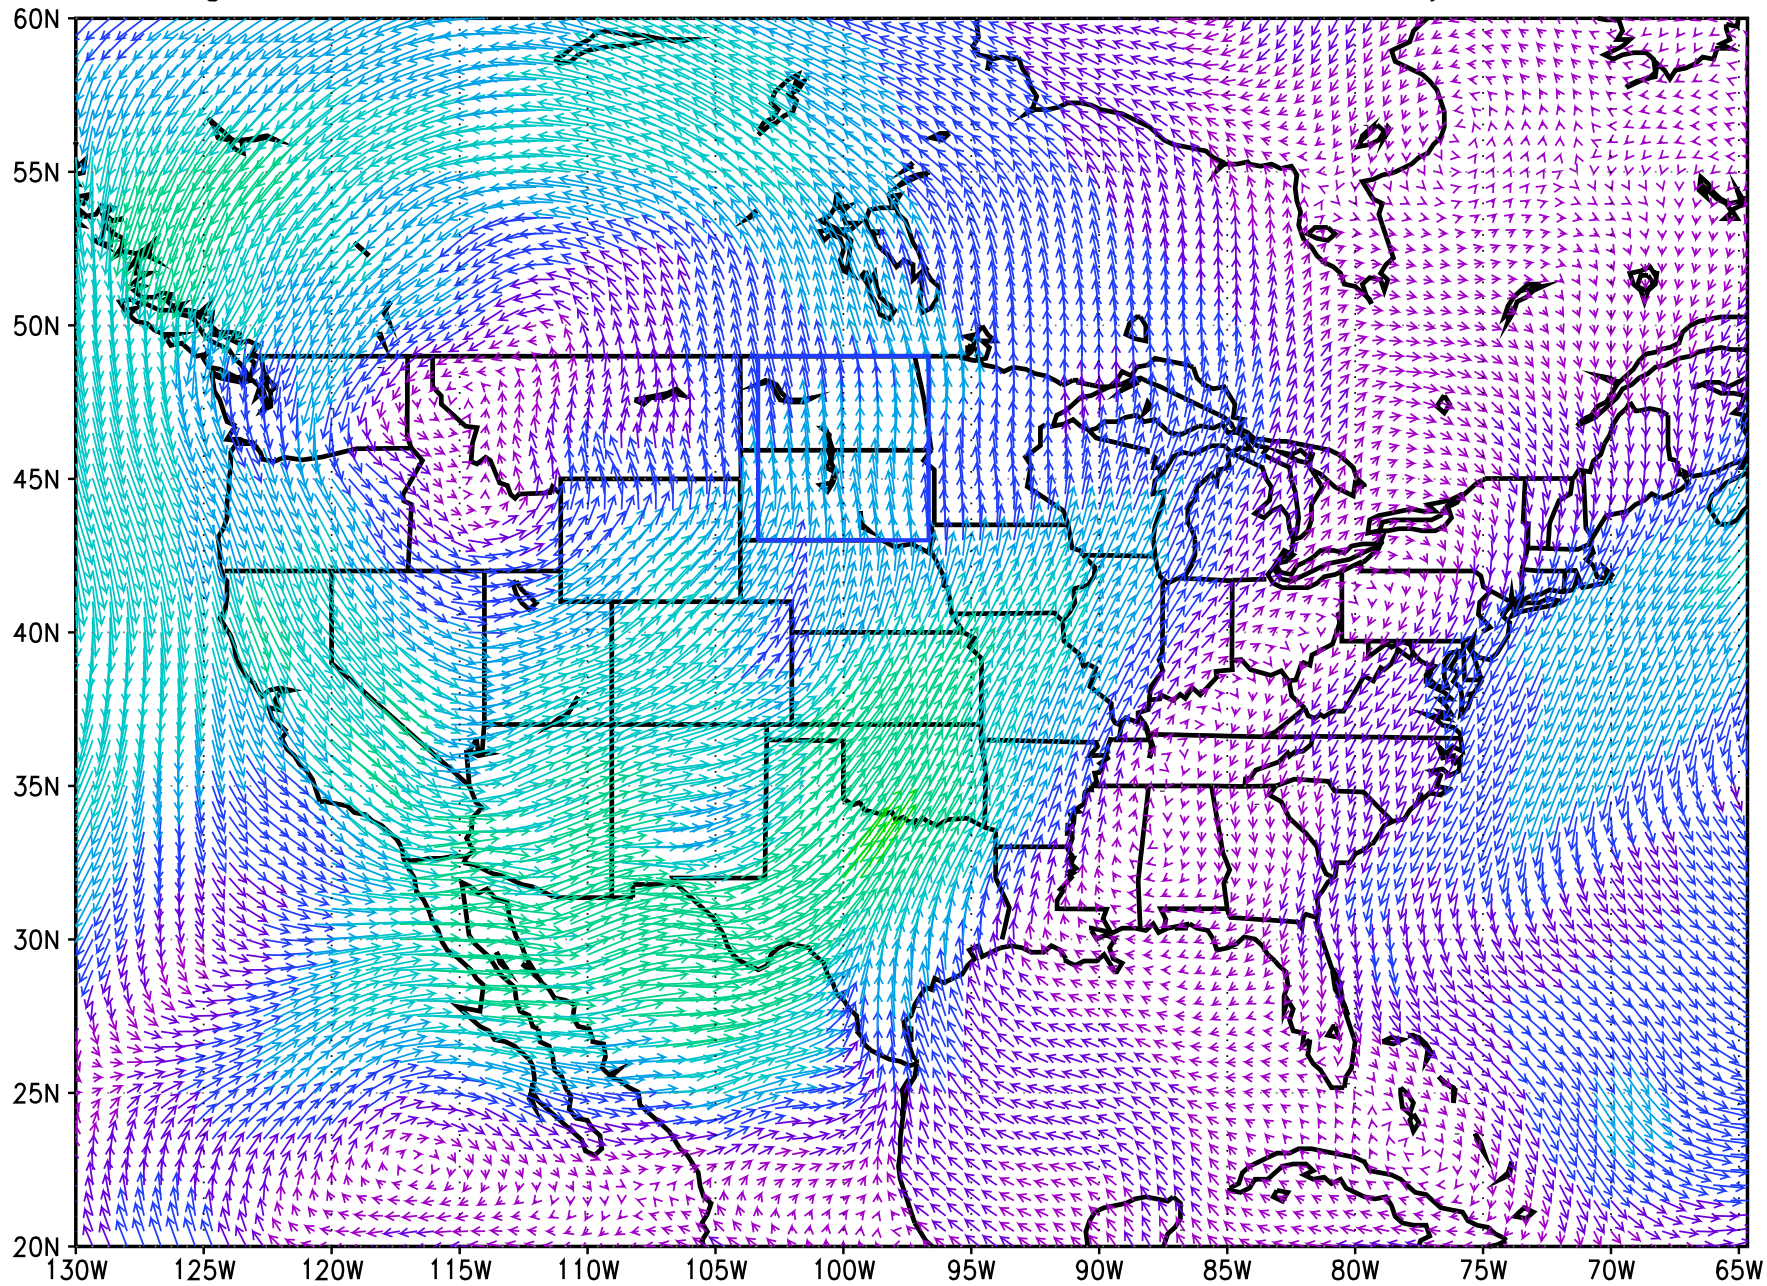

Mag. correlation P_{BOX} with $VQ_{\text{lead}=2}$ MERRA July pentads

Mag. correlation P_{BOX} with $VQ_{\text{lead}=1}$ MERRA July pentads

Mag. correlation P_{Box} with $VQ_{\log=0}$ MERRA July pentads

Mag. correlation P_{Box} with $VQ_{\log=1}$ MERRA July pentads

Mag. correlation P_{Box} with $VQ_{\log=2}$ MERRA July pentads