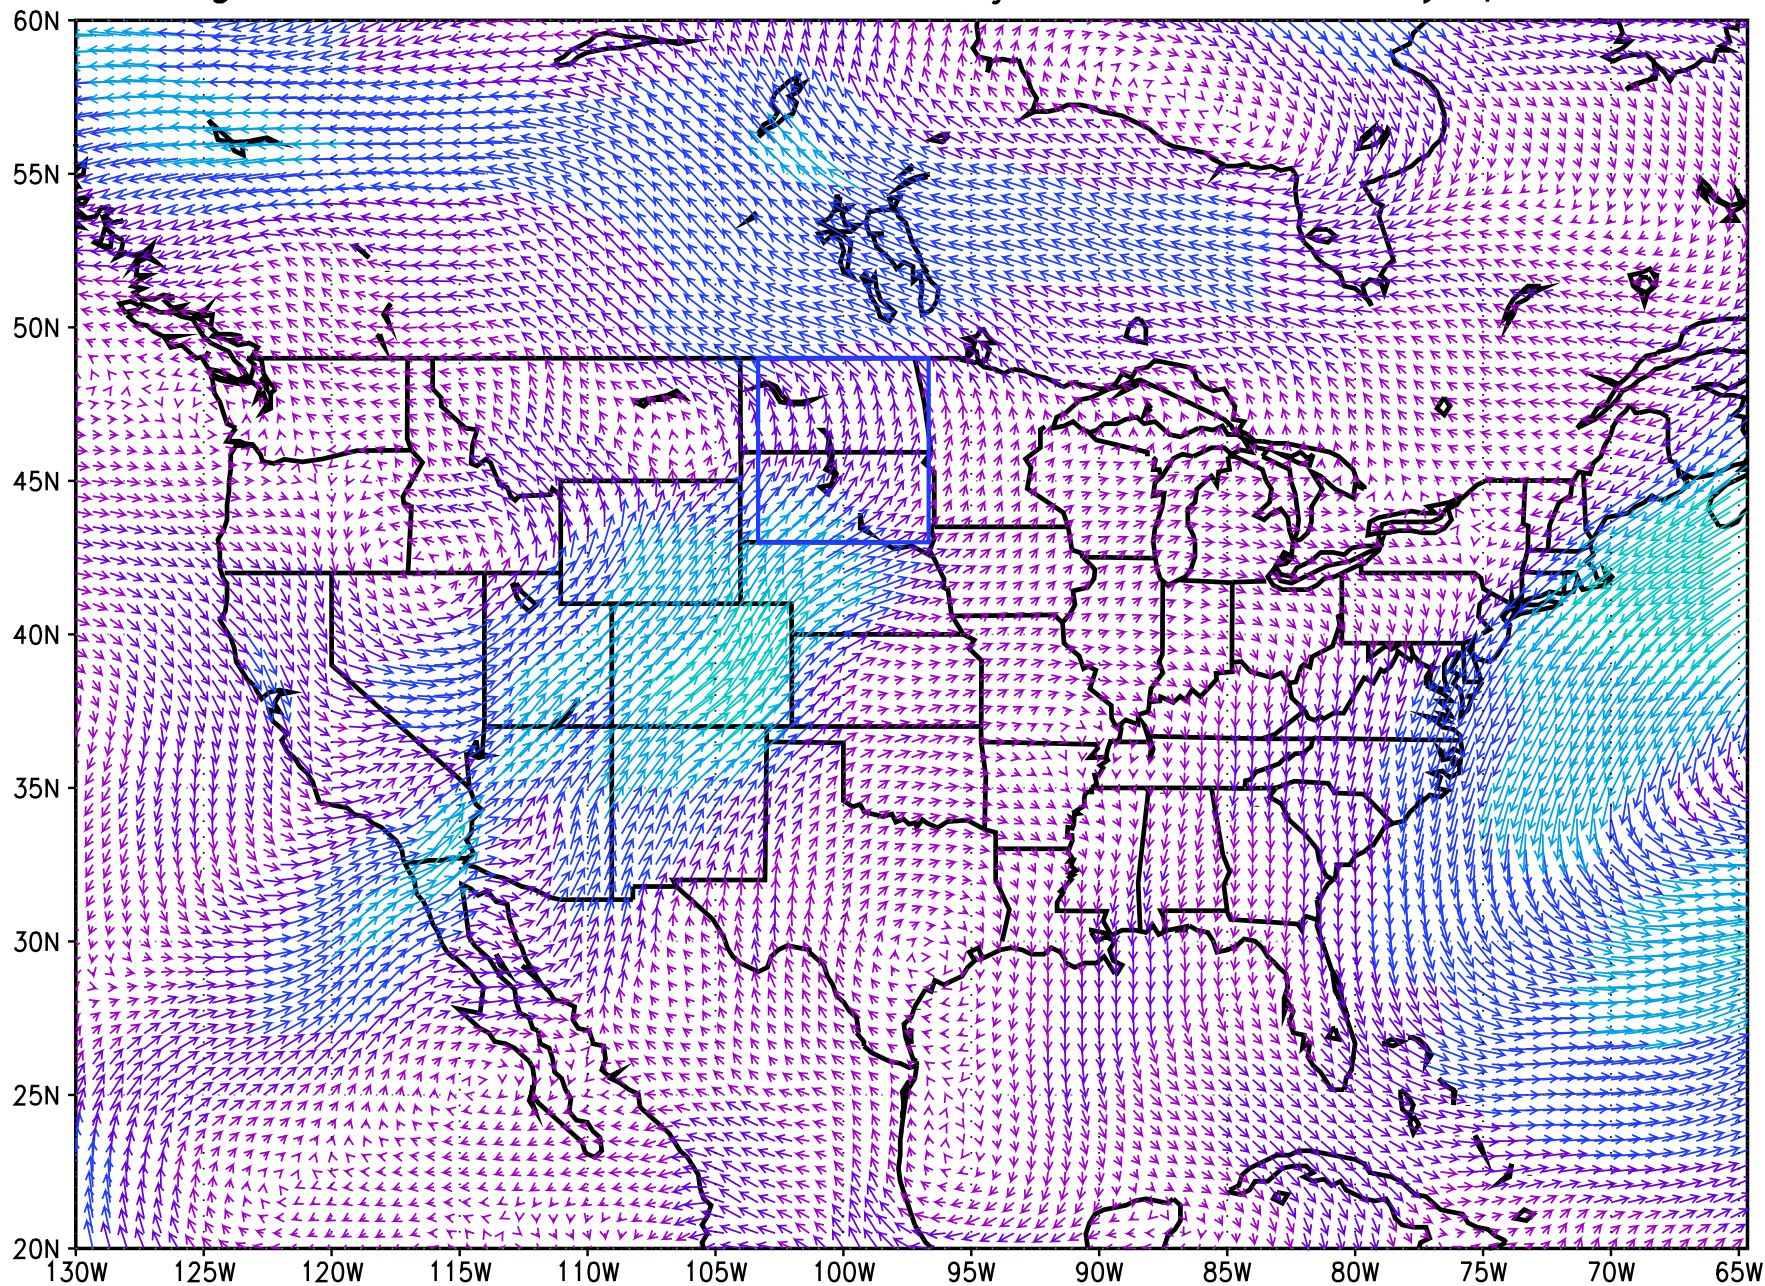

Mag. correlation P_{BOX} with $VQ_{\text{lead}=2}$ MERRA July pentads

Mag. correlation P_{BOX} with $VQ_{\text{lead}=1}$ MERRA July pentads

Mag. correlation P_{Box} with $VQ_{\log=0}$ MERRA July pentads

Mag. correlation P_{Box} with $VQ_{\log=1}$ MERRA July pentads

Mag. correlation P_{Box} with $VQ_{\log=2}$ MERRA July pentads