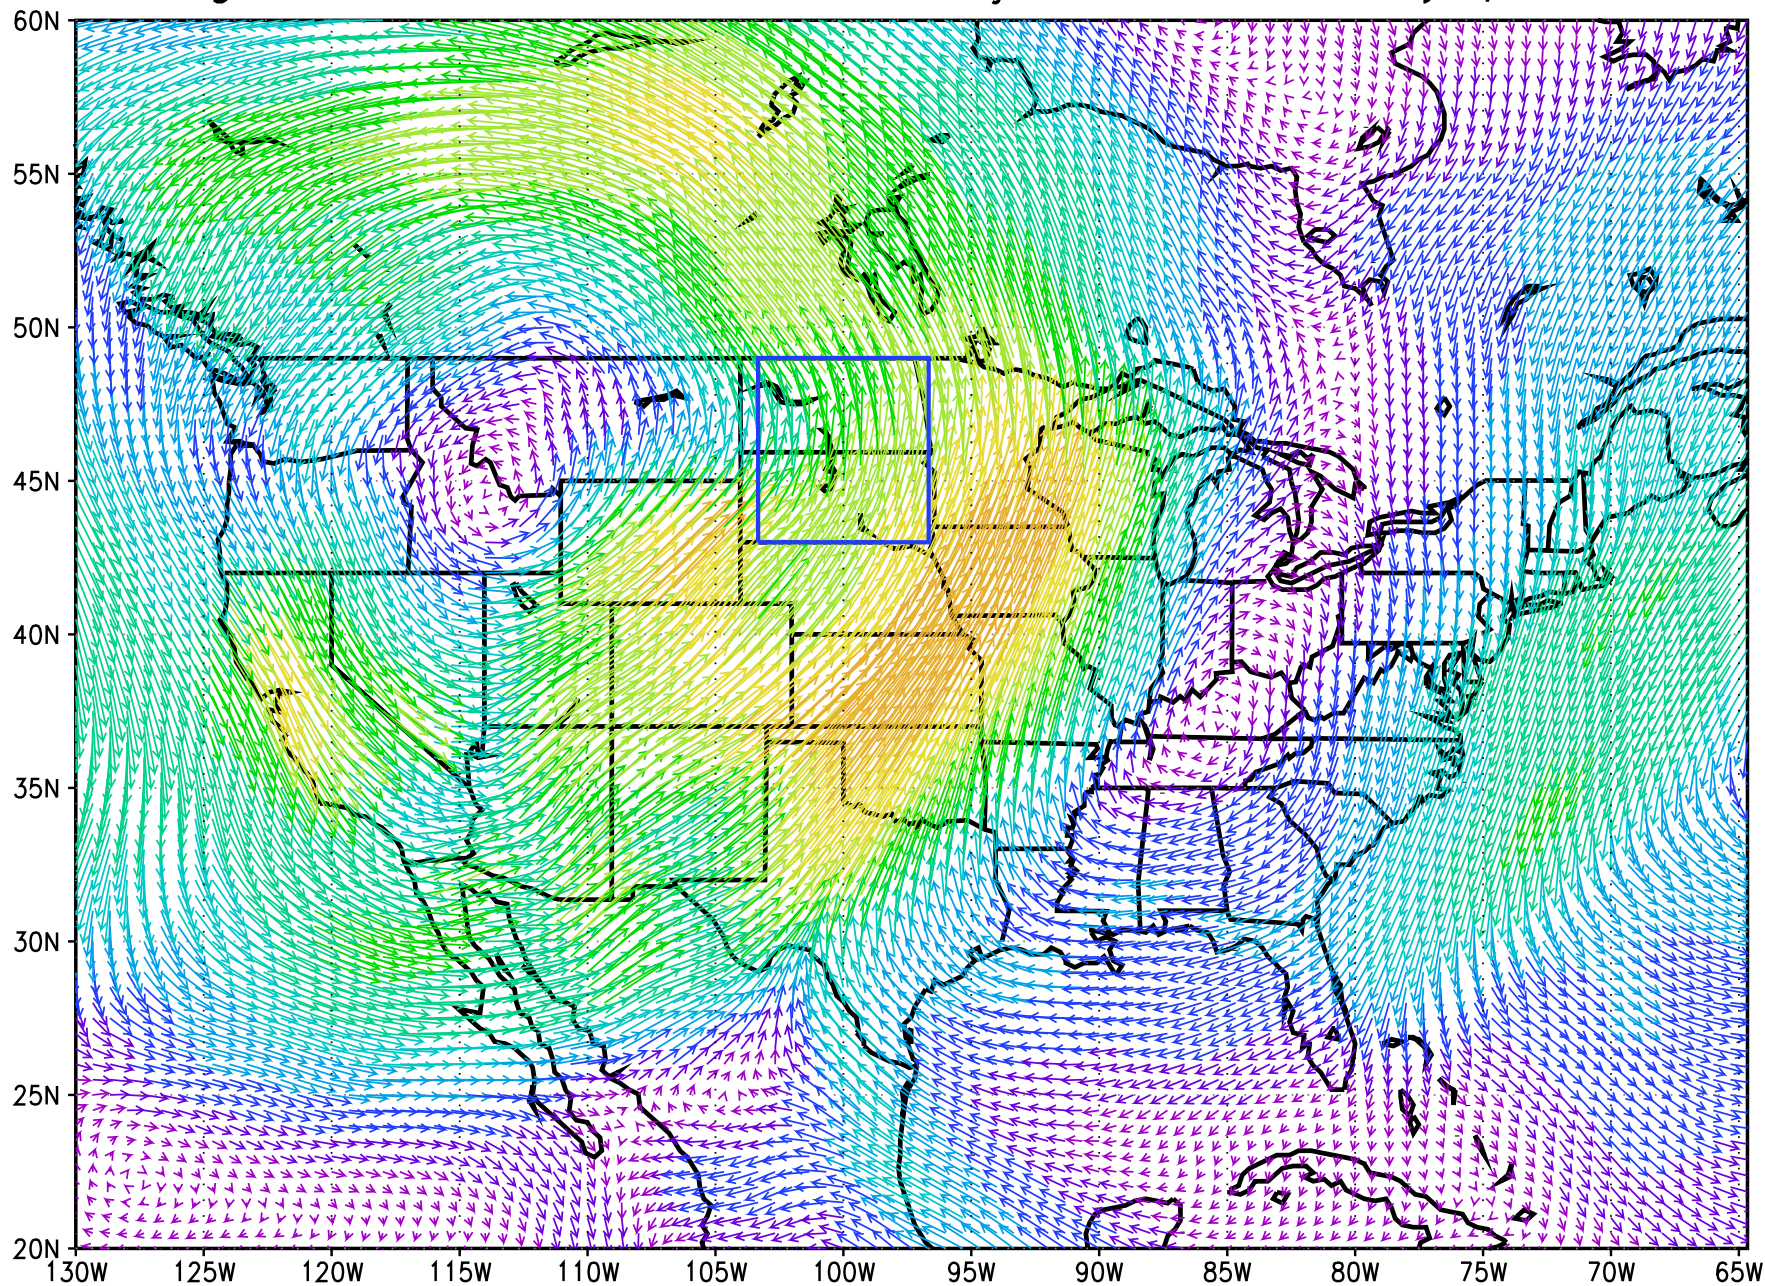

Mag. correlation P_{BOX} with $VQ_{\text{lead}=2}$ MERRA July pentads

Mag. correlation P_{BOX} with $VQ_{\text{lead}=1}$ MERRA July pentads

Mag. correlation P_{Box} with $VQ_{\log=0}$ MERRA July pentads

Mag. correlation P_{Box} with $VQ_{\log=1}$ MERRA July pentads

Mag. correlation P_{Box} with $VQ_{\log=2}$ MERRA July pentads