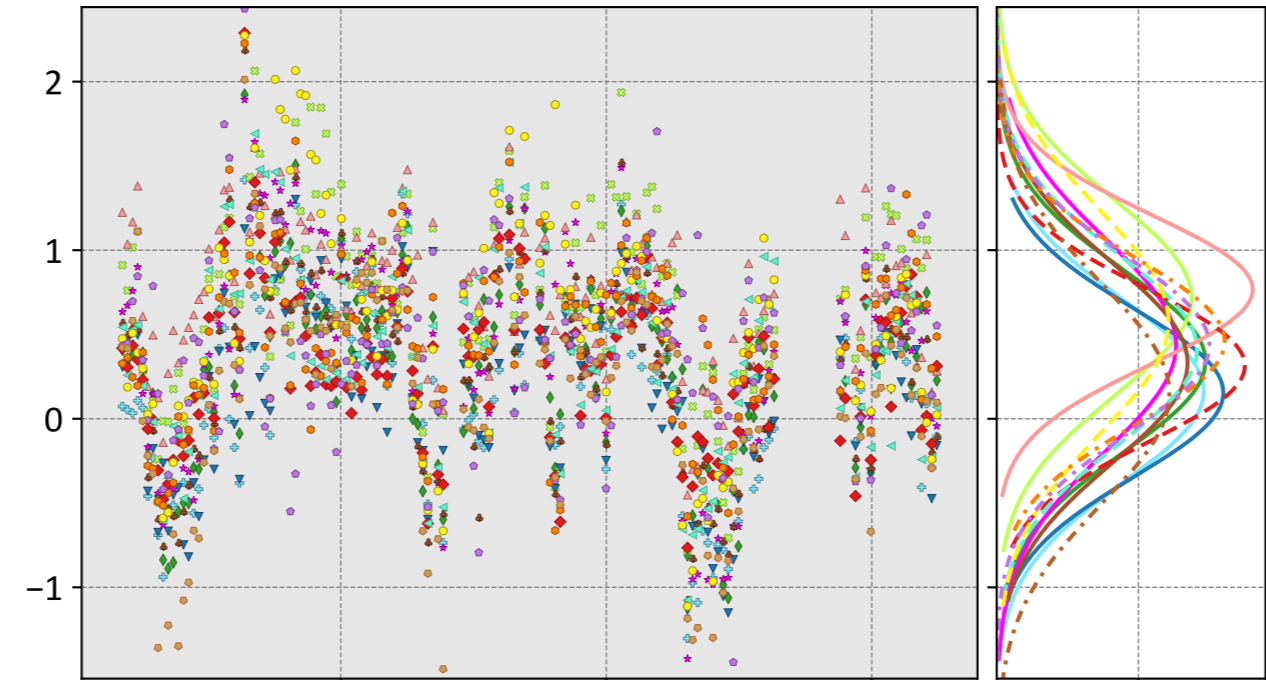

Burgos, Ilocos Norte, Philippines (7 day bins)

LNLGIS

OG

LNLGOGIS

prior

IS

LNLG