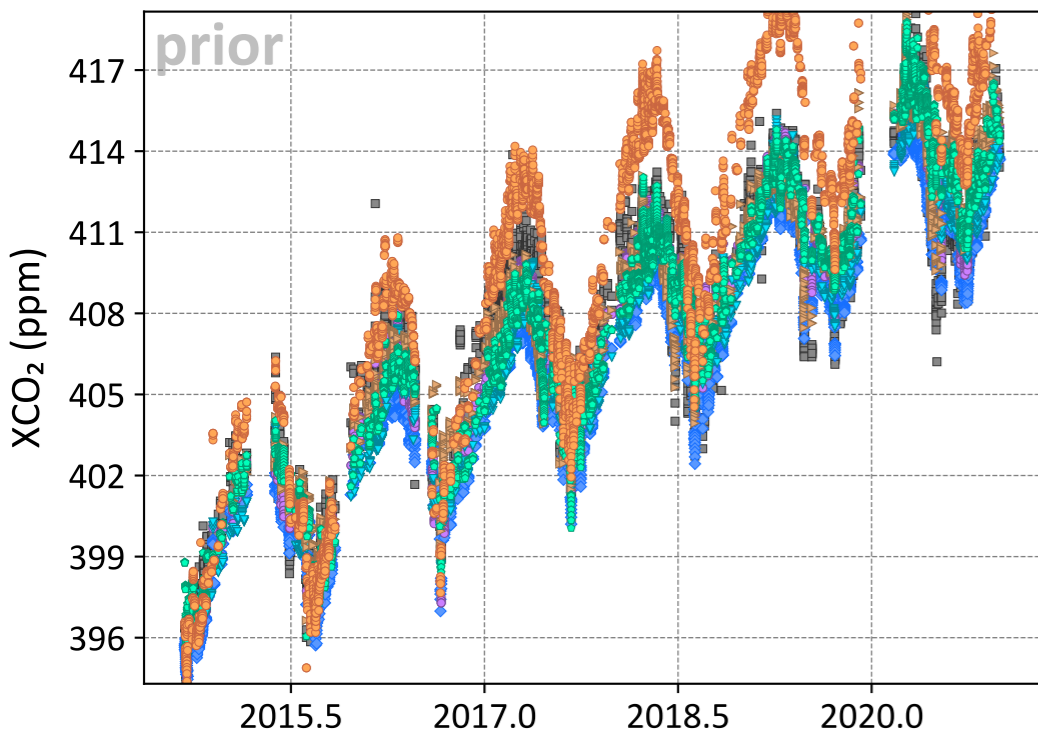

# Saga, Kyushu, Japan

- TCCON
- ◆ TM5-4DVAR (-1.16, 1.61)
- ▼ UT (-0.71, 1.46)
- Baker (0.06, 1.32)
- WOMBAT (3.27, 3.91)
- CT (-0.02, 1.05)
- ▶ LoFI (0.21, 1.19)

- TCCON
- ◆ TM5-4DVAR (0.09, 0.90)
- ▶ LoFI (0.00, 0.96)
- Baker (0.14, 1.06)

- TCCON
- ◆ TM5-4DVAR (0.08, 0.99)
- CAMS (-0.32, 1.04)
- ▲ CSU (-0.11, 1.10)
- CT (0.07, 1.01)
- ▼ UT (-0.07, 1.31)
- Baker (0.01, 1.05)
- WOMBAT (-0.03, 1.11)