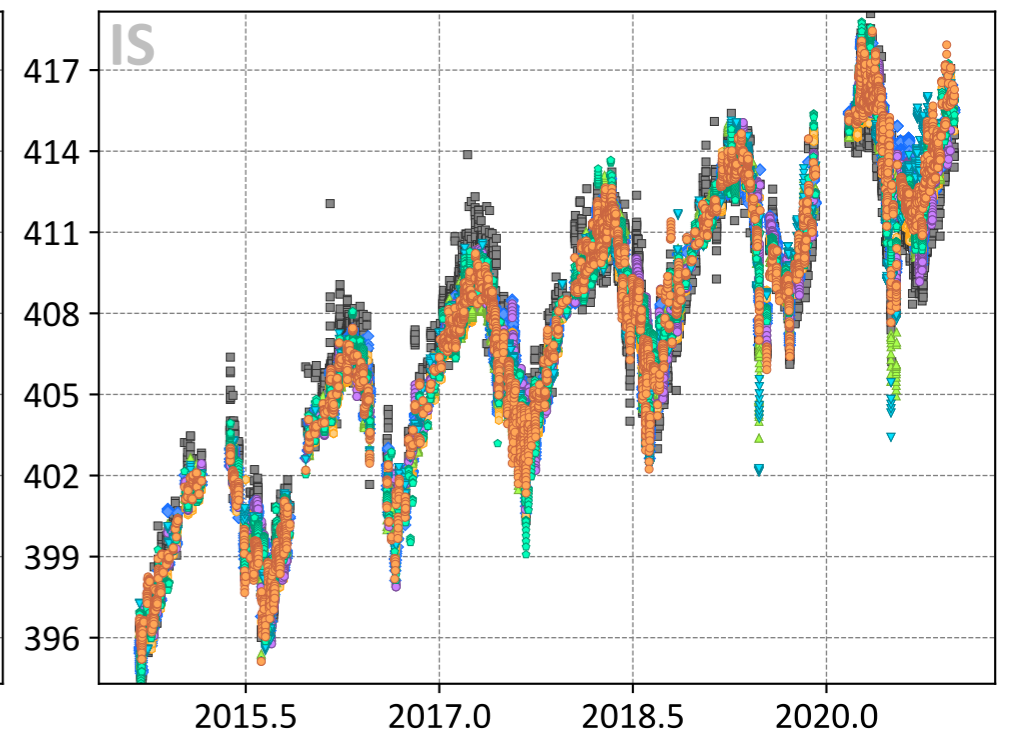

# Saga, Kyushu, Japan

- TCCON
- ◆ TM5-4DVAR (-1.16, 1.61)
- ▼ UT (-0.71, 1.46)
- Baker (0.06, 1.32)
- WOMBAT (3.27, 3.91)
- CT (-0.02, 1.05)
- ▶ LoFI (0.21, 1.19)

- TCCON
- ◆ TM5-4DVAR (0.09, 0.90)
- ▶ LoFI (0.00, 0.96)
- Baker (0.14, 1.06)

- TCCON
- ◆ TM5-4DVAR (0.08, 0.99)
- CAMS (-0.32, 1.04)
- ▲ CSU (-0.11, 1.10)
- CT (0.07, 1.01)
- ▼ UT (-0.07, 1.31)
- Baker (0.01, 1.05)
- WOMBAT (-0.03, 1.11)