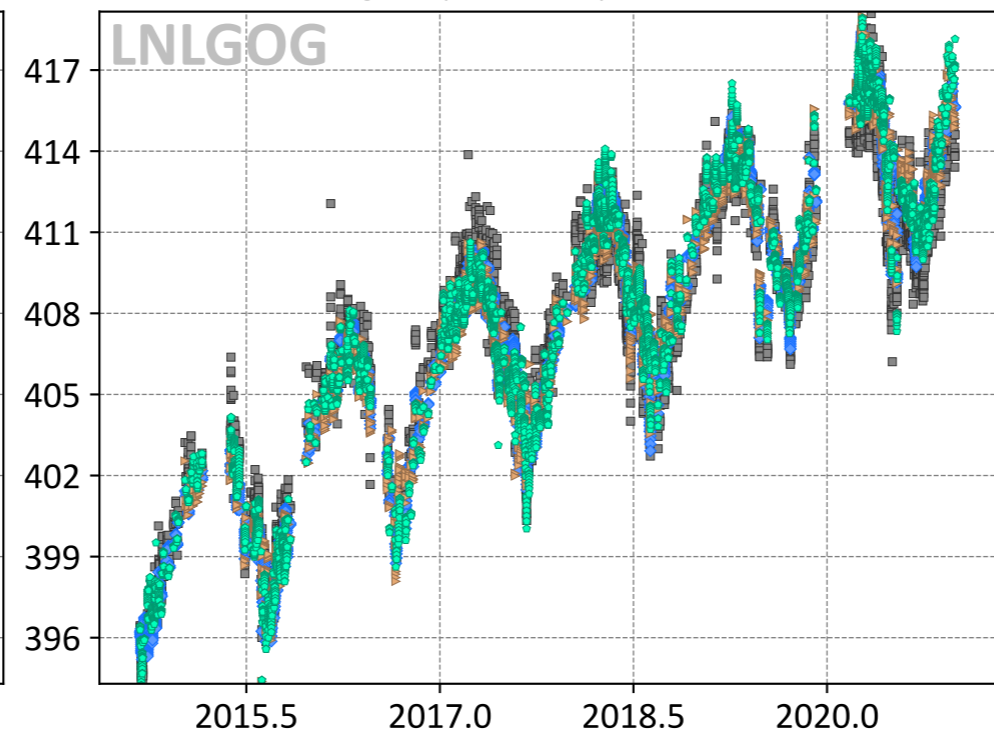

# Saga, Kyushu, Japan

- TCCON
- ◆ TM5-4DVAR (-1.16, 1.61)
- ▼ UT (-0.71, 1.46)
- Baker (0.06, 1.32)
- WOMBAT (3.27, 3.91)
- CT (-0.02, 1.05)
- ▶ LoFI (0.21, 1.19)

- TCCON
- ◆ TM5-4DVAR (0.09, 0.90)
- ▶ LoFI (0.00, 0.96)
- Baker (0.14, 1.06)

- TCCON
- ◆ TM5-4DVAR (0.08, 0.99)
- CAMS (-0.32, 1.04)
- ▲ CSU (-0.11, 1.10)
- CT (0.07, 1.01)
- ▼ UT (-0.07, 1.31)
- Baker (0.01, 1.05)
- WOMBAT (-0.03, 1.11)