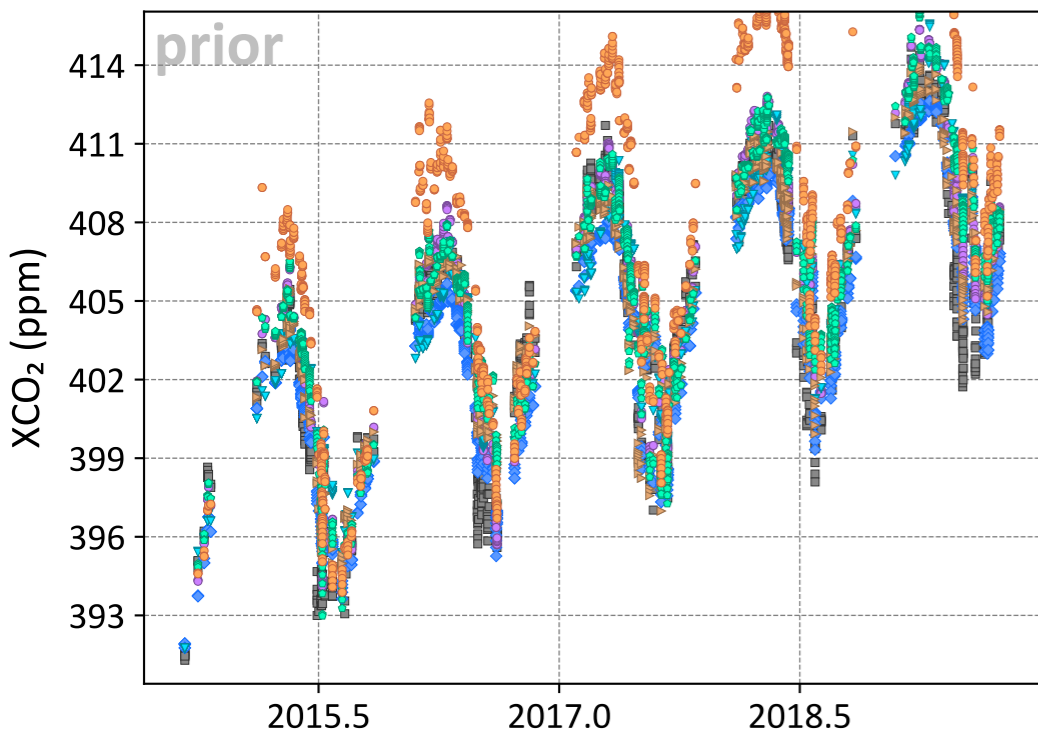

Rikubetsu, Hokkaido, Japan

- TCCON
- ◆ TM5-4DVAR (-0.41, 1.42)
- CT (1.16, 1.71)
- ▼ UT (0.83, 2.18)
- ▶ LoFI (0.62, 1.49)
- WOMBAT (4.17, 4.82)
- Baker (1.27, 2.11)

- TCCON
- ◆ TM5-4DVAR (0.85, 1.30)
- ▶ LoFI (0.35, 1.12)
- Baker (1.06, 1.54)

- TCCON
- ◆ TM5-4DVAR (0.50, 0.99)
- CAMS (0.67, 1.27)
- ▲ CSU (0.54, 1.45)
- CT (0.71, 1.38)
- ▼ UT (0.54, 1.42)
- Baker (0.94, 1.56)
- WOMBAT (0.83, 1.39)