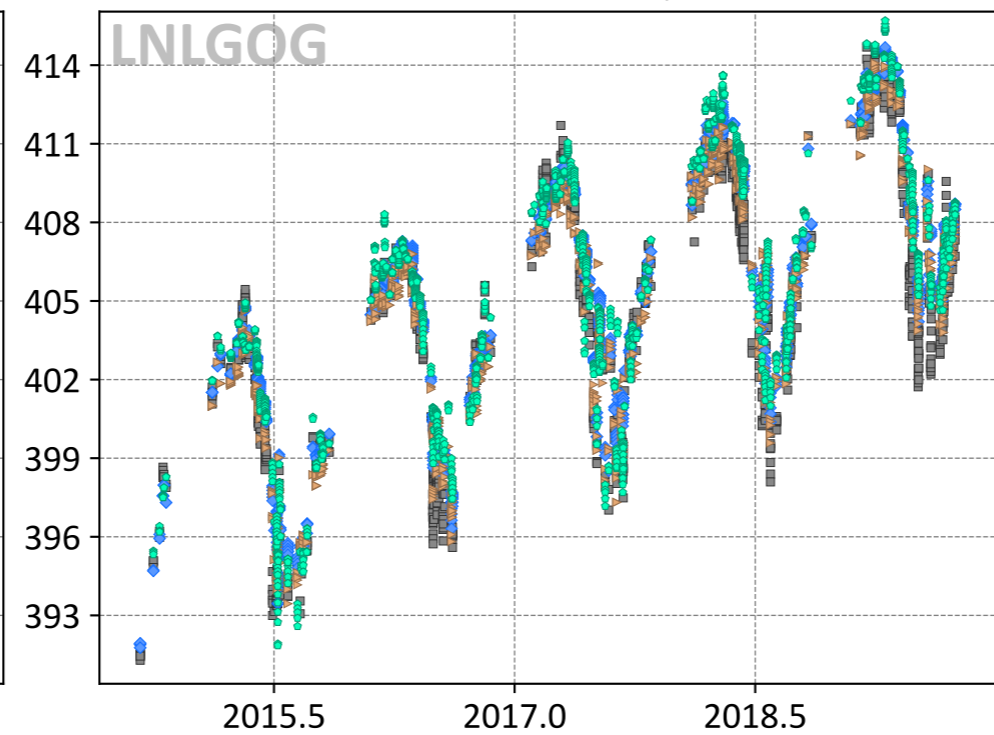

Rikubetsu, Hokkaido, Japan

- TCCON
- ◆ TM5-4DVAR (-0.41, 1.42)
- CT (1.16, 1.71)
- ▼ UT (0.83, 2.18)
- ▶ LoFI (0.62, 1.49)
- WOMBAT (4.17, 4.82)
- Baker (1.27, 2.11)

- TCCON
- ◆ TM5-4DVAR (0.85, 1.30)
- ▶ LoFI (0.35, 1.12)
- Baker (1.06, 1.54)

- TCCON
- ◆ TM5-4DVAR (0.50, 0.99)
- CAMS (0.67, 1.27)
- ▲ CSU (0.54, 1.45)
- CT (0.71, 1.38)
- ▼ UT (0.54, 1.42)
- Baker (0.94, 1.56)
- WOMBAT (0.83, 1.39)