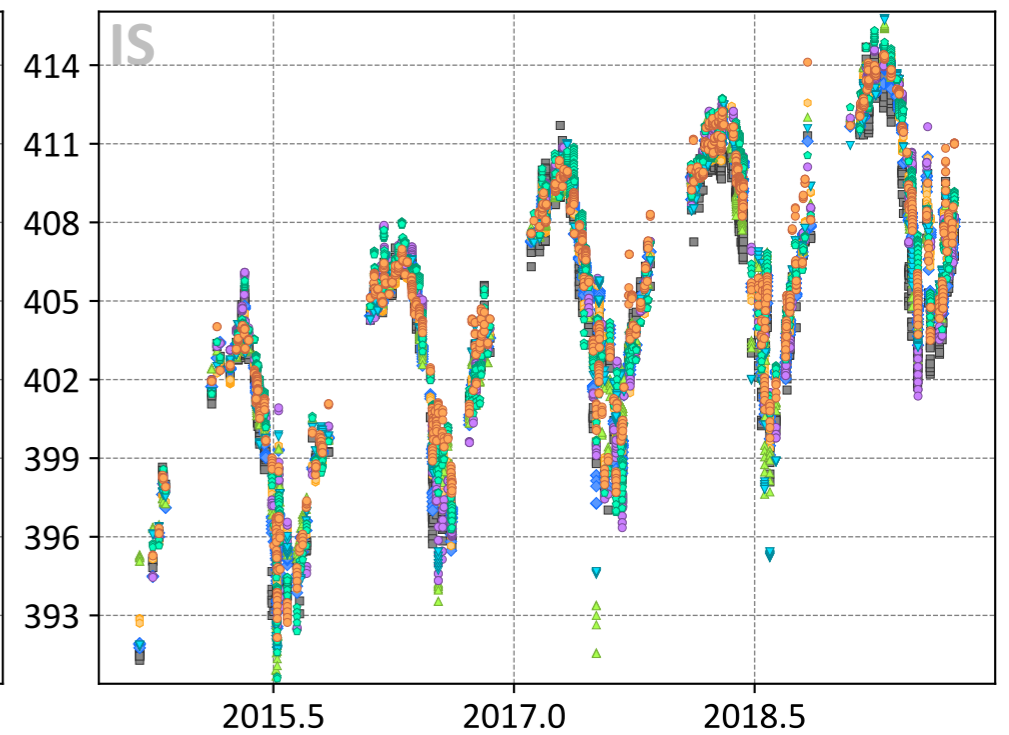

Rikubetsu, Hokkaido, Japan

- TCCON
- ◆ TM5-4DVAR (-0.41, 1.42)
- CT (1.16, 1.71)
- ▼ UT (0.83, 2.18)
- ▶ LoFI (0.62, 1.49)
- WOMBAT (4.17, 4.82)
- Baker (1.27, 2.11)

- TCCON
- ◆ TM5-4DVAR (0.85, 1.30)
- ▶ LoFI (0.35, 1.12)
- Baker (1.06, 1.54)

- TCCON
- ◆ TM5-4DVAR (0.50, 0.99)
- CAMS (0.67, 1.27)
- ▲ CSU (0.54, 1.45)
- CT (0.71, 1.38)
- ▼ UT (0.54, 1.42)
- Baker (0.94, 1.56)
- WOMBAT (0.83, 1.39)