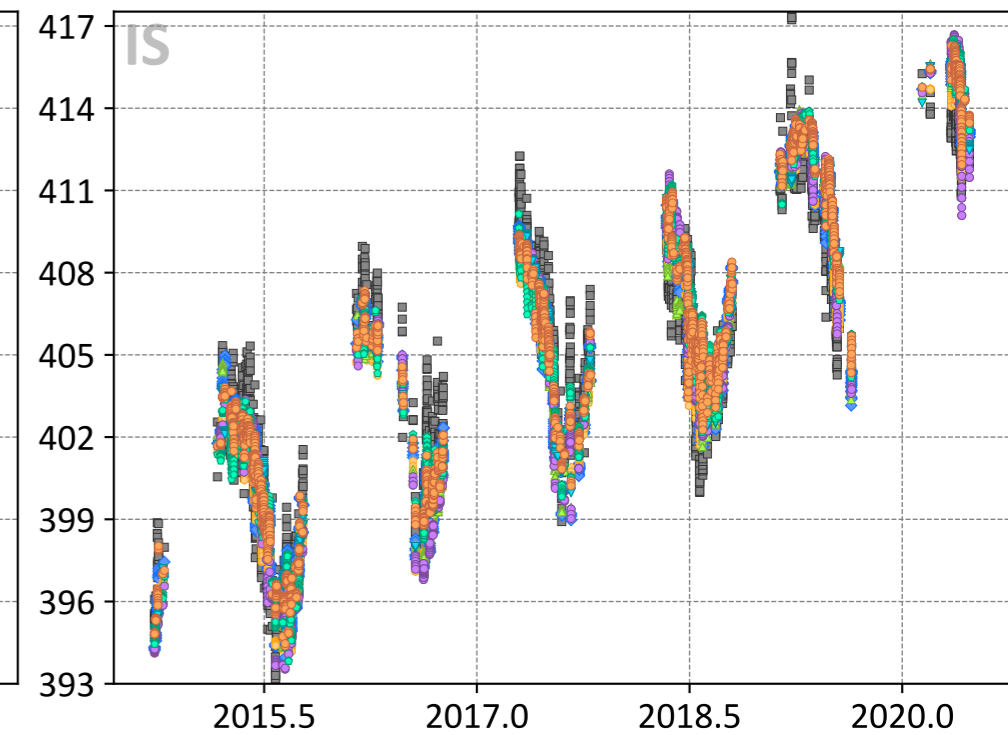

Paris, Île de France, France

- TCCON
- ◆ TM5-4DVAR (-0.99, 1.70)
- ▼ UT (0.04, 1.78)
- Baker (0.64, 1.74)
- WOMBAT (3.29, 4.26)
- CT (0.30, 1.55)
- ▶ LoFI (0.43, 1.37)

- TCCON
- ◆ TM5-4DVAR (0.17, 1.36)
- ▶ LoFI (0.40, 1.43)
- Baker (0.40, 1.51)

- TCCON
- ◆ TM5-4DVAR (0.07, 1.30)
- CAMS (-0.40, 1.40)
- ▲ CSU (0.12, 1.58)
- CT (-0.02, 1.41)
- Baker (0.27, 1.42)
- WOMBAT (0.31, 1.41)
- ▼ UT (0.42, 1.52)