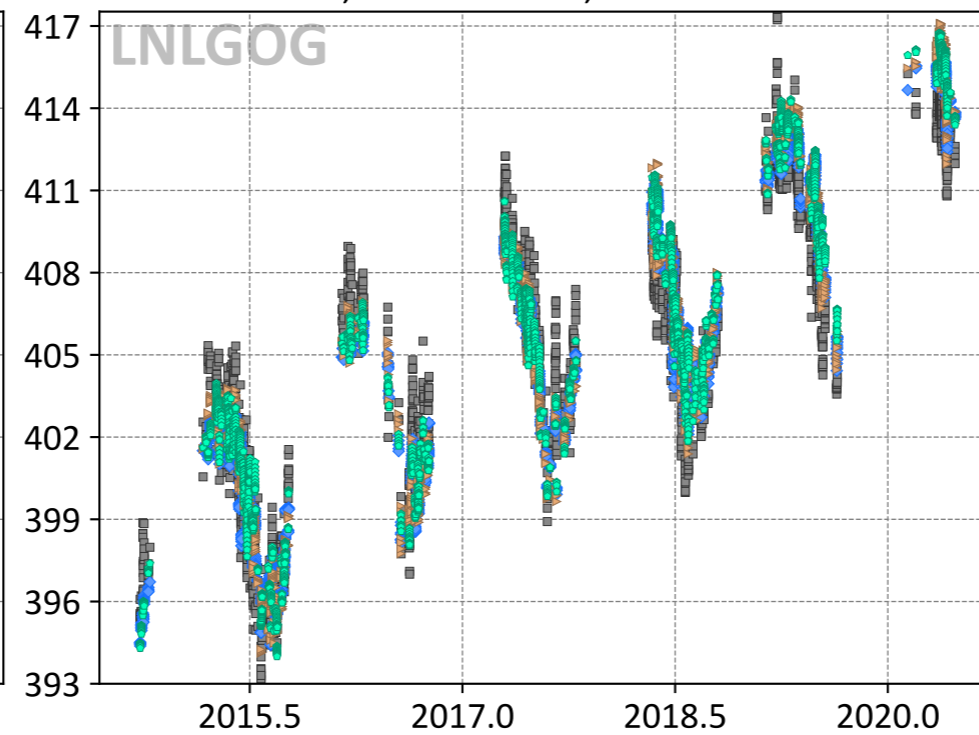

Paris, Île de France, France

- TCCON
- ◆ TM5-4DVAR (-0.99, 1.70)
- ▼ UT (0.04, 1.78)
- Baker (0.64, 1.74)
- WOMBAT (3.29, 4.26)
- CT (0.30, 1.55)
- ▶ LoFI (0.43, 1.37)

- TCCON
- ◆ TM5-4DVAR (0.17, 1.36)
- ▶ LoFI (0.40, 1.43)
- Baker (0.40, 1.51)

- TCCON
- ◆ TM5-4DVAR (0.07, 1.30)
- CAMS (-0.40, 1.40)
- ▲ CSU (0.12, 1.58)
- CT (-0.02, 1.41)
- Baker (0.27, 1.42)
- WOMBAT (0.31, 1.41)
- ▼ UT (0.42, 1.52)