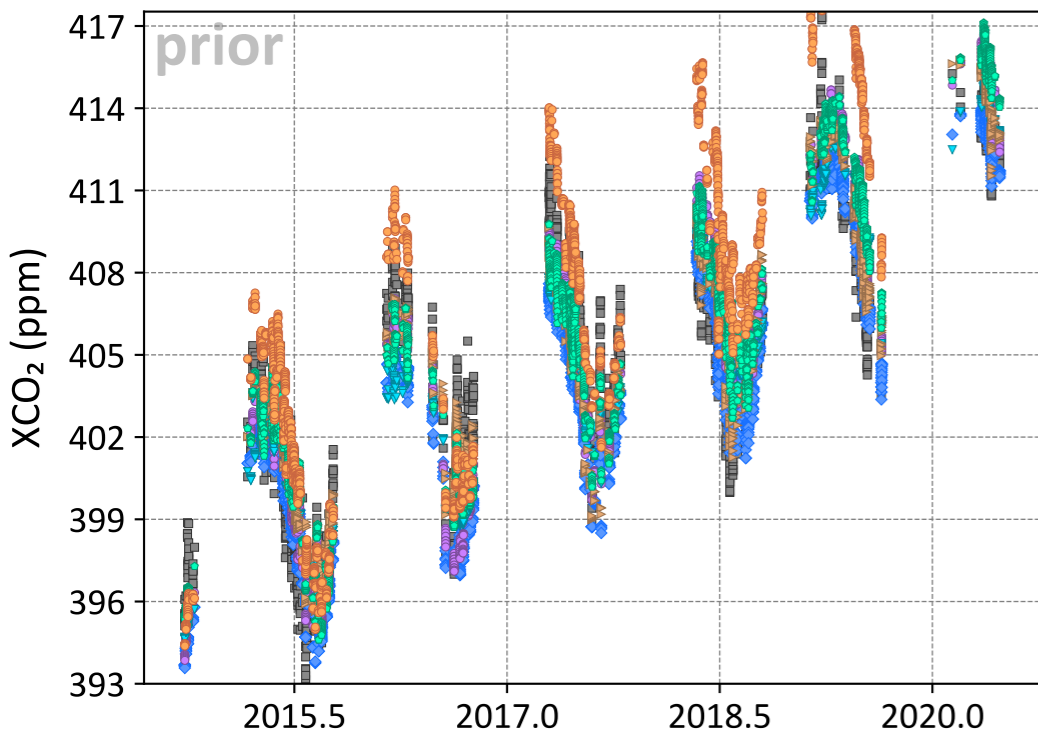

Paris, Île de France, France

- TCCON
- ◆ TM5-4DVAR (-0.99, 1.70)
- ▼ UT (0.04, 1.78)
- Baker (0.64, 1.74)
- WOMBAT (3.29, 4.26)
- CT (0.30, 1.55)
- ▶ LoFI (0.43, 1.37)

- TCCON
- ◆ TM5-4DVAR (0.17, 1.36)
- ▶ LoFI (0.40, 1.43)
- Baker (0.40, 1.51)

- TCCON
- ◆ TM5-4DVAR (0.07, 1.30)
- CAMS (-0.40, 1.40)
- ▲ CSU (0.12, 1.58)
- CT (-0.02, 1.41)
- Baker (0.27, 1.42)
- WOMBAT (0.31, 1.41)
- ▼ UT (0.42, 1.52)