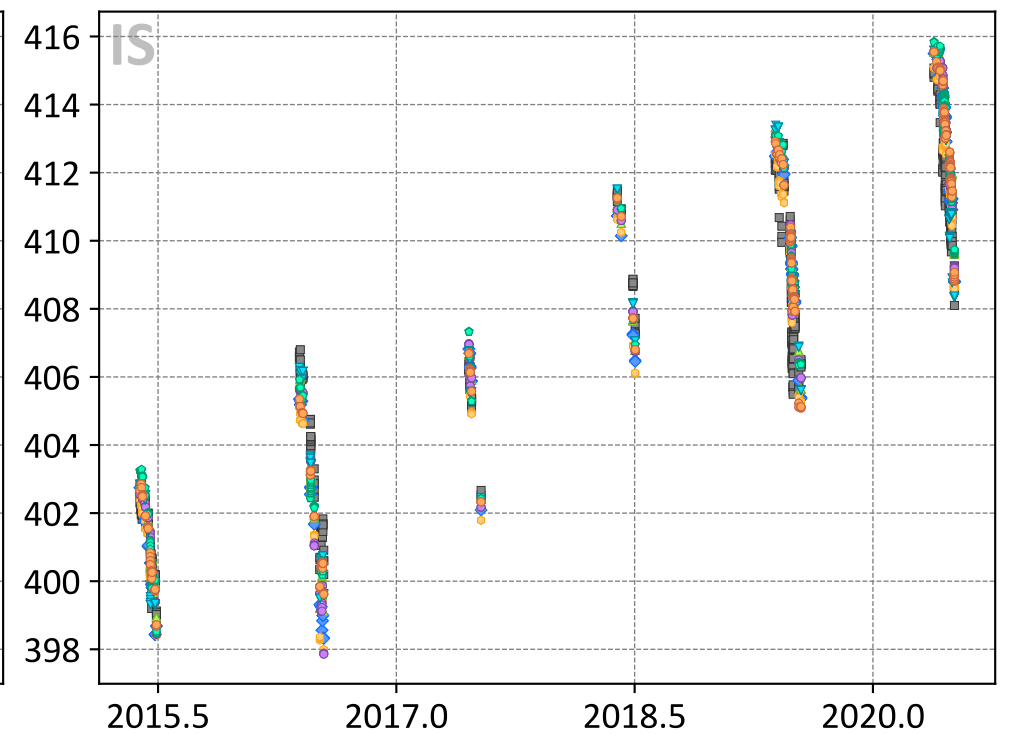

Eureka, Nunavut, Canada

- TCCON
- ◆ TM5-4DVAR (-1.31, 1.66)
- ◆ UT (1.43, 1.77)
- Baker (1.36, 1.75)
- WOMBAT (5.72, 6.13)
- CT (0.71, 1.32)
- LoFI (-0.49, 0.87)

- TCCON
- ◆ TM5-4DVAR (0.36, 1.22)
- LoFI (-0.20, 0.83)
- Baker (0.59, 1.12)

- TCCON
- ◆ TM5-4DVAR (0.30, 1.28)
- CAMS (-0.05, 0.98)
- CSU (0.74, 1.32)
- CT (0.46, 1.13)
- Baker (0.65, 1.18)
- WOMBAT (0.47, 1.08)
- ◆ UT (0.38, 0.99)