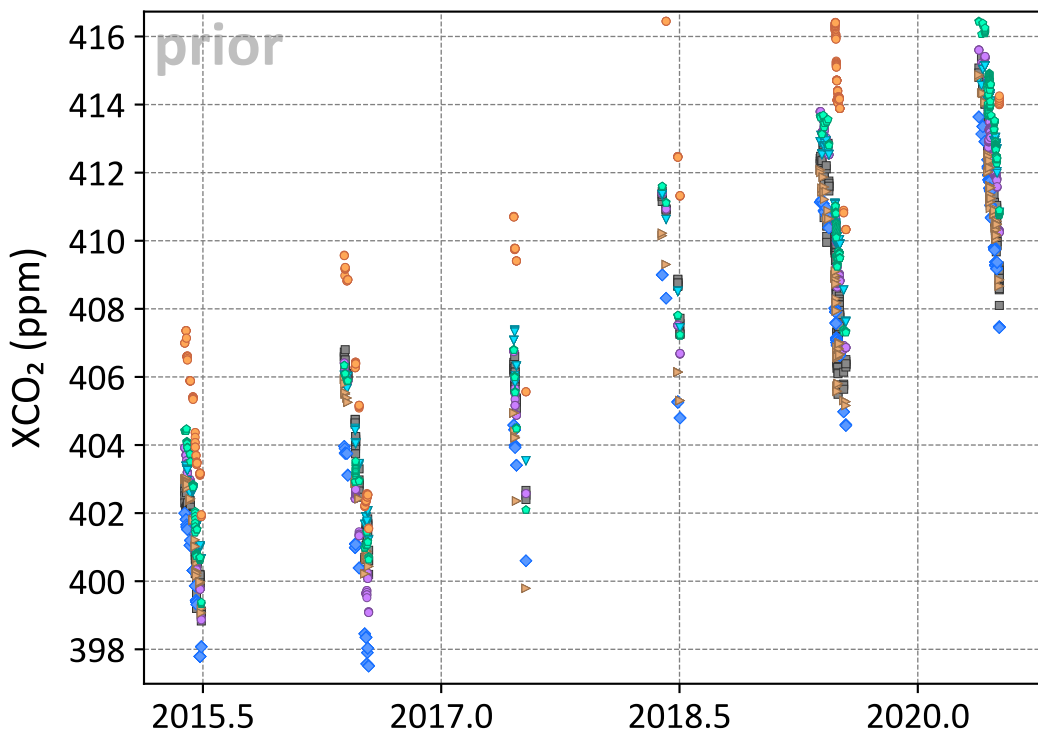

Eureka, Nunavut, Canada

- TCCON
- ◆ TM5-4DVAR (-1.31, 1.66)
- ◆ UT (1.43, 1.77)
- Baker (1.36, 1.75)
- WOMBAT (5.72, 6.13)
- CT (0.71, 1.32)
- LoFI (-0.49, 0.87)

- TCCON
- ◆ TM5-4DVAR (0.36, 1.22)
- LoFI (-0.20, 0.83)
- Baker (0.59, 1.12)

- TCCON
- ◆ TM5-4DVAR (0.30, 1.28)
- CAMS (-0.05, 0.98)
- CSU (0.74, 1.32)
- CT (0.46, 1.13)
- Baker (0.65, 1.18)
- WOMBAT (0.47, 1.08)
- ◆ UT (0.38, 0.99)