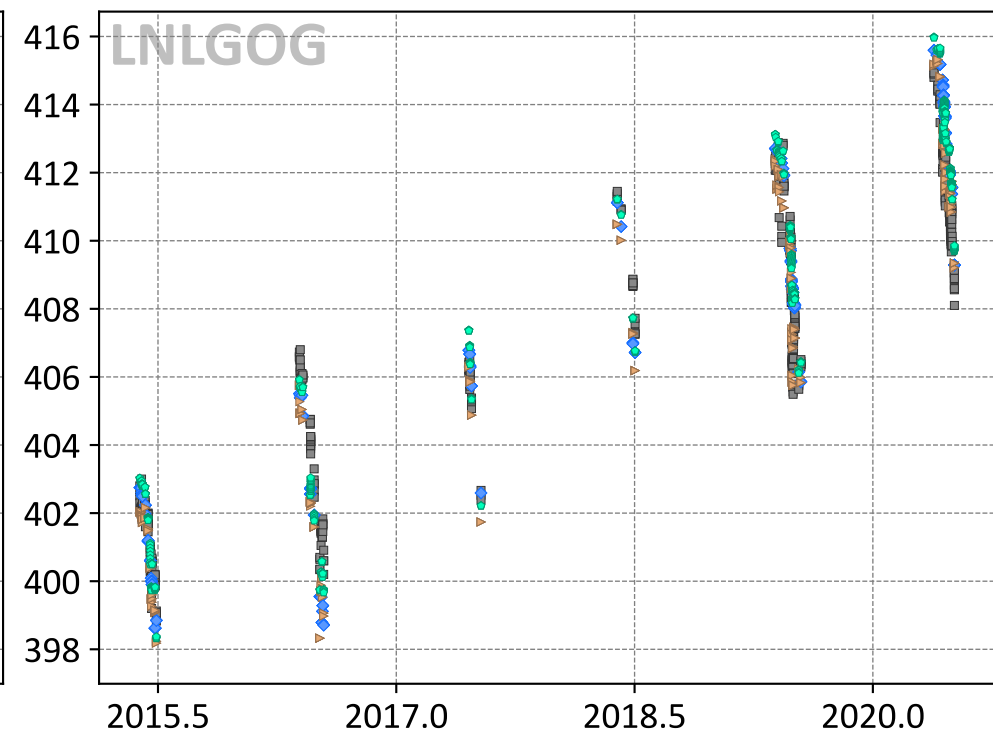

Eureka, Nunavut, Canada

- TCCON
- ◆ TM5-4DVAR (-1.31, 1.66)
- ◆ UT (1.43, 1.77)
- Baker (1.36, 1.75)
- WOMBAT (5.72, 6.13)
- CT (0.71, 1.32)
- LoFI (-0.49, 0.87)

- TCCON
- ◆ TM5-4DVAR (0.36, 1.22)
- LoFI (-0.20, 0.83)
- Baker (0.59, 1.12)

- TCCON
- ◆ TM5-4DVAR (0.30, 1.28)
- CAMS (-0.05, 0.98)
- CSU (0.74, 1.32)
- CT (0.46, 1.13)
- Baker (0.65, 1.18)
- WOMBAT (0.47, 1.08)
- ◆ UT (0.38, 0.99)