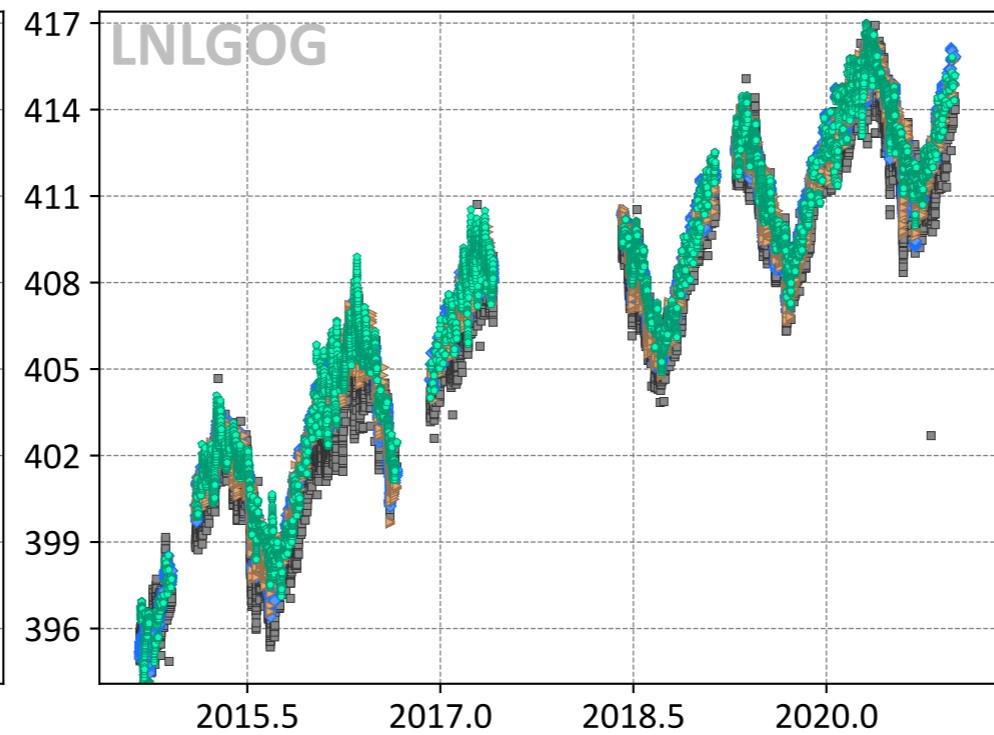

Edwards, California, USA

- TCCON
- ▼ UT (-0.36, 0.91)
- Baker (0.69, 1.09)
- ◆ TM5-4DVAR (-0.69, 1.03)
- ▴ LoFI (0.67, 1.03)
- WOMBAT (3.58, 3.93)
- CT (0.56, 0.85)

- TCCON
- ◆ TM5-4DVAR (0.64, 0.90)
- ▴ LoFI (0.55, 0.81)
- Baker (0.76, 1.13)

- TCCON
- ◆ TM5-4DVAR (0.64, 0.88)
- CAMS (0.05, 0.62)
- ▲ CSU (0.44, 0.85)
- CT (0.53, 0.81)
- Baker (0.52, 0.83)
- WOMBAT (0.81, 1.03)
- ▼ UT (0.43, 0.89)