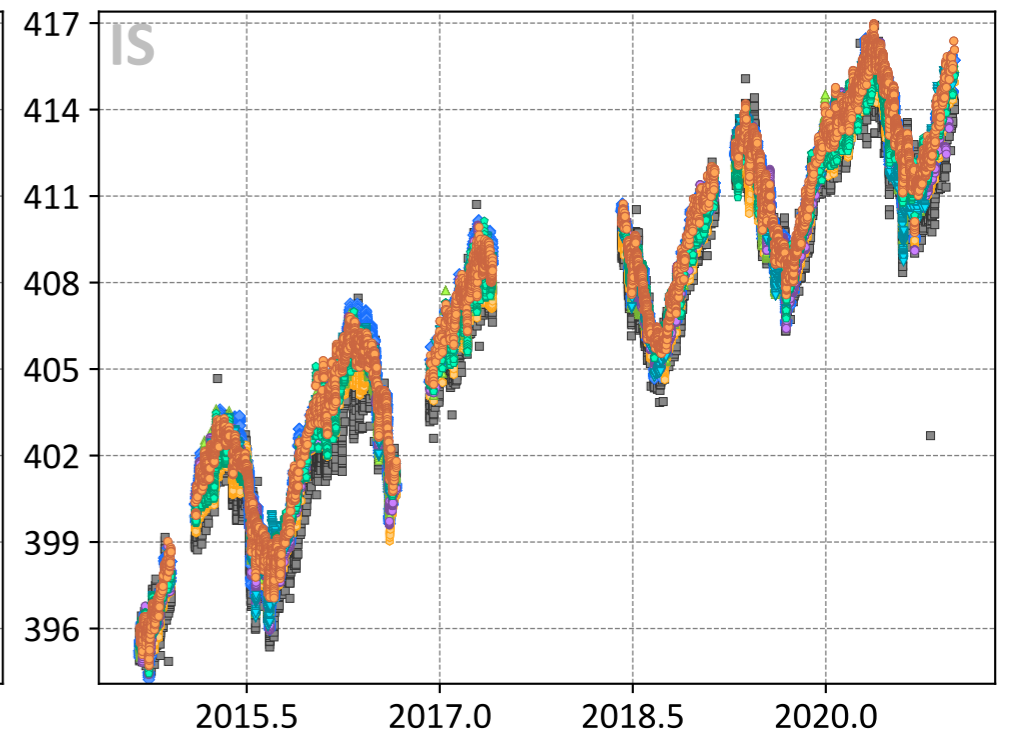

Edwards, California, USA

- TCCON
- ▼ UT (-0.36, 0.91)
- Baker (0.69, 1.09)
- ◆ TM5-4DVAR (-0.69, 1.03)
- ▴ LoFI (0.67, 1.03)
- WOMBAT (3.58, 3.93)
- CT (0.56, 0.85)

- TCCON
- ◆ TM5-4DVAR (0.64, 0.90)
- ▴ LoFI (0.55, 0.81)
- Baker (0.76, 1.13)

- TCCON
- ◆ TM5-4DVAR (0.64, 0.88)
- CAMS (0.05, 0.62)
- ▲ CSU (0.44, 0.85)
- CT (0.53, 0.81)
- Baker (0.52, 0.83)
- WOMBAT (0.81, 1.03)
- ▼ UT (0.43, 0.89)