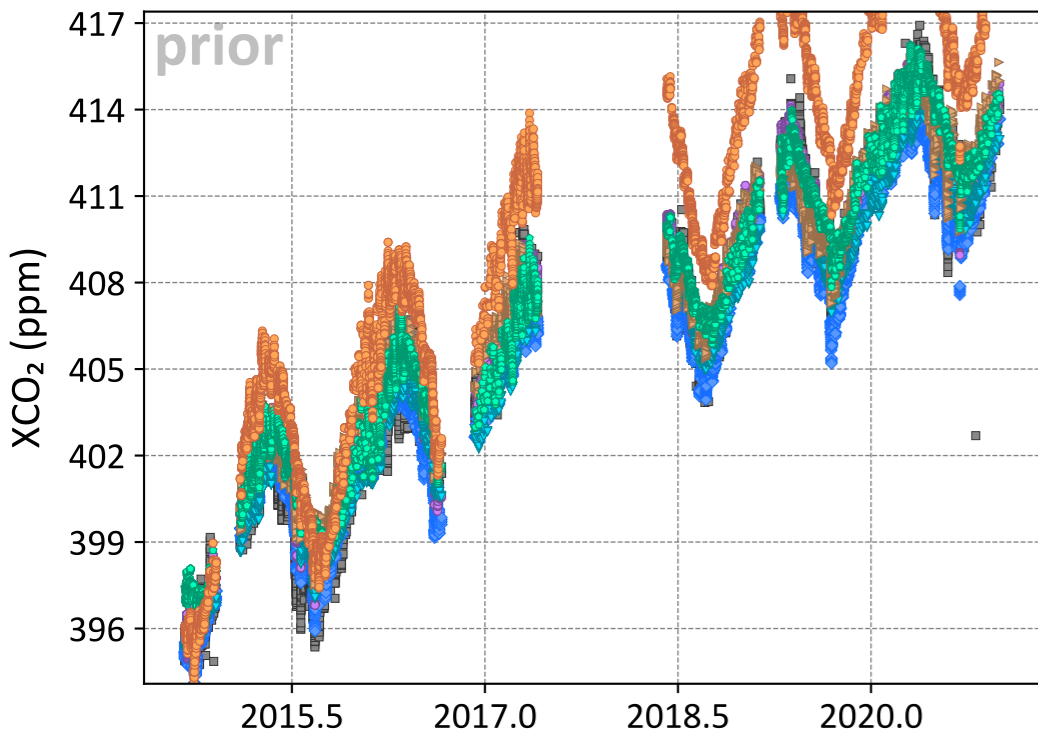

Edwards, California, USA

- TCCON
- ▼ UT (-0.36, 0.91)
- Baker (0.69, 1.09)
- ◆ TM5-4DVAR (-0.69, 1.03)
- ▴ LoFI (0.67, 1.03)
- WOMBAT (3.58, 3.93)
- CT (0.56, 0.85)

- TCCON
- ◆ TM5-4DVAR (0.64, 0.90)
- ▴ LoFI (0.55, 0.81)
- Baker (0.76, 1.13)

- TCCON
- ◆ TM5-4DVAR (0.64, 0.88)
- CAMS (0.05, 0.62)
- ▲ CSU (0.44, 0.85)
- CT (0.53, 0.81)
- Baker (0.52, 0.83)
- WOMBAT (0.81, 1.03)
- ▼ UT (0.43, 0.89)