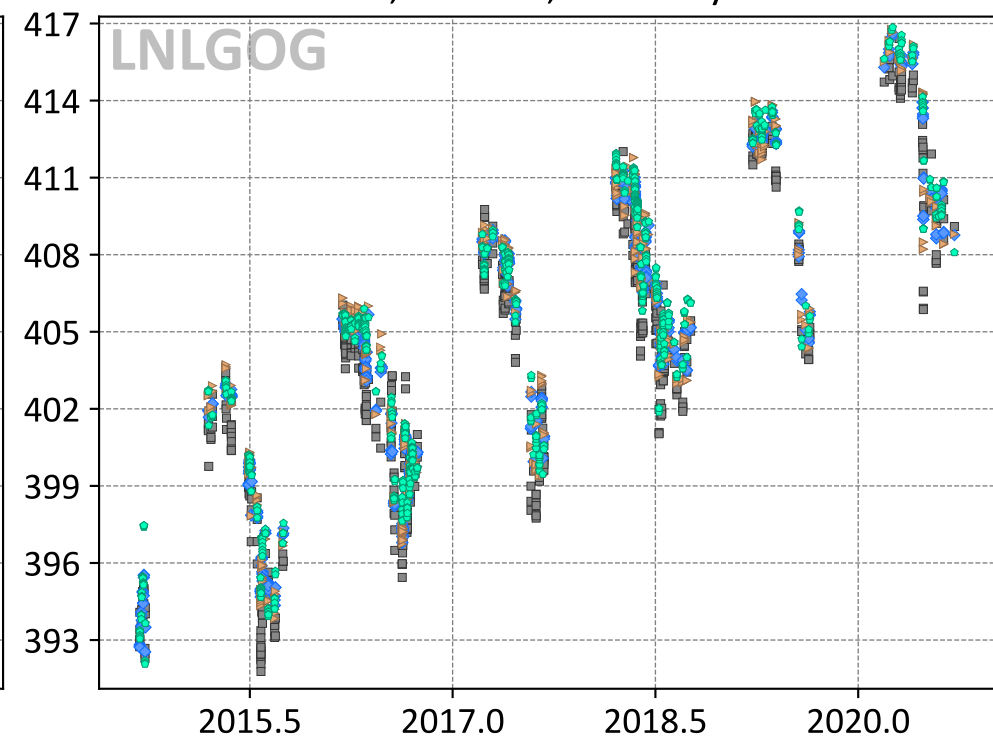

Bremen, Bremen, Germany

- TCCON
- ◆ TM5-4DVAR (-0.37, 1.05)
- ▼ UT (0.75, 1.61)
- Baker (1.23, 1.63)
- ▶ LoFI (1.12, 1.50)
- WOMBAT (3.56, 4.25)
- CT (1.11, 1.60)

- TCCON
- ◆ TM5-4DVAR (0.77, 1.15)
- ▶ LoFI (0.88, 1.25)
- Baker (1.01, 1.38)

- TCCON
- ◆ TM5-4DVAR (0.73, 1.20)
- CAMS (0.32, 1.11)
- ▲ CSU (0.61, 1.35)
- CT (0.81, 1.36)
- ▼ UT (0.82, 1.44)
- Baker (0.93, 1.31)
- WOMBAT (0.75, 1.30)