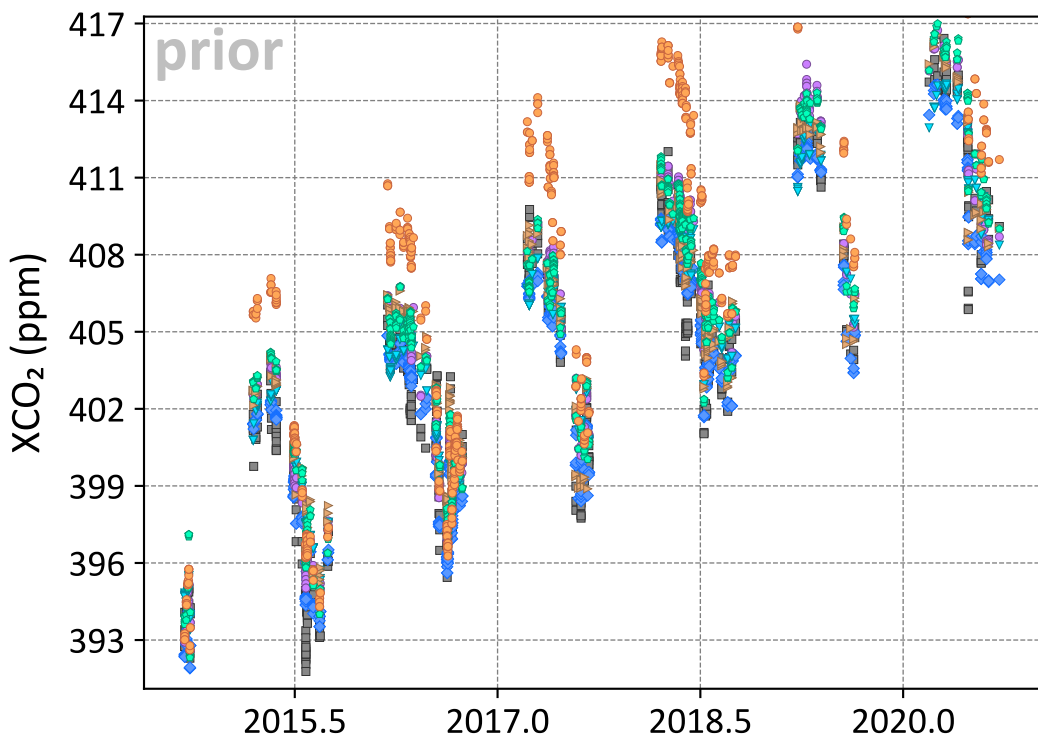

Bremen, Bremen, Germany

- TCCON
- ◆ TM5-4DVAR (-0.37, 1.05)
- ▼ UT (0.75, 1.61)
- Baker (1.23, 1.63)
- ▶ LoFI (1.12, 1.50)
- WOMBAT (3.56, 4.25)
- CT (1.11, 1.60)

- TCCON
- ◆ TM5-4DVAR (0.77, 1.15)
- ▶ LoFI (0.88, 1.25)
- Baker (1.01, 1.38)

- TCCON
- ◆ TM5-4DVAR (0.73, 1.20)
- CAMS (0.32, 1.11)
- ▲ CSU (0.61, 1.35)
- CT (0.81, 1.36)
- ▼ UT (0.82, 1.44)
- Baker (0.93, 1.31)
- WOMBAT (0.75, 1.30)