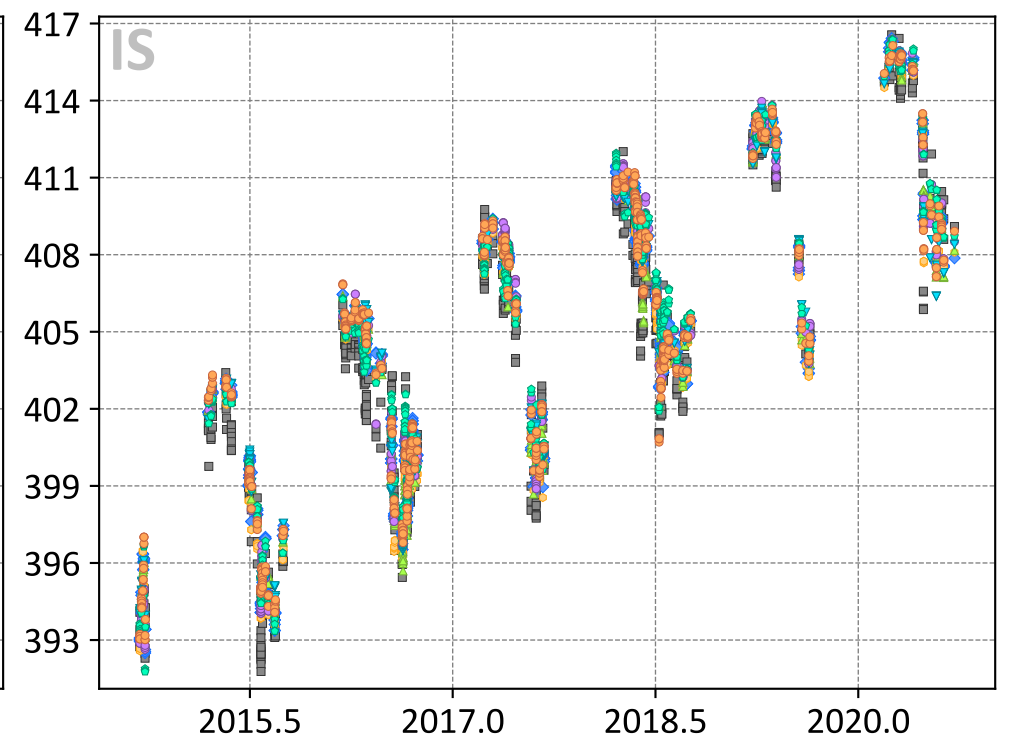

Bremen, Bremen, Germany

- TCCON
- ◆ TM5-4DVAR (-0.37, 1.05)
- ▼ UT (0.75, 1.61)
- Baker (1.23, 1.63)
- ▶ LoFI (1.12, 1.50)
- WOMBAT (3.56, 4.25)
- CT (1.11, 1.60)

- TCCON
- ◆ TM5-4DVAR (0.77, 1.15)
- ▶ LoFI (0.88, 1.25)
- Baker (1.01, 1.38)

- TCCON
- ◆ TM5-4DVAR (0.73, 1.20)
- CAMS (0.32, 1.11)
- ▲ CSU (0.61, 1.35)
- CT (0.81, 1.36)
- ▼ UT (0.82, 1.44)
- Baker (0.93, 1.31)
- WOMBAT (0.75, 1.30)