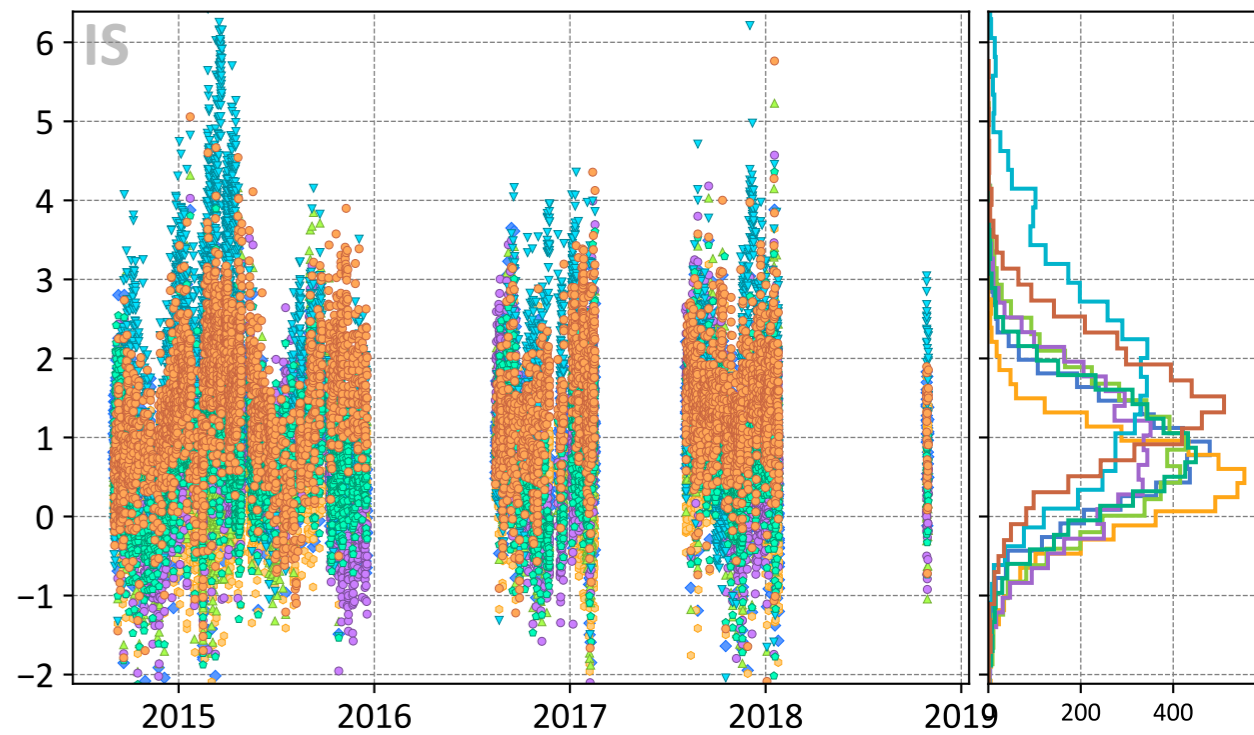

Ascension Island, UK

- ◆ TM5-4DVAR (0.03, 0.87) ▼ UT (0.23, 0.91) ● Baker (0.85, 1.28)
- CT (0.26, 1.03) ▶ LoFI (1.08, 1.40) ● WOMBAT (1.77, 2.10)

- ◆ TM5-4DVAR (0.91, 1.12) ▶ LoFI (0.80, 1.07) ● Baker (0.84, 1.13)

- ◆ TM5-4DVAR (0.80, 1.07) ● CT (0.80, 1.20) ● Baker (0.82, 1.12)
- CAMS (0.42, 0.77) ▼ UT (1.85, 2.25) ● WOMBAT (1.44, 1.66)
- ▲ CSU (0.82, 1.21)