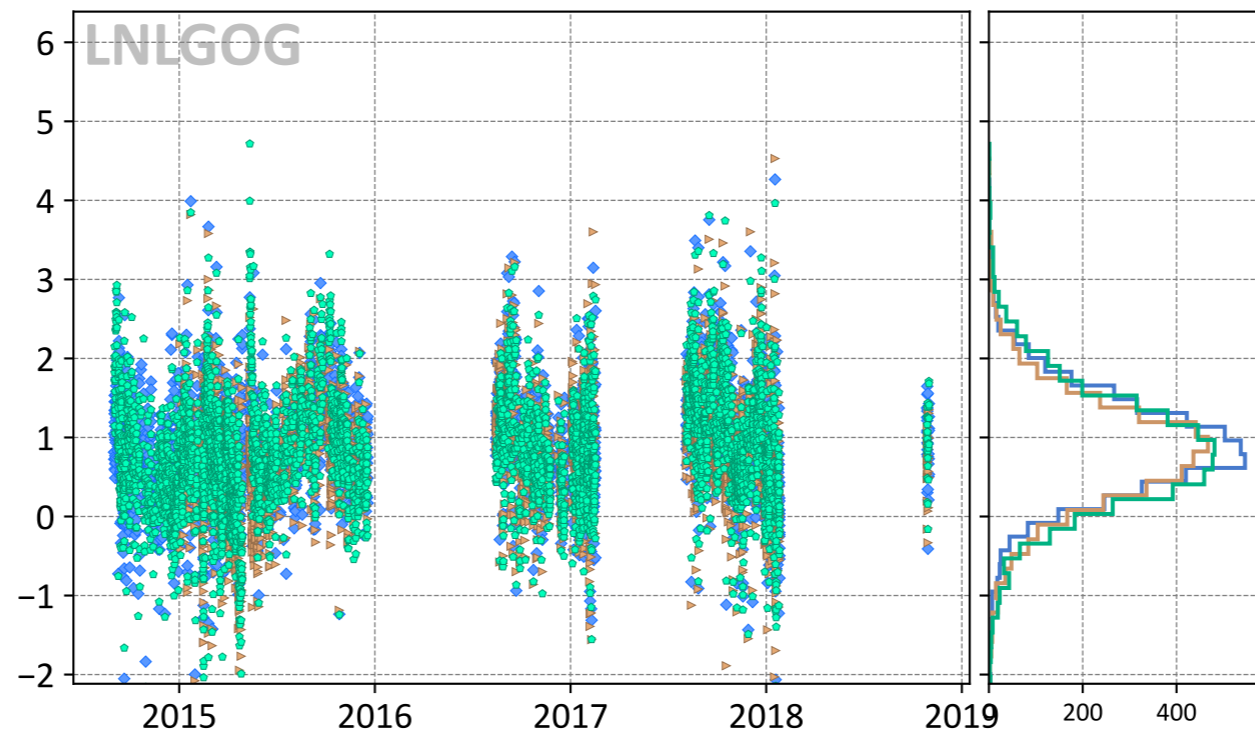

Ascension Island, UK

- ◆ TM5-4DVAR (0.03, 0.87) ▼ UT (0.23, 0.91) ● Baker (0.85, 1.28)
- CT (0.26, 1.03) ▶ LoFI (1.08, 1.40) ● WOMBAT (1.77, 2.10)

- ◆ TM5-4DVAR (0.91, 1.12) ▶ LoFI (0.80, 1.07) ● Baker (0.84, 1.13)

- ◆ TM5-4DVAR (0.80, 1.07) ● CT (0.80, 1.20) ● Baker (0.82, 1.12)
- CAMS (0.42, 0.77) ▼ UT (1.85, 2.25) ● WOMBAT (1.44, 1.66)
- ▲ CSU (0.82, 1.21)