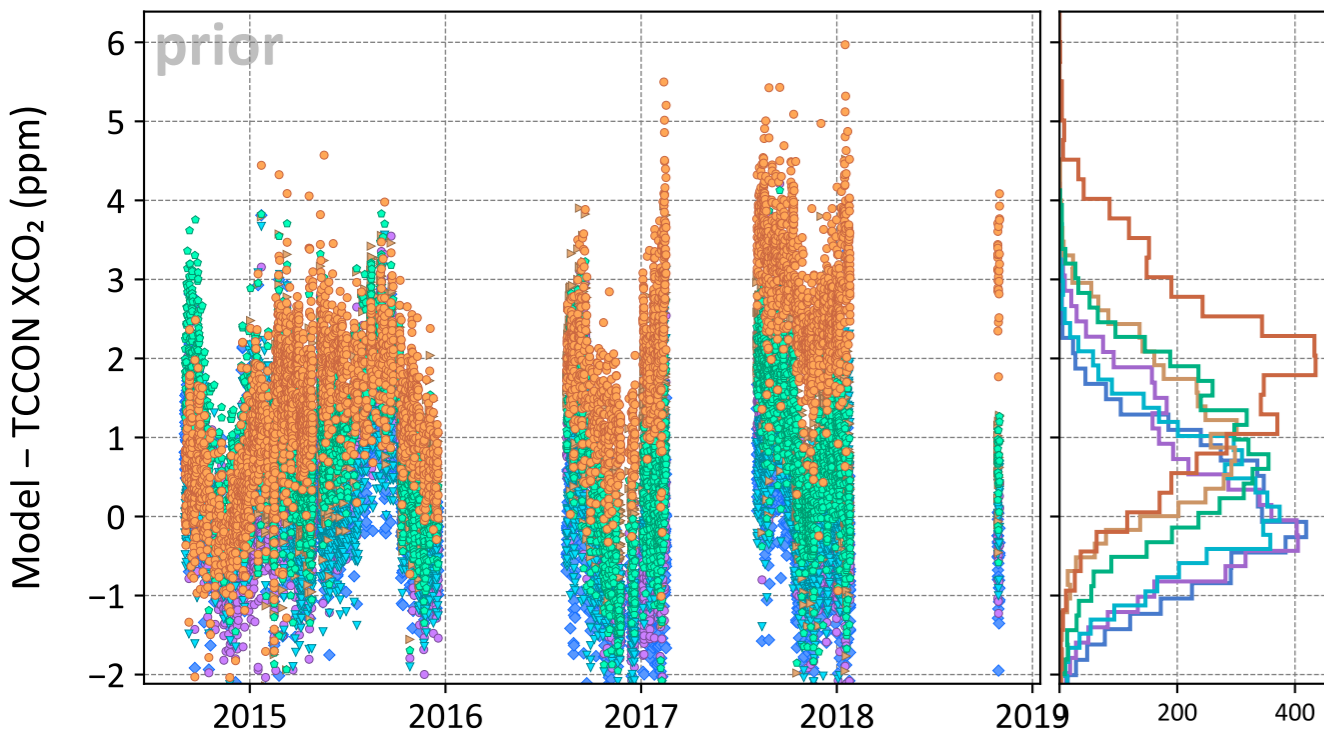

Ascension Island, UK

- ◆ TM5-4DVAR (0.03, 0.87) ▼ UT (0.23, 0.91) ● Baker (0.85, 1.28)
- CT (0.26, 1.03) ▶ LoFI (1.08, 1.40) ● WOMBAT (1.77, 2.10)

- ◆ TM5-4DVAR (0.91, 1.12) ▶ LoFI (0.80, 1.07) ● Baker (0.84, 1.13)

- ◆ TM5-4DVAR (0.80, 1.07) ● CT (0.80, 1.20) ● Baker (0.82, 1.12)
- CAMS (0.42, 0.77) ▼ UT (1.85, 2.25) ● WOMBAT (1.44, 1.66)
- ▲ CSU (0.82, 1.21)