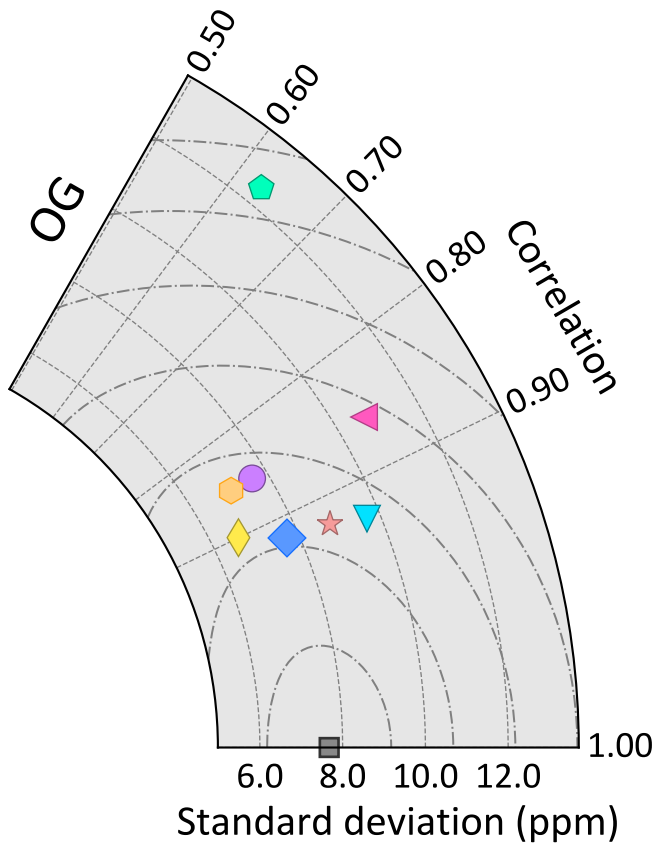

assim (N=6387)

withheld (N=340)

Carbon in Arctic Reservoirs Vulnerability Experiment (CARVE)