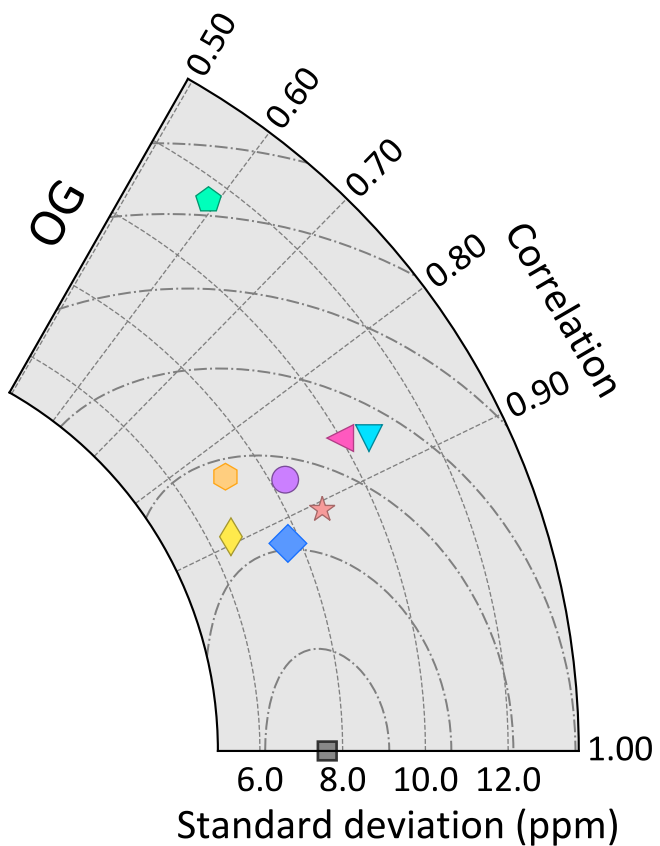

assim (N=6387)

withheld (N=340)

Carbon in Arctic Reservoirs Vulnerability Experiment (CARVE)