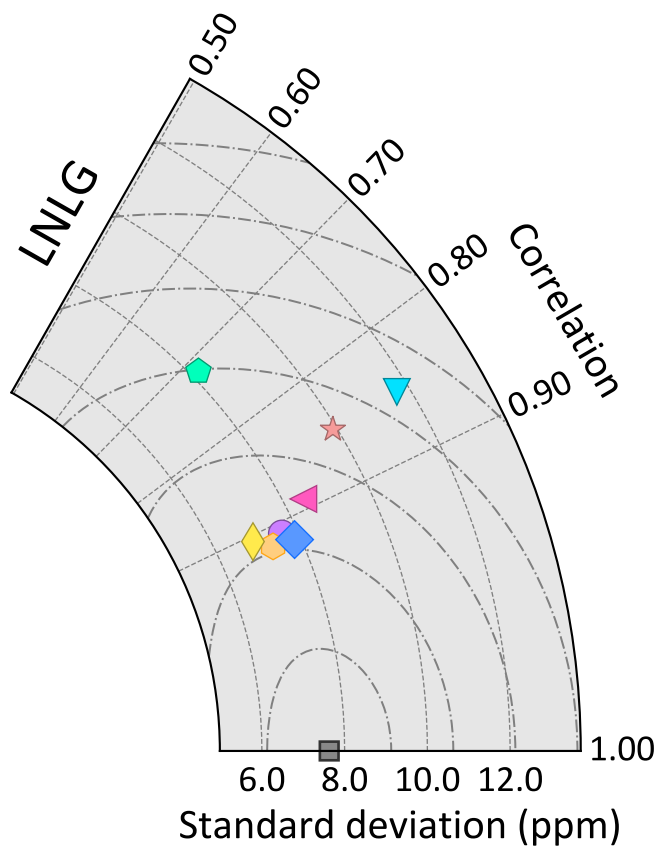

assim (N=6387)

withheld (N=340)

Carbon in Arctic Reservoirs Vulnerability Experiment (CARVE)