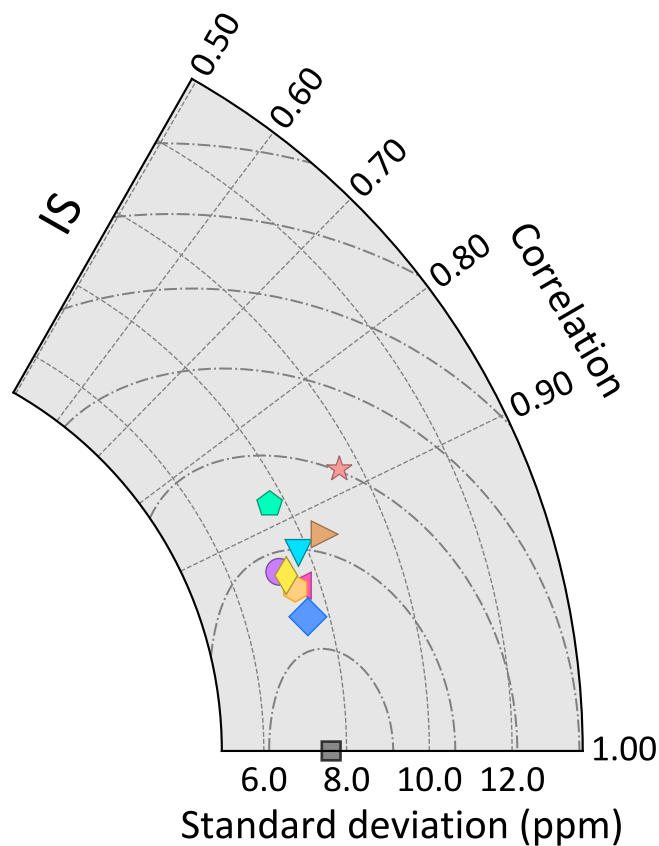

assim (N=6387)

withheld (N=340)

Carbon in Arctic Reservoirs Vulnerability Experiment (CARVE)