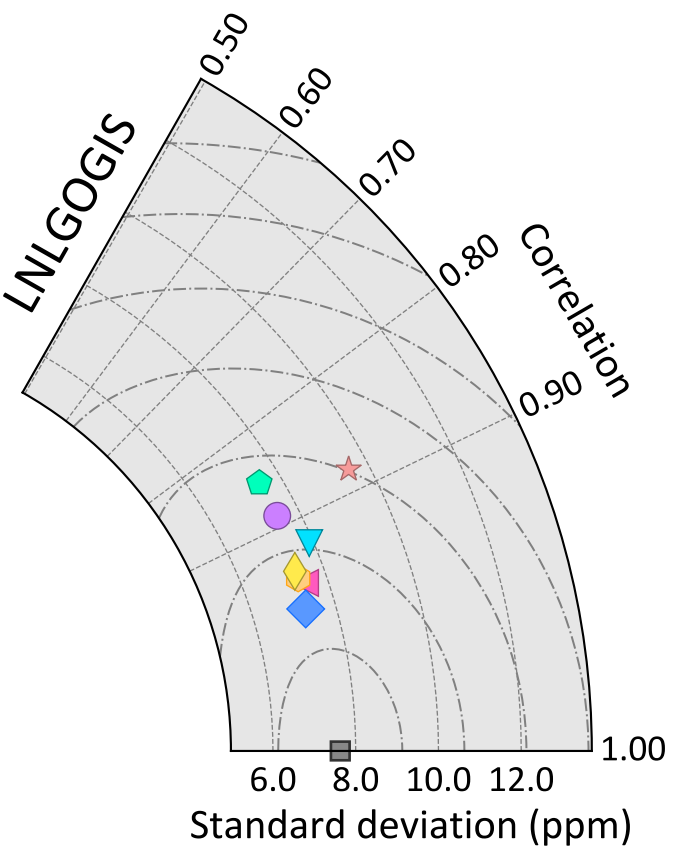

assim (N=6387)

withheld (N=340)

Carbon in Arctic Reservoirs Vulnerability Experiment (CARVE)