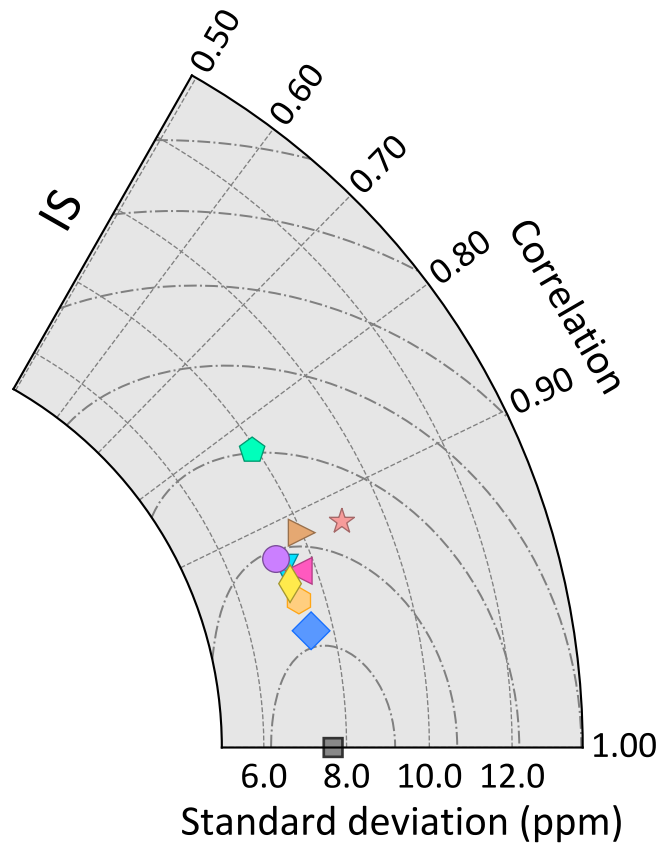

assim (N=6387)

withheld (N=340)

Carbon in Arctic Reservoirs Vulnerability Experiment (CARVE)