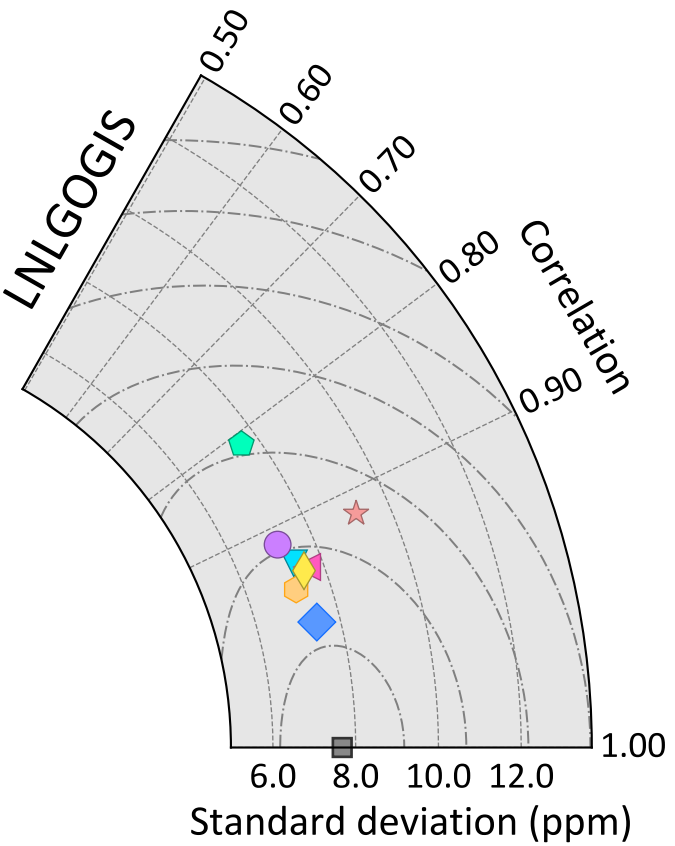

assim (N=6387)

withheld (N=340)

Carbon in Arctic Reservoirs Vulnerability Experiment (CARVE)