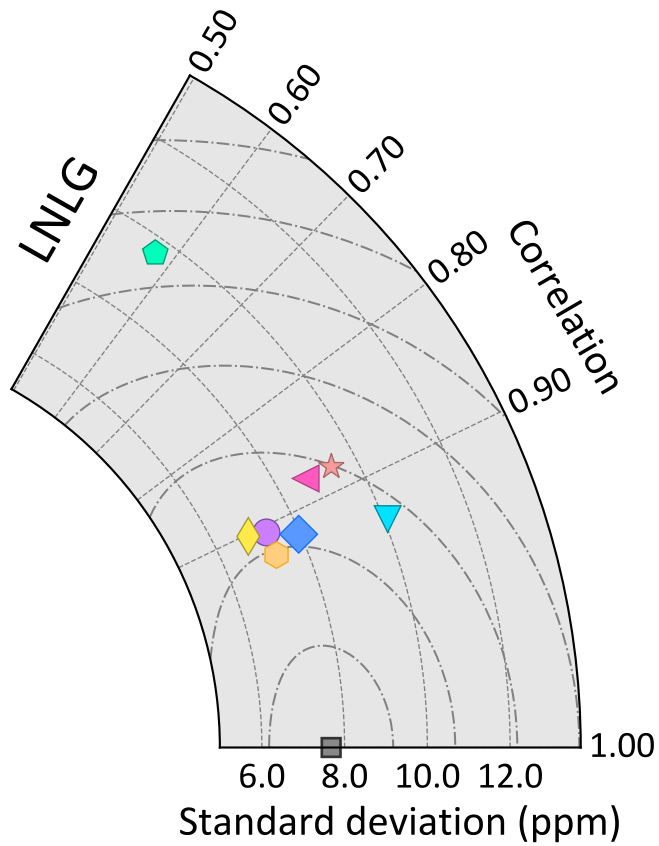

assim (N=6387)

withheld (N=340)

Carbon in Arctic Reservoirs Vulnerability Experiment (CARVE)