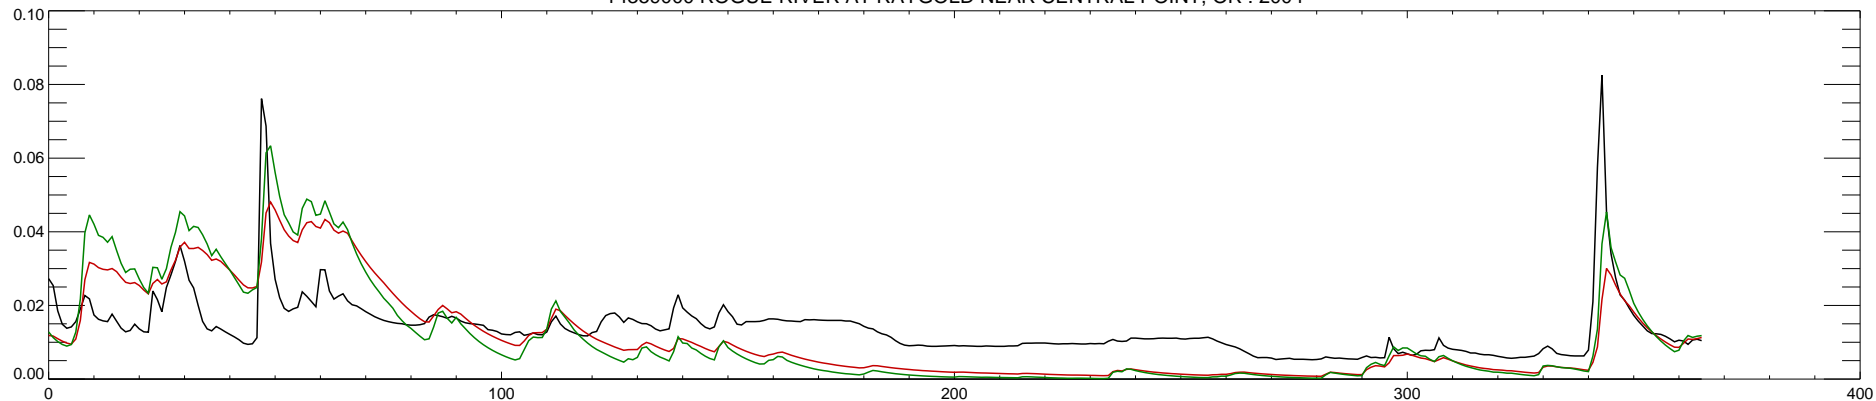

14359000 ROGUE RIVER AT RAYGOLD NEAR CENTRAL POINT, OR : 2005

14359000 ROGUE RIVER AT RAYGOLD NEAR CENTRAL POINT, OR : 2004