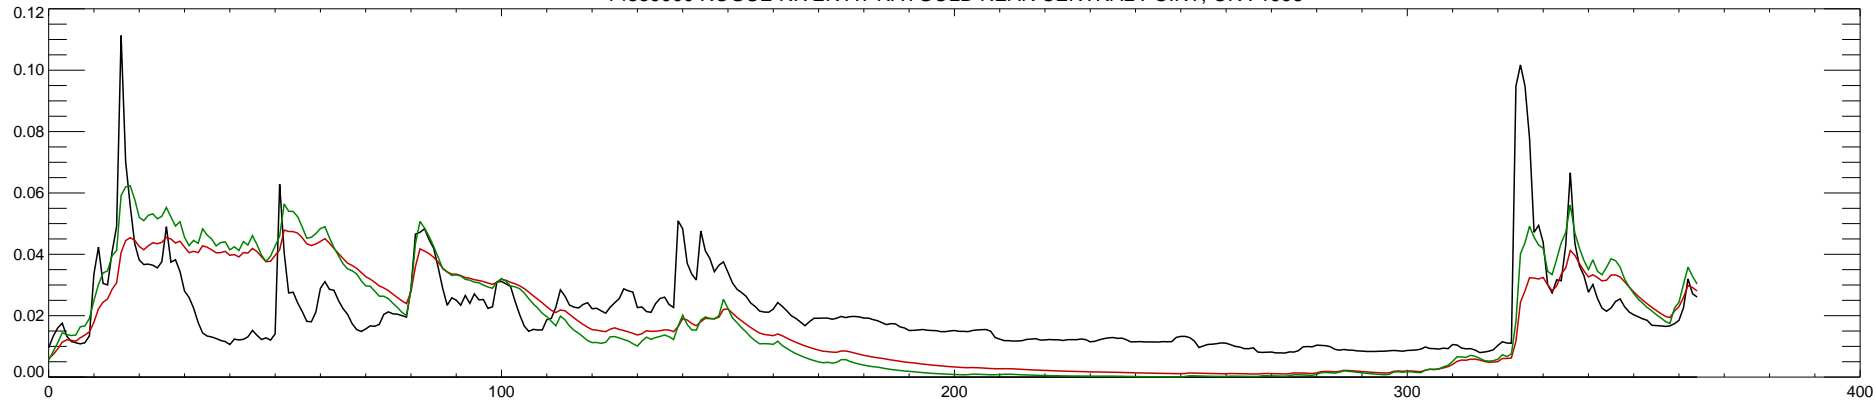

14359000 ROGUE RIVER AT RAYGOLD NEAR CENTRAL POINT, OR : 1999

14359000 ROGUE RIVER AT RAYGOLD NEAR CENTRAL POINT, OR : 1998