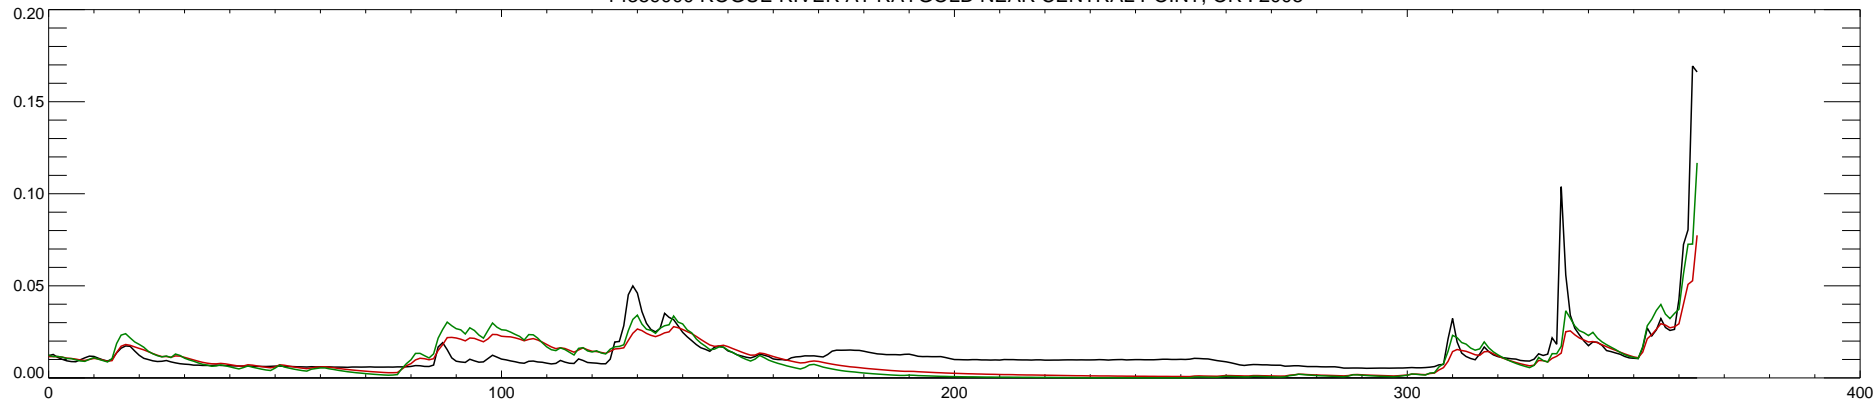

14359000 ROGUE RIVER AT RAYGOLD NEAR CENTRAL POINT, OR : 2002

14359000 ROGUE RIVER AT RAYGOLD NEAR CENTRAL POINT, OR : 2003

14359000 ROGUE RIVER AT RAYGOLD NEAR CENTRAL POINT, OR : 2004

14359000 ROGUE RIVER AT RAYGOLD NEAR CENTRAL POINT, OR : 2005