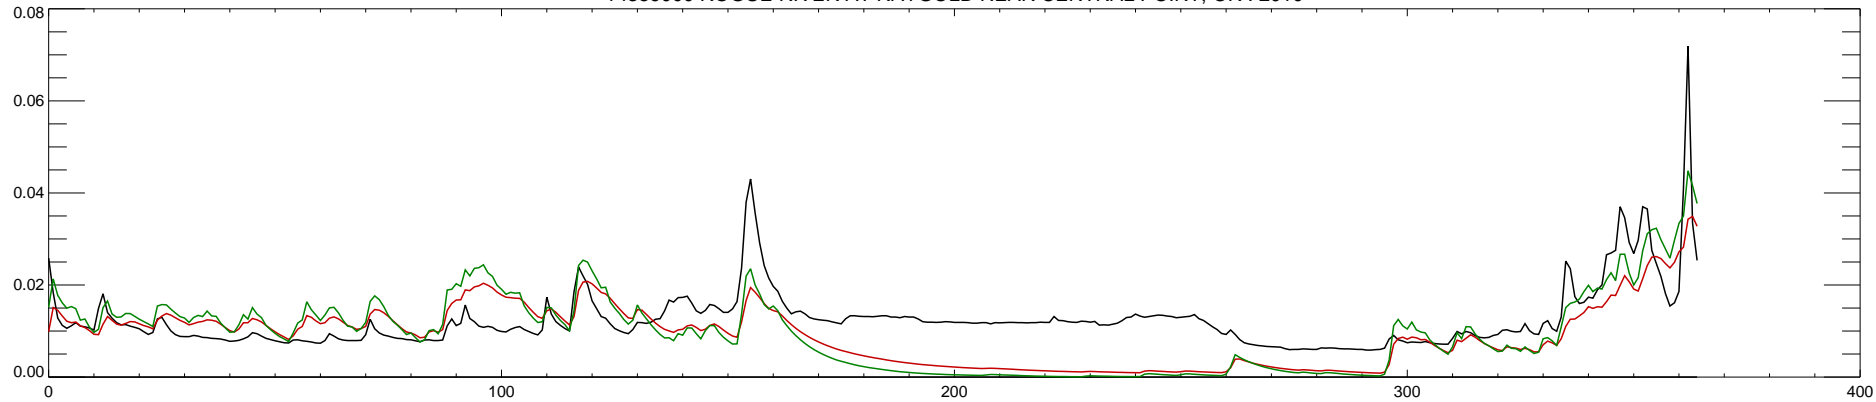

14359000 ROGUE RIVER AT RAYGOLD NEAR CENTRAL POINT, OR : 2011

14359000 ROGUE RIVER AT RAYGOLD NEAR CENTRAL POINT, OR : 2010