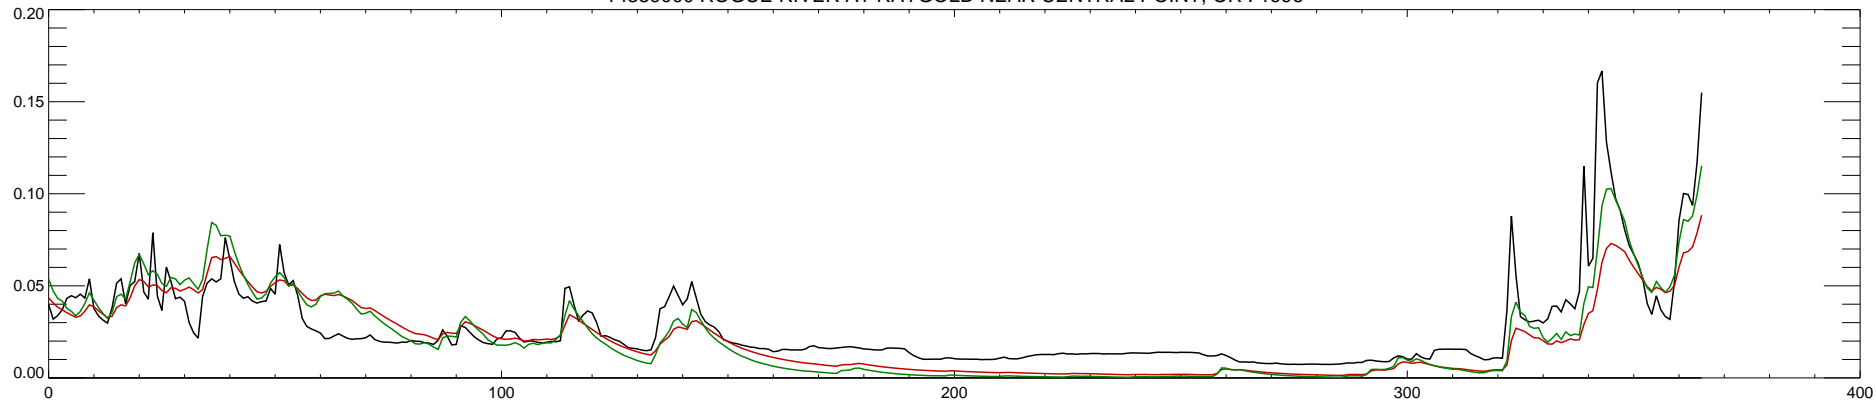

14359000 ROGUE RIVER AT RAYGOLD NEAR CENTRAL POINT, OR : 1997

14359000 ROGUE RIVER AT RAYGOLD NEAR CENTRAL POINT, OR : 1996