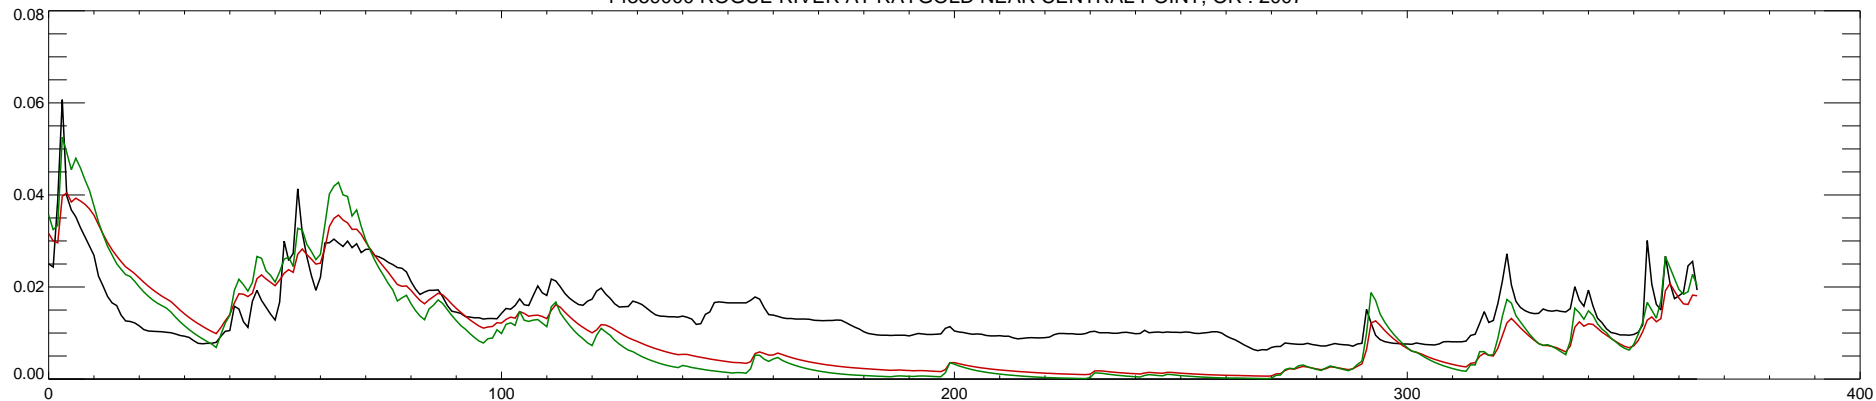

14359000 ROGUE RIVER AT RAYGOLD NEAR CENTRAL POINT, OR : 2008

14359000 ROGUE RIVER AT RAYGOLD NEAR CENTRAL POINT, OR : 2007