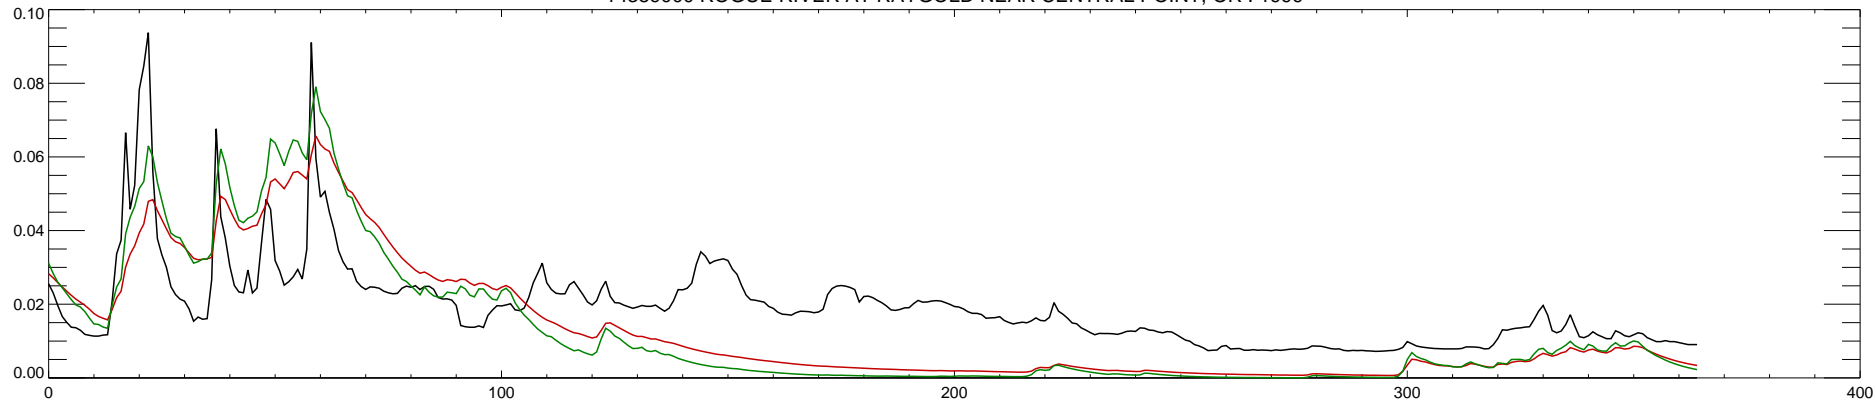

14359000 ROGUE RIVER AT RAYGOLD NEAR CENTRAL POINT, OR : 2000

14359000 ROGUE RIVER AT RAYGOLD NEAR CENTRAL POINT, OR : 1999