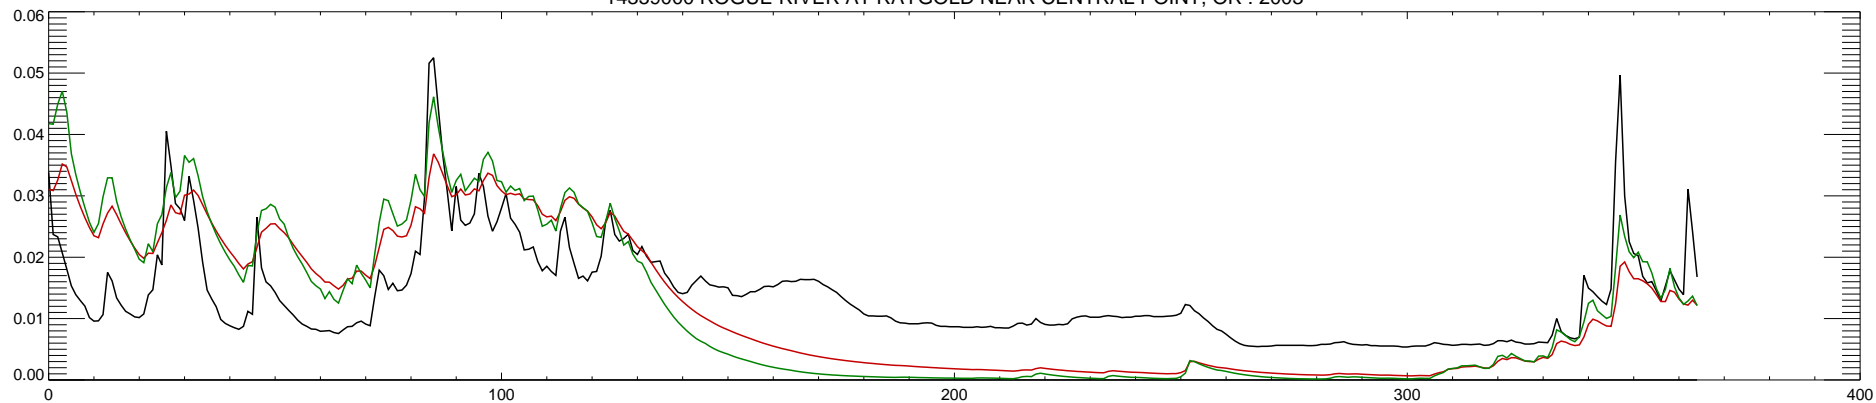

14359000 ROGUE RIVER AT RAYGOLD NEAR CENTRAL POINT, OR : 2004

14359000 ROGUE RIVER AT RAYGOLD NEAR CENTRAL POINT, OR : 2003