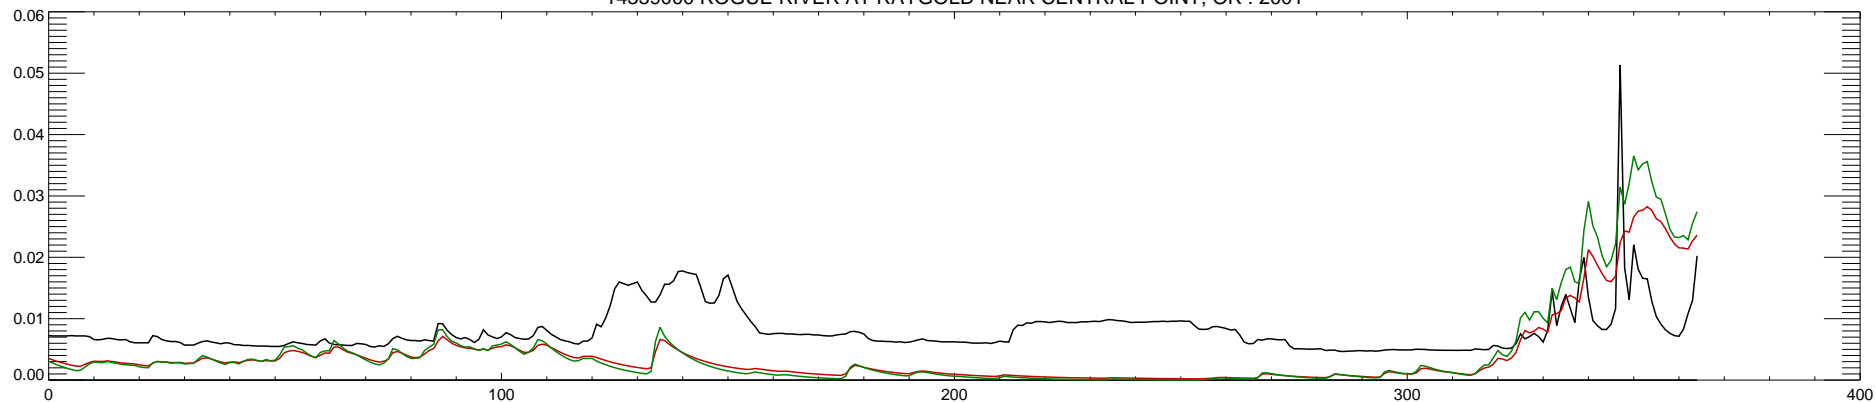

14359000 ROGUE RIVER AT RAYGOLD NEAR CENTRAL POINT, OR : 1998

14359000 ROGUE RIVER AT RAYGOLD NEAR CENTRAL POINT, OR : 1999

14359000 ROGUE RIVER AT RAYGOLD NEAR CENTRAL POINT, OR : 2000

14359000 ROGUE RIVER AT RAYGOLD NEAR CENTRAL POINT, OR : 2001