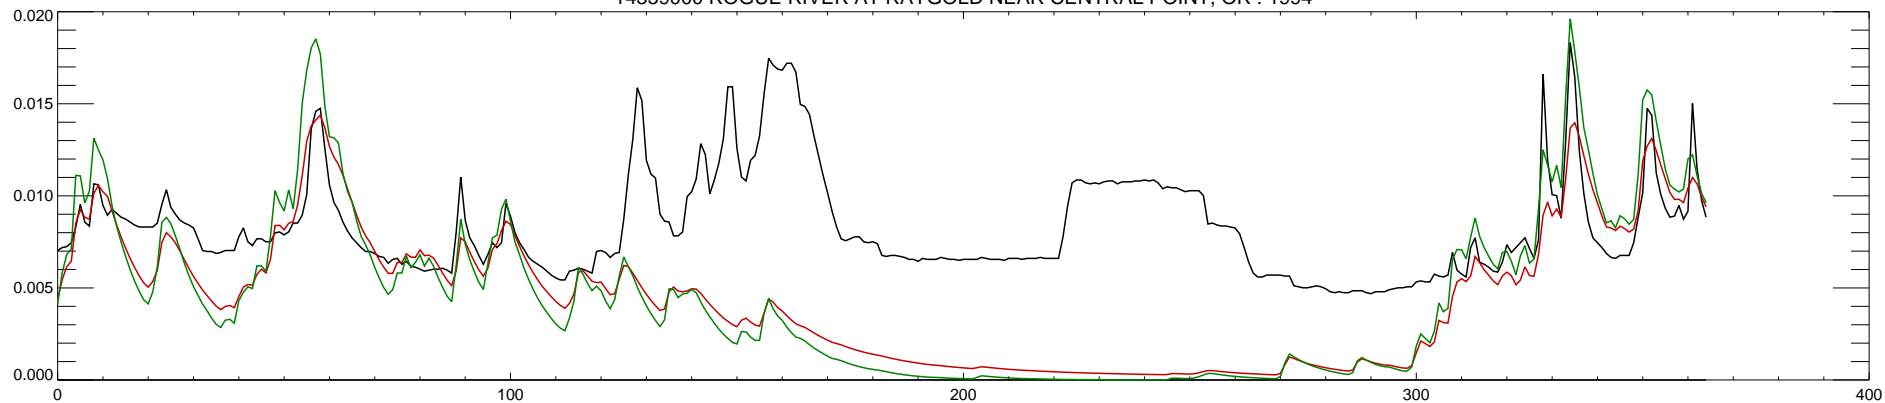

14359000 ROGUE RIVER AT RAYGOLD NEAR CENTRAL POINT, OR : 1995

14359000 ROGUE RIVER AT RAYGOLD NEAR CENTRAL POINT, OR : 1994