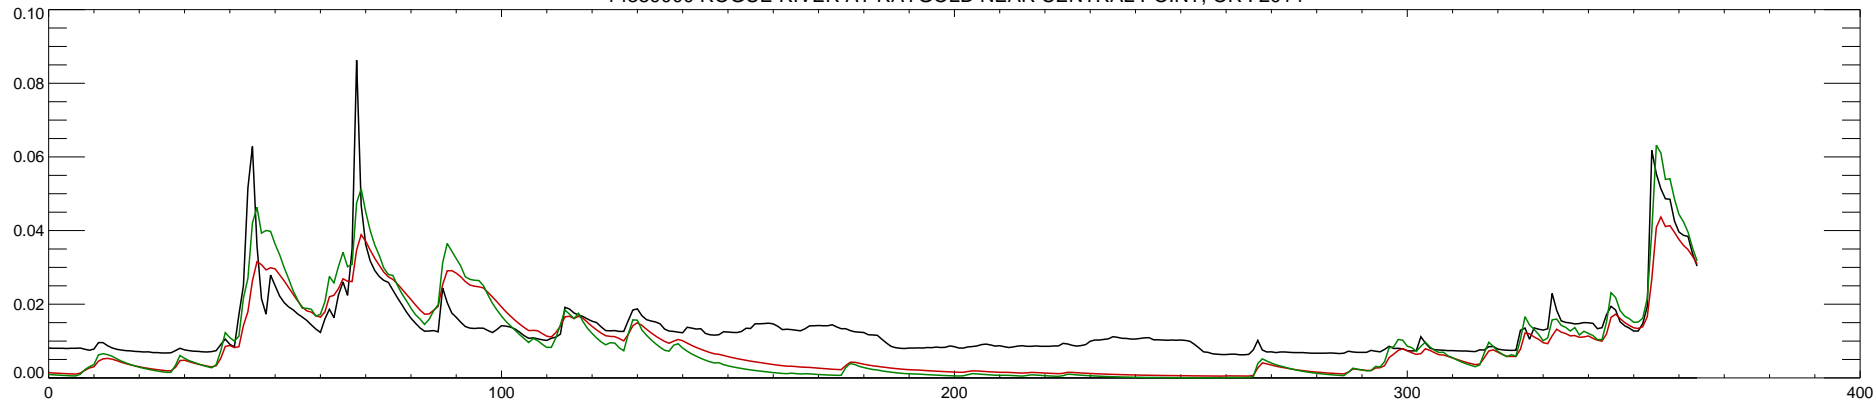

14359000 ROGUE RIVER AT RAYGOLD NEAR CENTRAL POINT, OR : 2015

14359000 ROGUE RIVER AT RAYGOLD NEAR CENTRAL POINT, OR : 2014