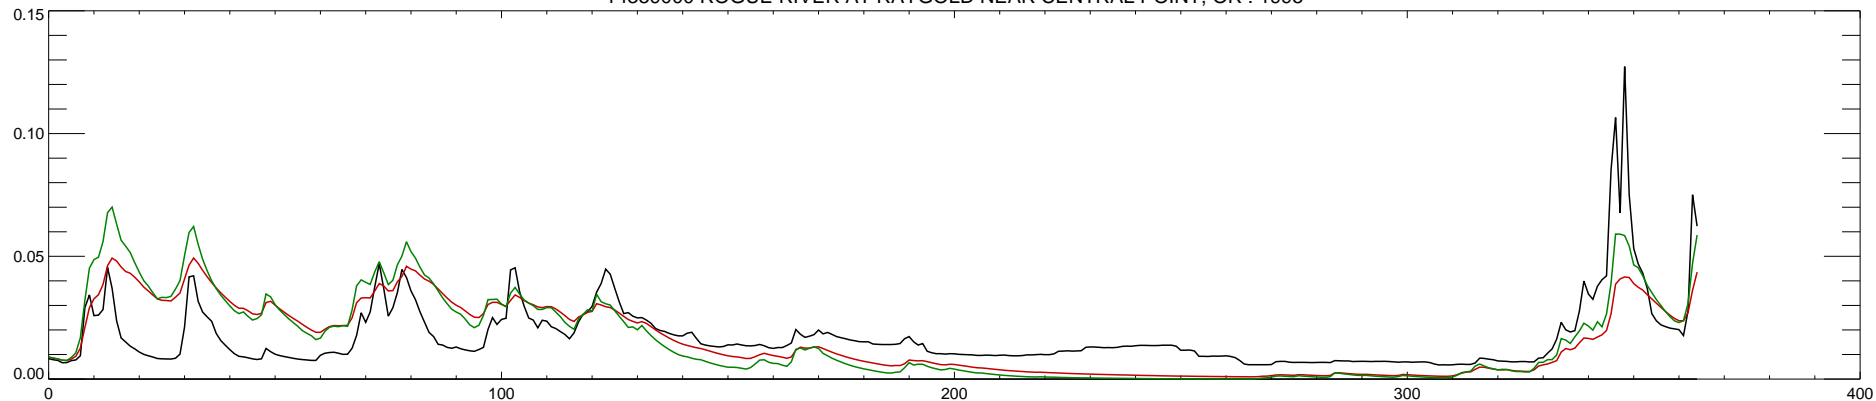

14359000 ROGUE RIVER AT RAYGOLD NEAR CENTRAL POINT, OR : 1996

14359000 ROGUE RIVER AT RAYGOLD NEAR CENTRAL POINT, OR : 1995