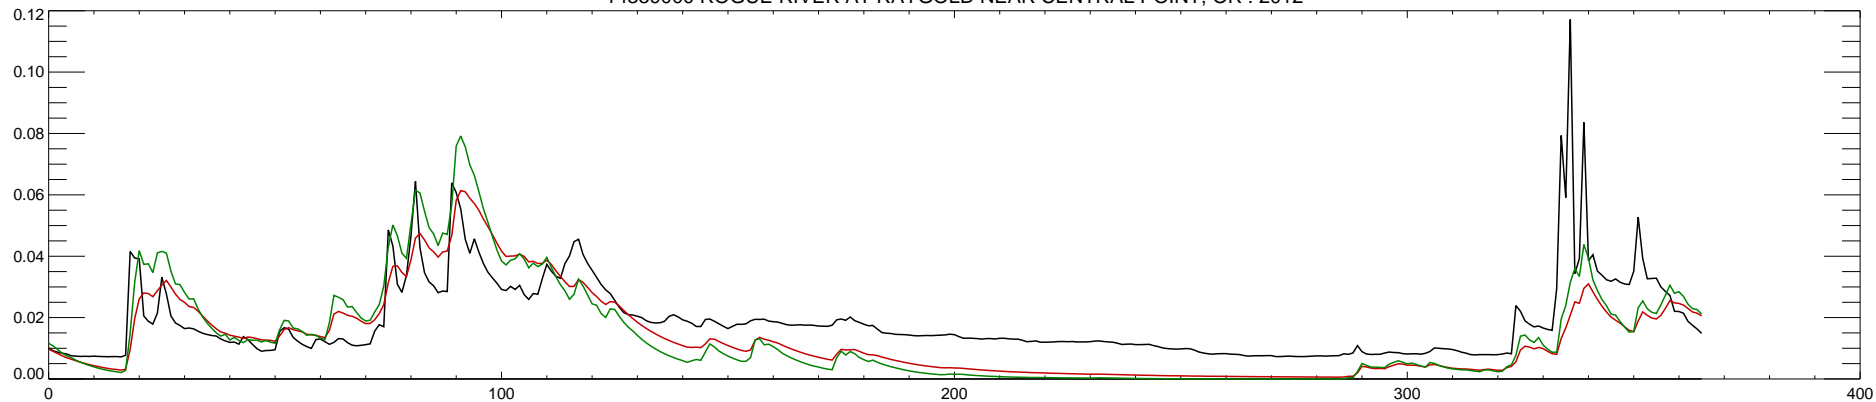

14359000 ROGUE RIVER AT RAYGOLD NEAR CENTRAL POINT, OR : 2013

14359000 ROGUE RIVER AT RAYGOLD NEAR CENTRAL POINT, OR : 2012