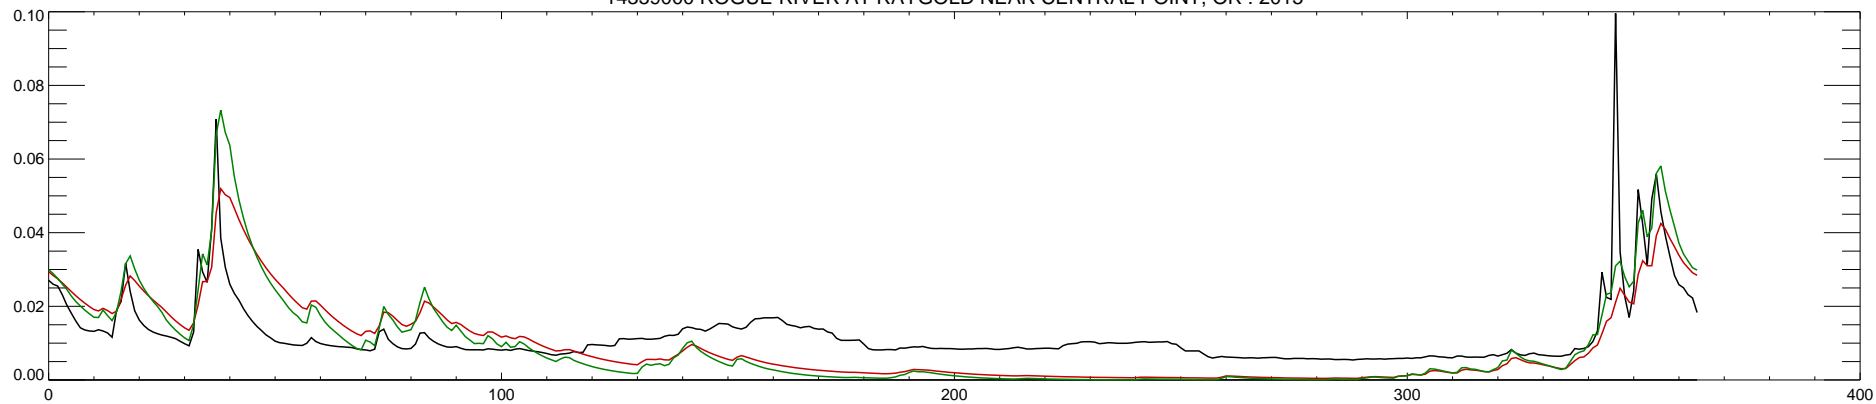

14359000 ROGUE RIVER AT RAYGOLD NEAR CENTRAL POINT, OR : 2016

14359000 ROGUE RIVER AT RAYGOLD NEAR CENTRAL POINT, OR : 2015