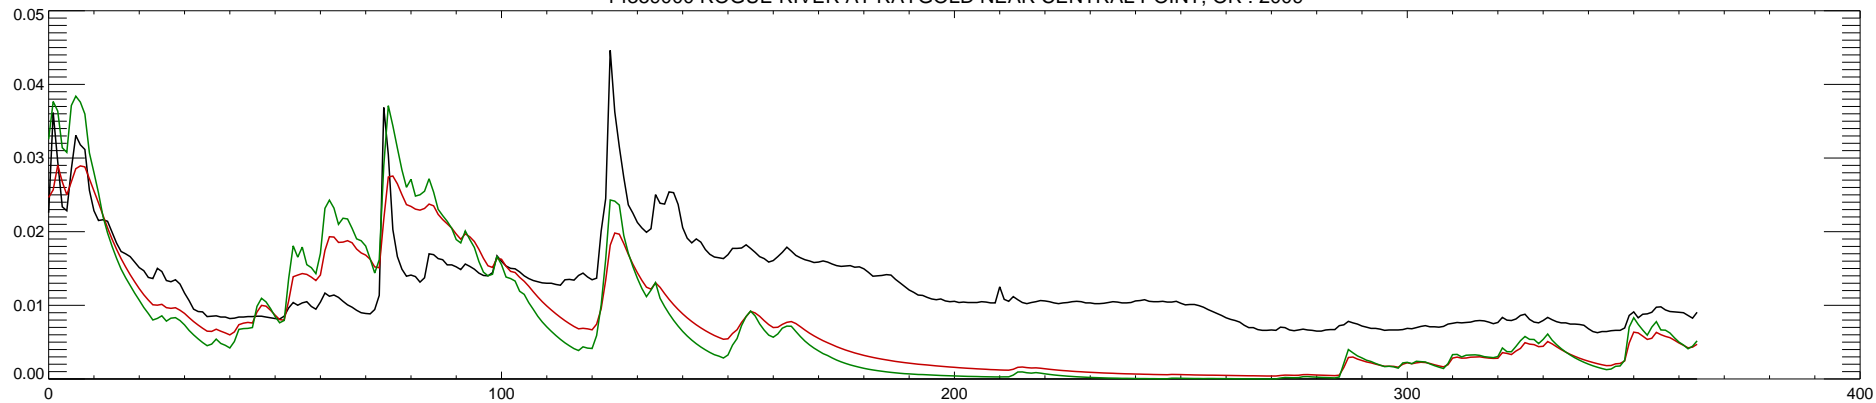

14359000 ROGUE RIVER AT RAYGOLD NEAR CENTRAL POINT, OR : 2006

14359000 ROGUE RIVER AT RAYGOLD NEAR CENTRAL POINT, OR : 2007

14359000 ROGUE RIVER AT RAYGOLD NEAR CENTRAL POINT, OR : 2008

14359000 ROGUE RIVER AT RAYGOLD NEAR CENTRAL POINT, OR : 2009