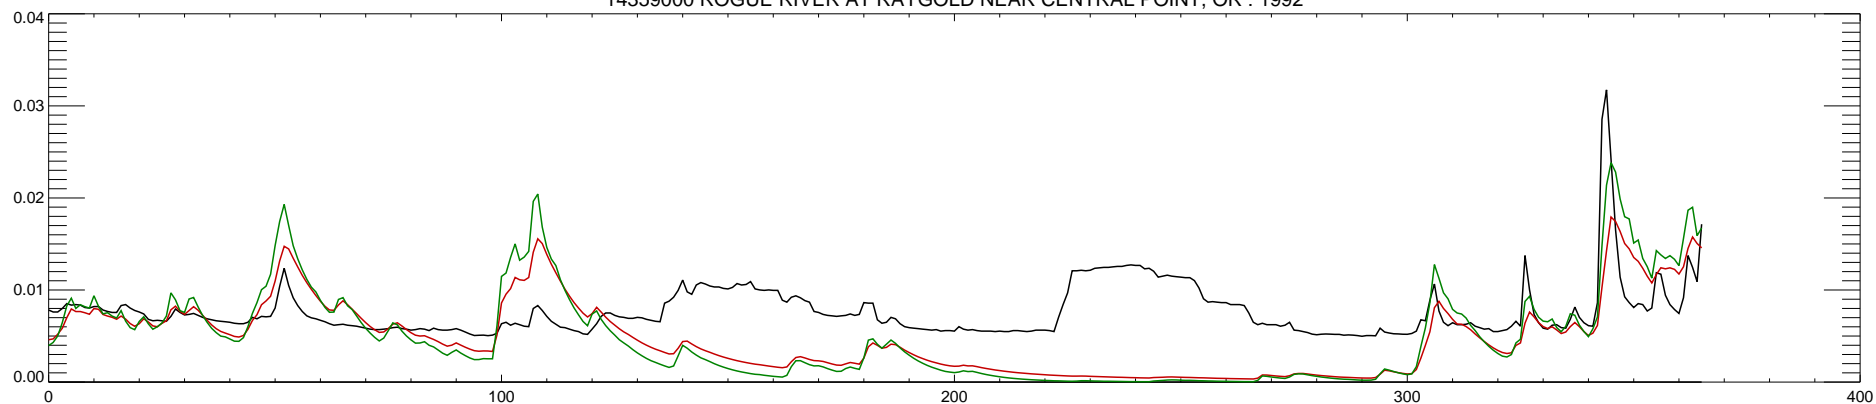

14359000 ROGUE RIVER AT RAYGOLD NEAR CENTRAL POINT, OR : 1990

14359000 ROGUE RIVER AT RAYGOLD NEAR CENTRAL POINT, OR : 1991

14359000 ROGUE RIVER AT RAYGOLD NEAR CENTRAL POINT, OR : 1992

14359000 ROGUE RIVER AT RAYGOLD NEAR CENTRAL POINT, OR : 1993