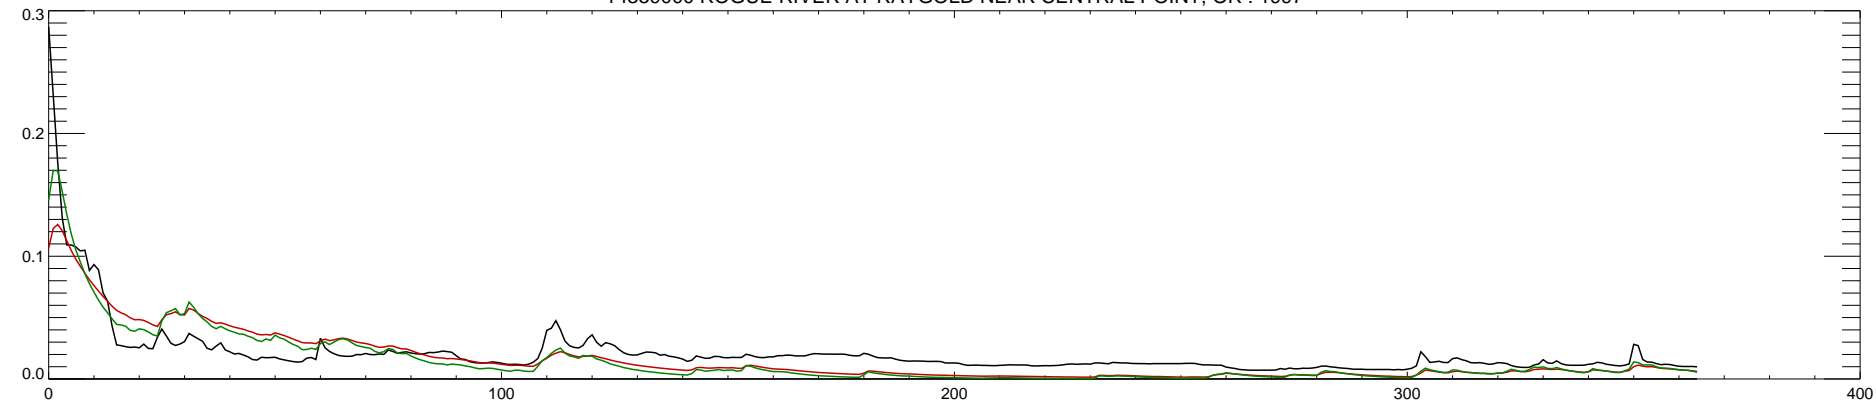

14359000 ROGUE RIVER AT RAYGOLD NEAR CENTRAL POINT, OR : 1994

14359000 ROGUE RIVER AT RAYGOLD NEAR CENTRAL POINT, OR : 1995

14359000 ROGUE RIVER AT RAYGOLD NEAR CENTRAL POINT, OR : 1996

14359000 ROGUE RIVER AT RAYGOLD NEAR CENTRAL POINT, OR : 1997