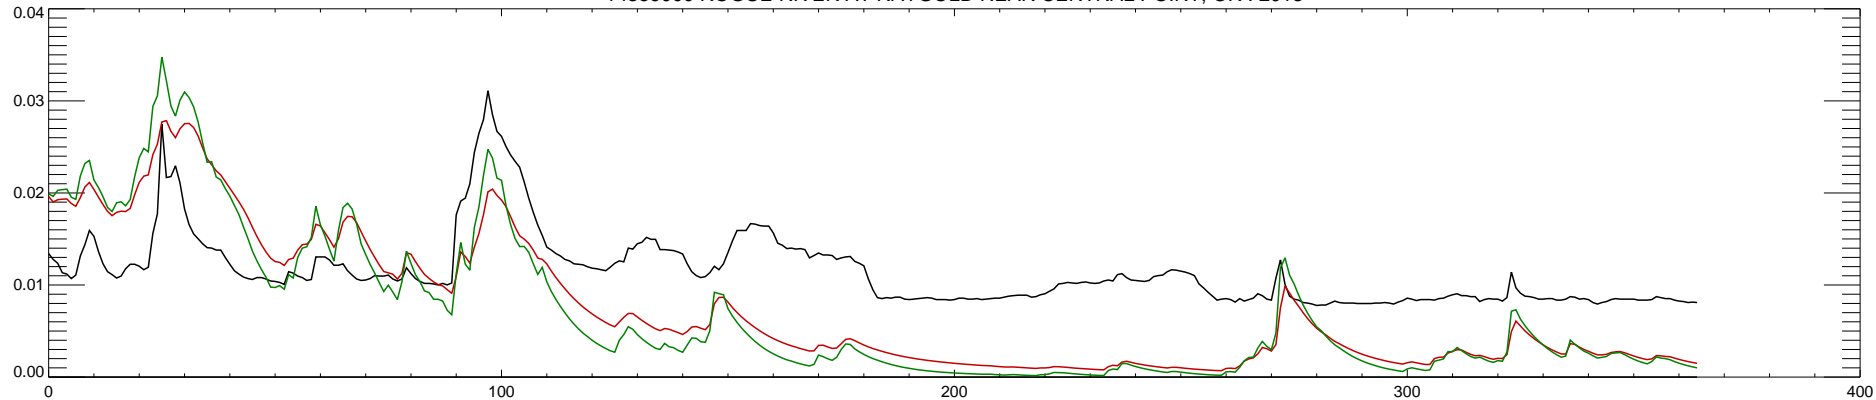

14359000 ROGUE RIVER AT RAYGOLD NEAR CENTRAL POINT, OR : 2010

14359000 ROGUE RIVER AT RAYGOLD NEAR CENTRAL POINT, OR : 2011

14359000 ROGUE RIVER AT RAYGOLD NEAR CENTRAL POINT, OR : 2012

14359000 ROGUE RIVER AT RAYGOLD NEAR CENTRAL POINT, OR : 2013