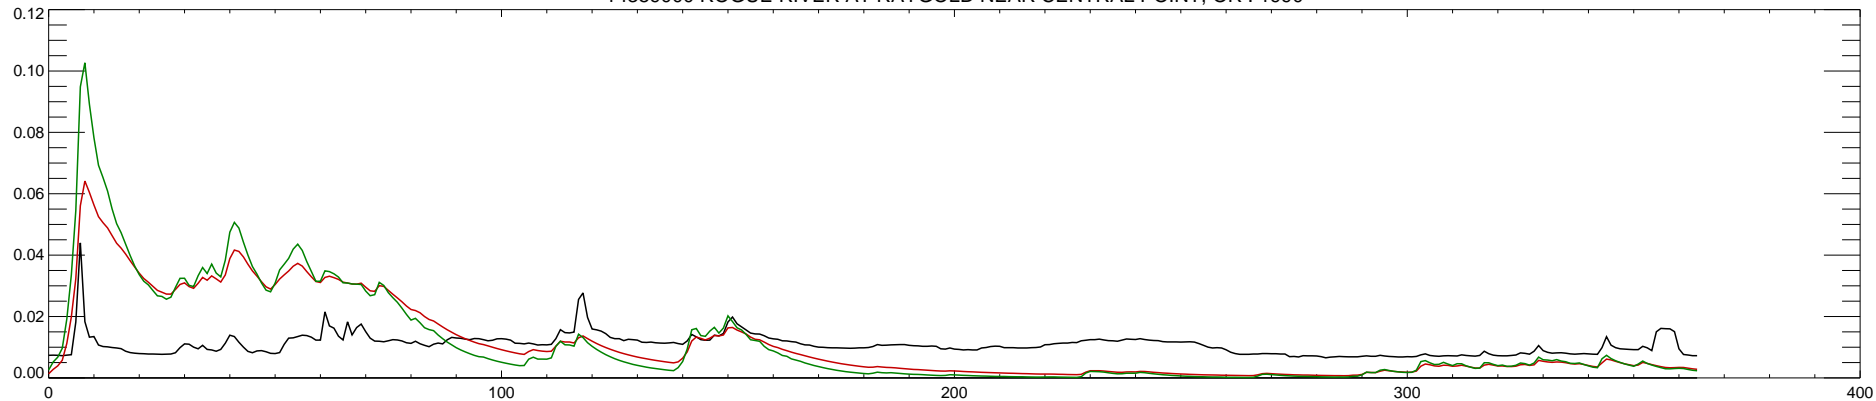

14359000 ROGUE RIVER AT RAYGOLD NEAR CENTRAL POINT, OR : 1990

14359000 ROGUE RIVER AT RAYGOLD NEAR CENTRAL POINT, OR : 1991

14359000 ROGUE RIVER AT RAYGOLD NEAR CENTRAL POINT, OR : 1992

14359000 ROGUE RIVER AT RAYGOLD NEAR CENTRAL POINT, OR : 1993