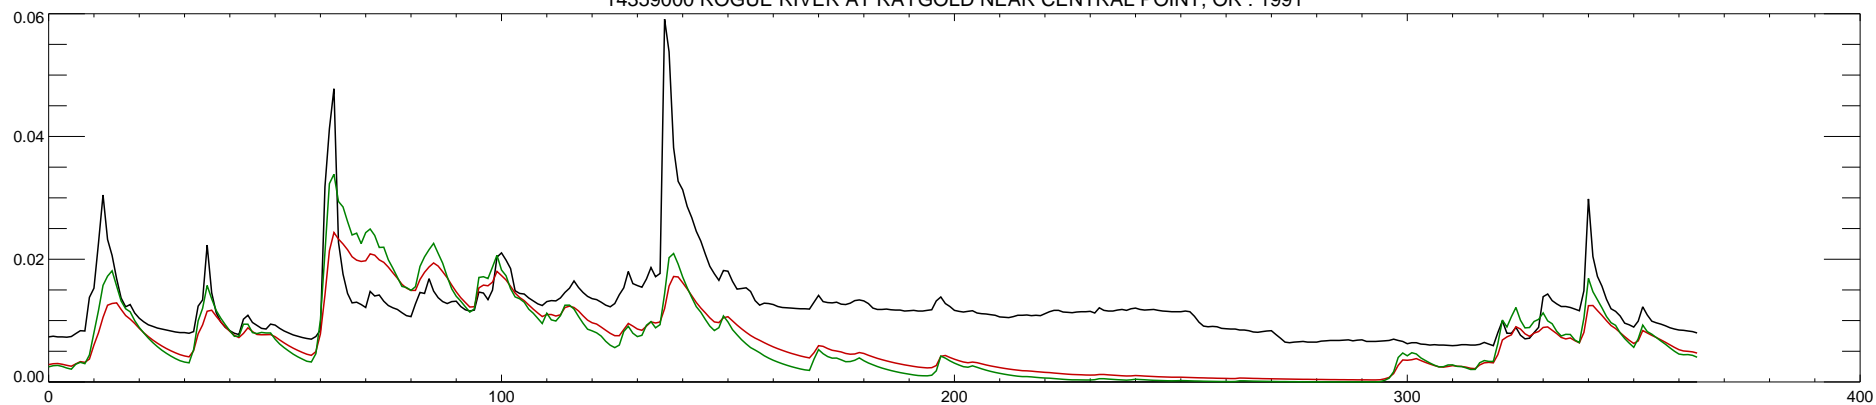

14359000 ROGUE RIVER AT RAYGOLD NEAR CENTRAL POINT, OR : 1990

14359000 ROGUE RIVER AT RAYGOLD NEAR CENTRAL POINT, OR : 1991

14359000 ROGUE RIVER AT RAYGOLD NEAR CENTRAL POINT, OR : 1992

14359000 ROGUE RIVER AT RAYGOLD NEAR CENTRAL POINT, OR : 1993