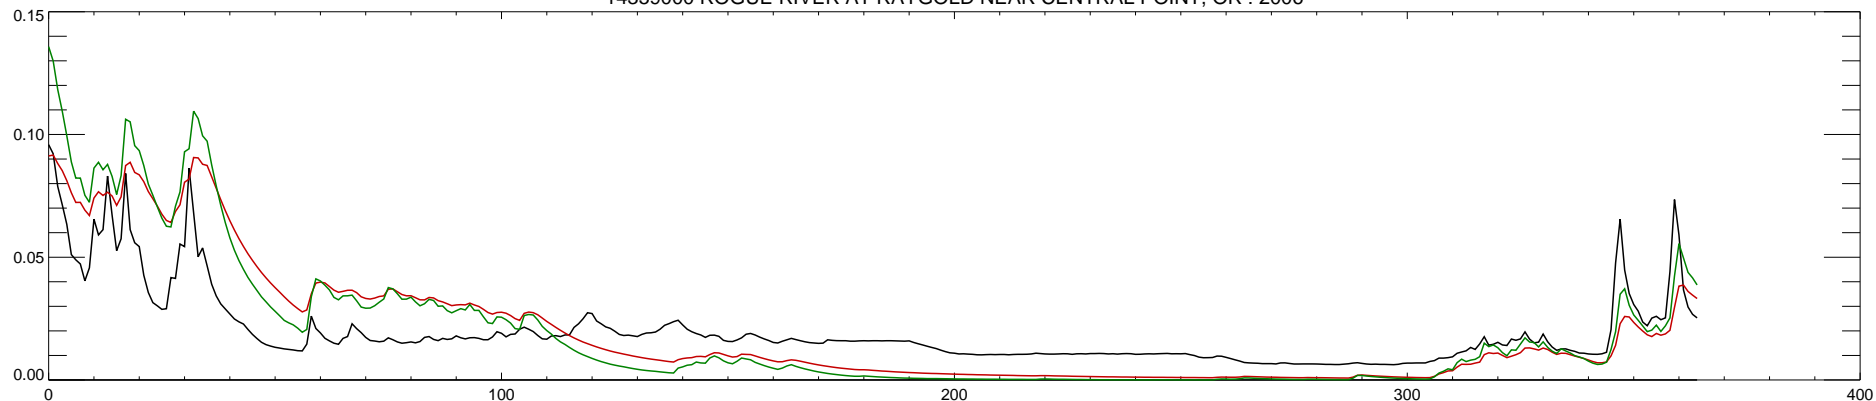

14359000 ROGUE RIVER AT RAYGOLD NEAR CENTRAL POINT, OR : 2007

14359000 ROGUE RIVER AT RAYGOLD NEAR CENTRAL POINT, OR : 2006