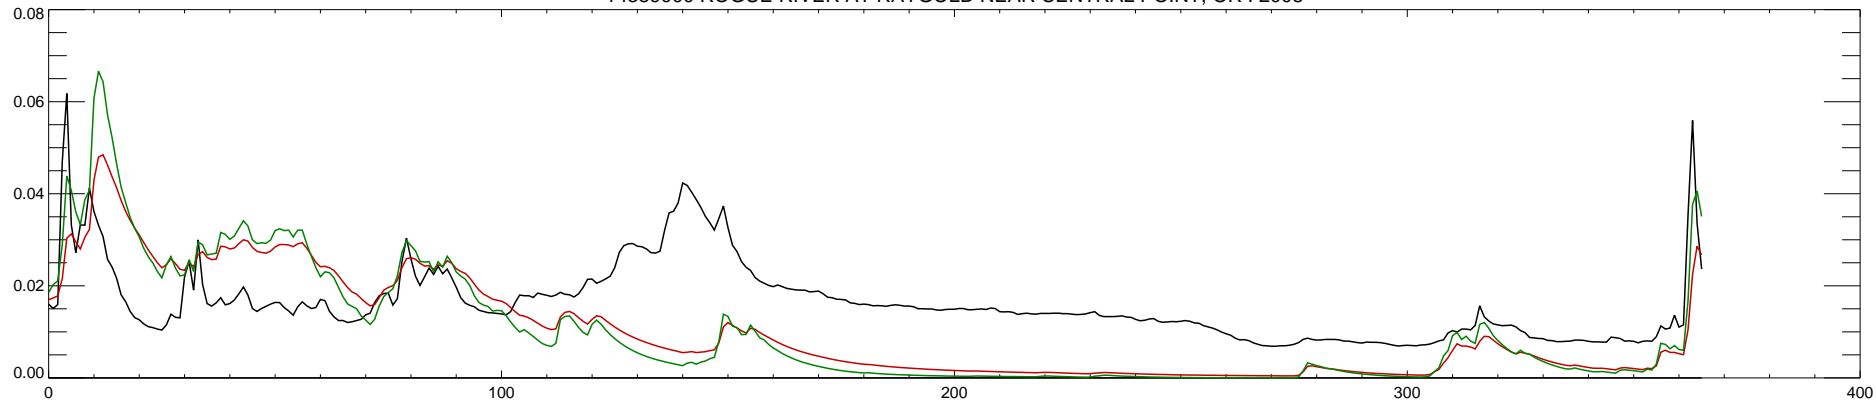

14359000 ROGUE RIVER AT RAYGOLD NEAR CENTRAL POINT, OR : 2009

14359000 ROGUE RIVER AT RAYGOLD NEAR CENTRAL POINT, OR : 2008