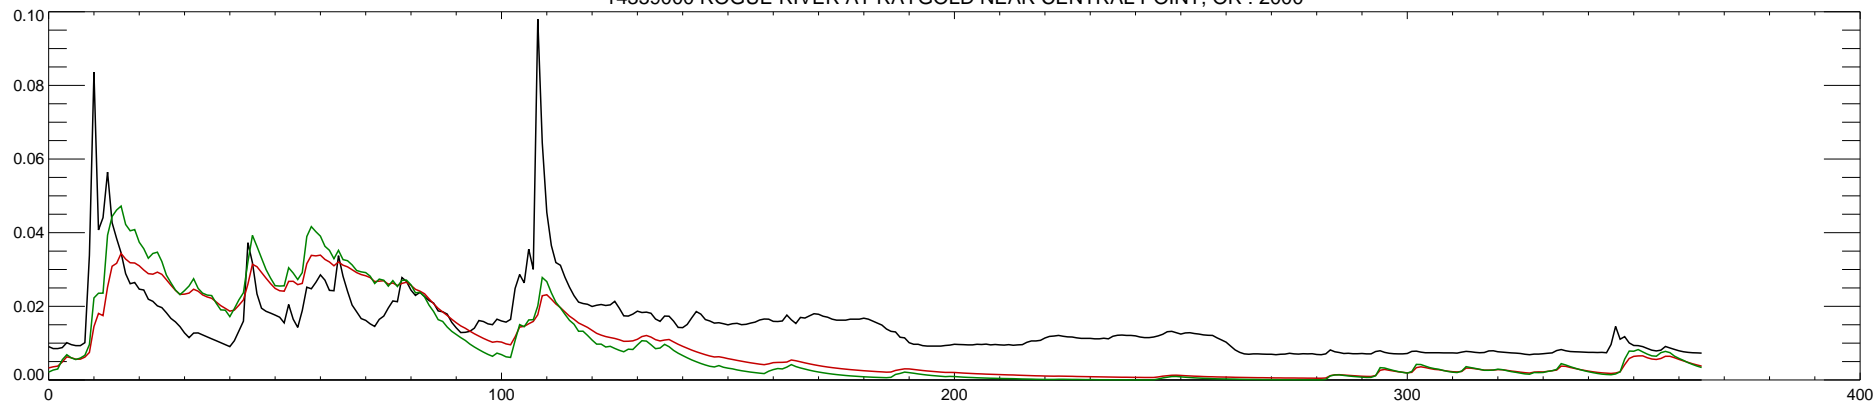

14359000 ROGUE RIVER AT RAYGOLD NEAR CENTRAL POINT, OR : 2001

14359000 ROGUE RIVER AT RAYGOLD NEAR CENTRAL POINT, OR : 2000