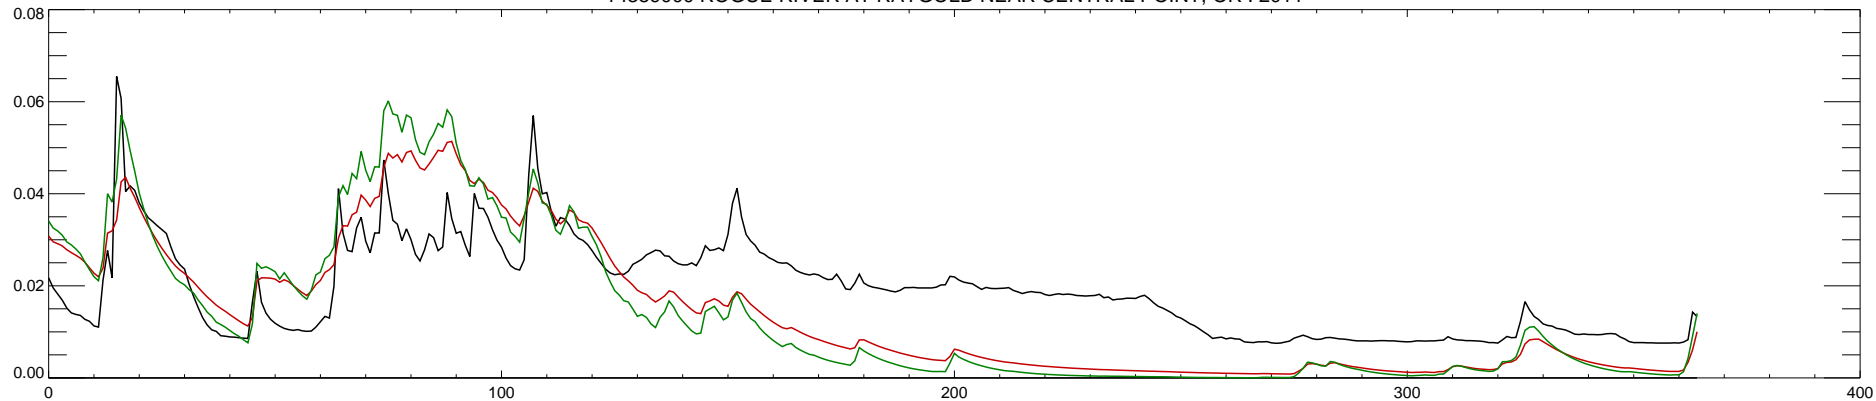

14359000 ROGUE RIVER AT RAYGOLD NEAR CENTRAL POINT, OR : 2012

14359000 ROGUE RIVER AT RAYGOLD NEAR CENTRAL POINT, OR : 2011