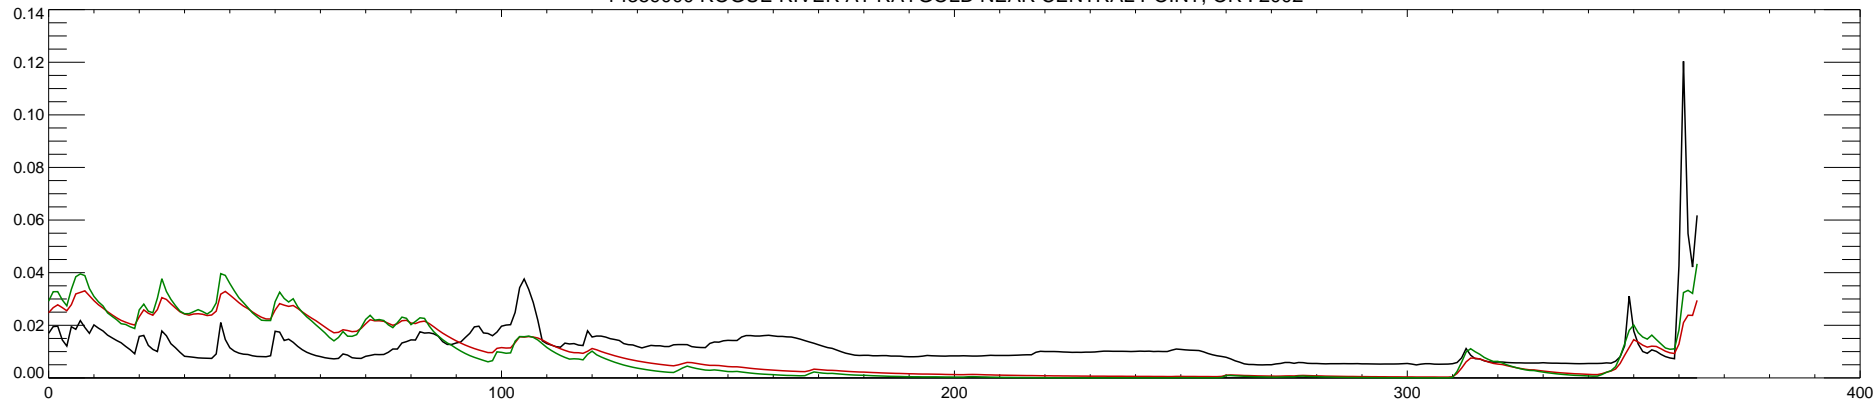

14359000 ROGUE RIVER AT RAYGOLD NEAR CENTRAL POINT, OR : 2003

14359000 ROGUE RIVER AT RAYGOLD NEAR CENTRAL POINT, OR : 2002