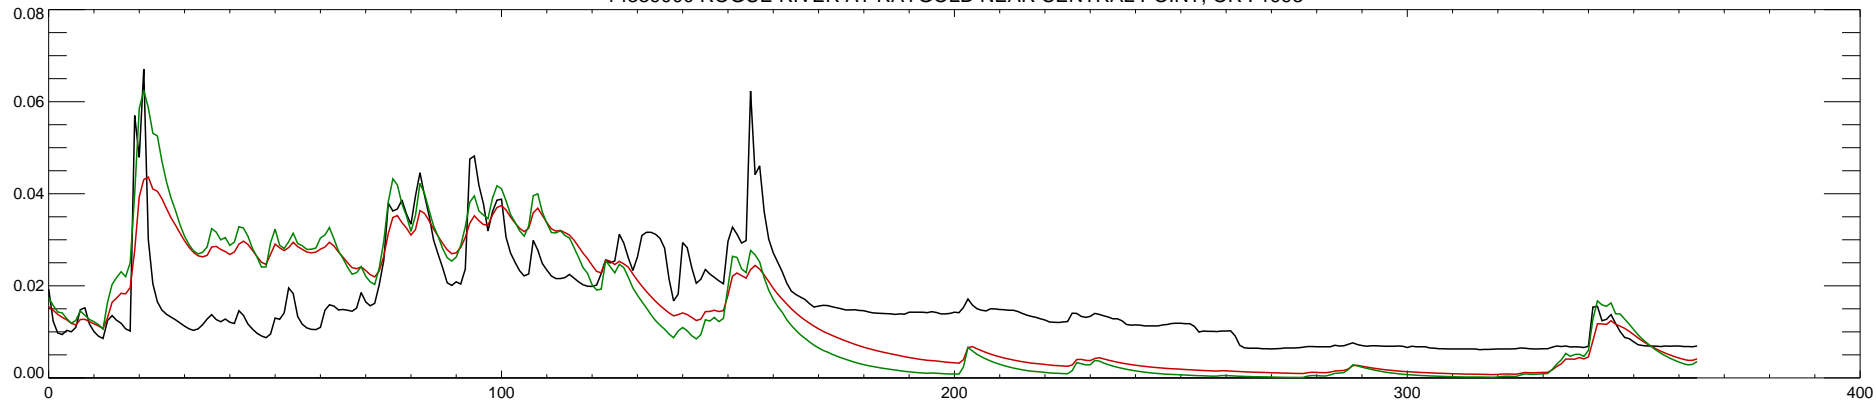

14359000 ROGUE RIVER AT RAYGOLD NEAR CENTRAL POINT, OR : 1990

14359000 ROGUE RIVER AT RAYGOLD NEAR CENTRAL POINT, OR : 1991

14359000 ROGUE RIVER AT RAYGOLD NEAR CENTRAL POINT, OR : 1992

14359000 ROGUE RIVER AT RAYGOLD NEAR CENTRAL POINT, OR : 1993