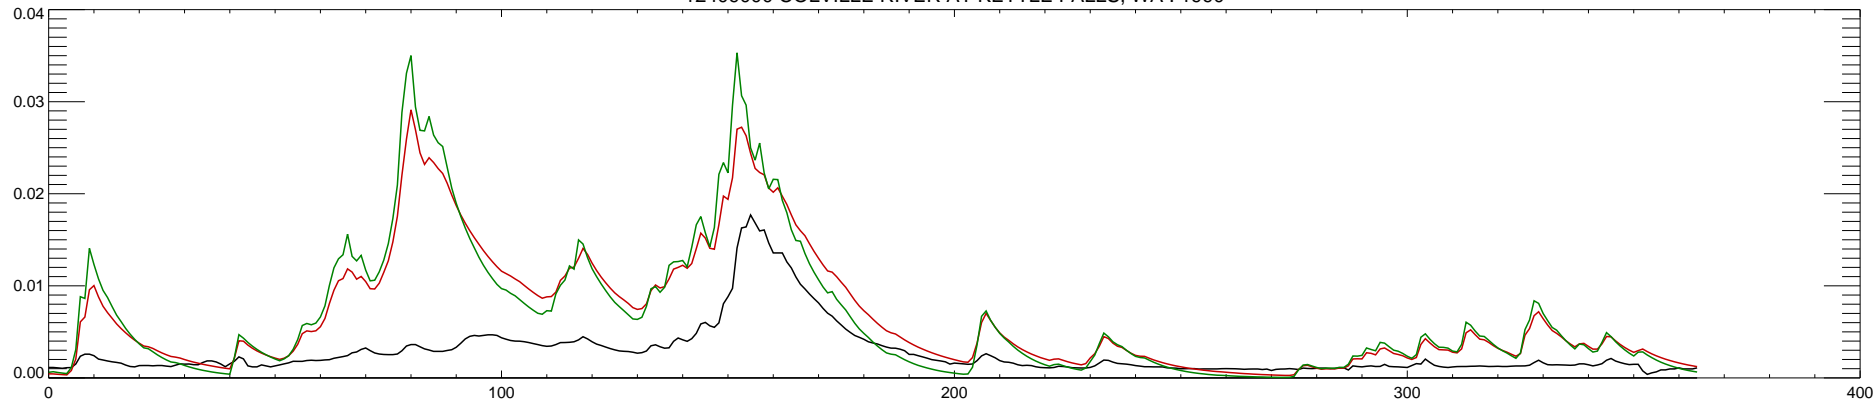

12409000 COLVILLE RIVER AT KETTLE FALLS, WA : 1990

12409000 COLVILLE RIVER AT KETTLE FALLS, WA : 1991

12409000 COLVILLE RIVER AT KETTLE FALLS, WA : 1992

12409000 COLVILLE RIVER AT KETTLE FALLS, WA : 1993