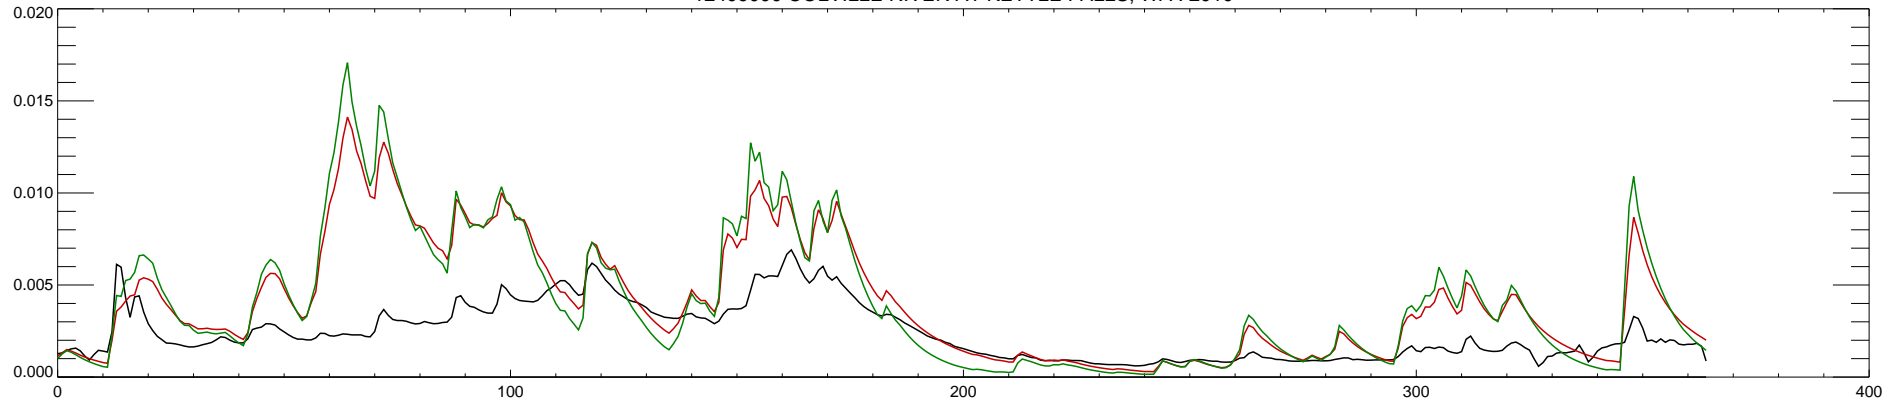

12409000 COLVILLE RIVER AT KETTLE FALLS, WA : 2011

12409000 COLVILLE RIVER AT KETTLE FALLS, WA : 2010