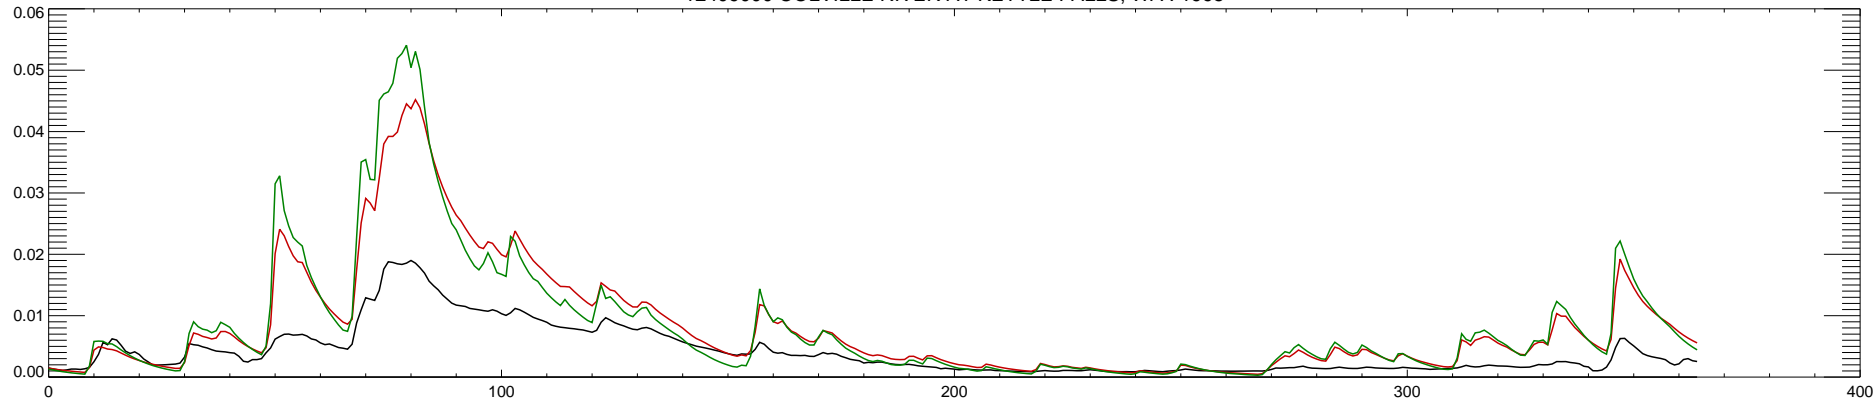

12409000 COLVILLE RIVER AT KETTLE FALLS, WA : 1996

12409000 COLVILLE RIVER AT KETTLE FALLS, WA : 1995