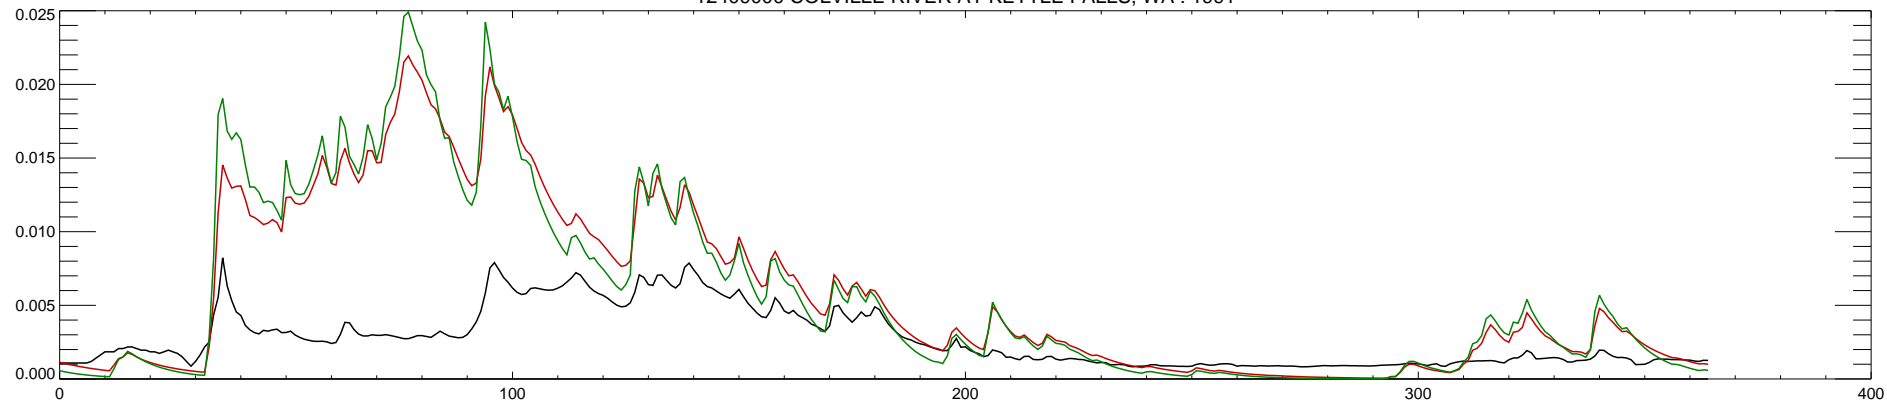

12409000 COLVILLE RIVER AT KETTLE FALLS, WA : 1990

12409000 COLVILLE RIVER AT KETTLE FALLS, WA : 1991

12409000 COLVILLE RIVER AT KETTLE FALLS, WA : 1992

12409000 COLVILLE RIVER AT KETTLE FALLS, WA : 1993