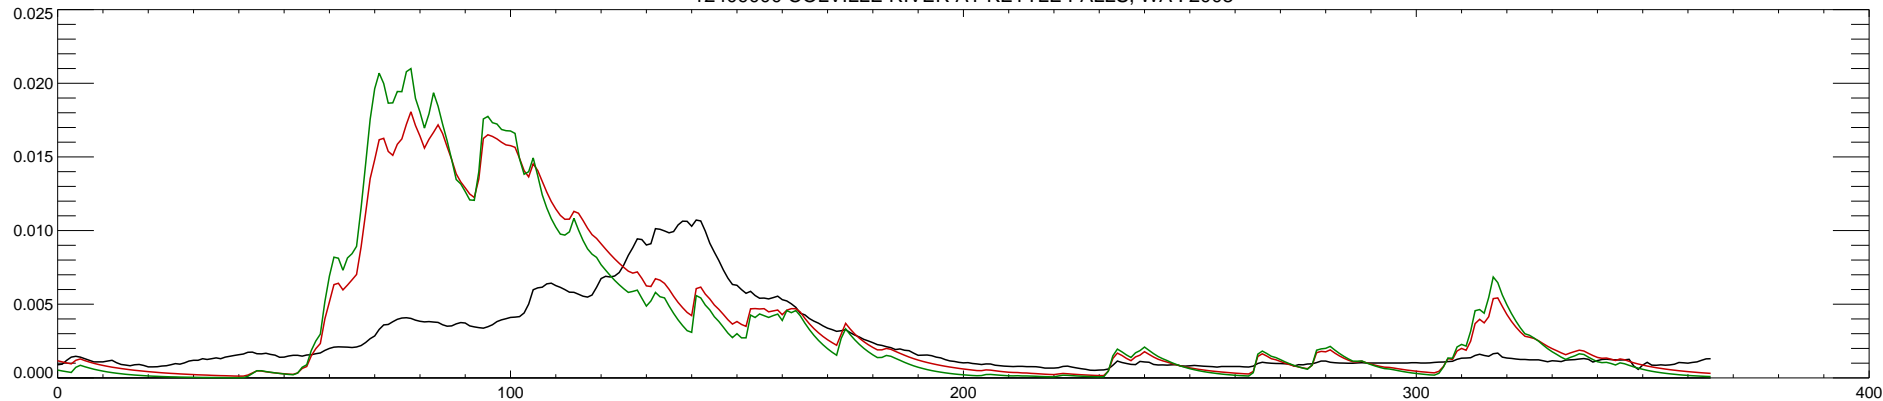

12409000 COLVILLE RIVER AT KETTLE FALLS, WA : 2009

12409000 COLVILLE RIVER AT KETTLE FALLS, WA : 2008