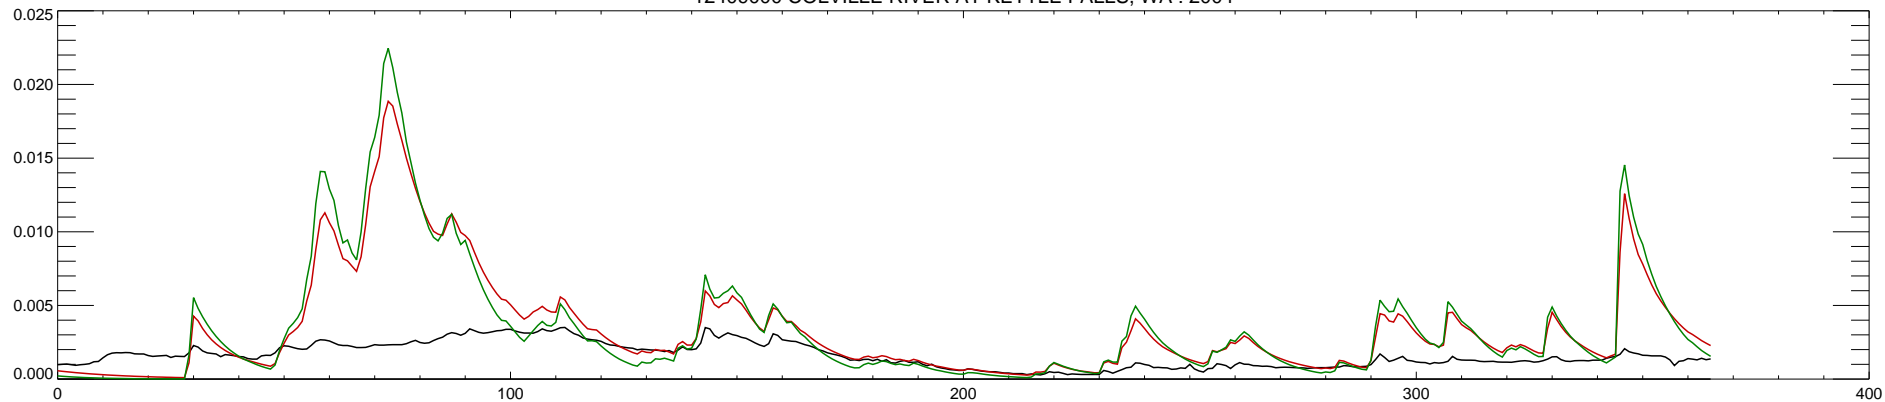

12409000 COLVILLE RIVER AT KETTLE FALLS, WA : 2005

12409000 COLVILLE RIVER AT KETTLE FALLS, WA : 2004