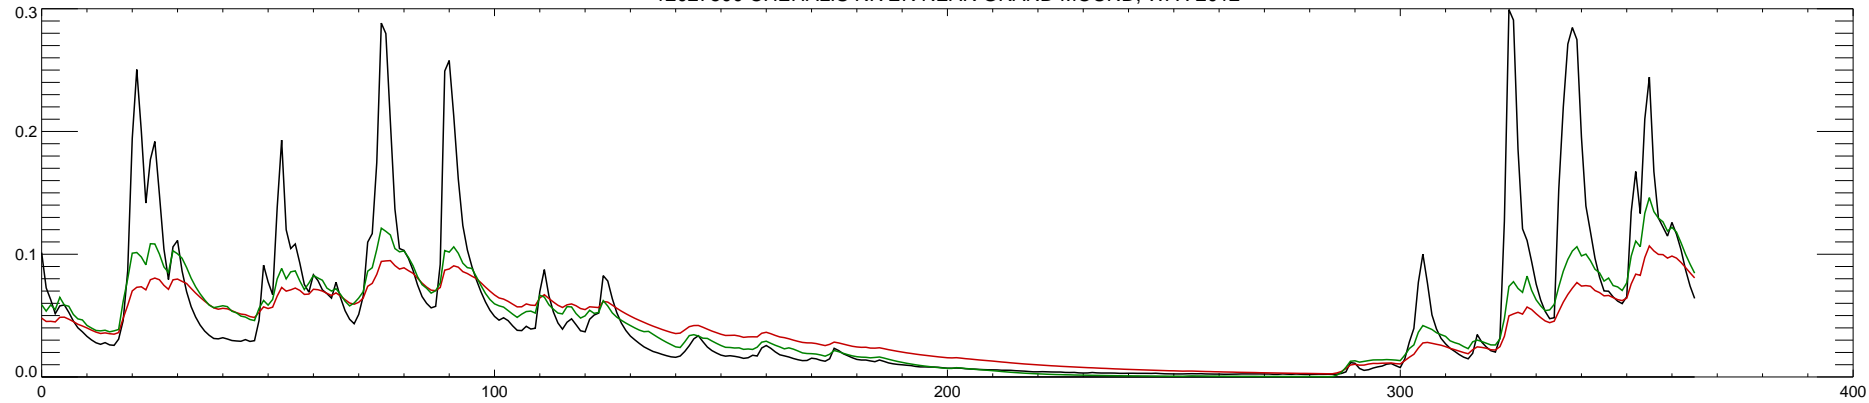

12027500 CHEHALIS RIVER NEAR GRAND MOUND, WA : 2004

12027500 CHEHALIS RIVER NEAR GRAND MOUND, WA : 2011

12027500 CHEHALIS RIVER NEAR GRAND MOUND, WA : 2012

12027500 CHEHALIS RIVER NEAR GRAND MOUND, WA : 2013