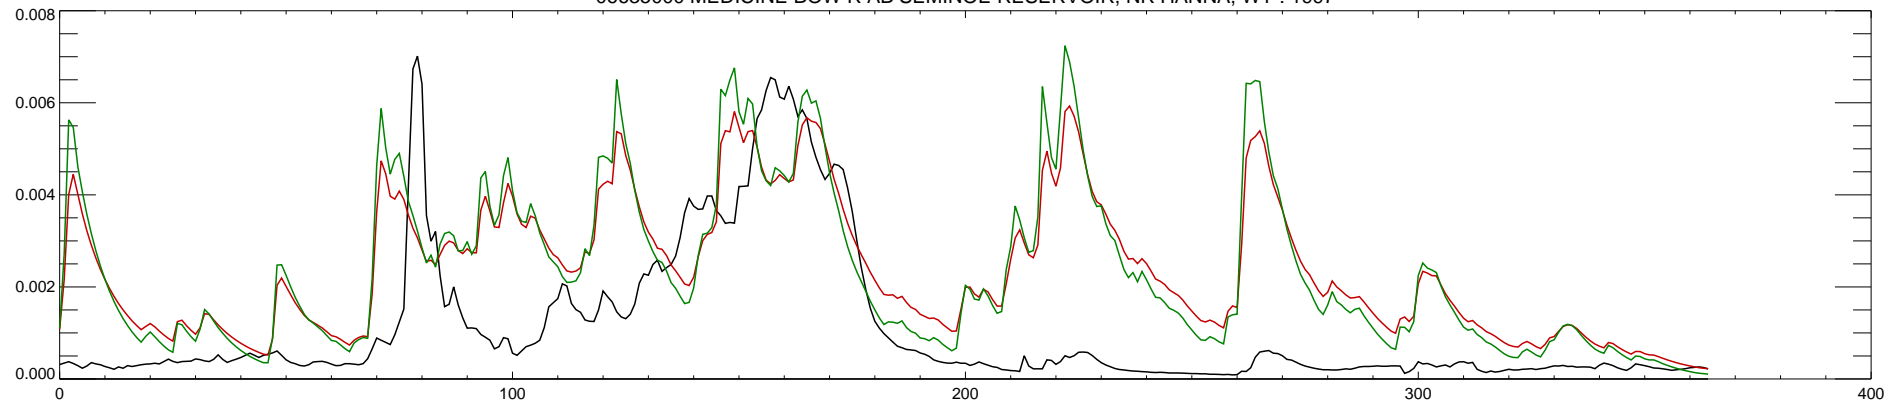

06635000 MEDICINE BOW R AB SEMINOE RESERVOIR, NR HANNA, WY : 1994

06635000 MEDICINE BOW R AB SEMINOE RESERVOIR, NR HANNA, WY : 1995

06635000 MEDICINE BOW R AB SEMINOE RESERVOIR, NR HANNA, WY : 1996

06635000 MEDICINE BOW R AB SEMINOE RESERVOIR, NR HANNA, WY : 1997