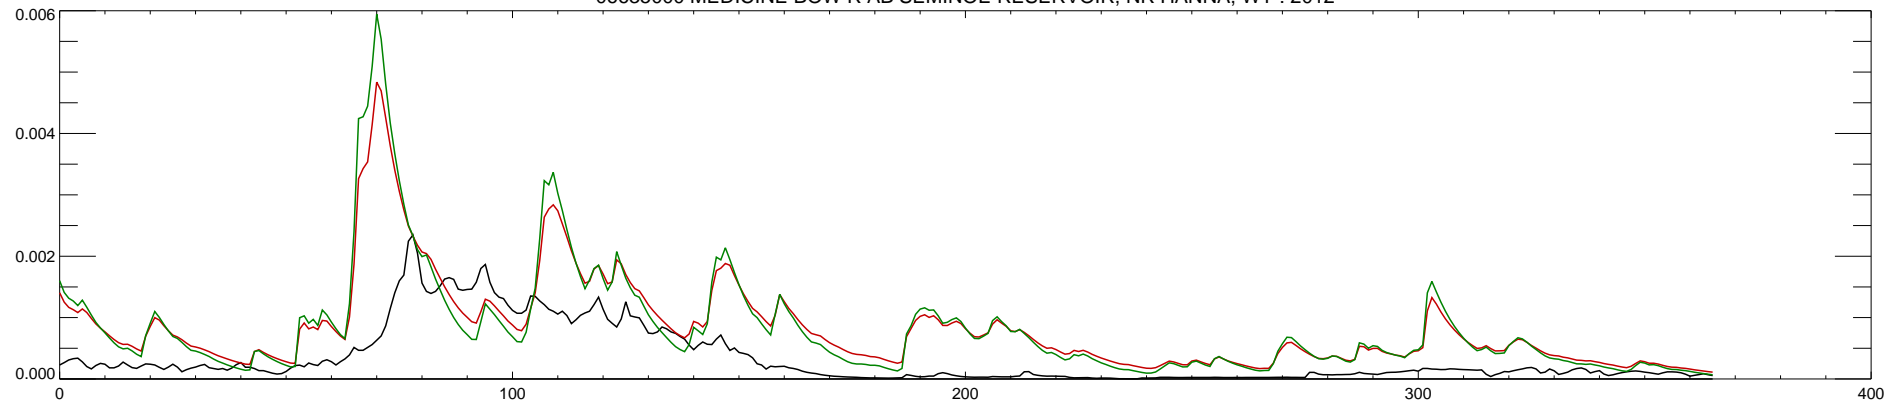

06635000 MEDICINE BOW R AB SEMINOE RESERVOIR, NR HANNA, WY : 2013

06635000 MEDICINE BOW R AB SEMINOE RESERVOIR, NR HANNA, WY : 2012