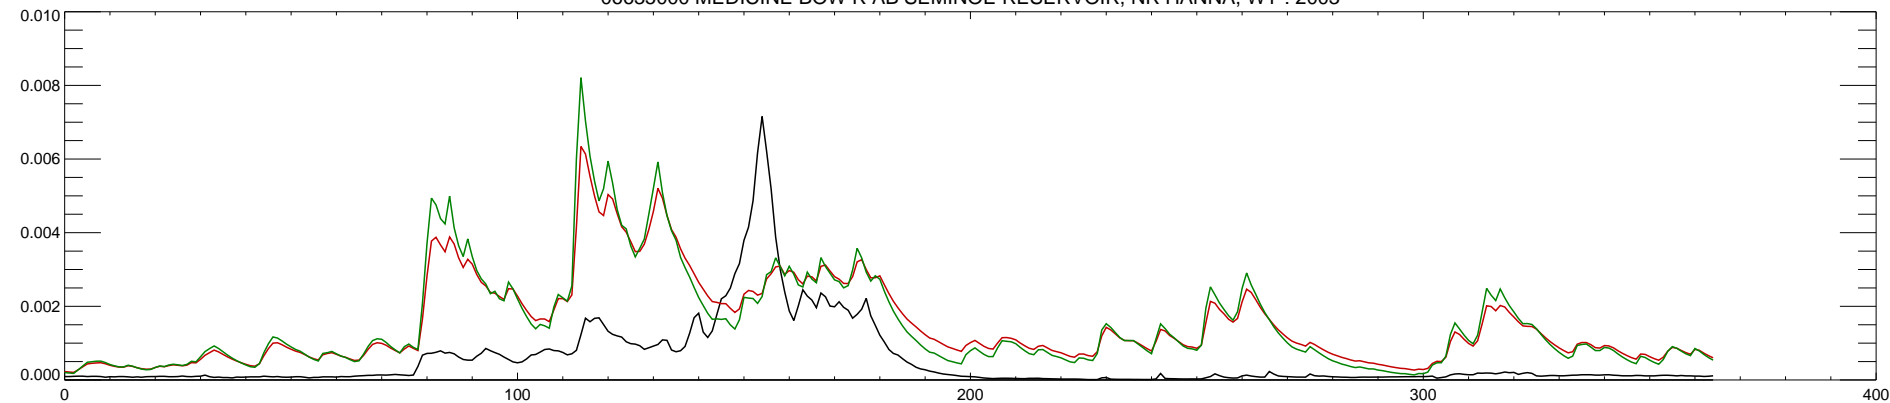

06635000 MEDICINE BOW R AB SEMINOE RESERVOIR, NR HANNA, WY : 2004

06635000 MEDICINE BOW R AB SEMINOE RESERVOIR, NR HANNA, WY : 2003