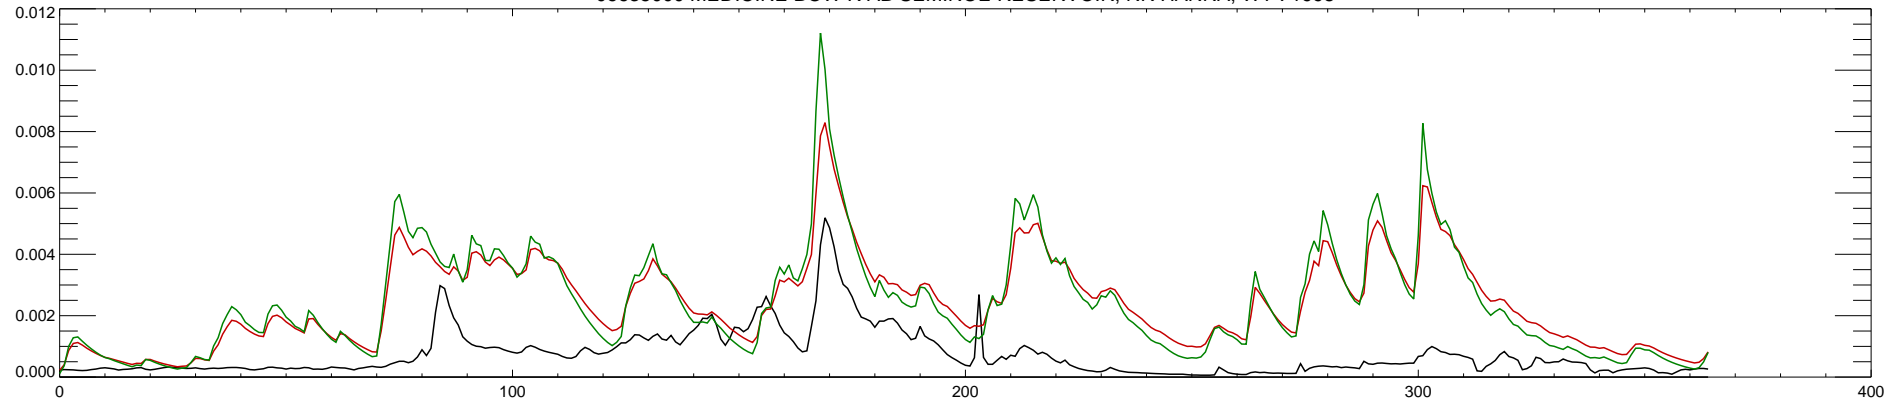

06635000 MEDICINE BOW R AB SEMINOE RESERVOIR, NR HANNA, WY : 1999

06635000 MEDICINE BOW R AB SEMINOE RESERVOIR, NR HANNA, WY : 1998