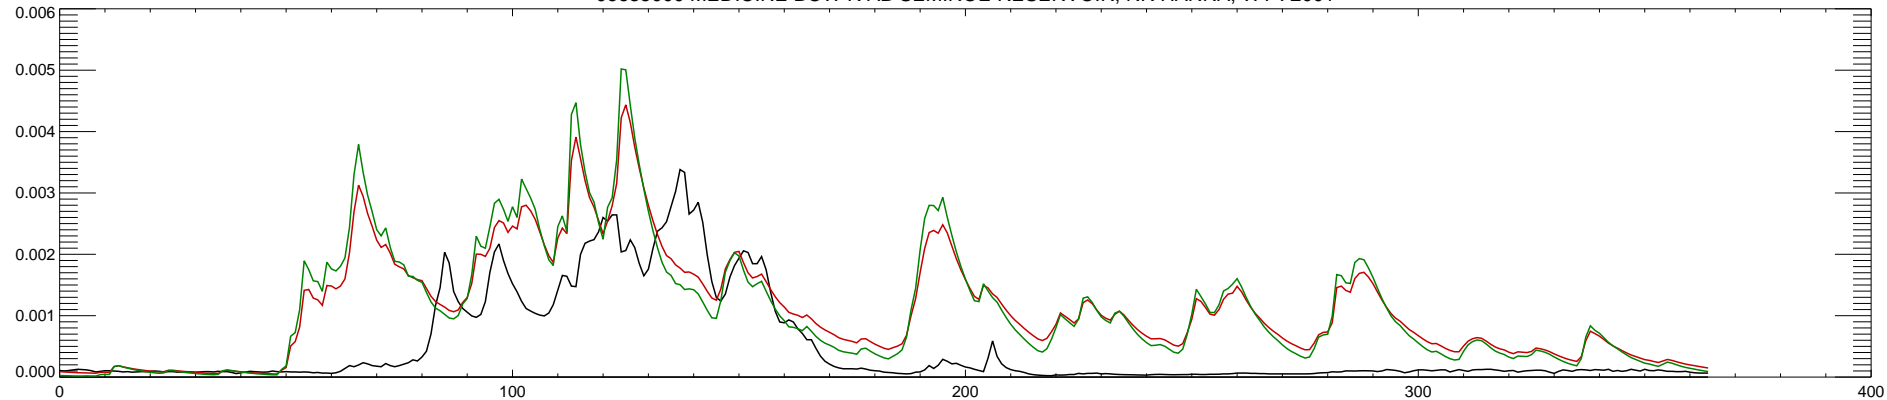

06635000 MEDICINE BOW R AB SEMINOE RESERVOIR, NR HANNA, WY : 1998

06635000 MEDICINE BOW R AB SEMINOE RESERVOIR, NR HANNA, WY : 1999

06635000 MEDICINE BOW R AB SEMINOE RESERVOIR, NR HANNA, WY : 2000

06635000 MEDICINE BOW R AB SEMINOE RESERVOIR, NR HANNA, WY : 2001