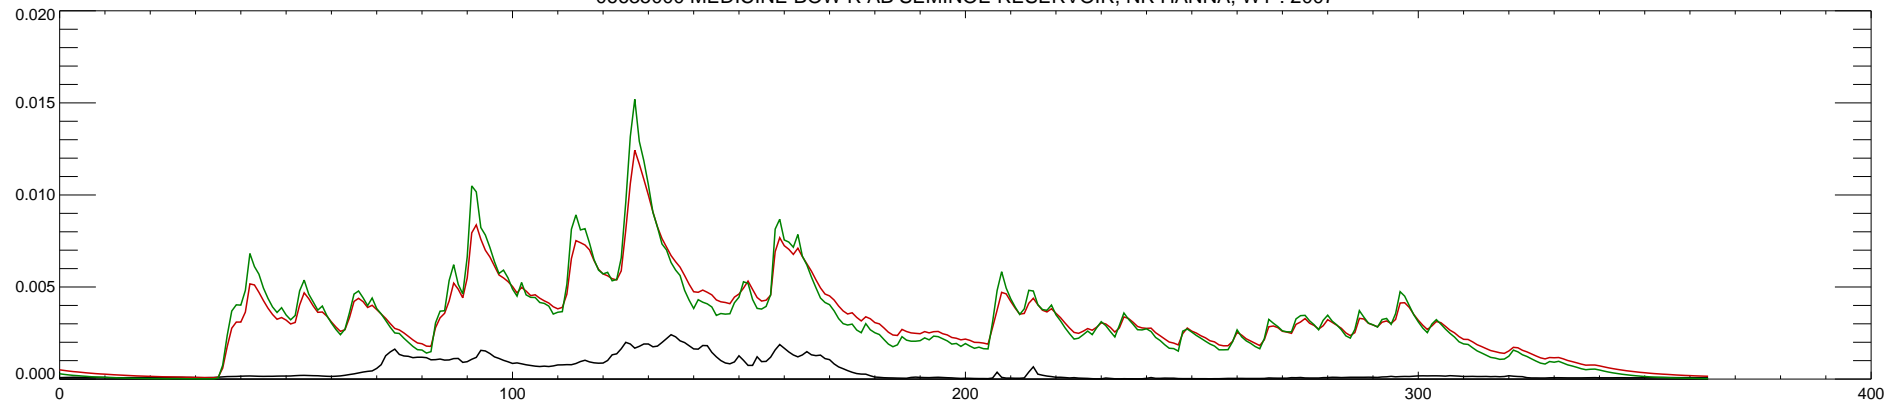

06635000 MEDICINE BOW R AB SEMINOE RESERVOIR, NR HANNA, WY : 2008

06635000 MEDICINE BOW R AB SEMINOE RESERVOIR, NR HANNA, WY : 2007