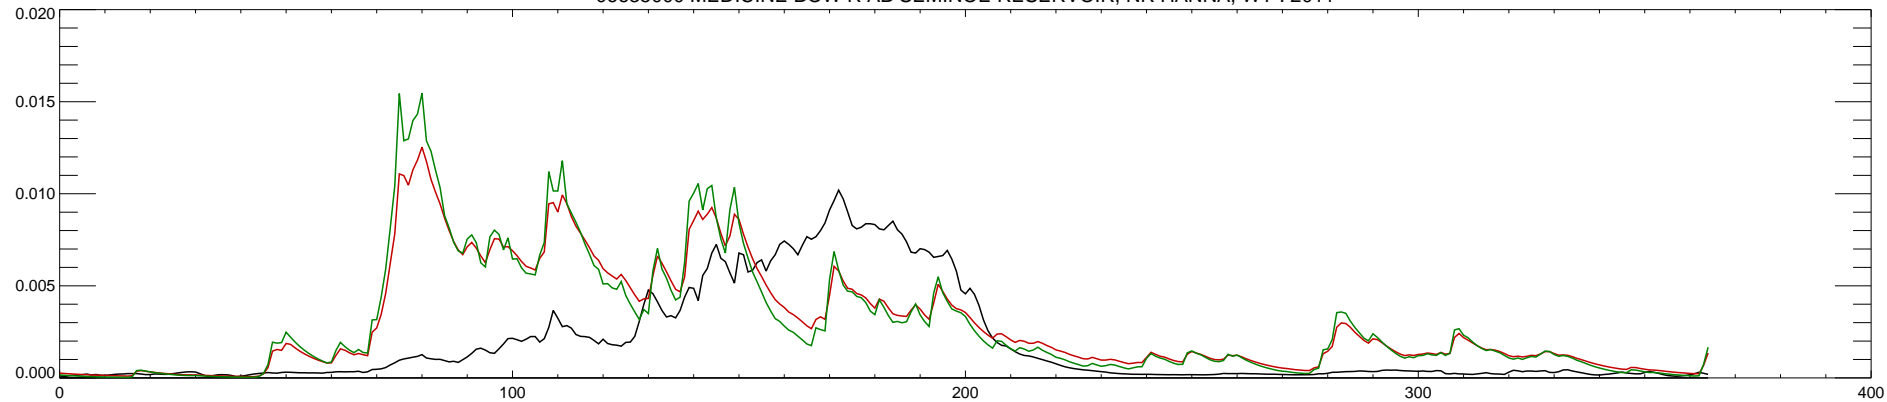

06635000 MEDICINE BOW R AB SEMINOE RESERVOIR, NR HANNA, WY : 2012

06635000 MEDICINE BOW R AB SEMINOE RESERVOIR, NR HANNA, WY : 2011