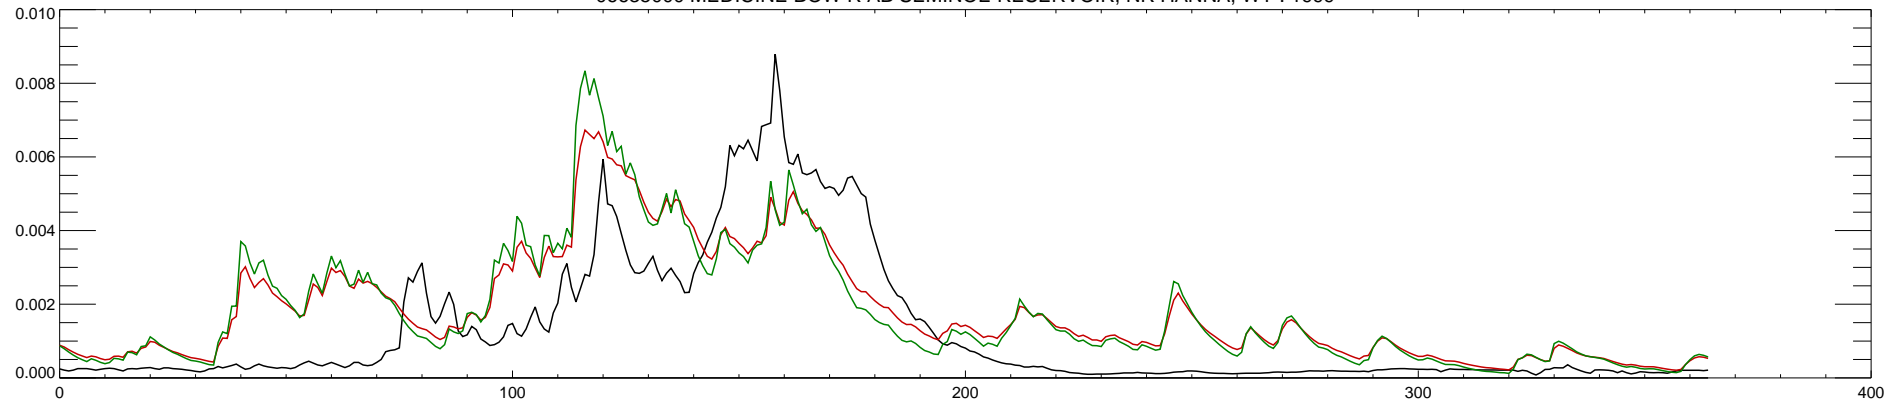

06635000 MEDICINE BOW R AB SEMINOE RESERVOIR, NR HANNA, WY : 2000

06635000 MEDICINE BOW R AB SEMINOE RESERVOIR, NR HANNA, WY : 1999