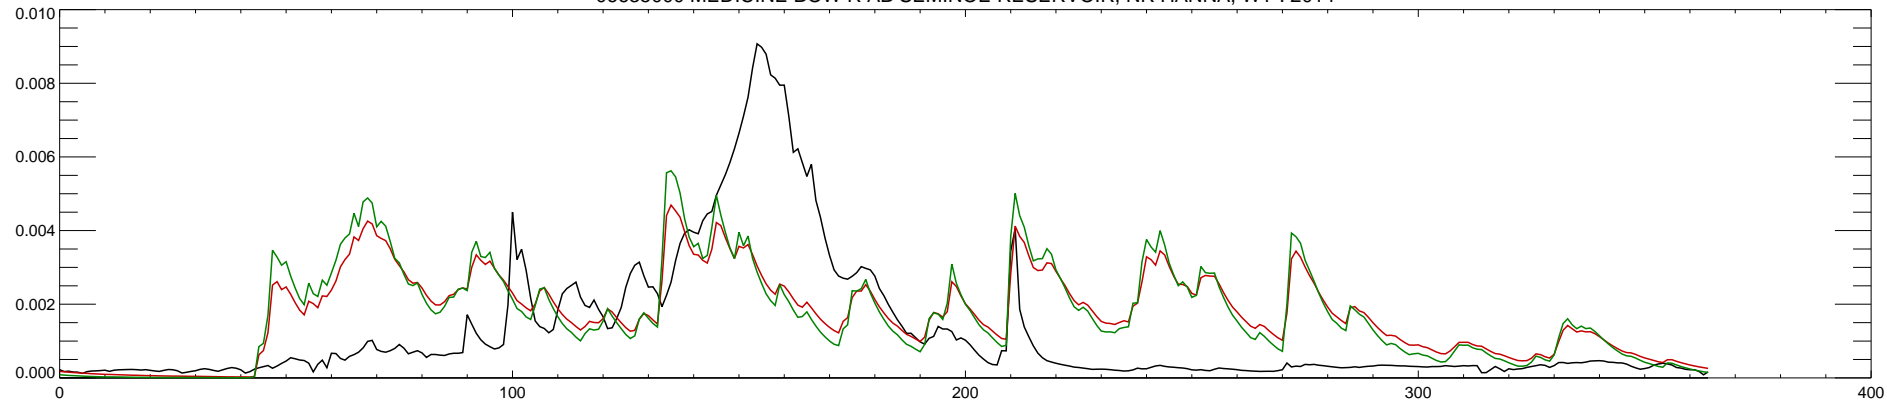

06635000 MEDICINE BOW R AB SEMINOE RESERVOIR, NR HANNA, WY : 2015

06635000 MEDICINE BOW R AB SEMINOE RESERVOIR, NR HANNA, WY : 2014