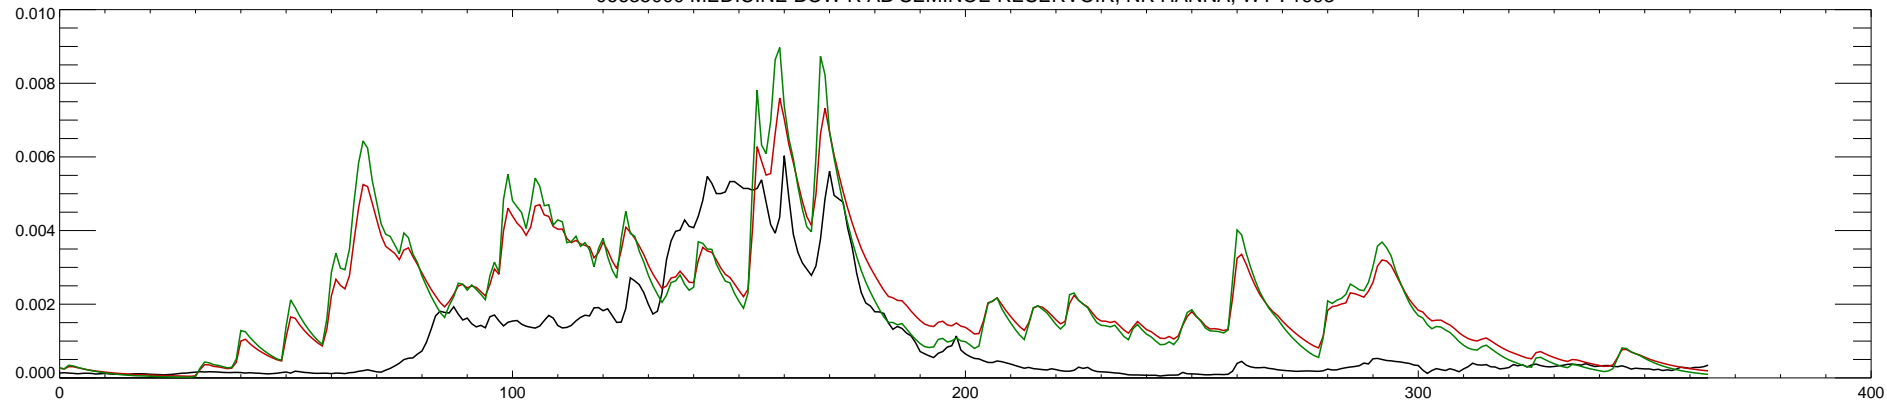

06635000 MEDICINE BOW R AB SEMINOE RESERVOIR, NR HANNA, WY : 1990

06635000 MEDICINE BOW R AB SEMINOE RESERVOIR, NR HANNA, WY : 1991

06635000 MEDICINE BOW R AB SEMINOE RESERVOIR, NR HANNA, WY : 1992

06635000 MEDICINE BOW R AB SEMINOE RESERVOIR, NR HANNA, WY : 1993