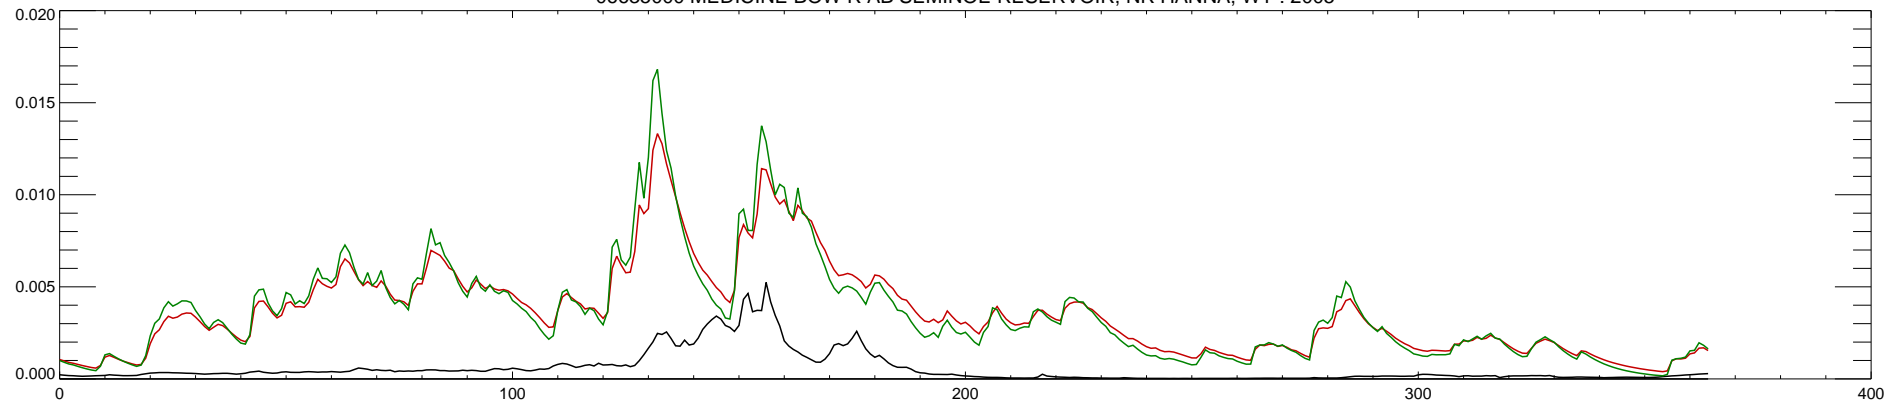

06635000 MEDICINE BOW R AB SEMINOE RESERVOIR, NR HANNA, WY : 2002

06635000 MEDICINE BOW R AB SEMINOE RESERVOIR, NR HANNA, WY : 2003

06635000 MEDICINE BOW R AB SEMINOE RESERVOIR, NR HANNA, WY : 2004

06635000 MEDICINE BOW R AB SEMINOE RESERVOIR, NR HANNA, WY : 2005