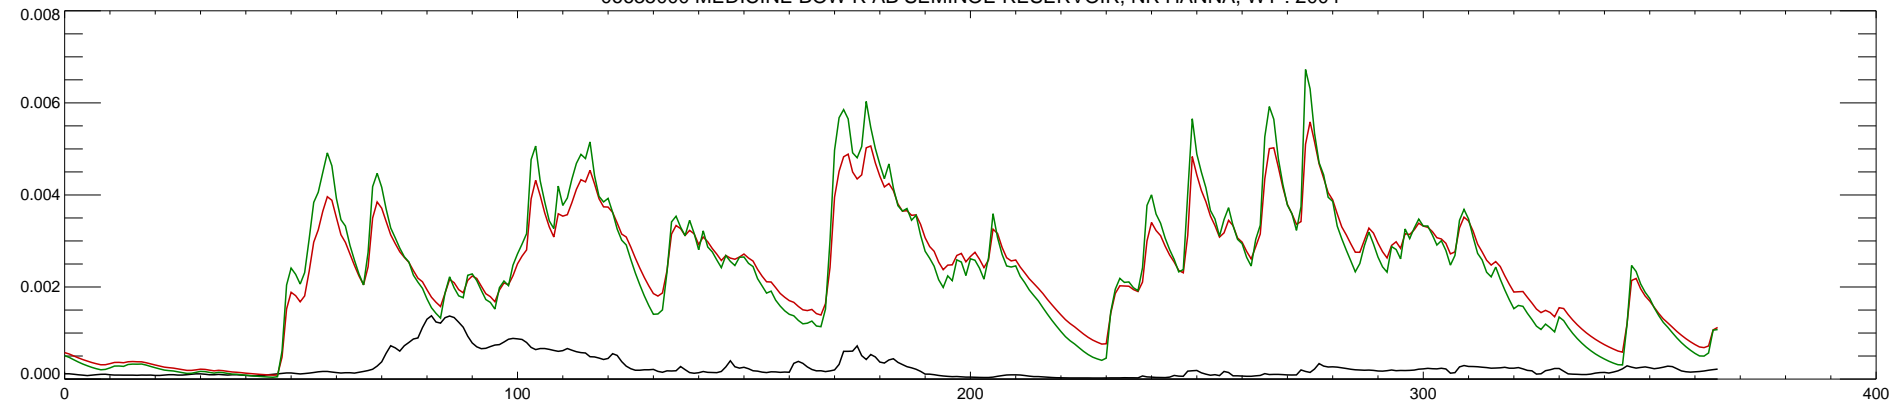

06635000 MEDICINE BOW R AB SEMINOE RESERVOIR, NR HANNA, WY : 2005

06635000 MEDICINE BOW R AB SEMINOE RESERVOIR, NR HANNA, WY : 2004