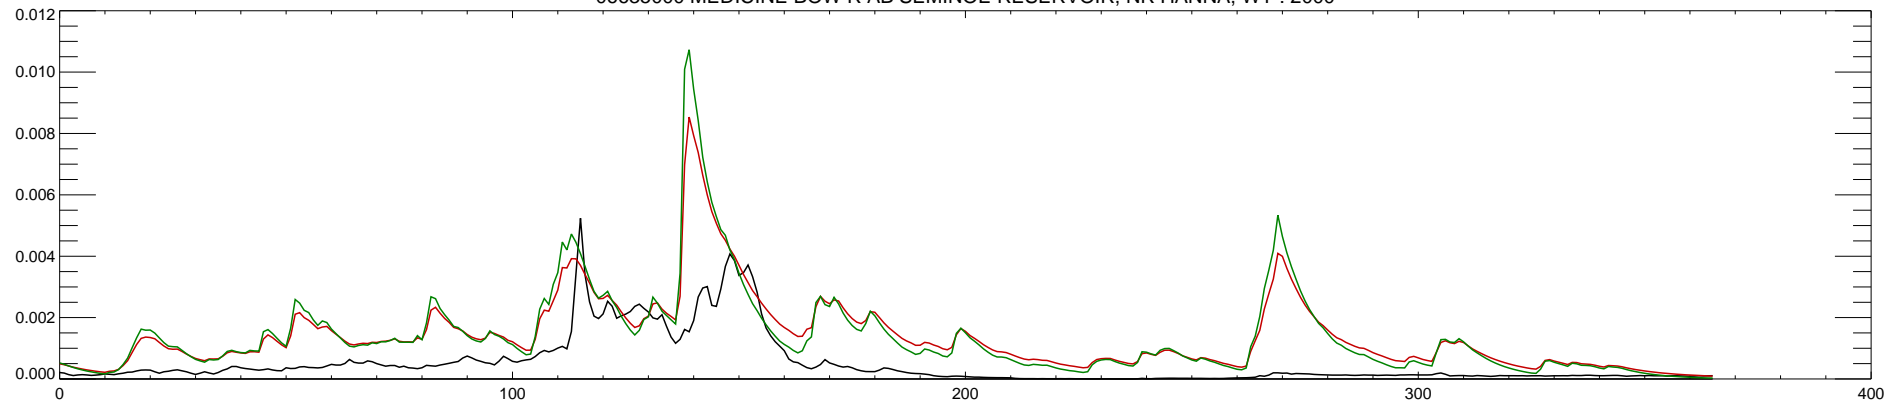

06635000 MEDICINE BOW R AB SEMINOE RESERVOIR, NR HANNA, WY : 2001

06635000 MEDICINE BOW R AB SEMINOE RESERVOIR, NR HANNA, WY : 2000