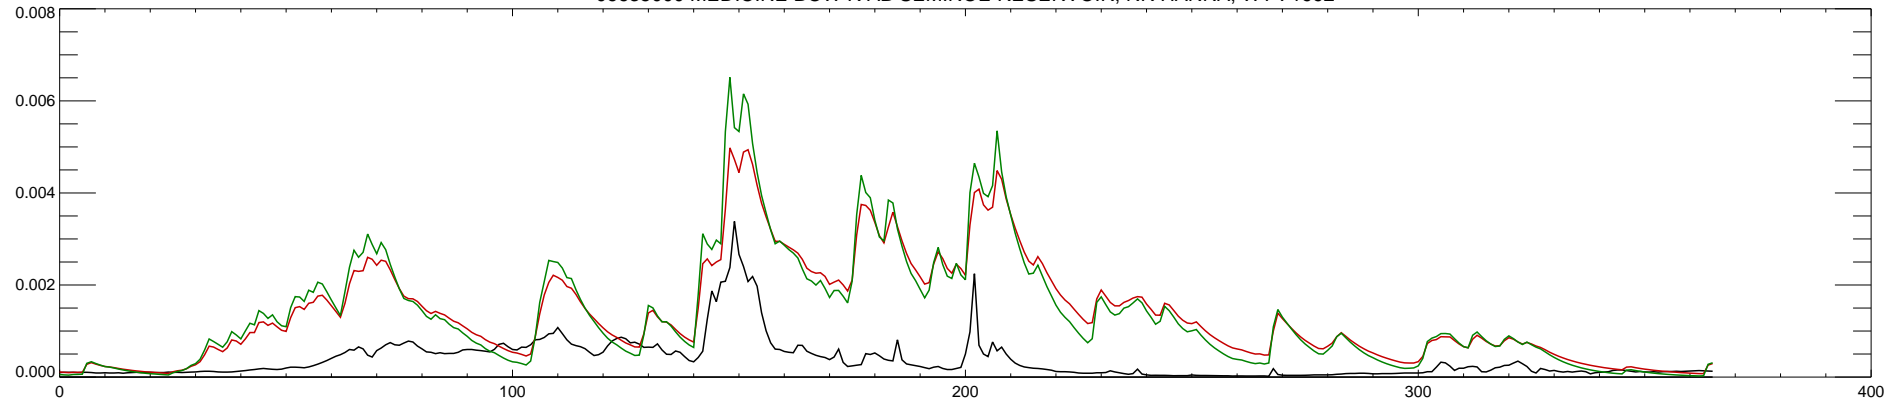

06635000 MEDICINE BOW R AB SEMINOE RESERVOIR, NR HANNA, WY : 1990

06635000 MEDICINE BOW R AB SEMINOE RESERVOIR, NR HANNA, WY : 1991

06635000 MEDICINE BOW R AB SEMINOE RESERVOIR, NR HANNA, WY : 1992

06635000 MEDICINE BOW R AB SEMINOE RESERVOIR, NR HANNA, WY : 1993