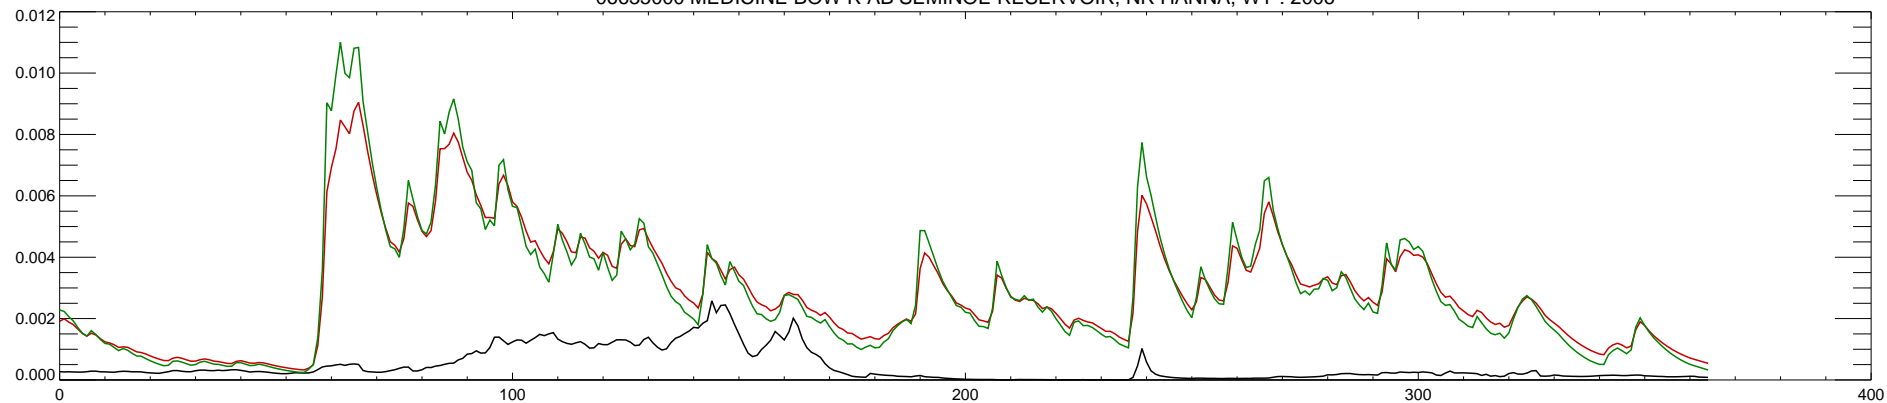

06635000 MEDICINE BOW R AB SEMINOE RESERVOIR, NR HANNA, WY : 2007

06635000 MEDICINE BOW R AB SEMINOE RESERVOIR, NR HANNA, WY : 2006