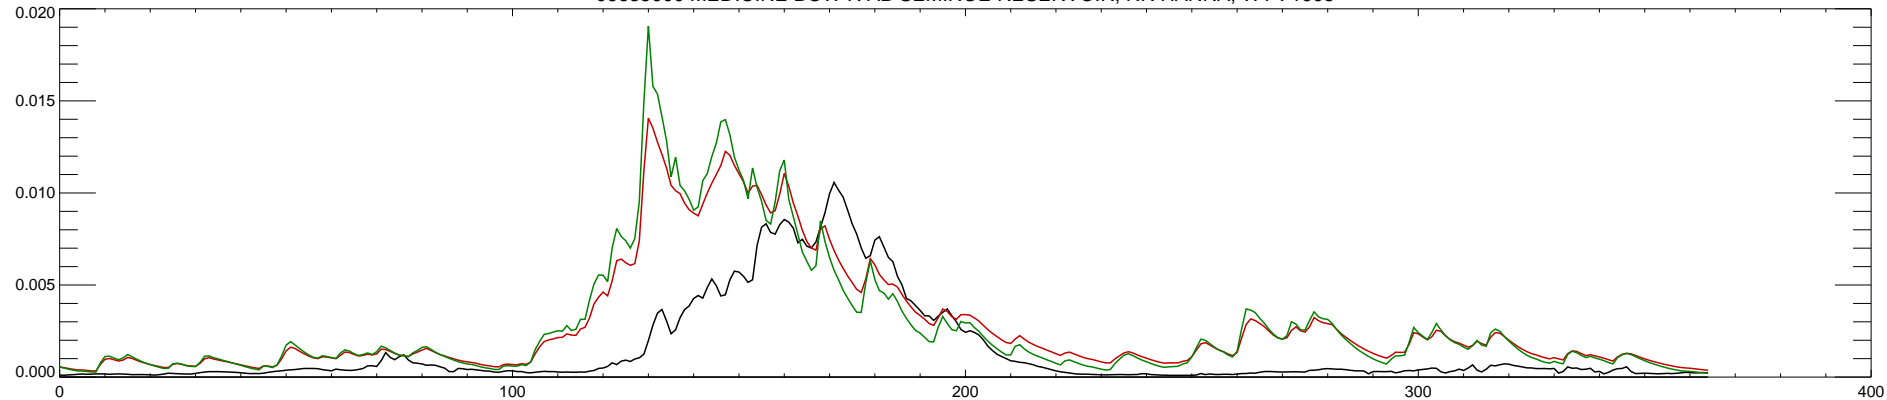

06635000 MEDICINE BOW R AB SEMINOE RESERVOIR, NR HANNA, WY : 1996

06635000 MEDICINE BOW R AB SEMINOE RESERVOIR, NR HANNA, WY : 1995