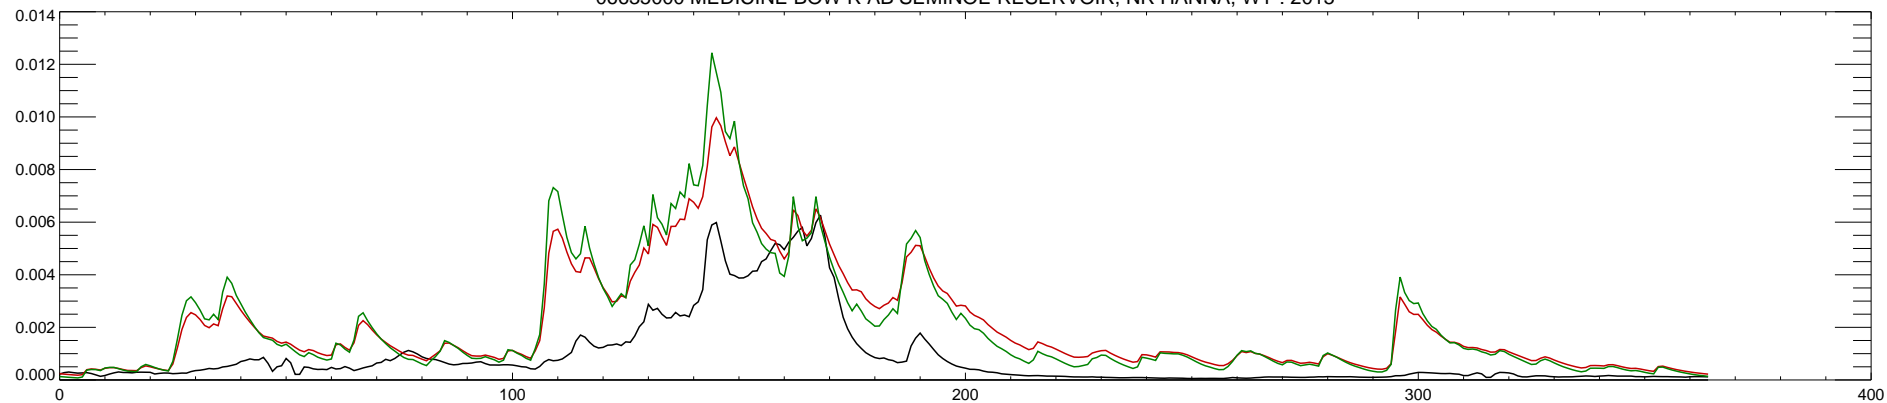

06635000 MEDICINE BOW R AB SEMINOE RESERVOIR, NR HANNA, WY : 2016

06635000 MEDICINE BOW R AB SEMINOE RESERVOIR, NR HANNA, WY : 2015