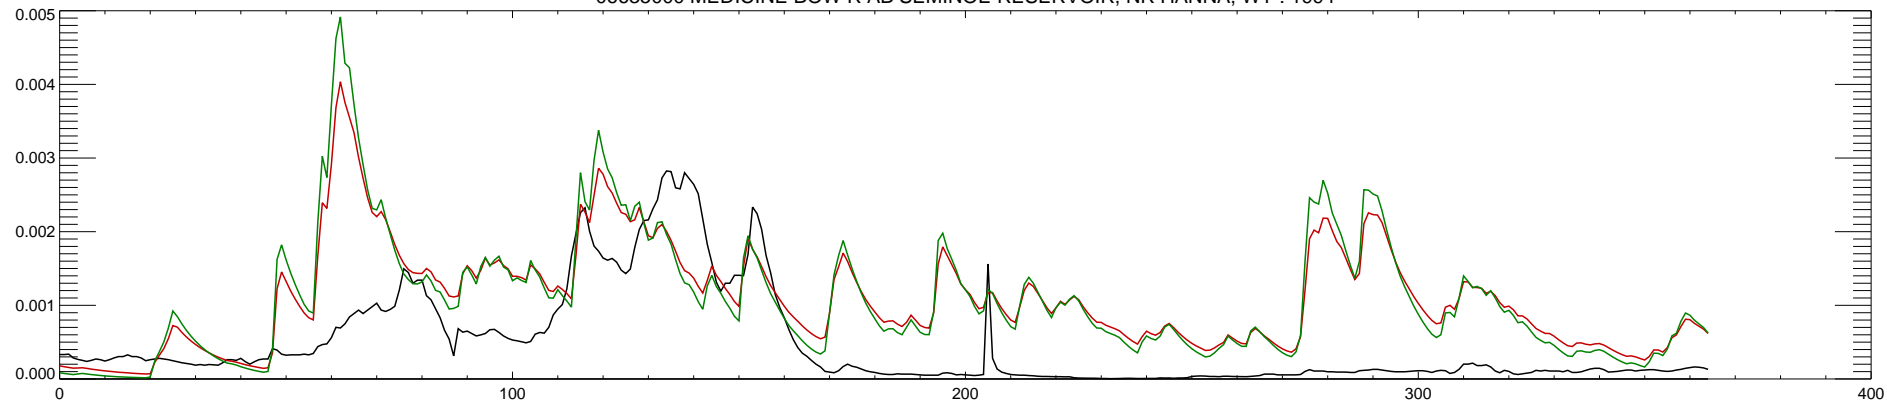

06635000 MEDICINE BOW R AB SEMINOE RESERVOIR, NR HANNA, WY : 1995

06635000 MEDICINE BOW R AB SEMINOE RESERVOIR, NR HANNA, WY : 1994