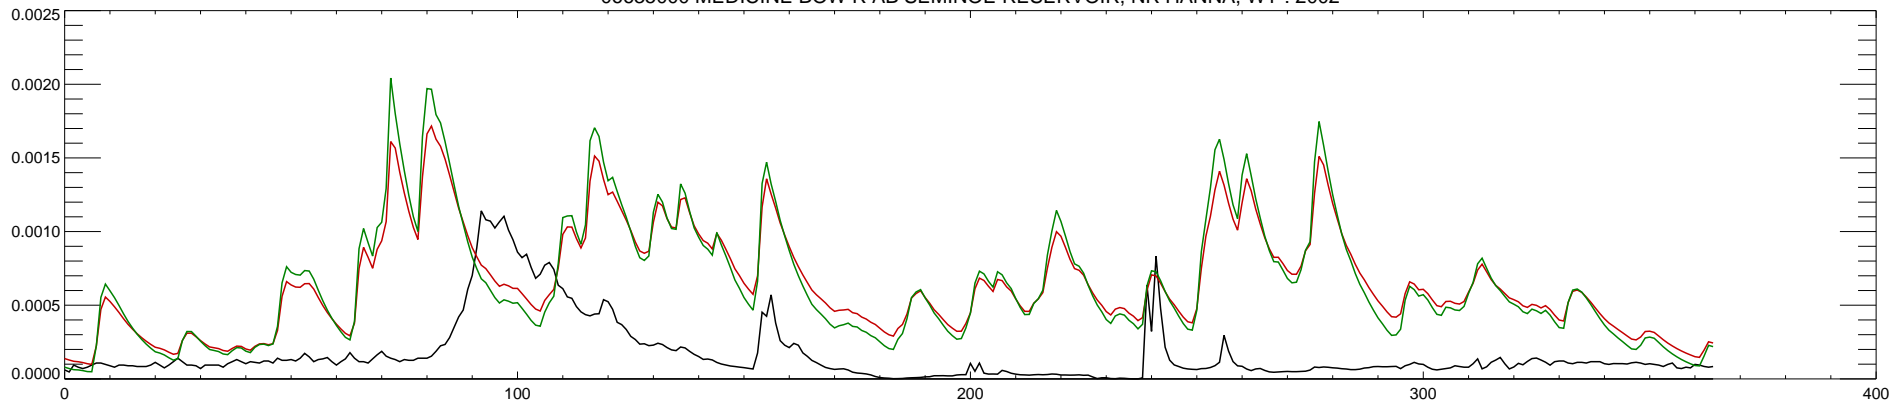

06635000 MEDICINE BOW R AB SEMINOE RESERVOIR, NR HANNA, WY : 2003

06635000 MEDICINE BOW R AB SEMINOE RESERVOIR, NR HANNA, WY : 2002