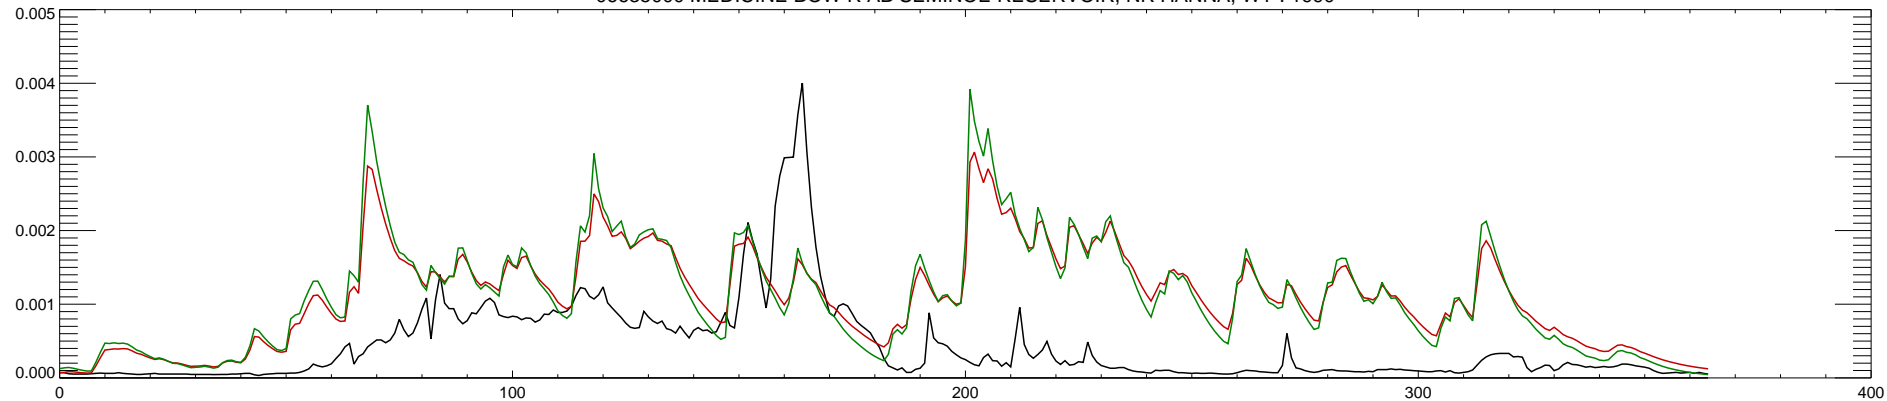

06635000 MEDICINE BOW R AB SEMINOE RESERVOIR, NR HANNA, WY : 1990

06635000 MEDICINE BOW R AB SEMINOE RESERVOIR, NR HANNA, WY : 1991

06635000 MEDICINE BOW R AB SEMINOE RESERVOIR, NR HANNA, WY : 1992

06635000 MEDICINE BOW R AB SEMINOE RESERVOIR, NR HANNA, WY : 1993