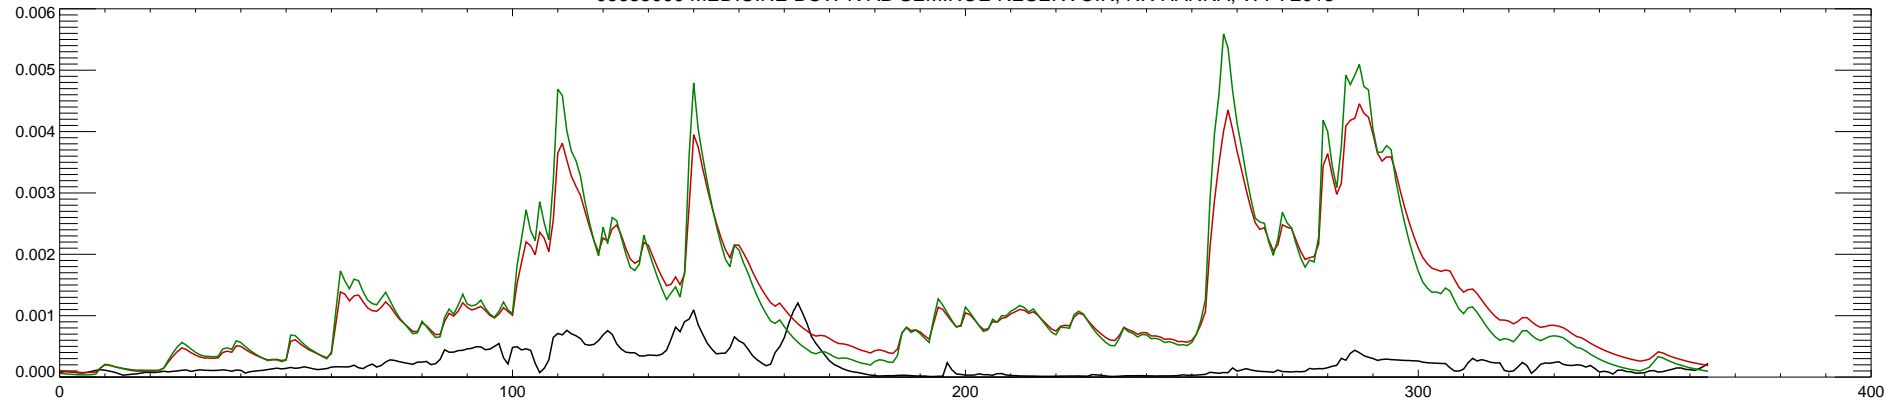

06635000 MEDICINE BOW R AB SEMINOE RESERVOIR, NR HANNA, WY : 2010

06635000 MEDICINE BOW R AB SEMINOE RESERVOIR, NR HANNA, WY : 2011

06635000 MEDICINE BOW R AB SEMINOE RESERVOIR, NR HANNA, WY : 2012

06635000 MEDICINE BOW R AB SEMINOE RESERVOIR, NR HANNA, WY : 2013