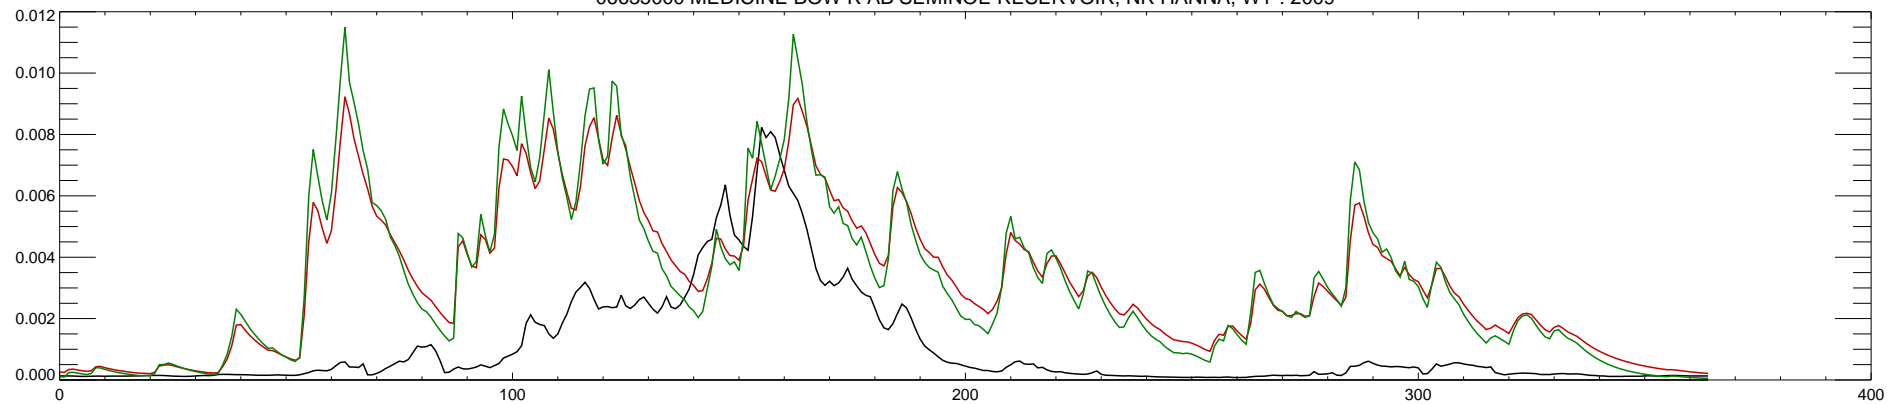

06635000 MEDICINE BOW R AB SEMINOE RESERVOIR, NR HANNA, WY : 2006

06635000 MEDICINE BOW R AB SEMINOE RESERVOIR, NR HANNA, WY : 2007

06635000 MEDICINE BOW R AB SEMINOE RESERVOIR, NR HANNA, WY : 2008

06635000 MEDICINE BOW R AB SEMINOE RESERVOIR, NR HANNA, WY : 2009