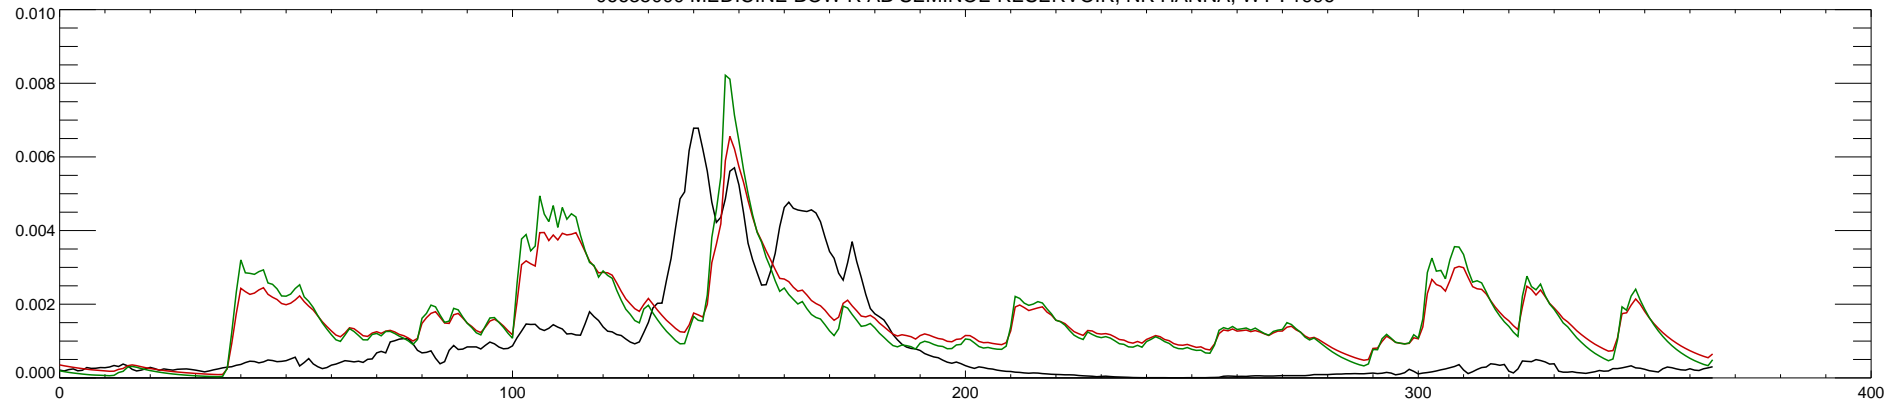

06635000 MEDICINE BOW R AB SEMINOE RESERVOIR, NR HANNA, WY : 1997

06635000 MEDICINE BOW R AB SEMINOE RESERVOIR, NR HANNA, WY : 1996