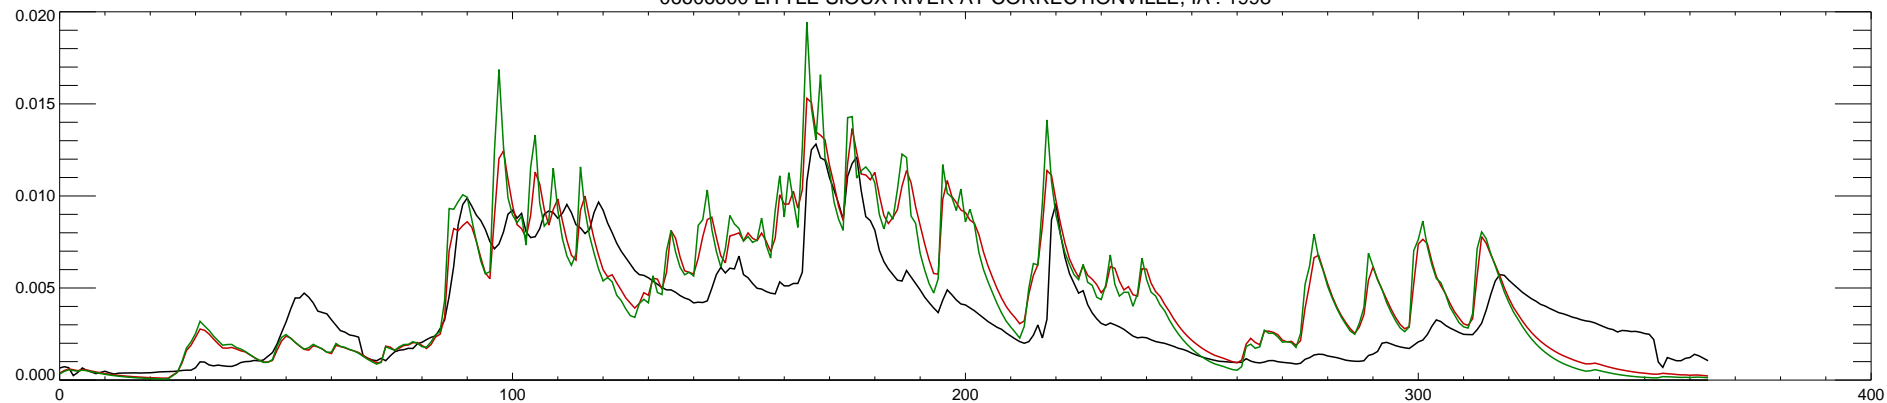

06606600 LITTLE SIOUX RIVER AT CORRECTIONVILLE, IA : 1999

06606600 LITTLE SIOUX RIVER AT CORRECTIONVILLE, IA : 1998