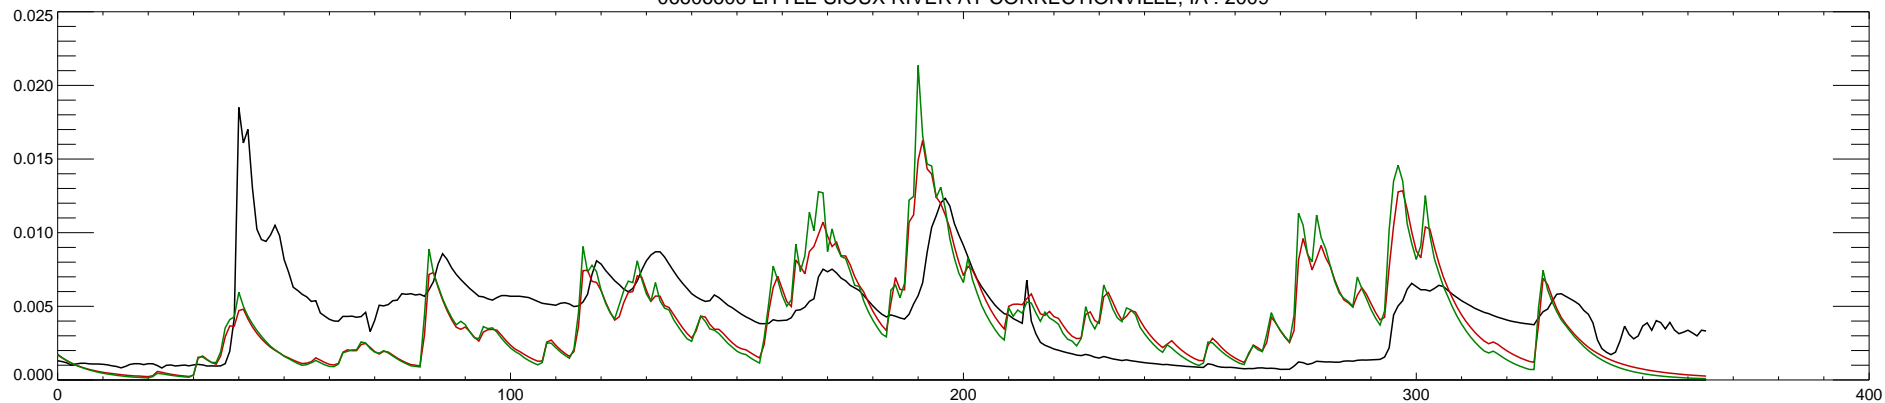

06606600 LITTLE SIOUX RIVER AT CORRECTIONVILLE, IA : 2006

06606600 LITTLE SIOUX RIVER AT CORRECTIONVILLE, IA : 2007

06606600 LITTLE SIOUX RIVER AT CORRECTIONVILLE, IA : 2008

06606600 LITTLE SIOUX RIVER AT CORRECTIONVILLE, IA : 2009