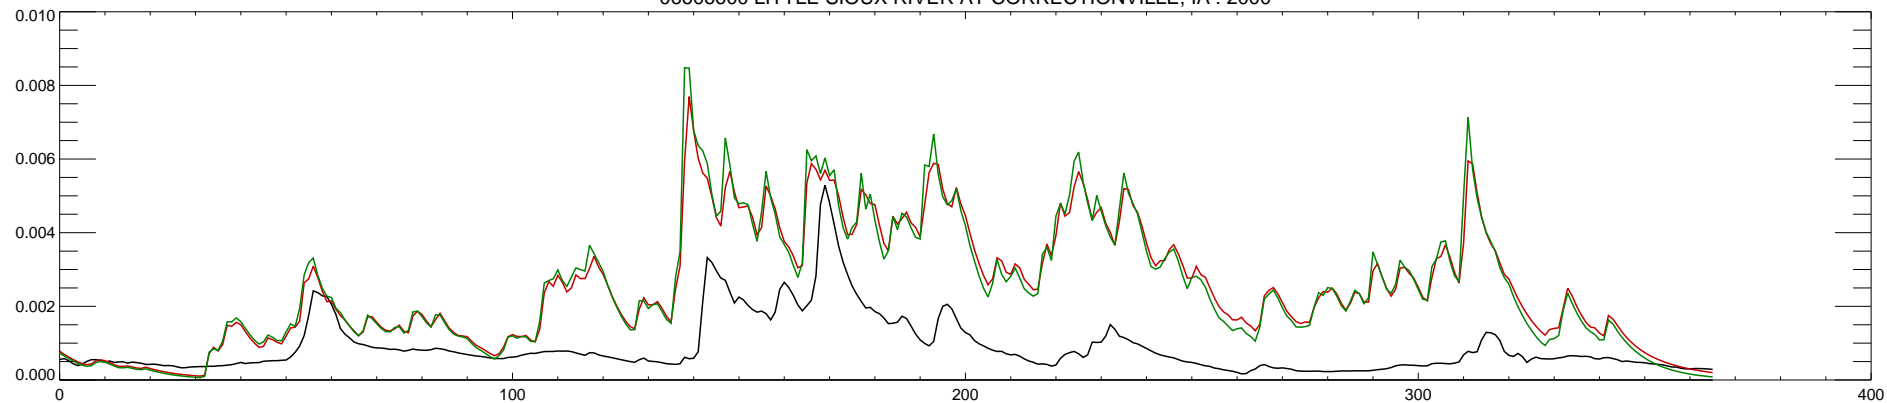

06606600 LITTLE SIOUX RIVER AT CORRECTIONVILLE, IA : 2001

06606600 LITTLE SIOUX RIVER AT CORRECTIONVILLE, IA : 2000