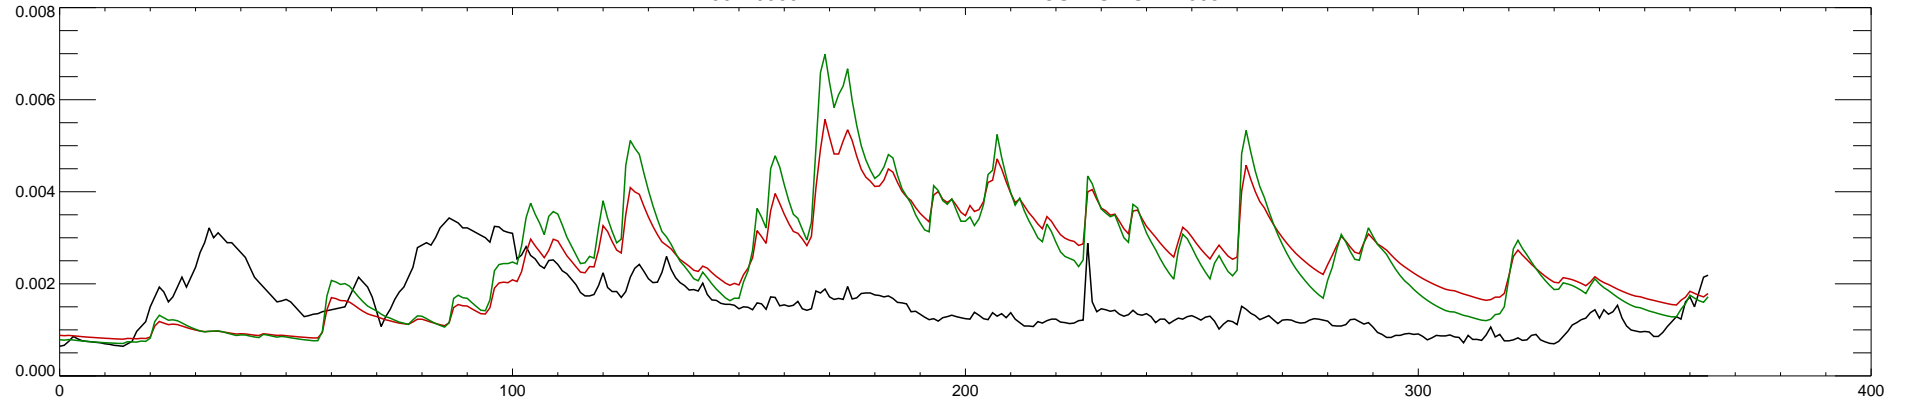

06449500 LITTLE WHITE R NEAR ROSEBUD SD : 1993

06449500 LITTLE WHITE R NEAR ROSEBUD SD : 1994

06449500 LITTLE WHITE R NEAR ROSEBUD SD : 1995

06449500 LITTLE WHITE R NEAR ROSEBUD SD : 1996

06449500 LITTLE WHITE R NEAR ROSEBUD SD : 1997

06449500 LITTLE WHITE R NEAR ROSEBUD SD : 1998

06449500 LITTLE WHITE R NEAR ROSEBUD SD : 1999

06449500 LITTLE WHITE R NEAR ROSEBUD SD : 2000

06449500 LITTLE WHITE R NEAR ROSEBUD SD : 2001

06449500 LITTLE WHITE R NEAR ROSEBUD SD : 2002