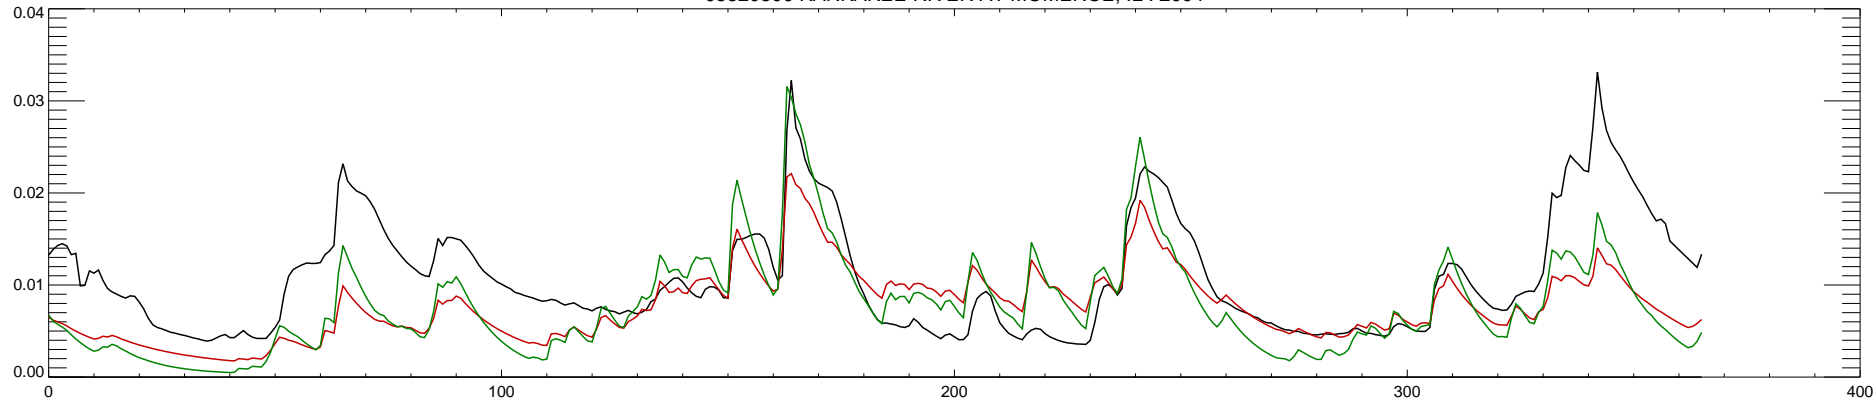

05520500 KANKAKEE RIVER AT MOMENCE, IL : 2000

05520500 KANKAKEE RIVER AT MOMENCE, IL : 2001

05520500 KANKAKEE RIVER AT MOMENCE, IL : 2002

05520500 KANKAKEE RIVER AT MOMENCE, IL : 2003

05520500 KANKAKEE RIVER AT MOMENCE, IL : 2004