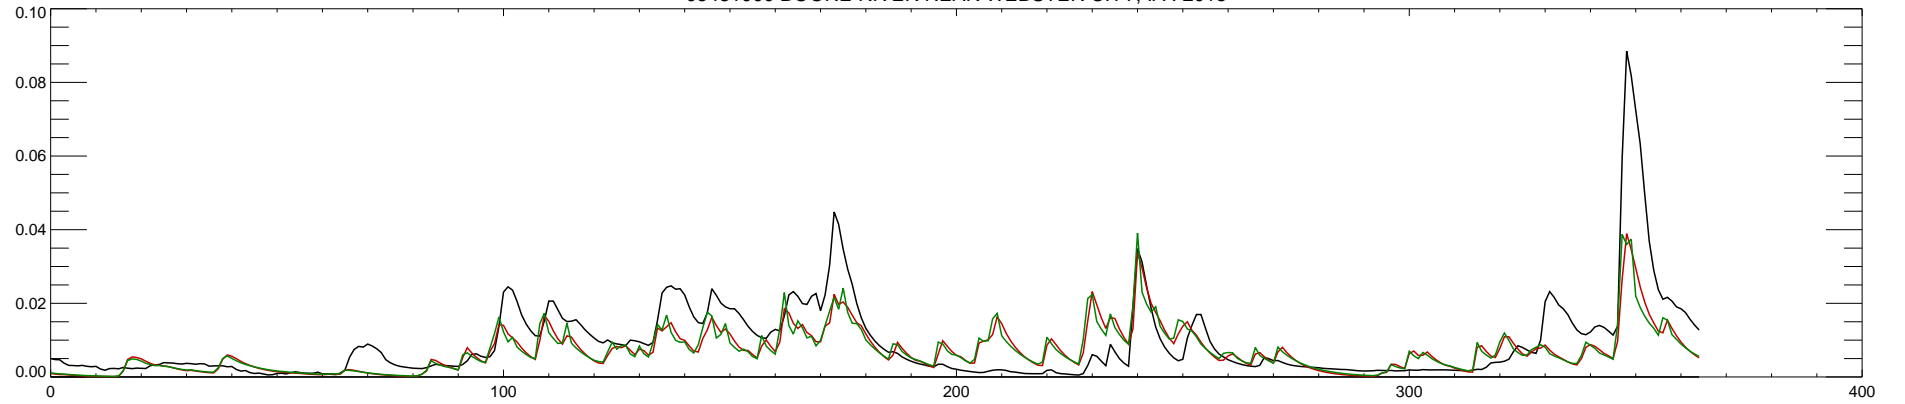

05481000 BOONE RIVER NEAR WEBSTER CITY, IA : 2016

05481000 BOONE RIVER NEAR WEBSTER CITY, IA : 2015