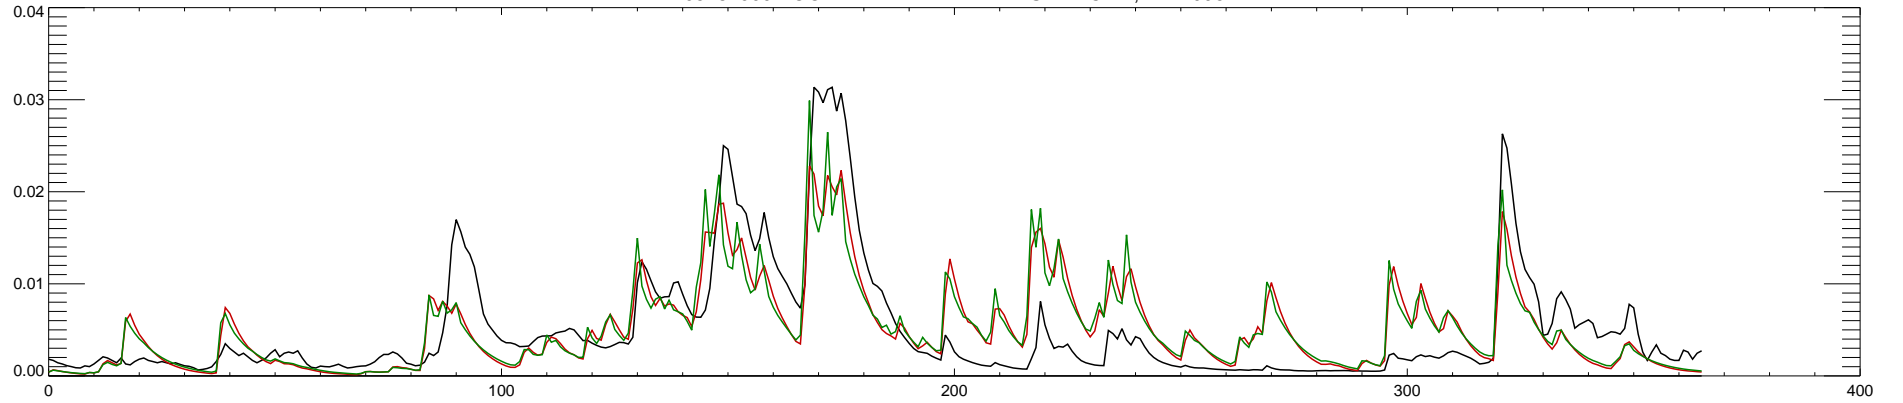

05481000 BOONE RIVER NEAR WEBSTER CITY, IA : 1990

05481000 BOONE RIVER NEAR WEBSTER CITY, IA : 1991

05481000 BOONE RIVER NEAR WEBSTER CITY, IA : 1992

05481000 BOONE RIVER NEAR WEBSTER CITY, IA : 1993

05481000 BOONE RIVER NEAR WEBSTER CITY, IA : 1994

05481000 BOONE RIVER NEAR WEBSTER CITY, IA : 1995

05481000 BOONE RIVER NEAR WEBSTER CITY, IA : 1996

05481000 BOONE RIVER NEAR WEBSTER CITY, IA : 1997

05481000 BOONE RIVER NEAR WEBSTER CITY, IA : 1998

05481000 BOONE RIVER NEAR WEBSTER CITY, IA : 1999