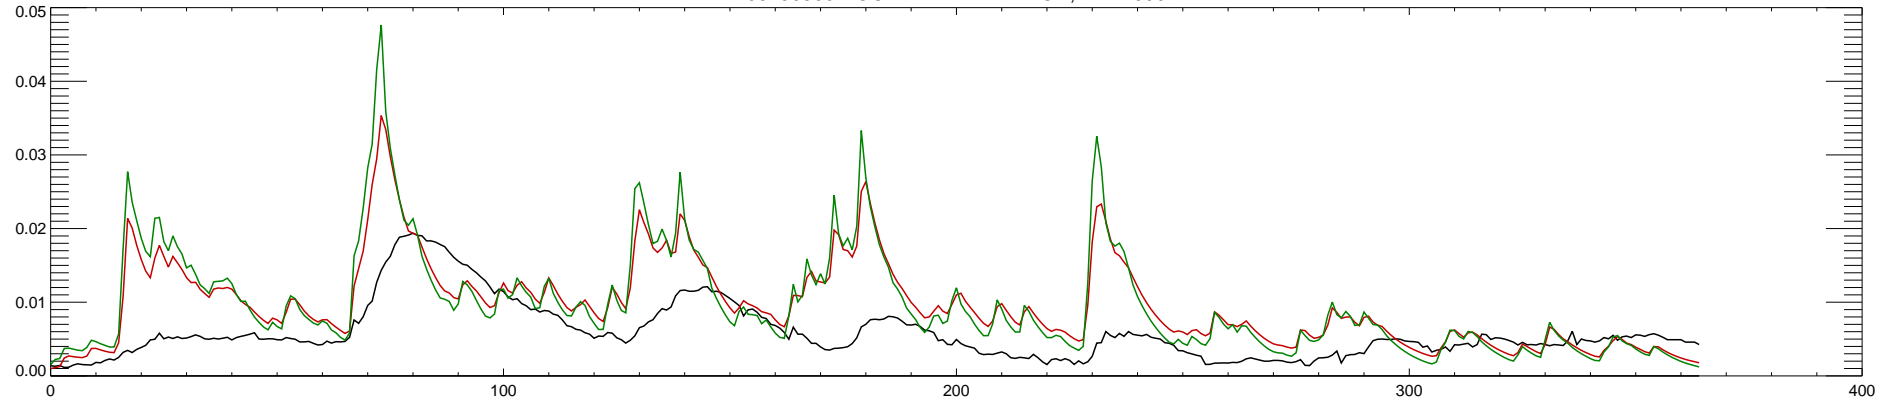

05430500 ROCK RIVER AT AFTON, WI : 1990

05430500 ROCK RIVER AT AFTON, WI : 1991

05430500 ROCK RIVER AT AFTON, WI : 1992

05430500 ROCK RIVER AT AFTON, WI : 1993

05430500 ROCK RIVER AT AFTON, WI : 1994

05430500 ROCK RIVER AT AFTON, WI : 1995

05430500 ROCK RIVER AT AFTON, WI : 1996

05430500 ROCK RIVER AT AFTON, WI : 1997

05430500 ROCK RIVER AT AFTON, WI : 1998

05430500 ROCK RIVER AT AFTON, WI : 1999

05430500 ROCK RIVER AT AFTON, WI : 2000

05430500 ROCK RIVER AT AFTON, WI : 2001