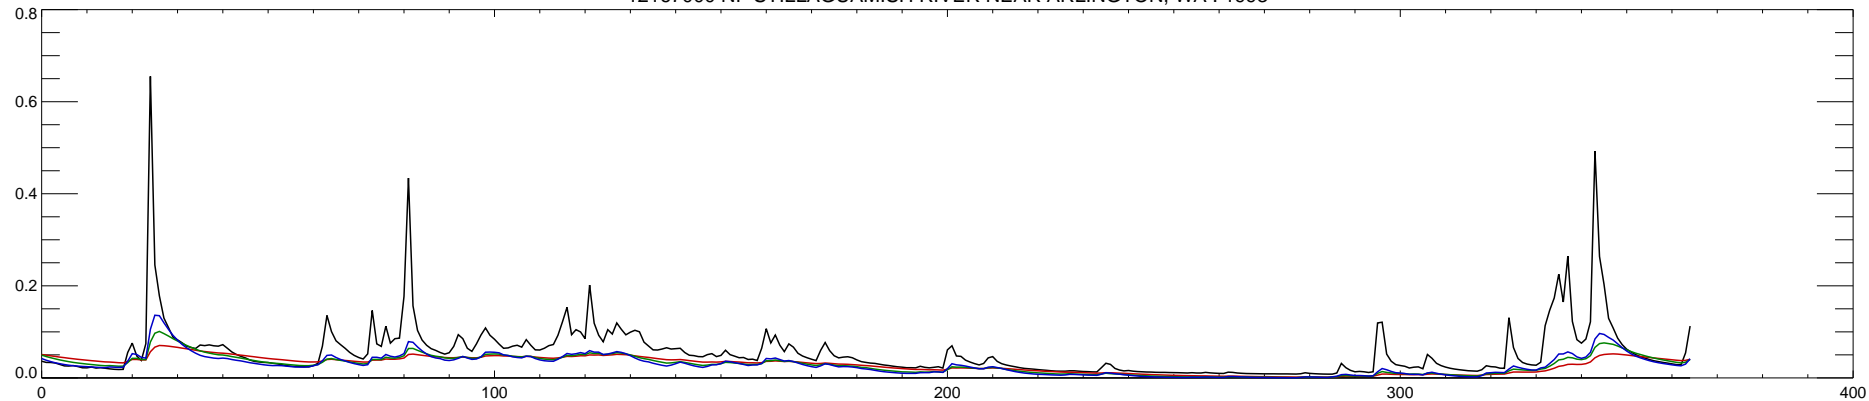

12167000 NF STILLAGUAMISH RIVER NEAR ARLINGTON, WA : 1990

12167000 NF STILLAGUAMISH RIVER NEAR ARLINGTON, WA : 1991

12167000 NF STILLAGUAMISH RIVER NEAR ARLINGTON, WA : 1992

12167000 NF STILLAGUAMISH RIVER NEAR ARLINGTON, WA : 1993