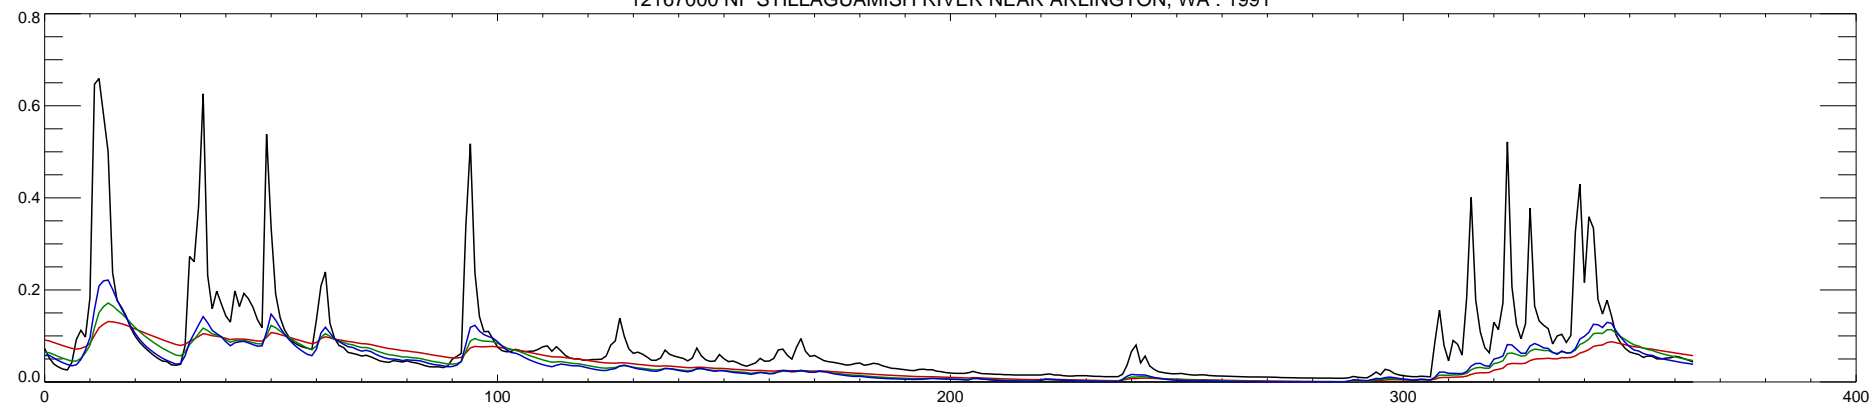

12167000 NF STILLAGUAMISH RIVER NEAR ARLINGTON, WA : 1990

12167000 NF STILLAGUAMISH RIVER NEAR ARLINGTON, WA : 1991

12167000 NF STILLAGUAMISH RIVER NEAR ARLINGTON, WA : 1992

12167000 NF STILLAGUAMISH RIVER NEAR ARLINGTON, WA : 1993