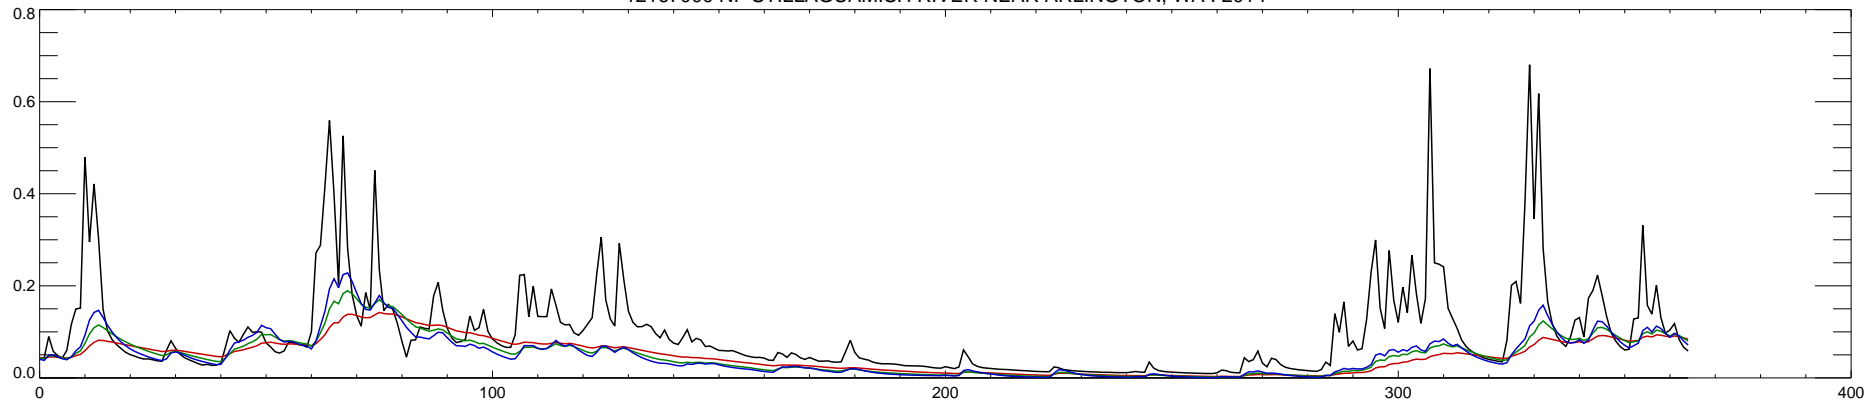

12167000 NF STILLAGUAMISH RIVER NEAR ARLINGTON, WA : 2015

12167000 NF STILLAGUAMISH RIVER NEAR ARLINGTON, WA : 2014