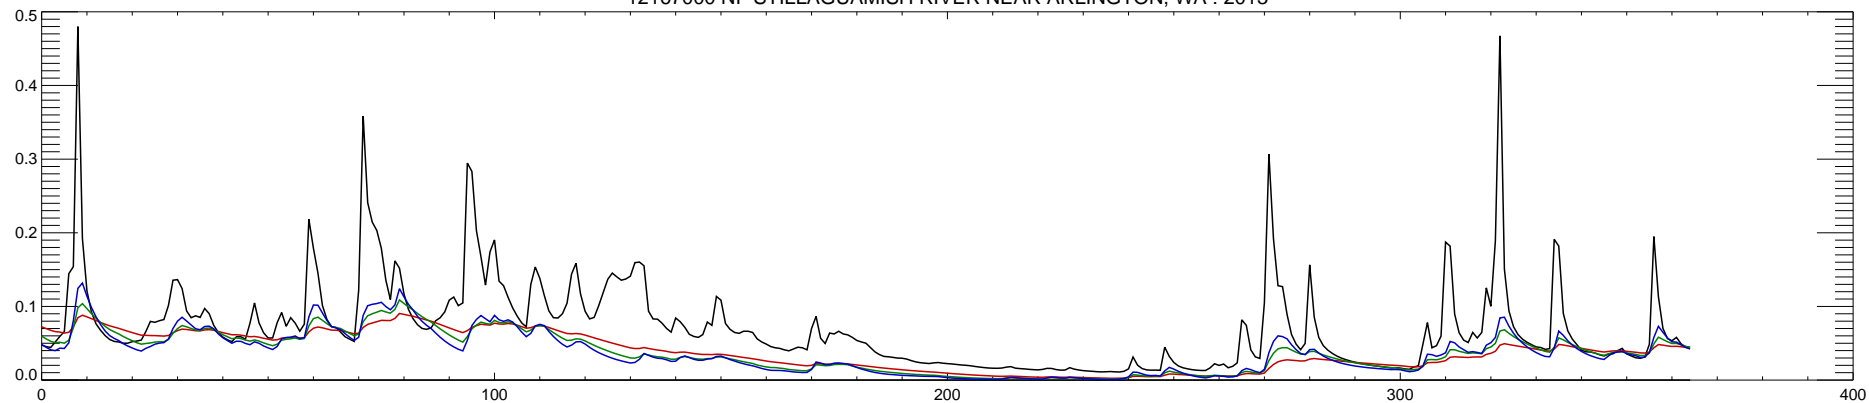

12167000 NF STILLAGUAMISH RIVER NEAR ARLINGTON, WA : 2010

12167000 NF STILLAGUAMISH RIVER NEAR ARLINGTON, WA : 2011

12167000 NF STILLAGUAMISH RIVER NEAR ARLINGTON, WA : 2012

12167000 NF STILLAGUAMISH RIVER NEAR ARLINGTON, WA : 2013