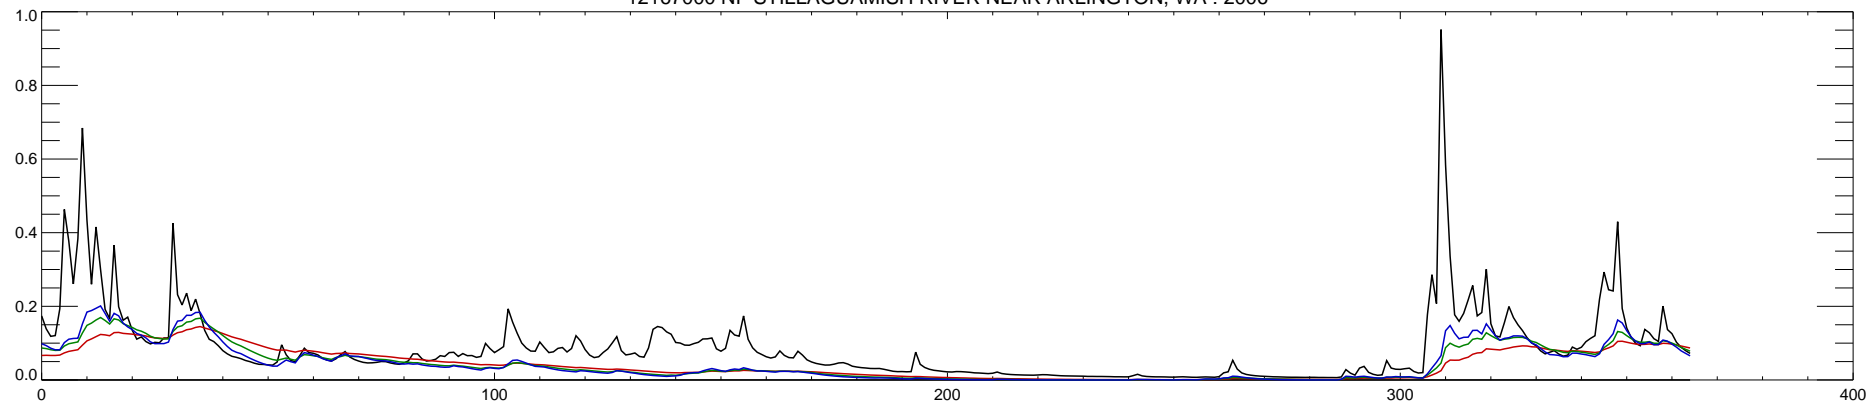

12167000 NF STILLAGUAMISH RIVER NEAR ARLINGTON, WA : 2007

12167000 NF STILLAGUAMISH RIVER NEAR ARLINGTON, WA : 2006