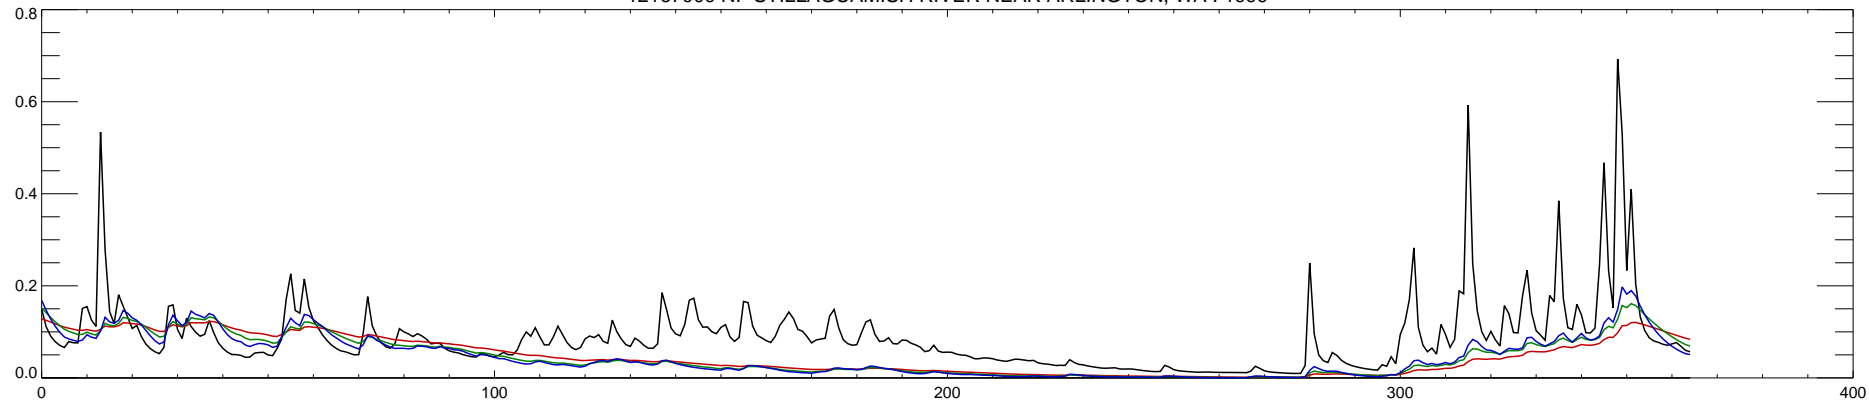

12167000 NF STILLAGUAMISH RIVER NEAR ARLINGTON, WA : 2000

12167000 NF STILLAGUAMISH RIVER NEAR ARLINGTON, WA : 1999