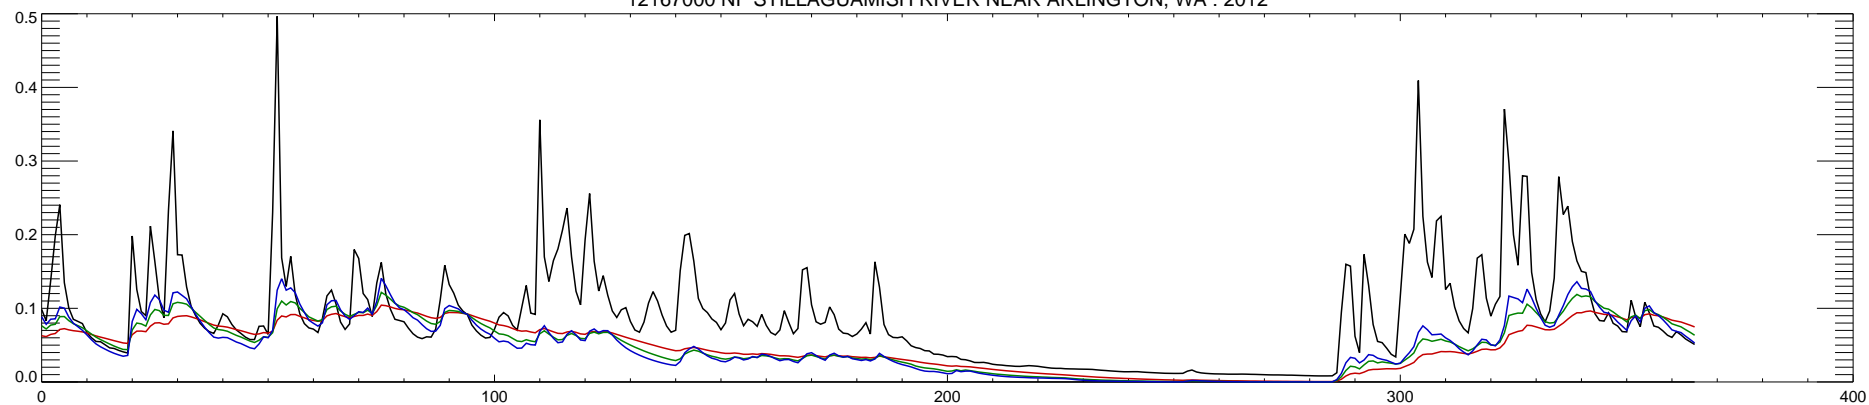

12167000 NF STILLAGUAMISH RIVER NEAR ARLINGTON, WA : 2013

12167000 NF STILLAGUAMISH RIVER NEAR ARLINGTON, WA : 2012