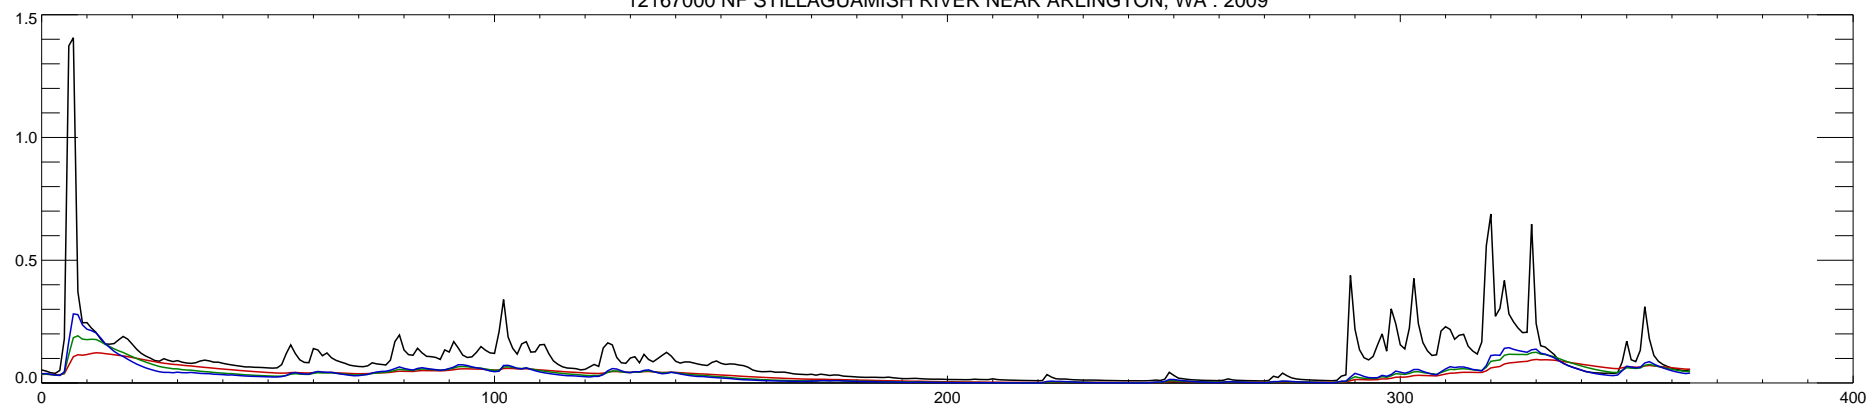

12167000 NF STILLAGUAMISH RIVER NEAR ARLINGTON, WA : 2006

12167000 NF STILLAGUAMISH RIVER NEAR ARLINGTON, WA : 2007

12167000 NF STILLAGUAMISH RIVER NEAR ARLINGTON, WA : 2008

12167000 NF STILLAGUAMISH RIVER NEAR ARLINGTON, WA : 2009