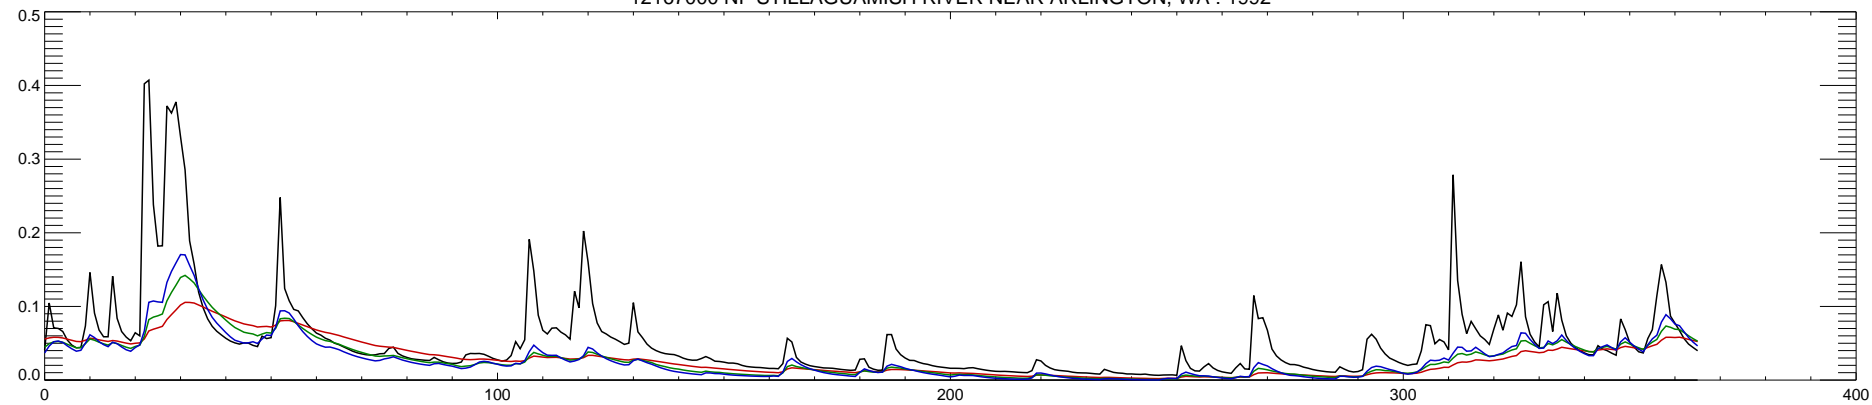

12167000 NF STILLAGUAMISH RIVER NEAR ARLINGTON, WA : 1990

12167000 NF STILLAGUAMISH RIVER NEAR ARLINGTON, WA : 1991

12167000 NF STILLAGUAMISH RIVER NEAR ARLINGTON, WA : 1992

12167000 NF STILLAGUAMISH RIVER NEAR ARLINGTON, WA : 1993