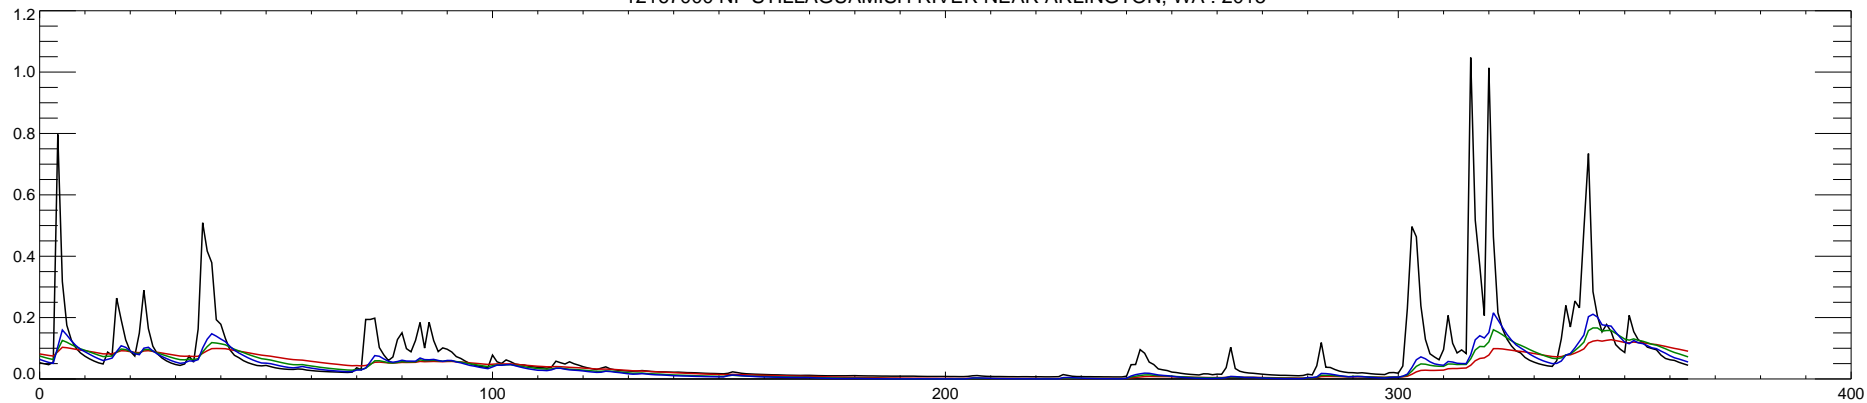

12167000 NF STILLAGUAMISH RIVER NEAR ARLINGTON, WA : 2016

12167000 NF STILLAGUAMISH RIVER NEAR ARLINGTON, WA : 2015