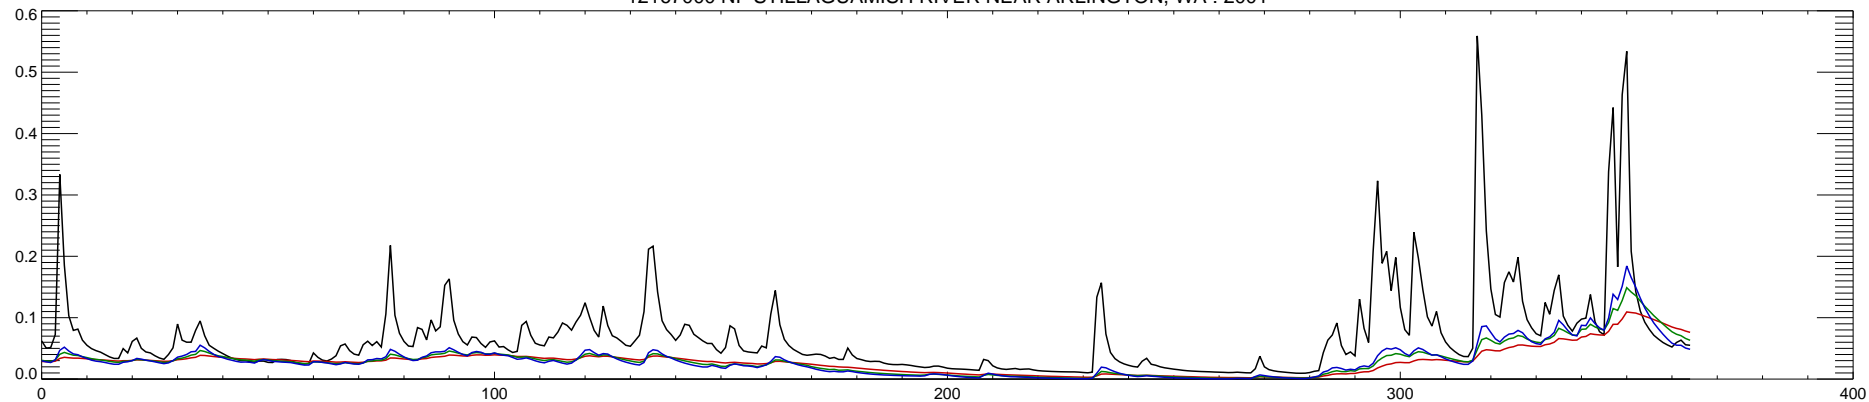

12167000 NF STILLAGUAMISH RIVER NEAR ARLINGTON, WA : 1998

12167000 NF STILLAGUAMISH RIVER NEAR ARLINGTON, WA : 1999

12167000 NF STILLAGUAMISH RIVER NEAR ARLINGTON, WA : 2000

12167000 NF STILLAGUAMISH RIVER NEAR ARLINGTON, WA : 2001