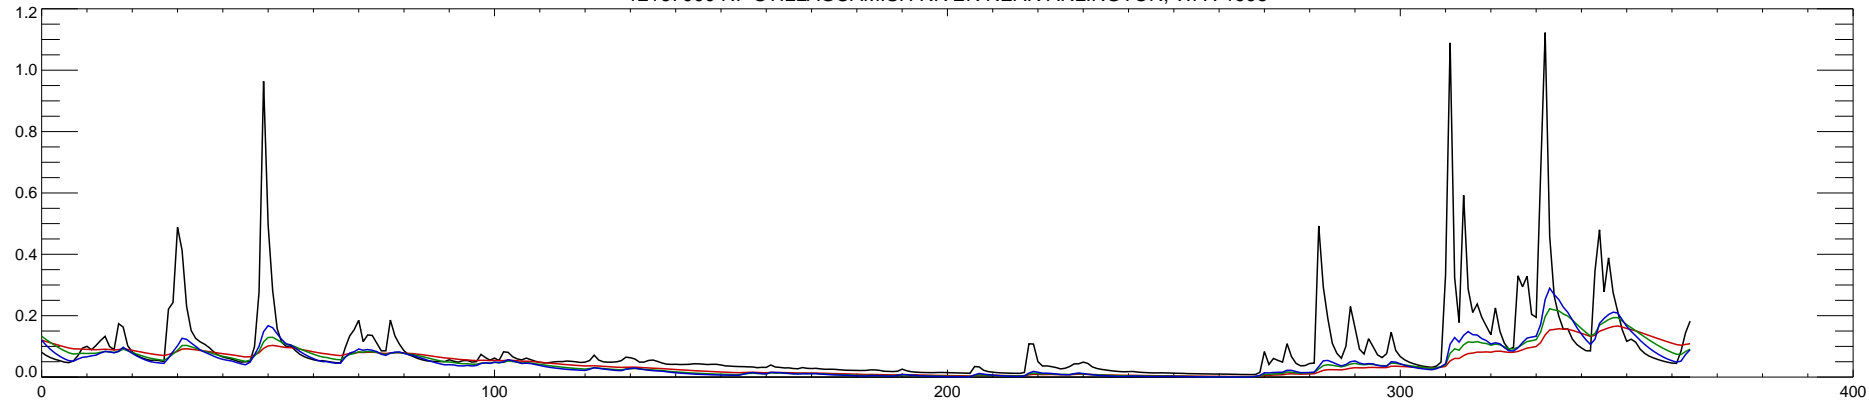

12167000 NF STILLAGUAMISH RIVER NEAR ARLINGTON, WA : 1996

12167000 NF STILLAGUAMISH RIVER NEAR ARLINGTON, WA : 1995