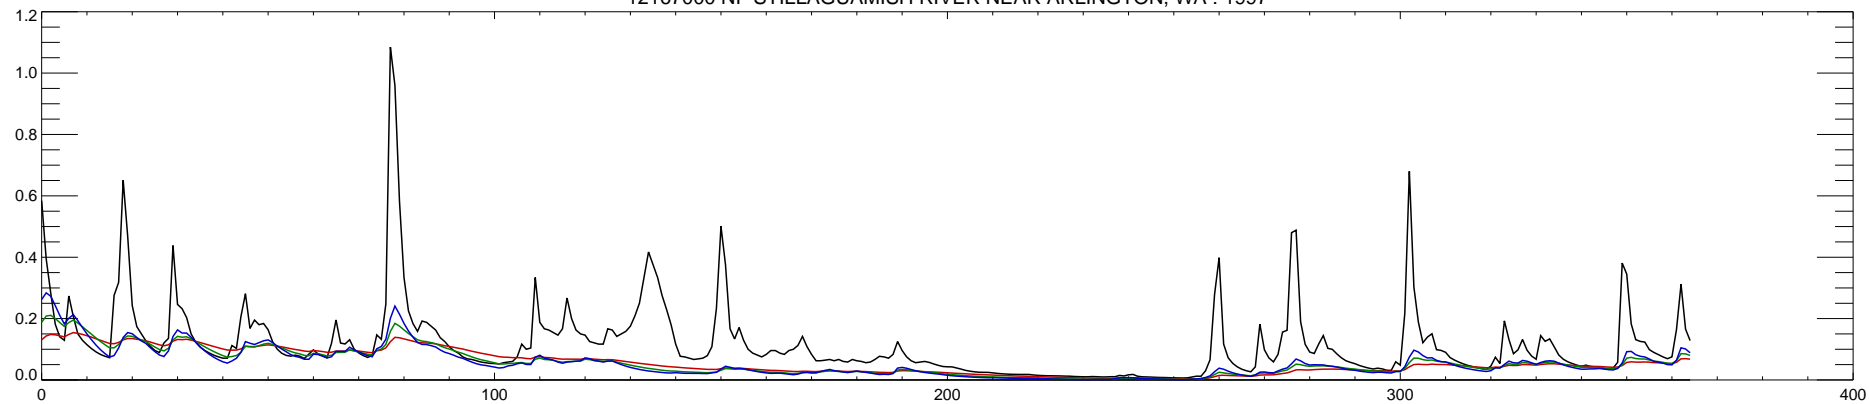

12167000 NF STILLAGUAMISH RIVER NEAR ARLINGTON, WA : 1994

12167000 NF STILLAGUAMISH RIVER NEAR ARLINGTON, WA : 1995

12167000 NF STILLAGUAMISH RIVER NEAR ARLINGTON, WA : 1996

12167000 NF STILLAGUAMISH RIVER NEAR ARLINGTON, WA : 1997