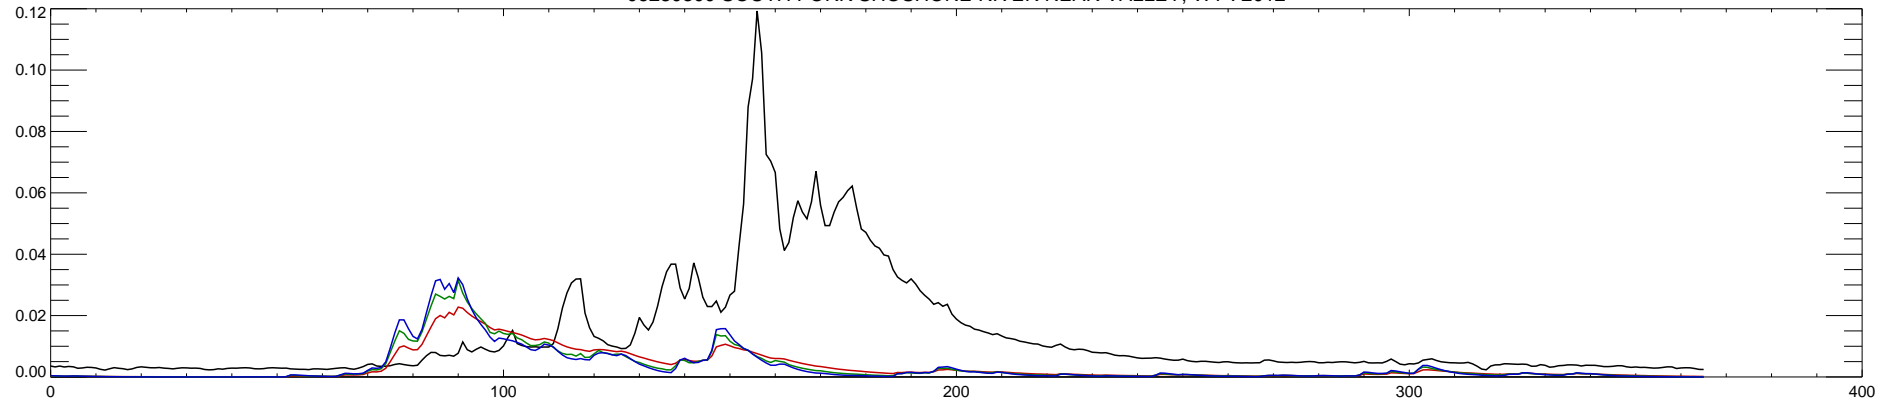

06280300 SOUTH FORK SHOSHONE RIVER NEAR VALLEY, WY : 2013

06280300 SOUTH FORK SHOSHONE RIVER NEAR VALLEY, WY : 2012