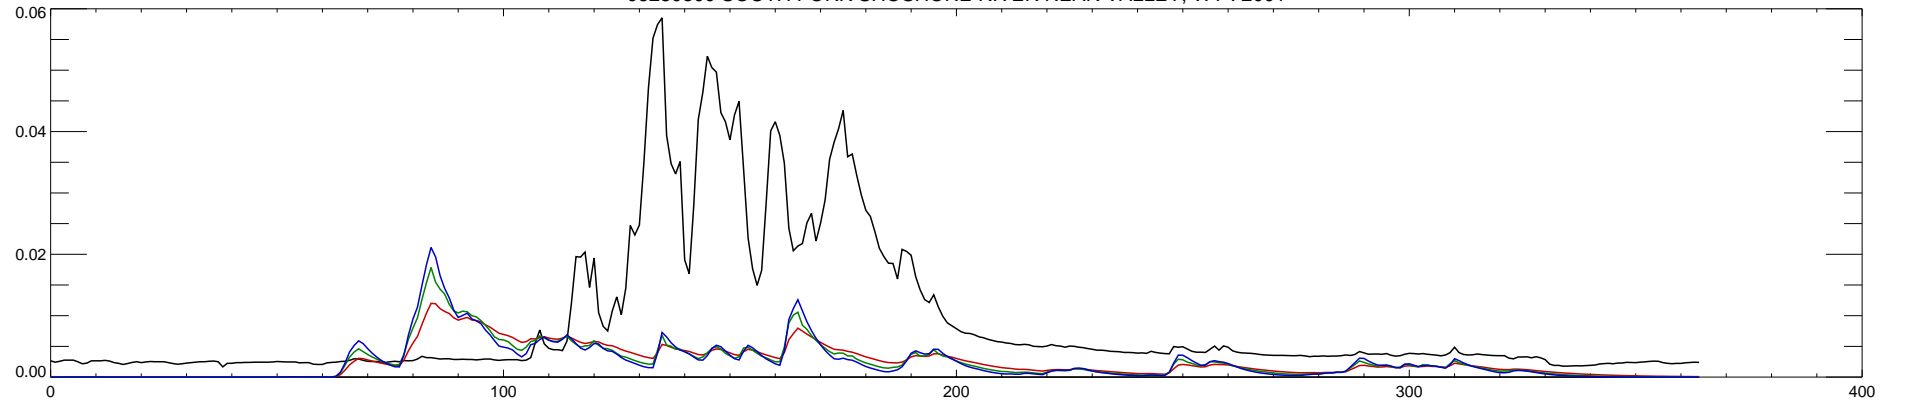

06280300 SOUTH FORK SHOSHONE RIVER NEAR VALLEY, WY : 1998

06280300 SOUTH FORK SHOSHONE RIVER NEAR VALLEY, WY : 1999

06280300 SOUTH FORK SHOSHONE RIVER NEAR VALLEY, WY : 2000

06280300 SOUTH FORK SHOSHONE RIVER NEAR VALLEY, WY : 2001