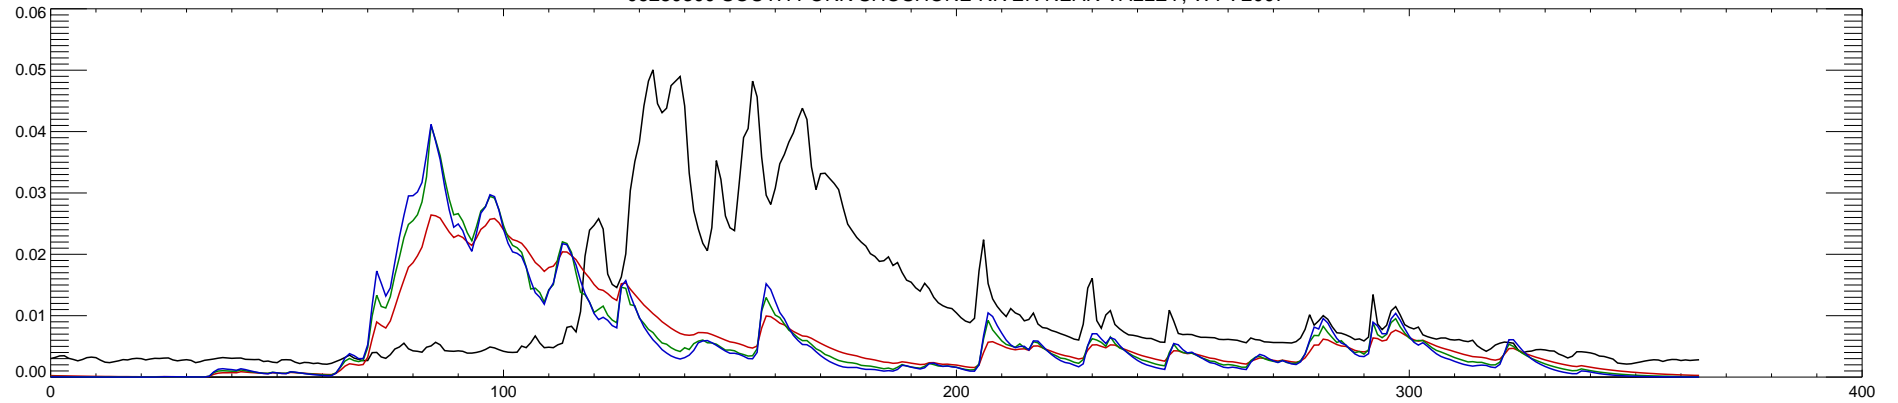

06280300 SOUTH FORK SHOSHONE RIVER NEAR VALLEY, WY : 2008

06280300 SOUTH FORK SHOSHONE RIVER NEAR VALLEY, WY : 2007