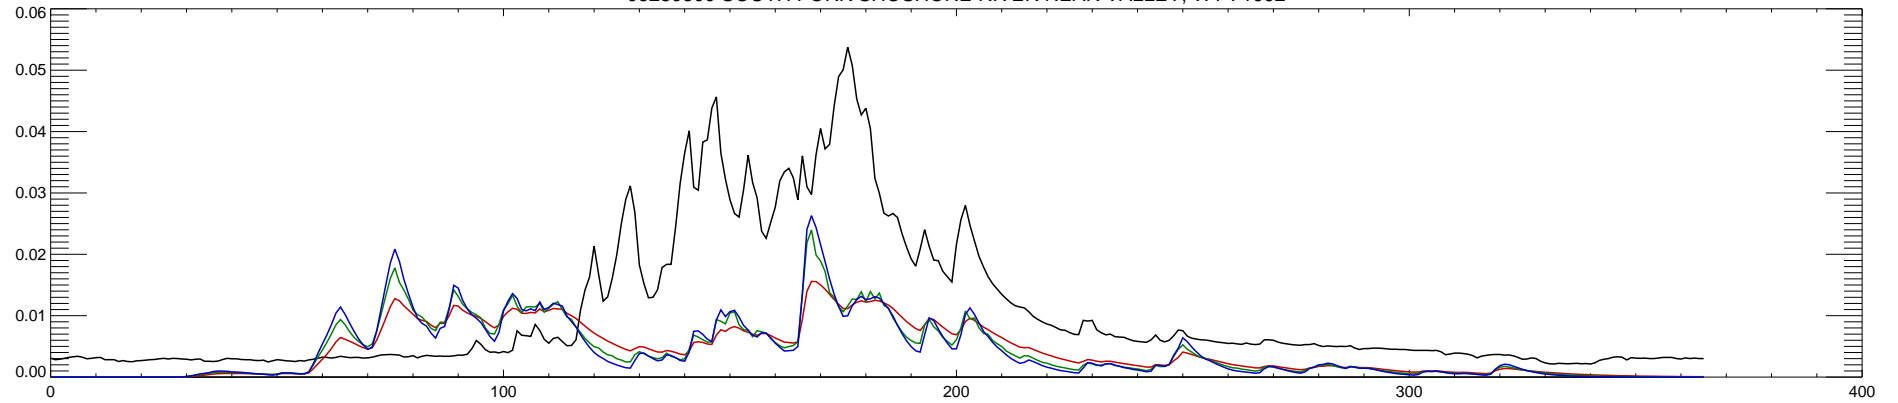

06280300 SOUTH FORK SHOSHONE RIVER NEAR VALLEY, WY : 1990

06280300 SOUTH FORK SHOSHONE RIVER NEAR VALLEY, WY : 1991

06280300 SOUTH FORK SHOSHONE RIVER NEAR VALLEY, WY : 1992

06280300 SOUTH FORK SHOSHONE RIVER NEAR VALLEY, WY : 1993

06280300 SOUTH FORK SHOSHONE RIVER NEAR VALLEY, WY : 1994

06280300 SOUTH FORK SHOSHONE RIVER NEAR VALLEY, WY : 1995

06280300 SOUTH FORK SHOSHONE RIVER NEAR VALLEY, WY : 1996

06280300 SOUTH FORK SHOSHONE RIVER NEAR VALLEY, WY : 1997