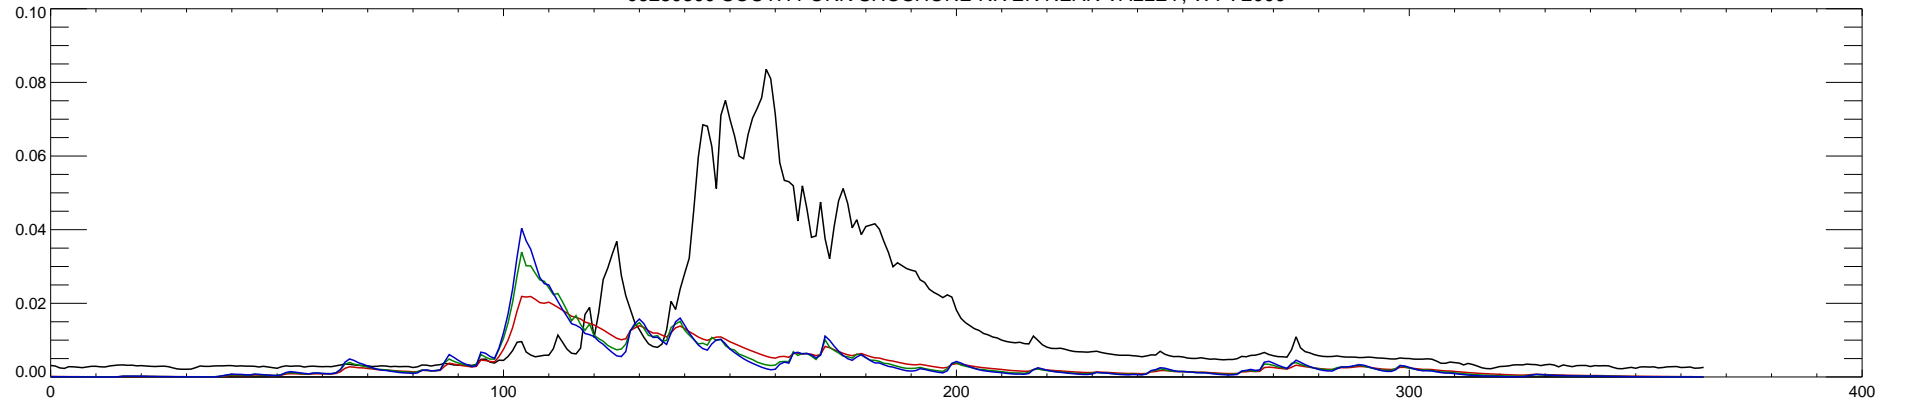

06280300 SOUTH FORK SHOSHONE RIVER NEAR VALLEY, WY : 2001

06280300 SOUTH FORK SHOSHONE RIVER NEAR VALLEY, WY : 2000