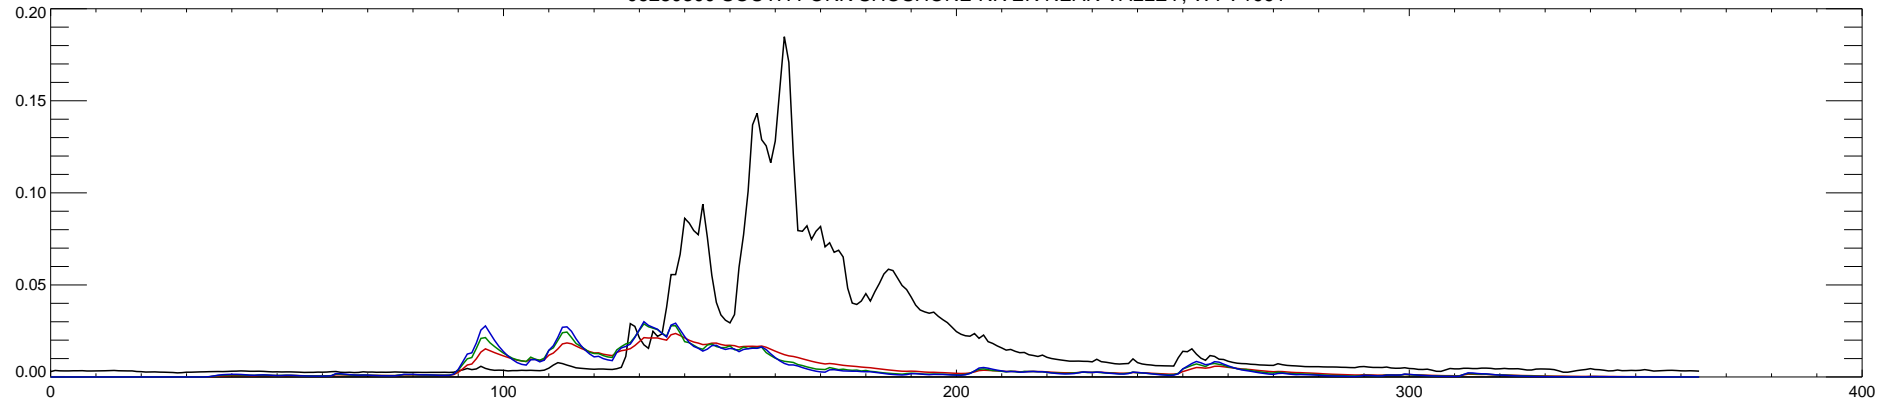

06280300 SOUTH FORK SHOSHONE RIVER NEAR VALLEY, WY : 1990

06280300 SOUTH FORK SHOSHONE RIVER NEAR VALLEY, WY : 1991

06280300 SOUTH FORK SHOSHONE RIVER NEAR VALLEY, WY : 1992

06280300 SOUTH FORK SHOSHONE RIVER NEAR VALLEY, WY : 1993

06280300 SOUTH FORK SHOSHONE RIVER NEAR VALLEY, WY : 1994

06280300 SOUTH FORK SHOSHONE RIVER NEAR VALLEY, WY : 1995

06280300 SOUTH FORK SHOSHONE RIVER NEAR VALLEY, WY : 1996

06280300 SOUTH FORK SHOSHONE RIVER NEAR VALLEY, WY : 1997