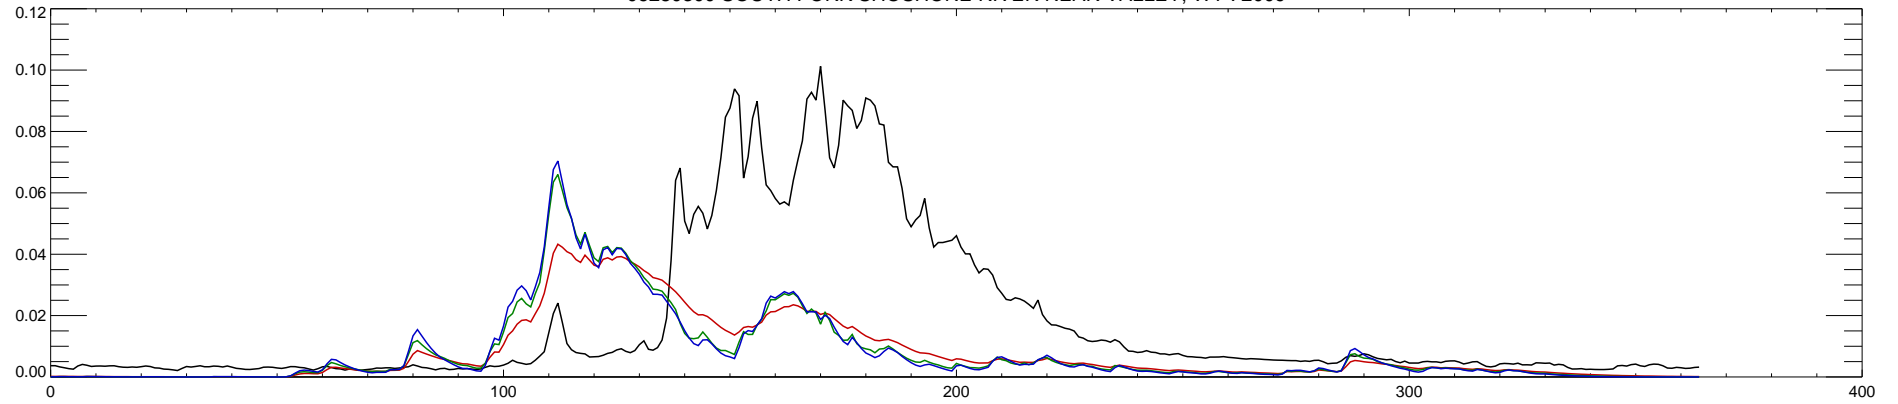

06280300 SOUTH FORK SHOSHONE RIVER NEAR VALLEY, WY : 2006

06280300 SOUTH FORK SHOSHONE RIVER NEAR VALLEY, WY : 2007

06280300 SOUTH FORK SHOSHONE RIVER NEAR VALLEY, WY : 2008

06280300 SOUTH FORK SHOSHONE RIVER NEAR VALLEY, WY : 2009