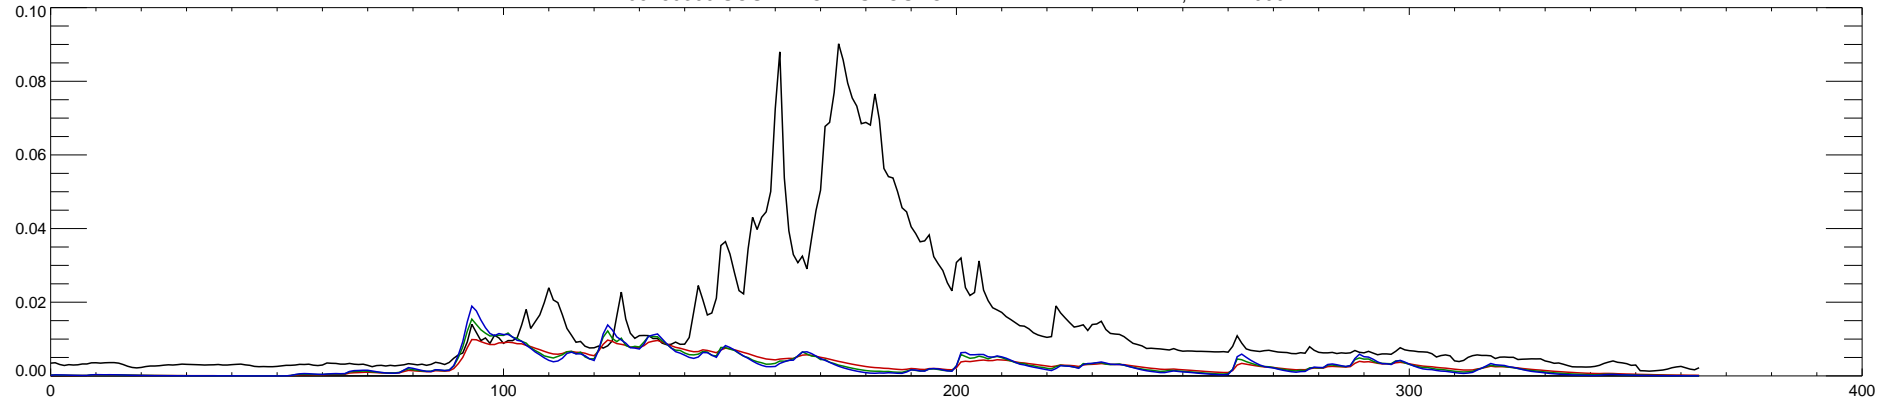

06280300 SOUTH FORK SHOSHONE RIVER NEAR VALLEY, WY : 1990

06280300 SOUTH FORK SHOSHONE RIVER NEAR VALLEY, WY : 1991

06280300 SOUTH FORK SHOSHONE RIVER NEAR VALLEY, WY : 1992

06280300 SOUTH FORK SHOSHONE RIVER NEAR VALLEY, WY : 1993

06280300 SOUTH FORK SHOSHONE RIVER NEAR VALLEY, WY : 1994

06280300 SOUTH FORK SHOSHONE RIVER NEAR VALLEY, WY : 1995

06280300 SOUTH FORK SHOSHONE RIVER NEAR VALLEY, WY : 1996

06280300 SOUTH FORK SHOSHONE RIVER NEAR VALLEY, WY : 1997