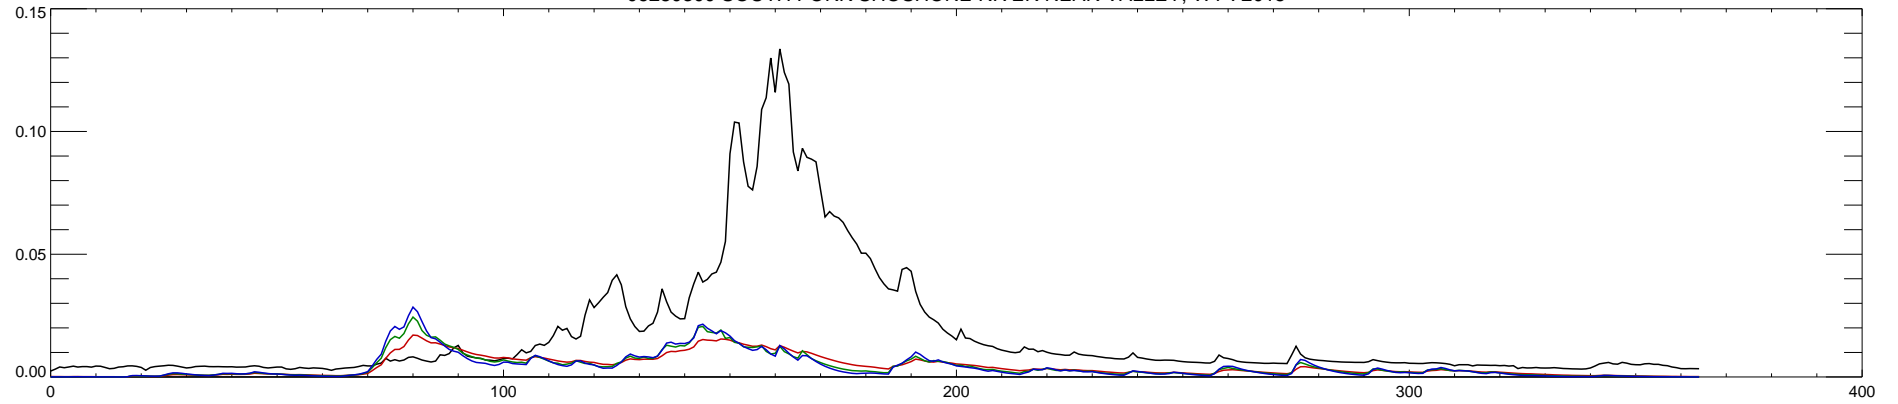

06280300 SOUTH FORK SHOSHONE RIVER NEAR VALLEY, WY : 2016

06280300 SOUTH FORK SHOSHONE RIVER NEAR VALLEY, WY : 2015