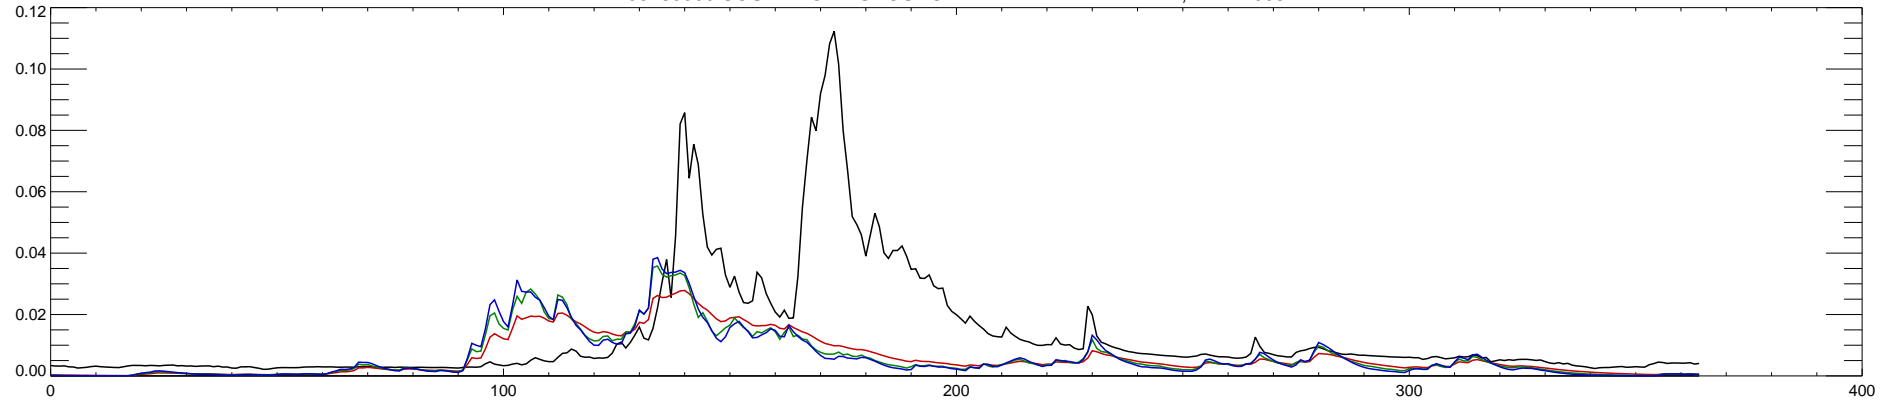

06280300 SOUTH FORK SHOSHONE RIVER NEAR VALLEY, WY : 2002

06280300 SOUTH FORK SHOSHONE RIVER NEAR VALLEY, WY : 2003

06280300 SOUTH FORK SHOSHONE RIVER NEAR VALLEY, WY : 2004

06280300 SOUTH FORK SHOSHONE RIVER NEAR VALLEY, WY : 2005