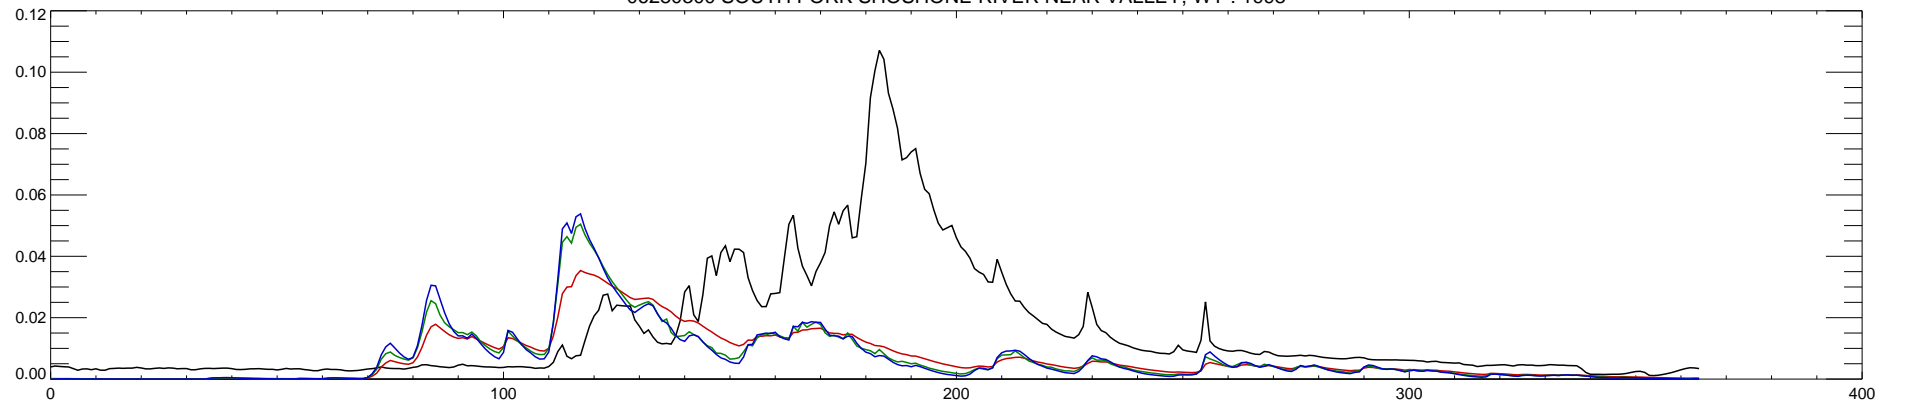

06280300 SOUTH FORK SHOSHONE RIVER NEAR VALLEY, WY : 1999

06280300 SOUTH FORK SHOSHONE RIVER NEAR VALLEY, WY : 1998