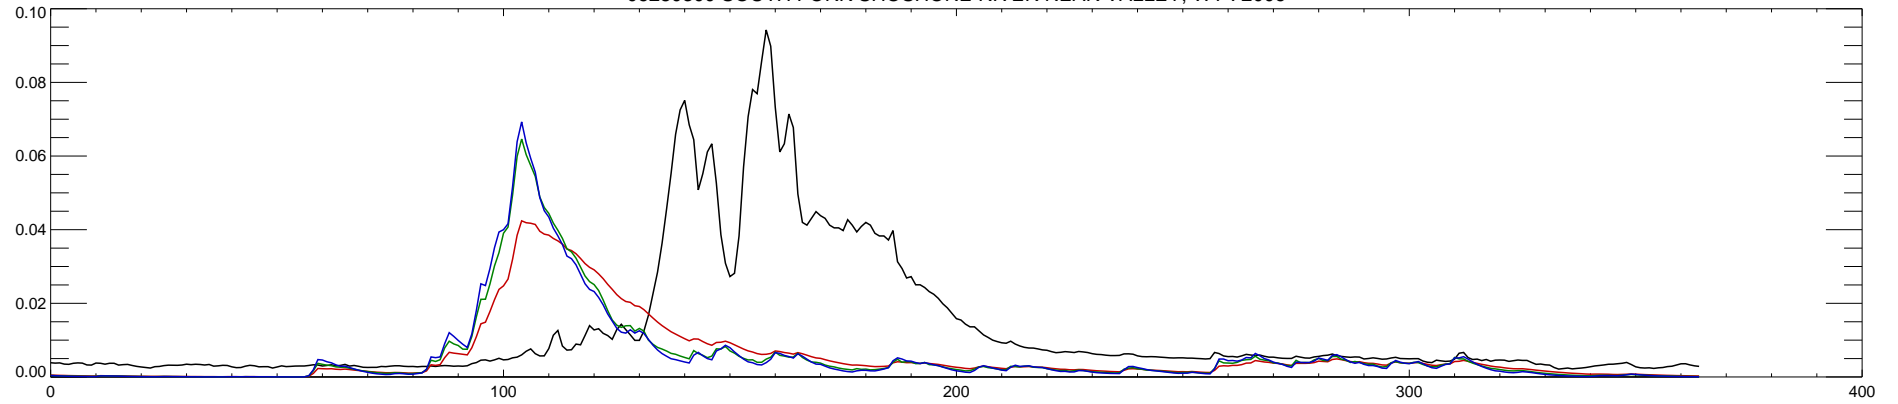

06280300 SOUTH FORK SHOSHONE RIVER NEAR VALLEY, WY : 2007

06280300 SOUTH FORK SHOSHONE RIVER NEAR VALLEY, WY : 2006