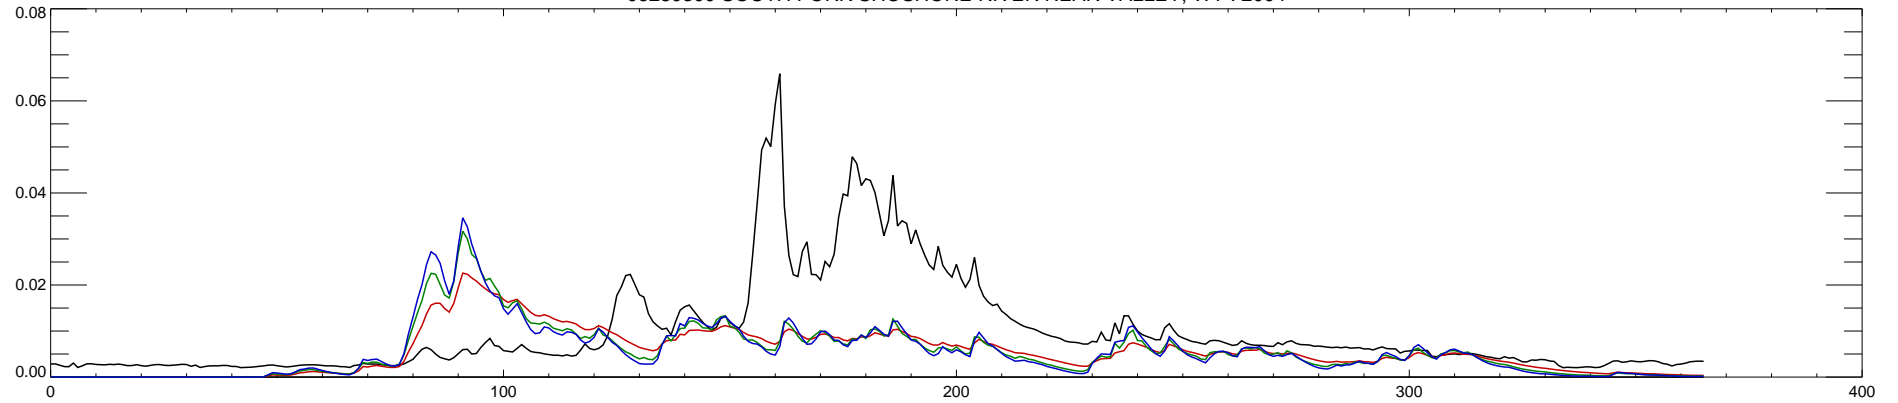

06280300 SOUTH FORK SHOSHONE RIVER NEAR VALLEY, WY : 2005

06280300 SOUTH FORK SHOSHONE RIVER NEAR VALLEY, WY : 2004