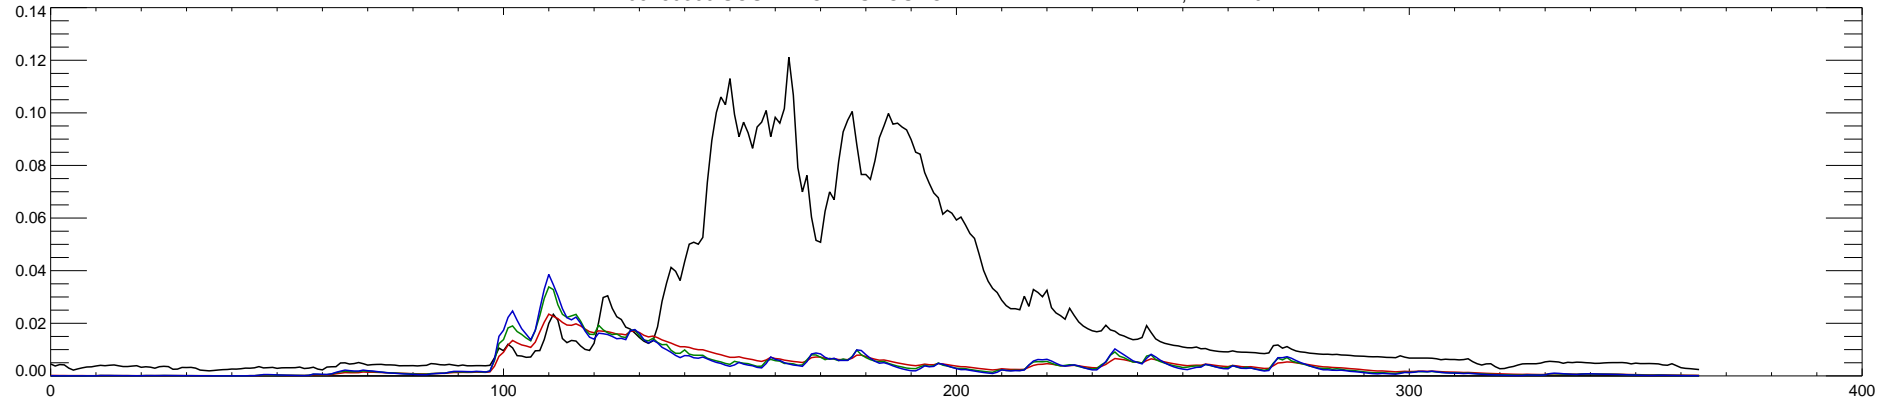

06280300 SOUTH FORK SHOSHONE RIVER NEAR VALLEY, WY : 2015

06280300 SOUTH FORK SHOSHONE RIVER NEAR VALLEY, WY : 2014