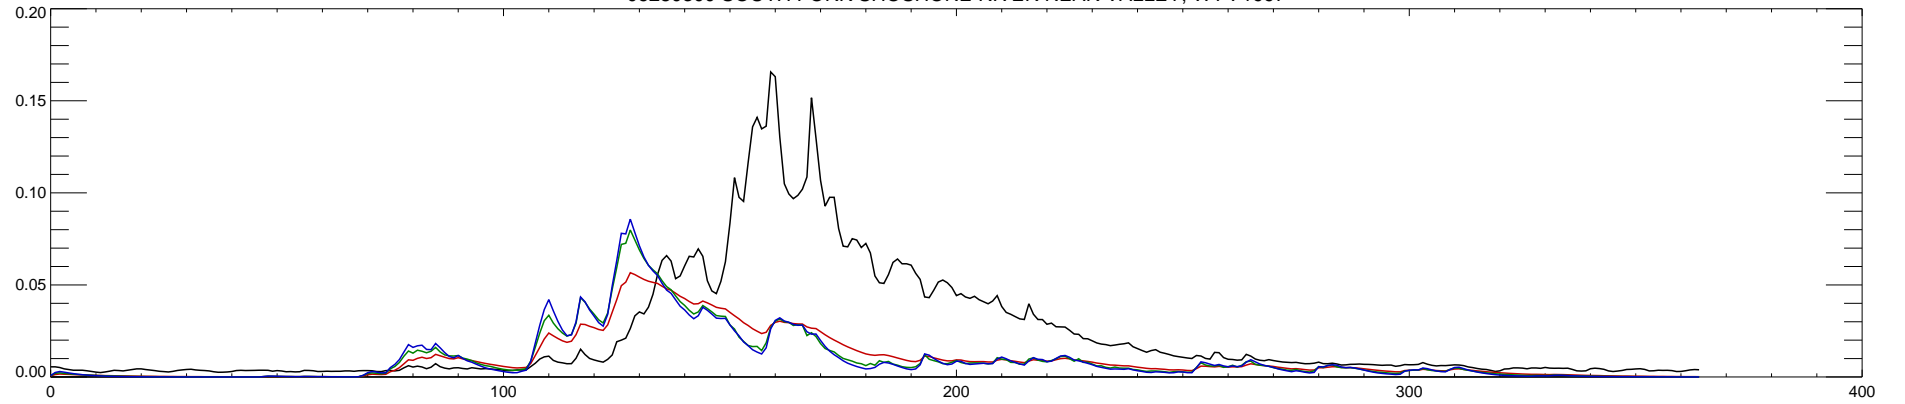

06280300 SOUTH FORK SHOSHONE RIVER NEAR VALLEY, WY : 1994

06280300 SOUTH FORK SHOSHONE RIVER NEAR VALLEY, WY : 1995

06280300 SOUTH FORK SHOSHONE RIVER NEAR VALLEY, WY : 1996

06280300 SOUTH FORK SHOSHONE RIVER NEAR VALLEY, WY : 1997