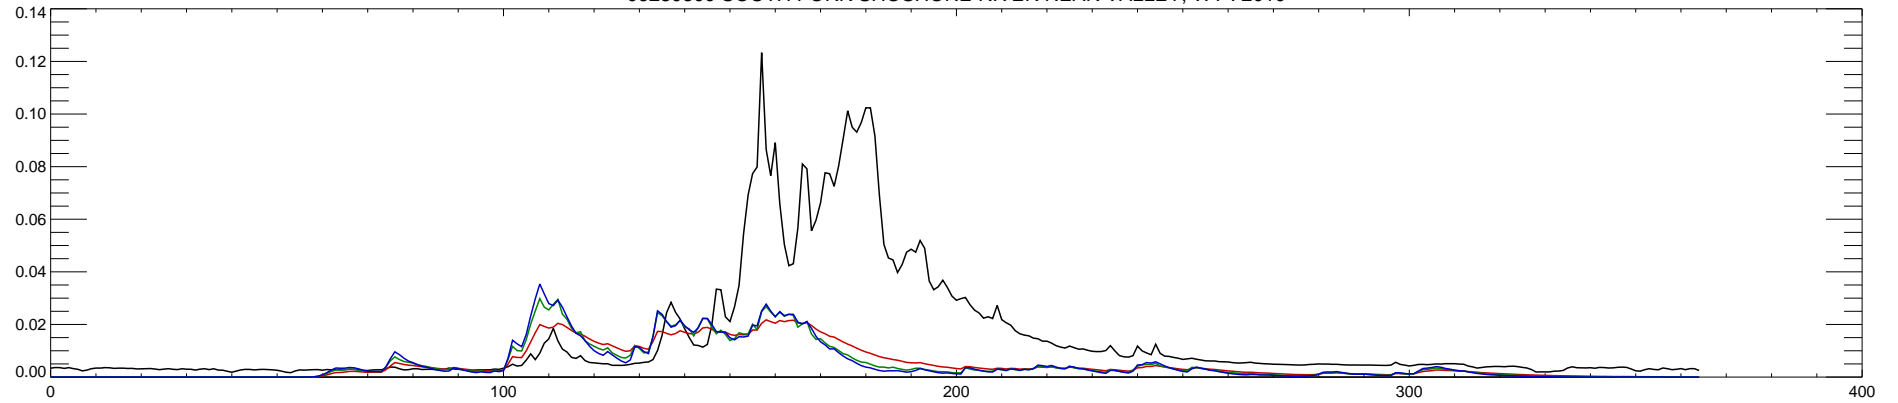

06280300 SOUTH FORK SHOSHONE RIVER NEAR VALLEY, WY : 2011

06280300 SOUTH FORK SHOSHONE RIVER NEAR VALLEY, WY : 2010