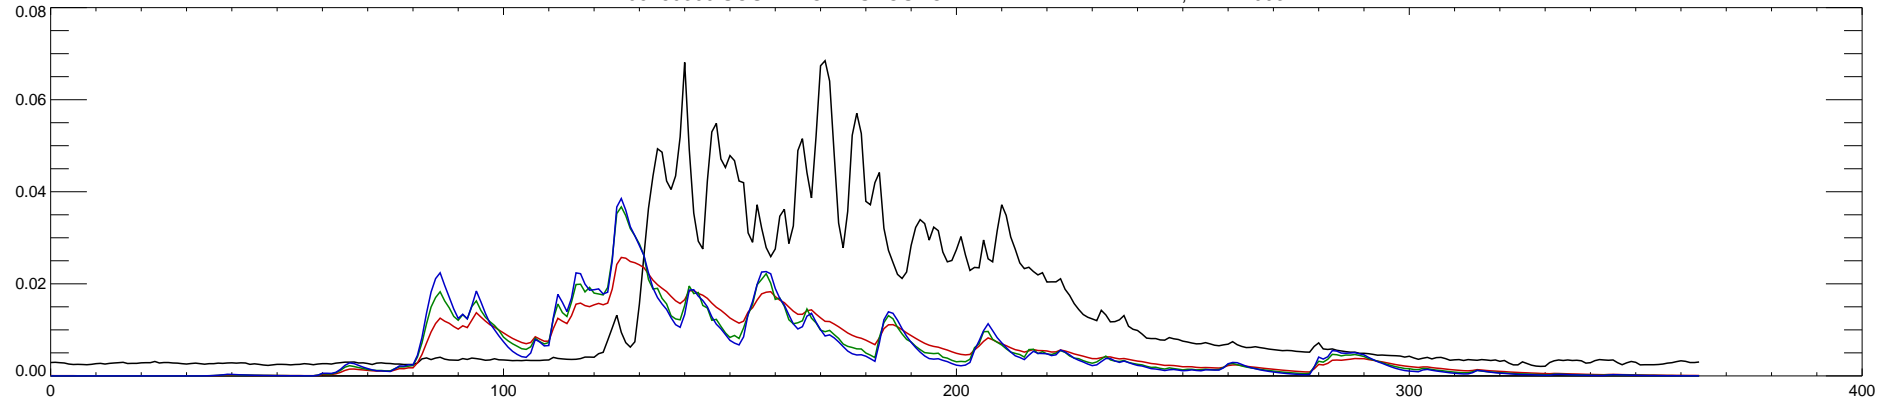

06280300 SOUTH FORK SHOSHONE RIVER NEAR VALLEY, WY : 1990

06280300 SOUTH FORK SHOSHONE RIVER NEAR VALLEY, WY : 1991

06280300 SOUTH FORK SHOSHONE RIVER NEAR VALLEY, WY : 1992

06280300 SOUTH FORK SHOSHONE RIVER NEAR VALLEY, WY : 1993

06280300 SOUTH FORK SHOSHONE RIVER NEAR VALLEY, WY : 1994

06280300 SOUTH FORK SHOSHONE RIVER NEAR VALLEY, WY : 1995

06280300 SOUTH FORK SHOSHONE RIVER NEAR VALLEY, WY : 1996

06280300 SOUTH FORK SHOSHONE RIVER NEAR VALLEY, WY : 1997