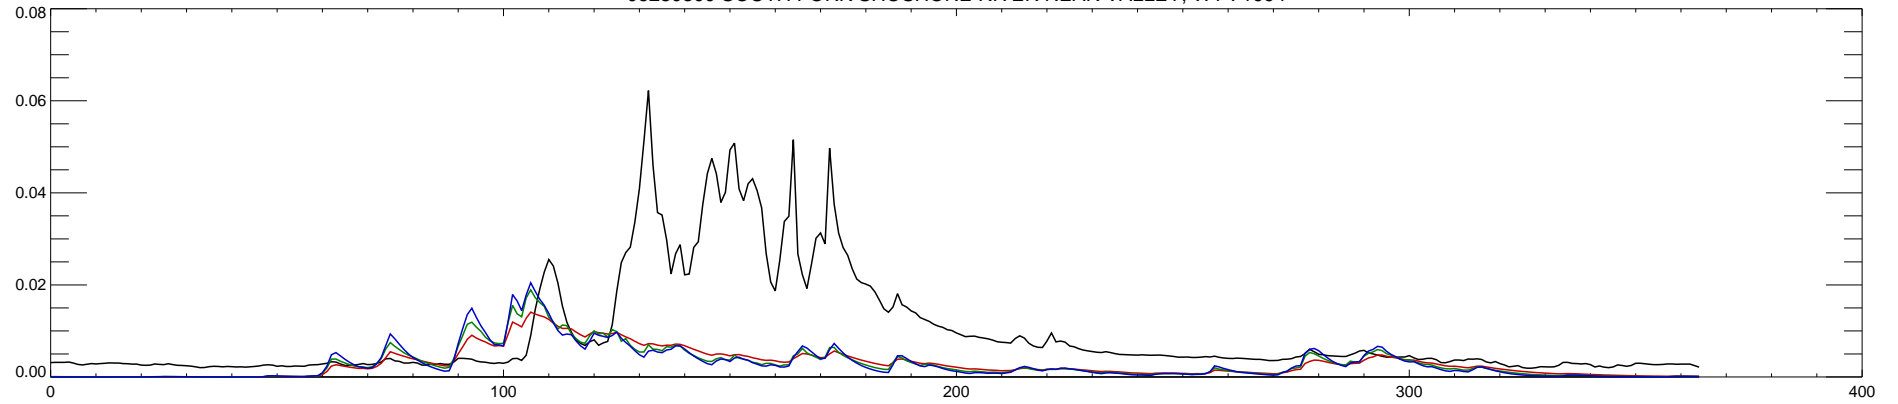

06280300 SOUTH FORK SHOSHONE RIVER NEAR VALLEY, WY : 1990

06280300 SOUTH FORK SHOSHONE RIVER NEAR VALLEY, WY : 1991

06280300 SOUTH FORK SHOSHONE RIVER NEAR VALLEY, WY : 1992

06280300 SOUTH FORK SHOSHONE RIVER NEAR VALLEY, WY : 1993

06280300 SOUTH FORK SHOSHONE RIVER NEAR VALLEY, WY : 1994

06280300 SOUTH FORK SHOSHONE RIVER NEAR VALLEY, WY : 1995

06280300 SOUTH FORK SHOSHONE RIVER NEAR VALLEY, WY : 1996

06280300 SOUTH FORK SHOSHONE RIVER NEAR VALLEY, WY : 1997