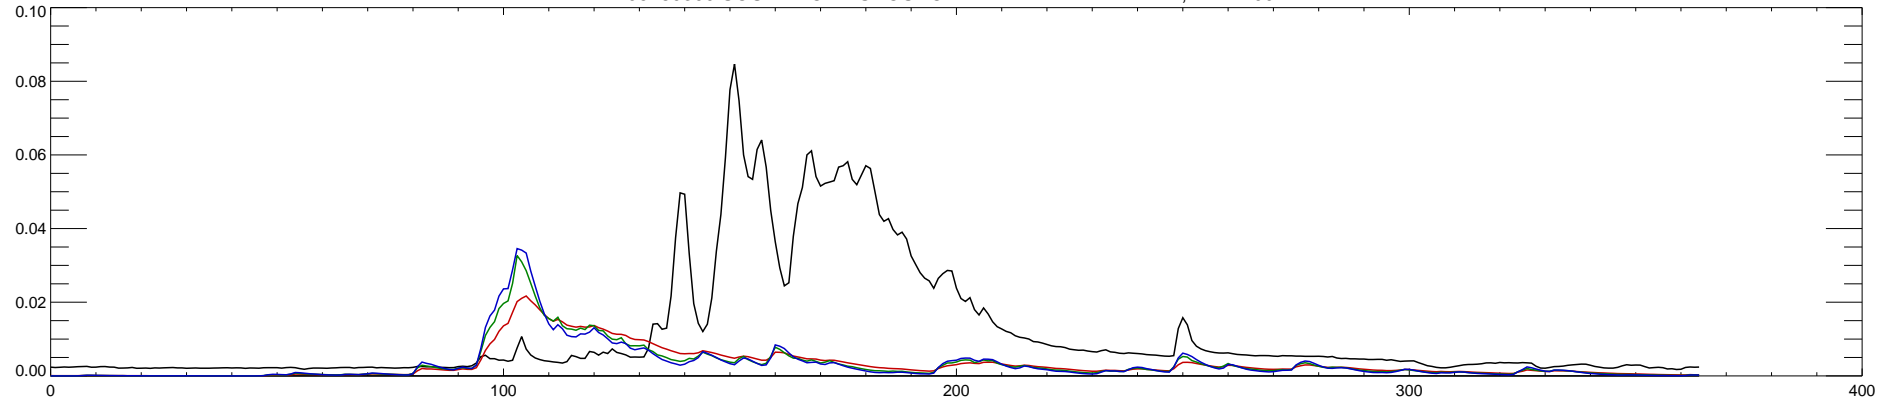

06280300 SOUTH FORK SHOSHONE RIVER NEAR VALLEY, WY : 2003

06280300 SOUTH FORK SHOSHONE RIVER NEAR VALLEY, WY : 2002