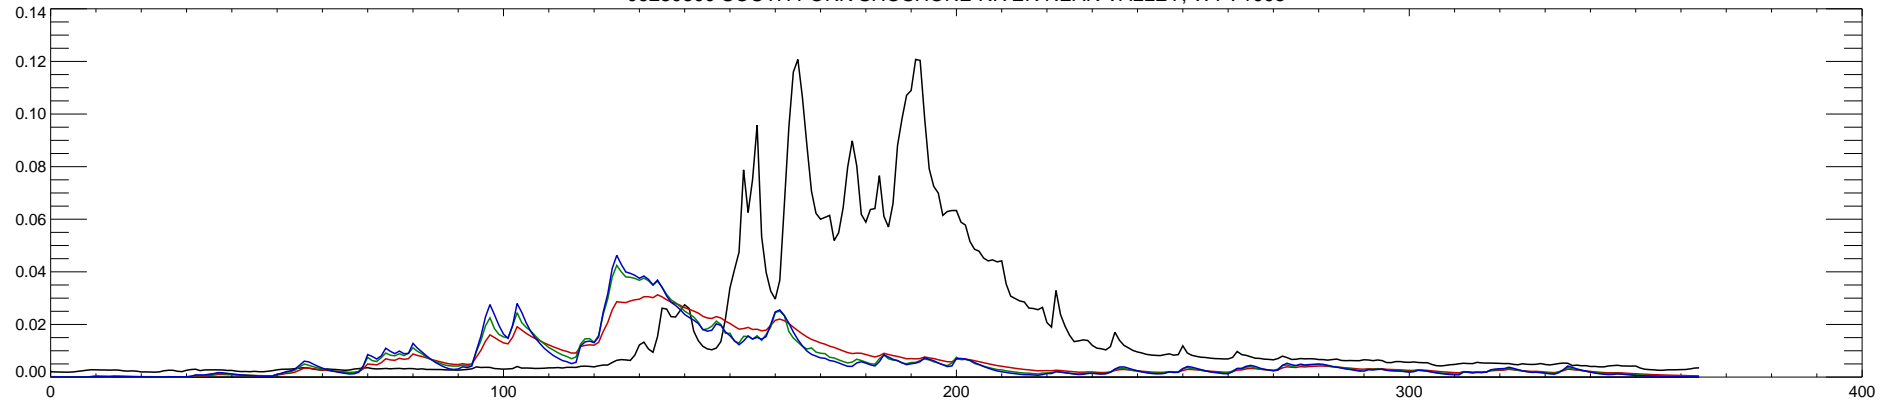

06280300 SOUTH FORK SHOSHONE RIVER NEAR VALLEY, WY : 1990

06280300 SOUTH FORK SHOSHONE RIVER NEAR VALLEY, WY : 1991

06280300 SOUTH FORK SHOSHONE RIVER NEAR VALLEY, WY : 1992

06280300 SOUTH FORK SHOSHONE RIVER NEAR VALLEY, WY : 1993

06280300 SOUTH FORK SHOSHONE RIVER NEAR VALLEY, WY : 1994

06280300 SOUTH FORK SHOSHONE RIVER NEAR VALLEY, WY : 1995

06280300 SOUTH FORK SHOSHONE RIVER NEAR VALLEY, WY : 1996

06280300 SOUTH FORK SHOSHONE RIVER NEAR VALLEY, WY : 1997