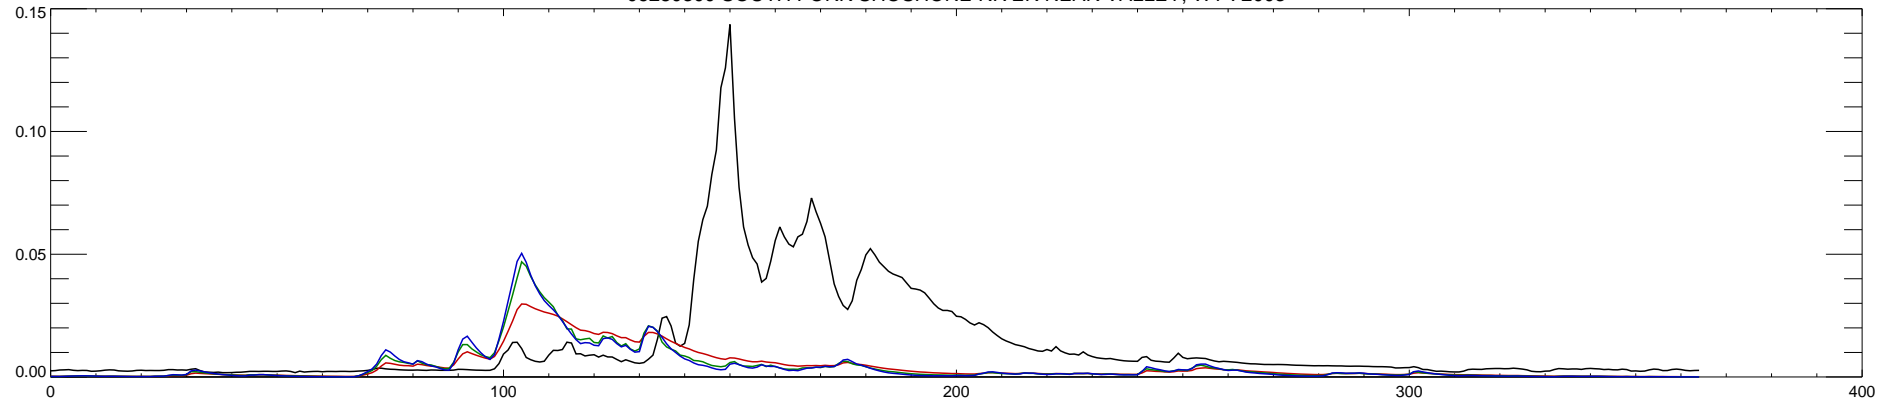

06280300 SOUTH FORK SHOSHONE RIVER NEAR VALLEY, WY : 2004

06280300 SOUTH FORK SHOSHONE RIVER NEAR VALLEY, WY : 2003