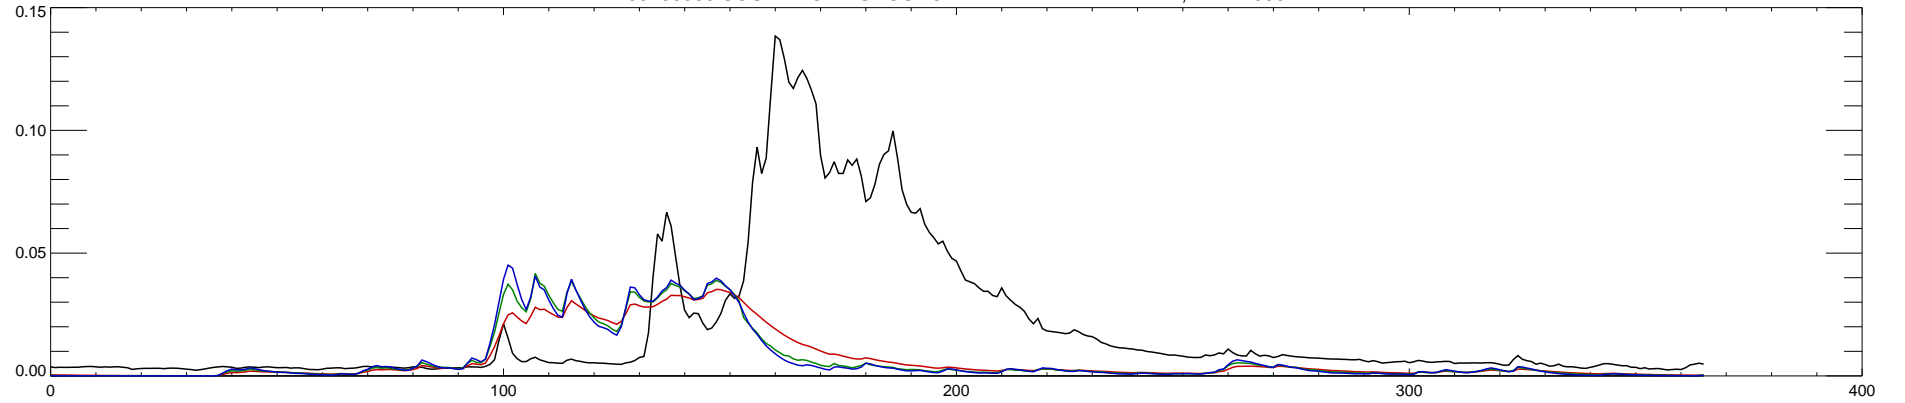

06280300 SOUTH FORK SHOSHONE RIVER NEAR VALLEY, WY : 1990

06280300 SOUTH FORK SHOSHONE RIVER NEAR VALLEY, WY : 1991

06280300 SOUTH FORK SHOSHONE RIVER NEAR VALLEY, WY : 1992

06280300 SOUTH FORK SHOSHONE RIVER NEAR VALLEY, WY : 1993

06280300 SOUTH FORK SHOSHONE RIVER NEAR VALLEY, WY : 1994

06280300 SOUTH FORK SHOSHONE RIVER NEAR VALLEY, WY : 1995

06280300 SOUTH FORK SHOSHONE RIVER NEAR VALLEY, WY : 1996

06280300 SOUTH FORK SHOSHONE RIVER NEAR VALLEY, WY : 1997