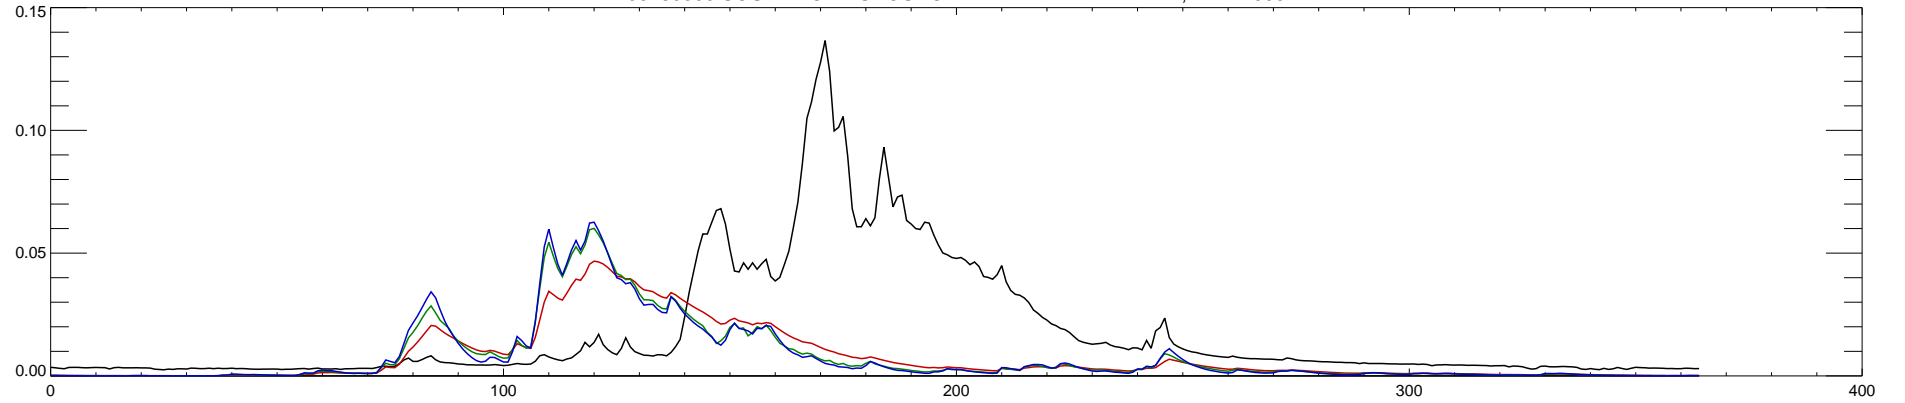

06280300 SOUTH FORK SHOSHONE RIVER NEAR VALLEY, WY : 1994

06280300 SOUTH FORK SHOSHONE RIVER NEAR VALLEY, WY : 1995

06280300 SOUTH FORK SHOSHONE RIVER NEAR VALLEY, WY : 1996

06280300 SOUTH FORK SHOSHONE RIVER NEAR VALLEY, WY : 1997

06280300 SOUTH FORK SHOSHONE RIVER NEAR VALLEY, WY : 1998

06280300 SOUTH FORK SHOSHONE RIVER NEAR VALLEY, WY : 1999

06280300 SOUTH FORK SHOSHONE RIVER NEAR VALLEY, WY : 2000

06280300 SOUTH FORK SHOSHONE RIVER NEAR VALLEY, WY : 2001