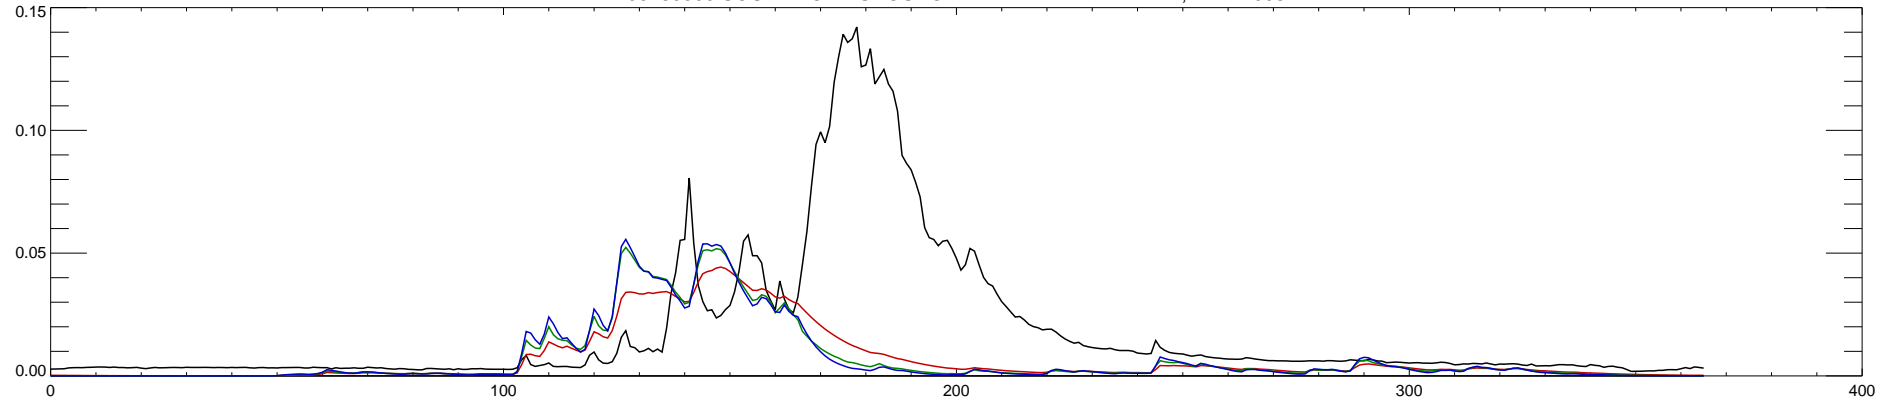

06280300 SOUTH FORK SHOSHONE RIVER NEAR VALLEY, WY : 2009

06280300 SOUTH FORK SHOSHONE RIVER NEAR VALLEY, WY : 2008