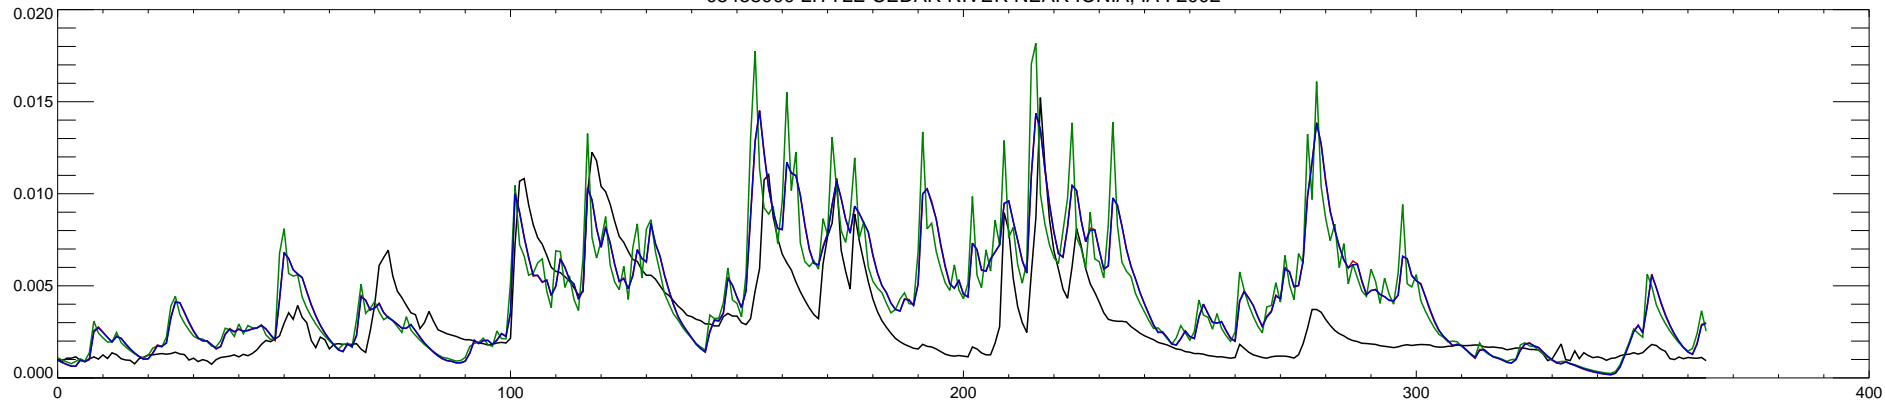

05458000 LITTLE CEDAR RIVER NEAR IONIA, IA : 2003

05458000 LITTLE CEDAR RIVER NEAR IONIA, IA : 2002