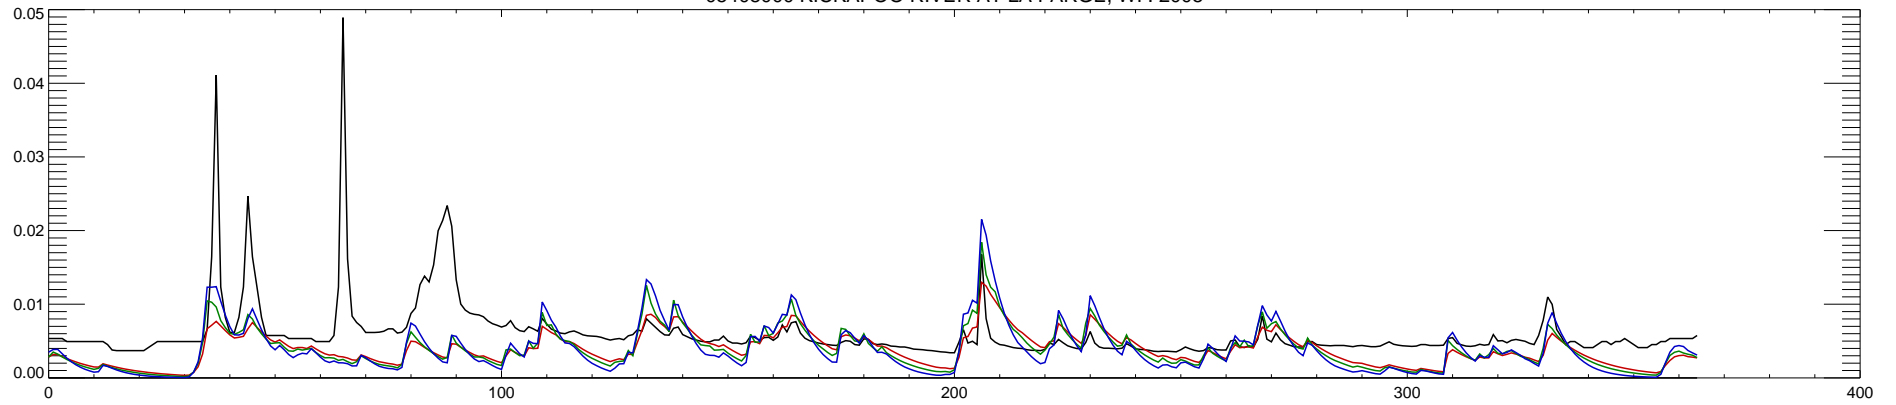

05408000 KICKAPOO RIVER AT LA FARGE, WI : 2006

05408000 KICKAPOO RIVER AT LA FARGE, WI : 2005