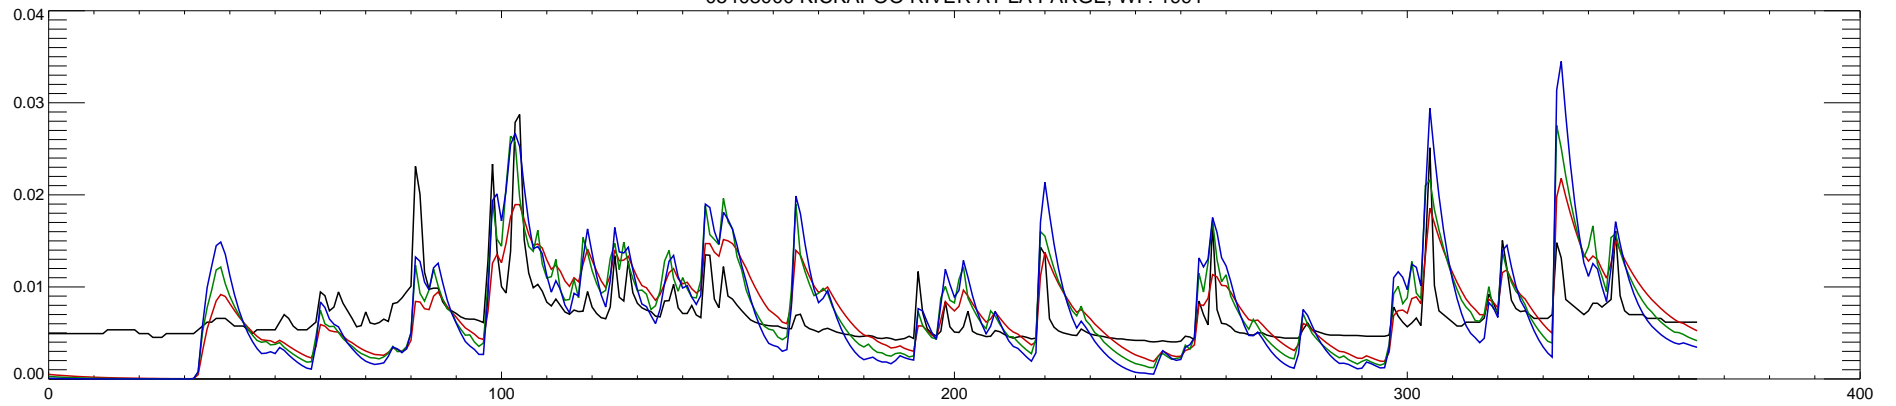

05408000 KICKAPOO RIVER AT LA FARGE, WI : 1990

05408000 KICKAPOO RIVER AT LA FARGE, WI : 1991

05408000 KICKAPOO RIVER AT LA FARGE, WI : 1992

05408000 KICKAPOO RIVER AT LA FARGE, WI : 1993

05408000 KICKAPOO RIVER AT LA FARGE, WI : 1994

05408000 KICKAPOO RIVER AT LA FARGE, WI : 1995

05408000 KICKAPOO RIVER AT LA FARGE, WI : 1996

05408000 KICKAPOO RIVER AT LA FARGE, WI : 1997

05408000 KICKAPOO RIVER AT LA FARGE, WI : 1998

05408000 KICKAPOO RIVER AT LA FARGE, WI : 1999