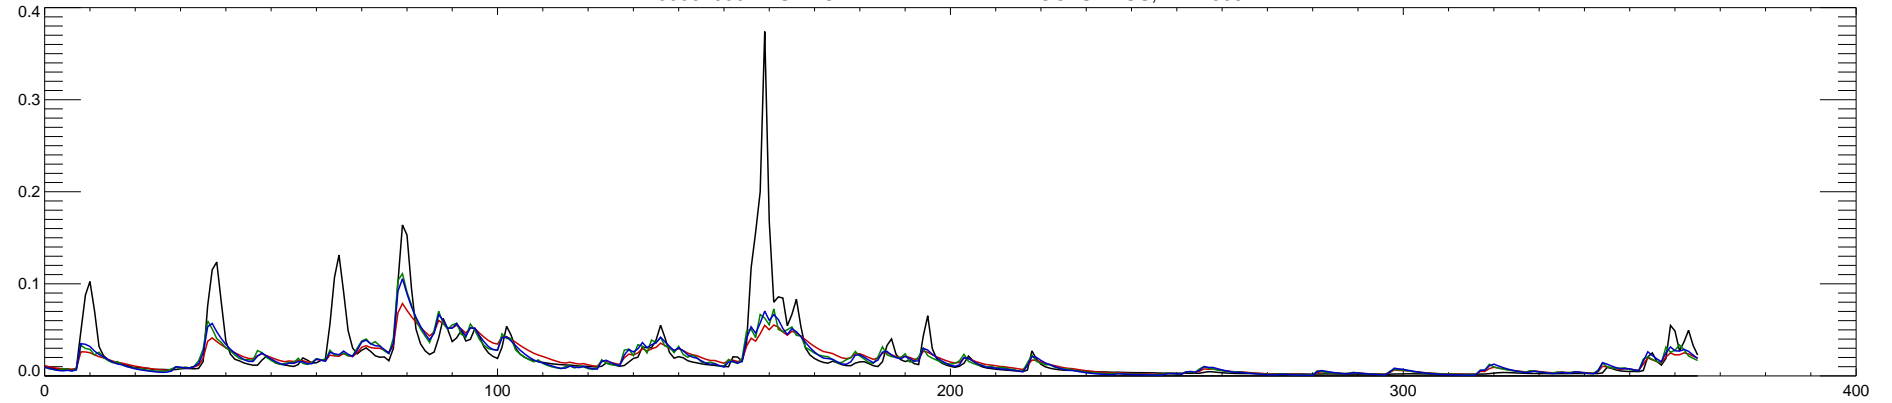

03364000 EAST FORK WHITE RIVER AT COLUMBUS, IN : 2005

03364000 EAST FORK WHITE RIVER AT COLUMBUS, IN : 2006

03364000 EAST FORK WHITE RIVER AT COLUMBUS, IN : 2007

03364000 EAST FORK WHITE RIVER AT COLUMBUS, IN : 2008