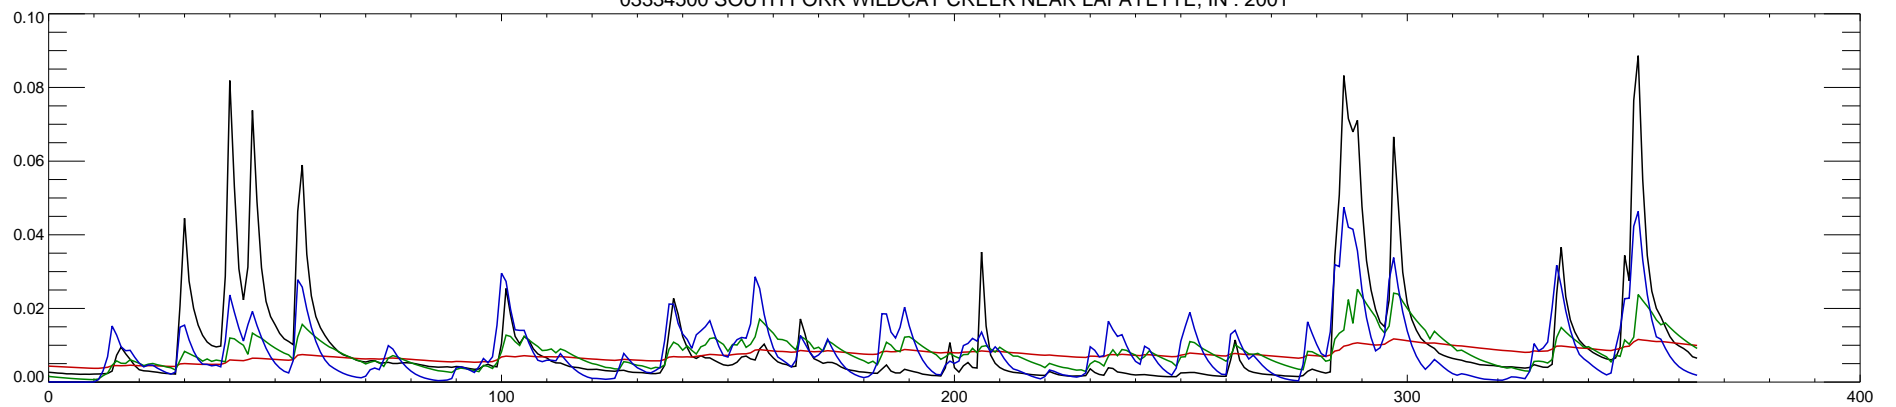

03334500 SOUTH FORK WILDCAT CREEK NEAR LAFAYETTE, IN : 1998

03334500 SOUTH FORK WILDCAT CREEK NEAR LAFAYETTE, IN : 1999

03334500 SOUTH FORK WILDCAT CREEK NEAR LAFAYETTE, IN : 2000

03334500 SOUTH FORK WILDCAT CREEK NEAR LAFAYETTE, IN : 2001