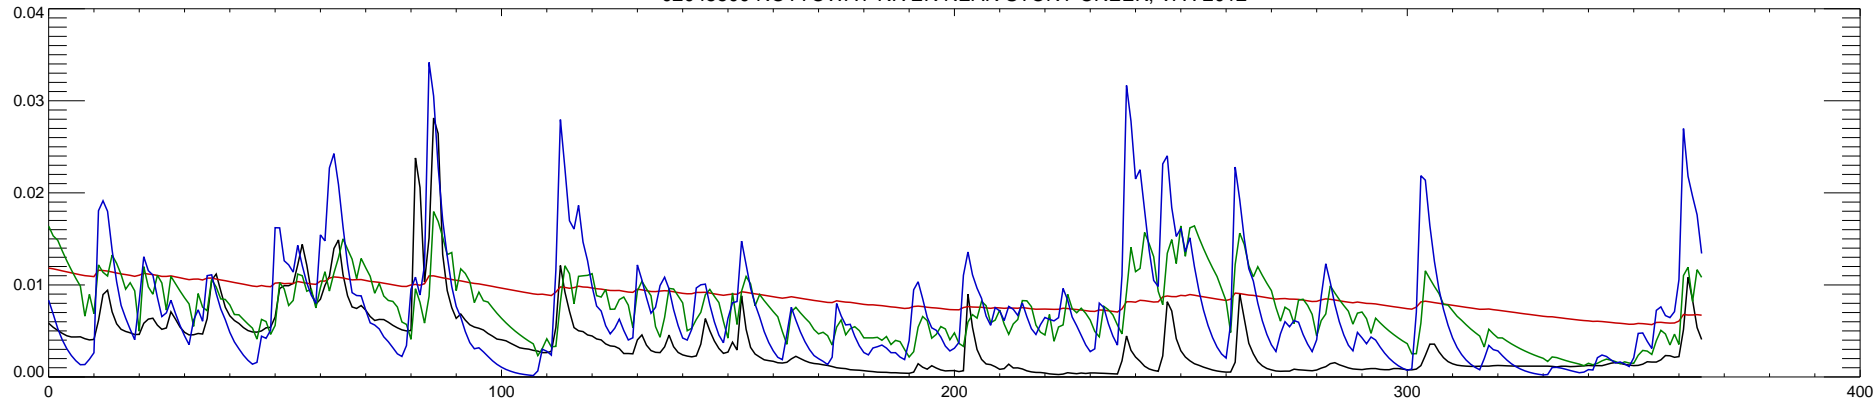

02045500 NOTTOWAY RIVER NEAR STONY CREEK, VA : 2004

02045500 NOTTOWAY RIVER NEAR STONY CREEK, VA : 2011

02045500 NOTTOWAY RIVER NEAR STONY CREEK, VA : 2012

02045500 NOTTOWAY RIVER NEAR STONY CREEK, VA : 2013