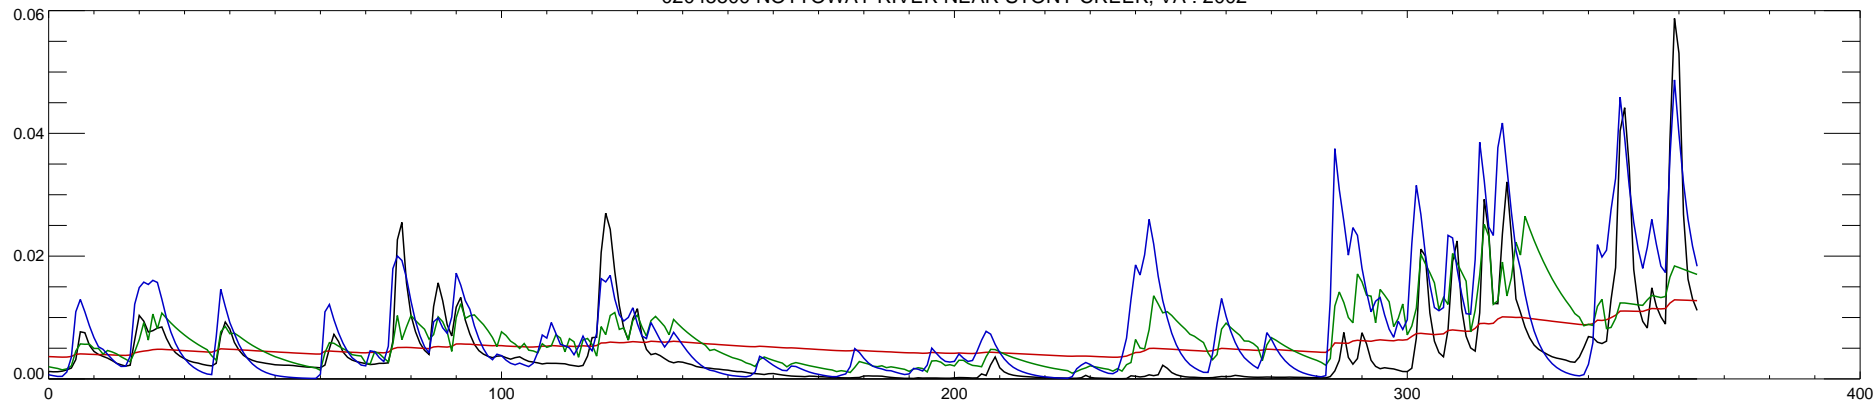

02045500 NOTTOWAY RIVER NEAR STONY CREEK, VA : 1994

02045500 NOTTOWAY RIVER NEAR STONY CREEK, VA : 1995

02045500 NOTTOWAY RIVER NEAR STONY CREEK, VA : 2002

02045500 NOTTOWAY RIVER NEAR STONY CREEK, VA : 2003