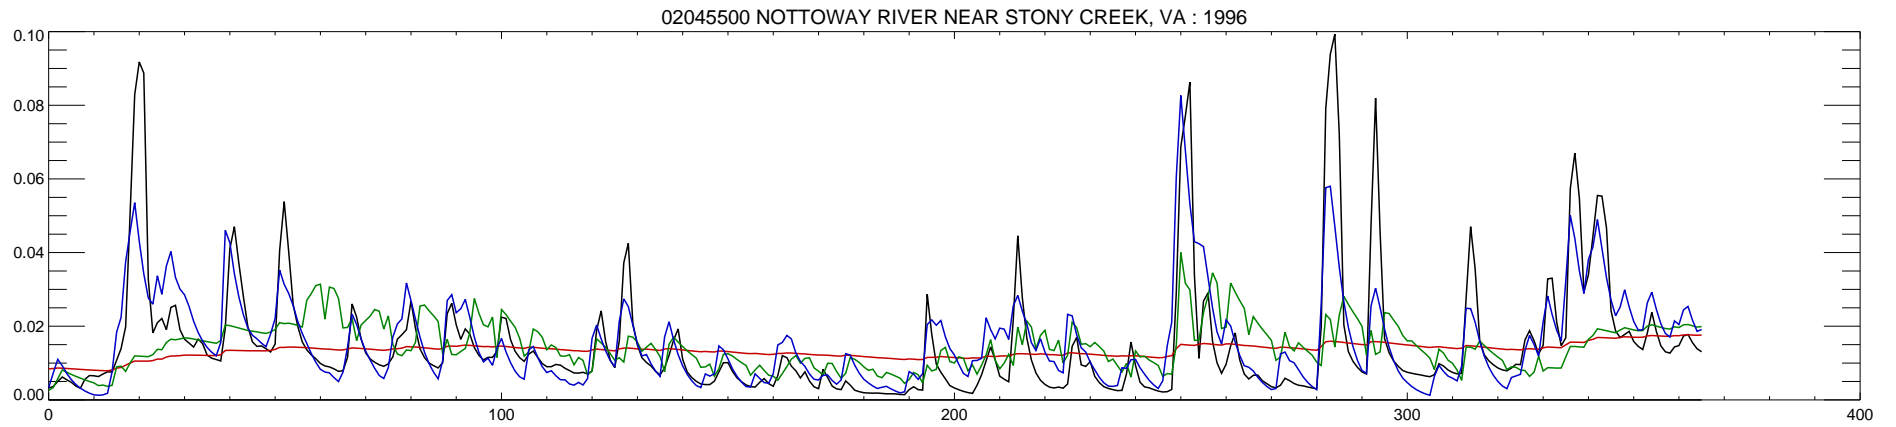

02045500 NOTTOWAY RIVER NEAR STONY CREEK, VA : 1990

02045500 NOTTOWAY RIVER NEAR STONY CREEK, VA : 1991

02045500 NOTTOWAY RIVER NEAR STONY CREEK, VA : 1992

02045500 NOTTOWAY RIVER NEAR STONY CREEK, VA : 1993

02045500 NOTTOWAY RIVER NEAR STONY CREEK, VA : 1994

02045500 NOTTOWAY RIVER NEAR STONY CREEK, VA : 1995

02045500 NOTTOWAY RIVER NEAR STONY CREEK, VA : 2002

02045500 NOTTOWAY RIVER NEAR STONY CREEK, VA : 2003