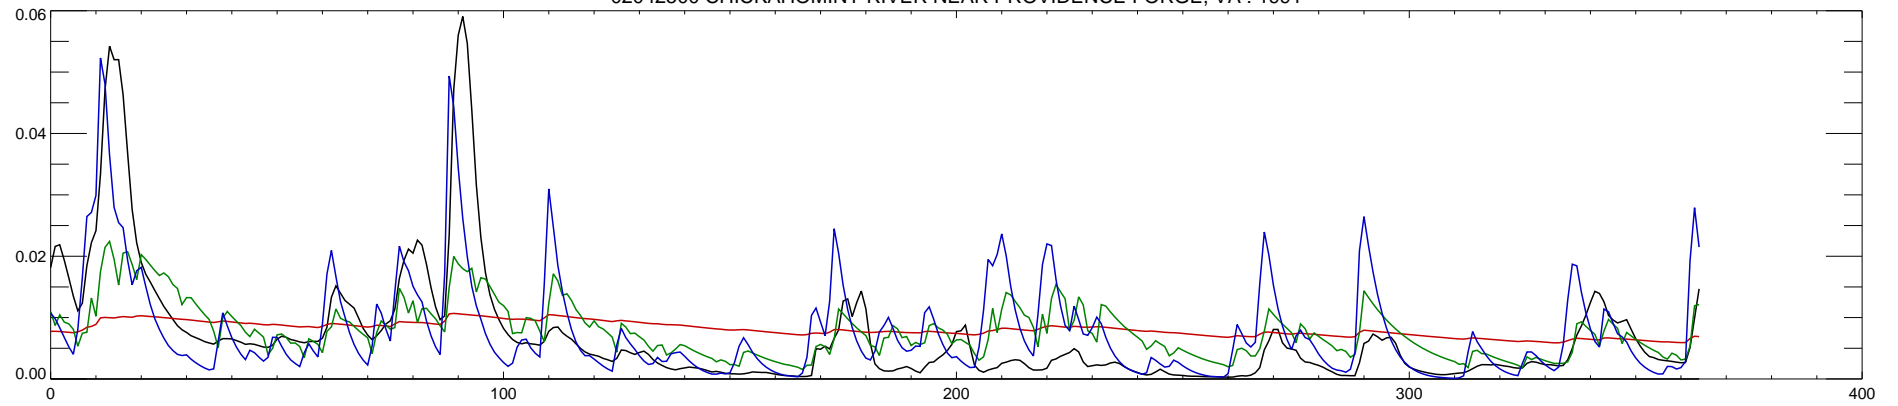

02042500 CHICKAHOMINY RIVER NEAR PROVIDENCE FORGE, VA : 1990

02042500 CHICKAHOMINY RIVER NEAR PROVIDENCE FORGE, VA : 1991

02042500 CHICKAHOMINY RIVER NEAR PROVIDENCE FORGE, VA : 1992

02042500 CHICKAHOMINY RIVER NEAR PROVIDENCE FORGE, VA : 1993