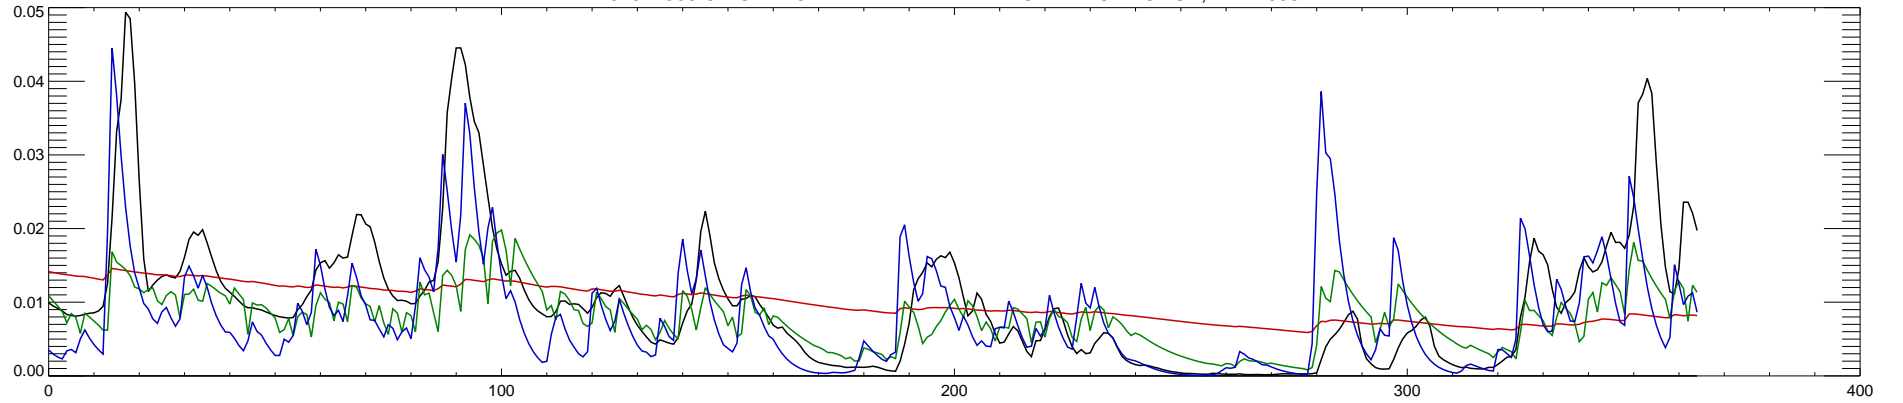

02042500 CHICKAHOMINY RIVER NEAR PROVIDENCE FORGE, VA : 2002

02042500 CHICKAHOMINY RIVER NEAR PROVIDENCE FORGE, VA : 2003

02042500 CHICKAHOMINY RIVER NEAR PROVIDENCE FORGE, VA : 2004

02042500 CHICKAHOMINY RIVER NEAR PROVIDENCE FORGE, VA : 2005