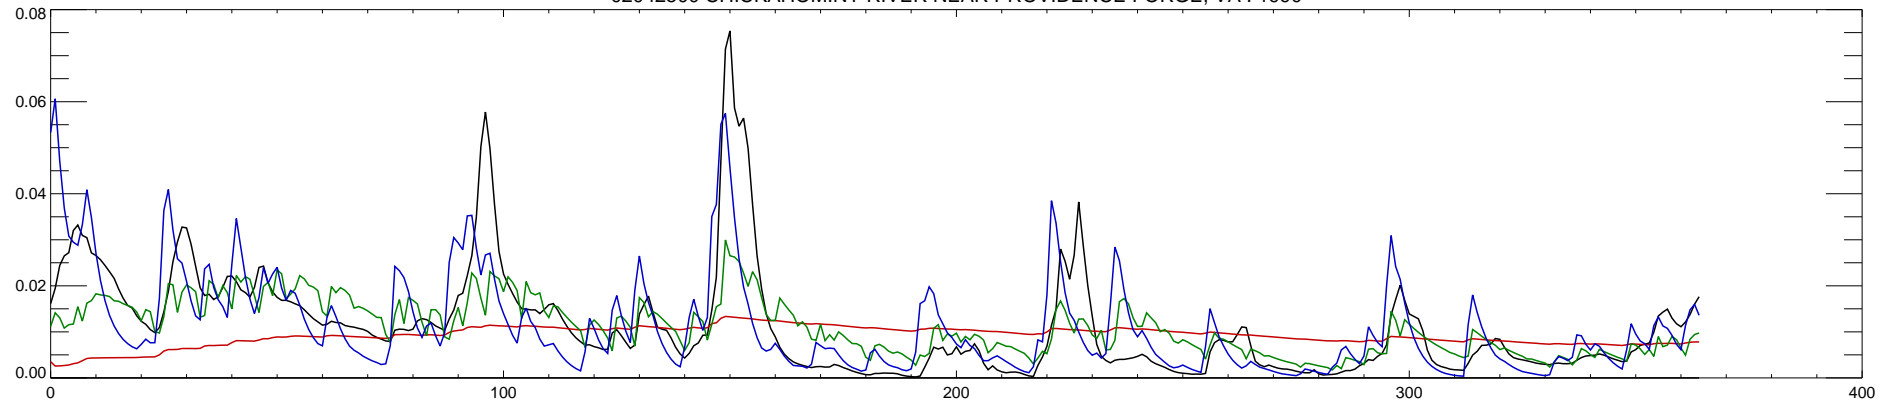

02042500 CHICKAHOMINY RIVER NEAR PROVIDENCE FORGE, VA : 1990

02042500 CHICKAHOMINY RIVER NEAR PROVIDENCE FORGE, VA : 1991

02042500 CHICKAHOMINY RIVER NEAR PROVIDENCE FORGE, VA : 1992

02042500 CHICKAHOMINY RIVER NEAR PROVIDENCE FORGE, VA : 1993