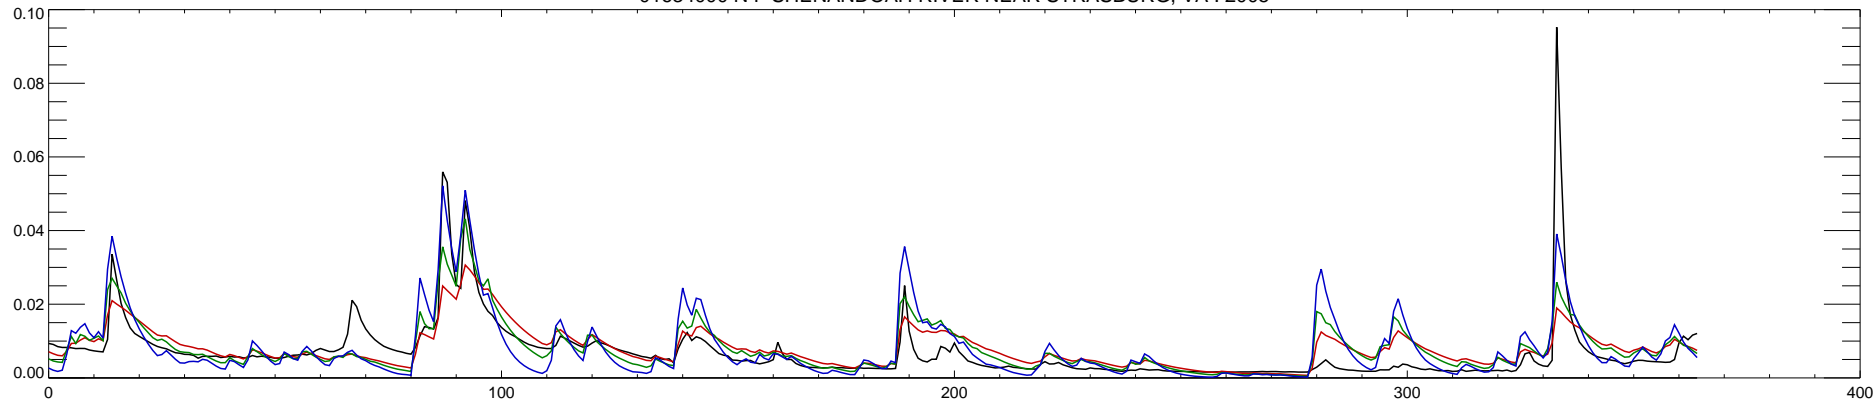

01634000 N F SHENANDOAH RIVER NEAR STRASBURG, VA : 2002

01634000 N F SHENANDOAH RIVER NEAR STRASBURG, VA : 2003

01634000 N F SHENANDOAH RIVER NEAR STRASBURG, VA : 2004

01634000 N F SHENANDOAH RIVER NEAR STRASBURG, VA : 2005