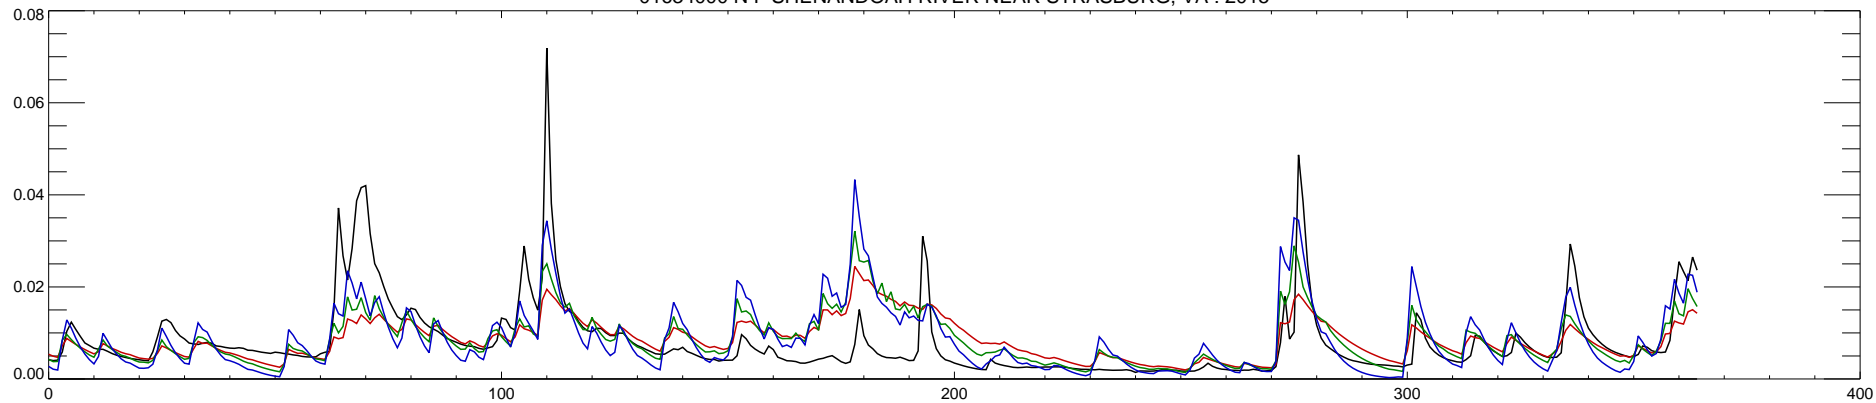

01634000 N F SHENANDOAH RIVER NEAR STRASBURG, VA : 2016

01634000 N F SHENANDOAH RIVER NEAR STRASBURG, VA : 2015