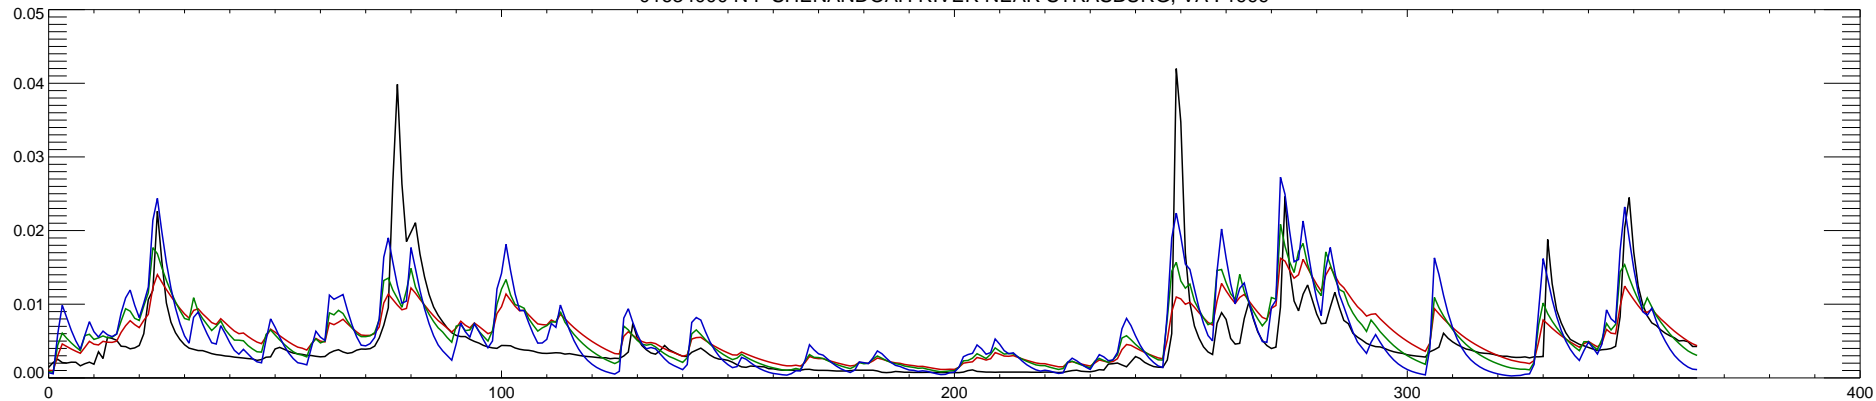

01634000 N F SHENANDOAH RIVER NEAR STRASBURG, VA : 2000

01634000 N F SHENANDOAH RIVER NEAR STRASBURG, VA : 1999