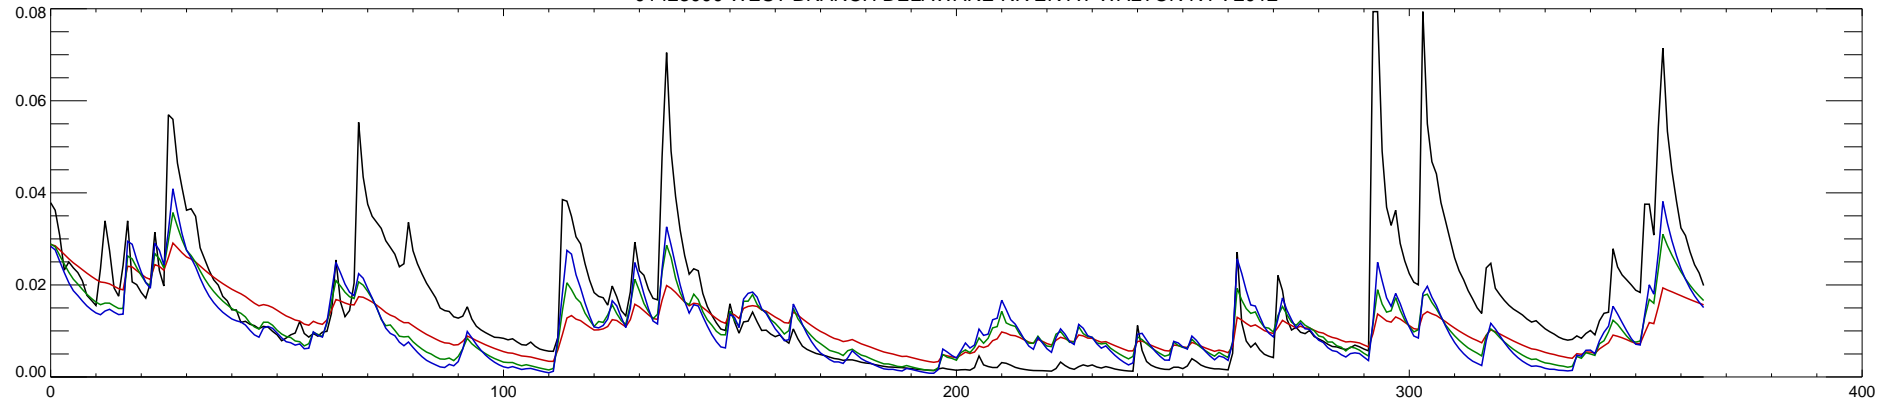

01423000 WEST BRANCH DELAWARE RIVER AT WALTON NY : 2013

01423000 WEST BRANCH DELAWARE RIVER AT WALTON NY : 2012