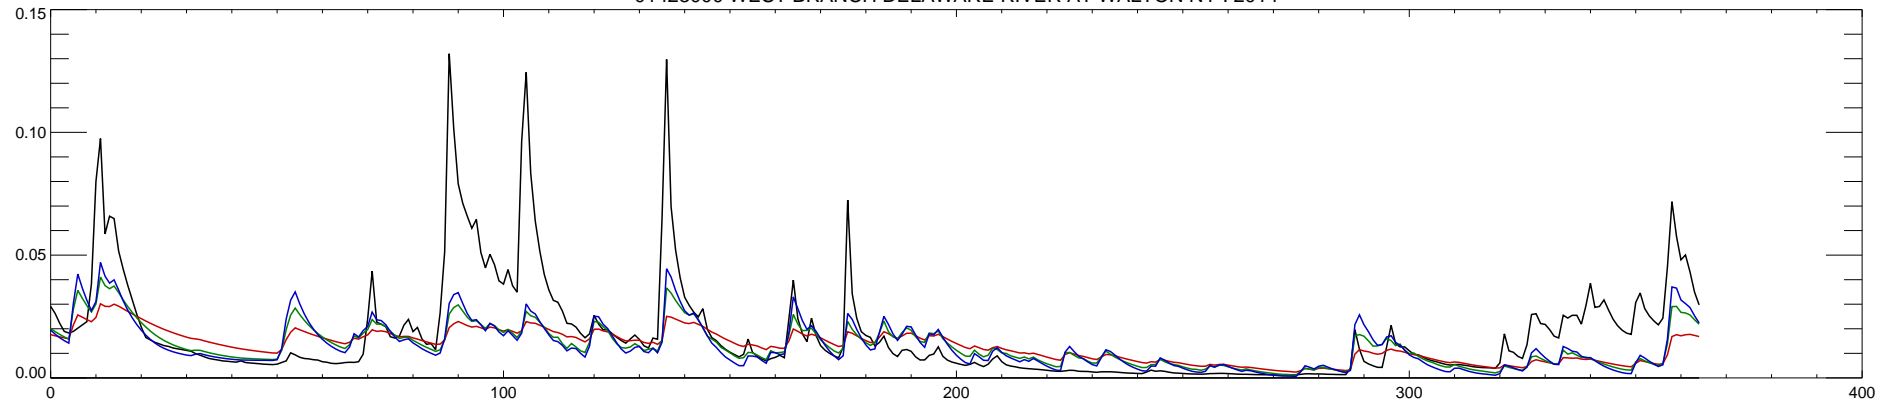

01423000 WEST BRANCH DELAWARE RIVER AT WALTON NY : 2015

01423000 WEST BRANCH DELAWARE RIVER AT WALTON NY : 2014