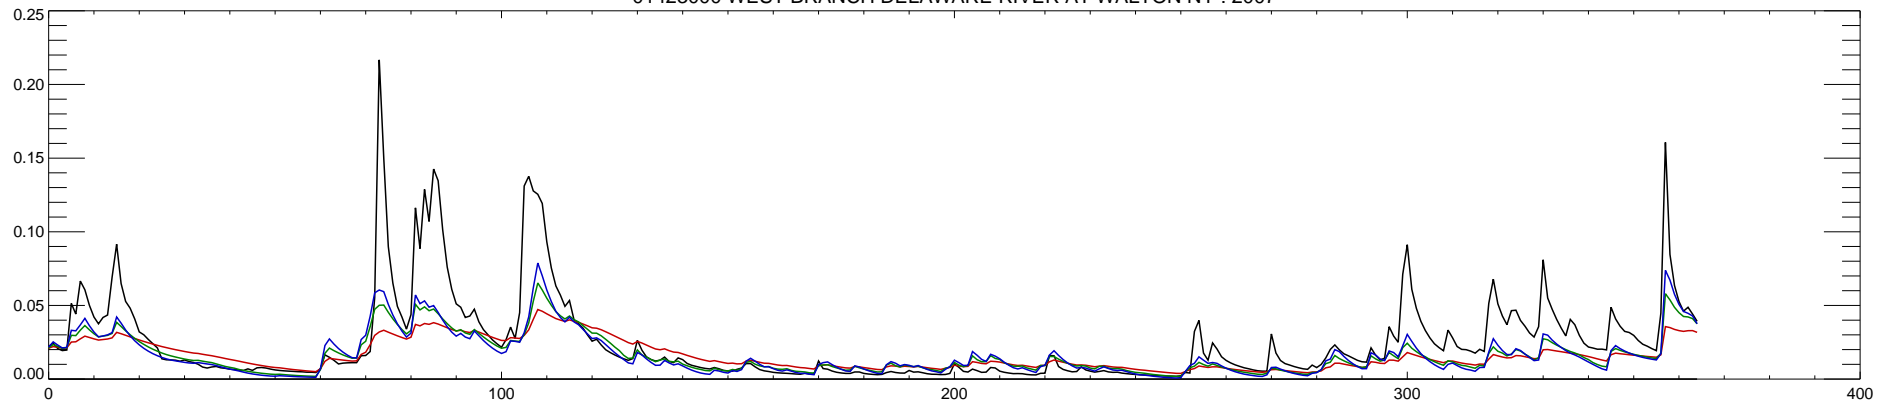

01423000 WEST BRANCH DELAWARE RIVER AT WALTON NY : 2008

01423000 WEST BRANCH DELAWARE RIVER AT WALTON NY : 2007