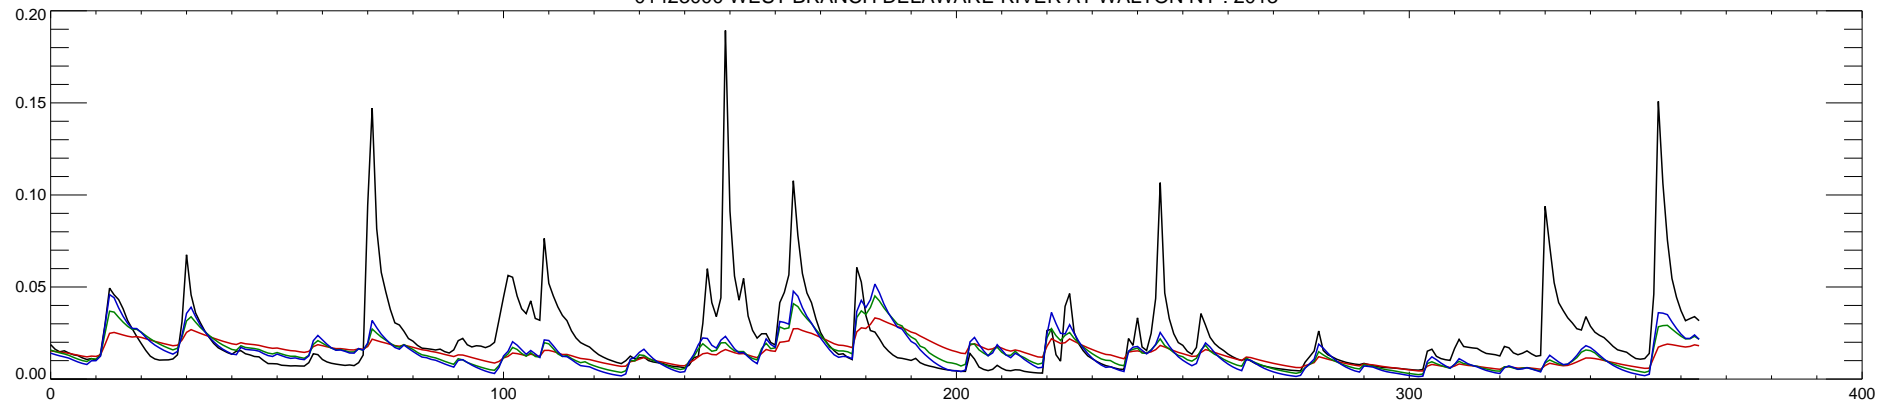

01423000 WEST BRANCH DELAWARE RIVER AT WALTON NY : 2010

01423000 WEST BRANCH DELAWARE RIVER AT WALTON NY : 2011

01423000 WEST BRANCH DELAWARE RIVER AT WALTON NY : 2012

01423000 WEST BRANCH DELAWARE RIVER AT WALTON NY : 2013