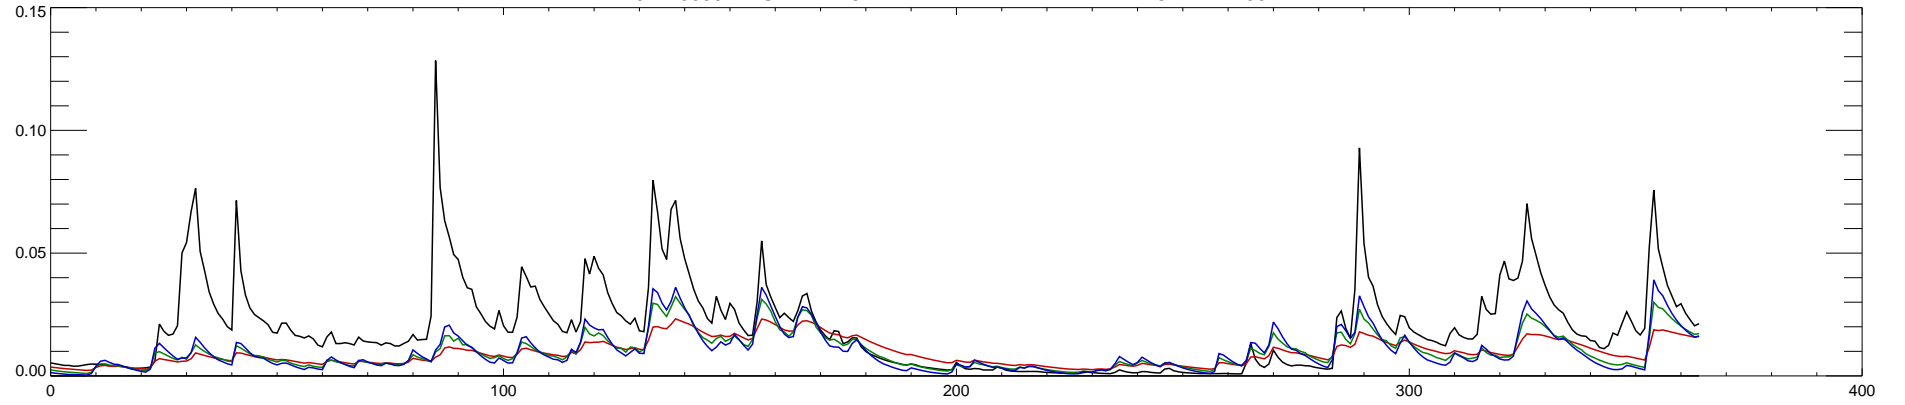

01423000 WEST BRANCH DELAWARE RIVER AT WALTON NY : 2003

01423000 WEST BRANCH DELAWARE RIVER AT WALTON NY : 2002