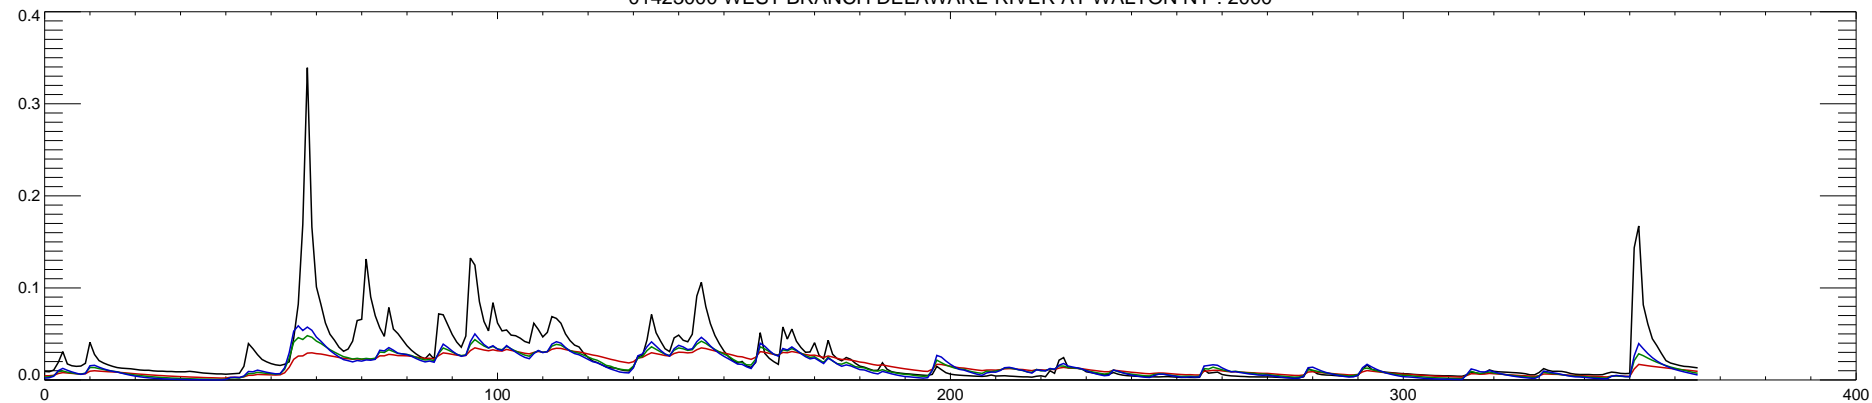

01423000 WEST BRANCH DELAWARE RIVER AT WALTON NY : 2001

01423000 WEST BRANCH DELAWARE RIVER AT WALTON NY : 2000