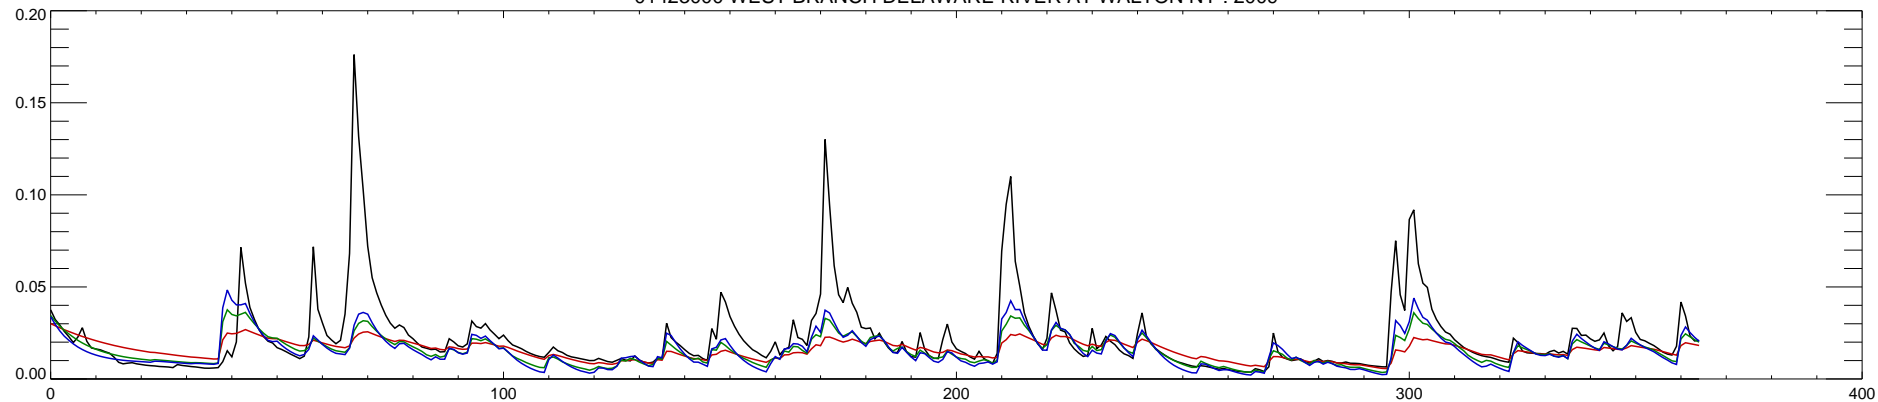

01423000 WEST BRANCH DELAWARE RIVER AT WALTON NY : 2006

01423000 WEST BRANCH DELAWARE RIVER AT WALTON NY : 2007

01423000 WEST BRANCH DELAWARE RIVER AT WALTON NY : 2008

01423000 WEST BRANCH DELAWARE RIVER AT WALTON NY : 2009