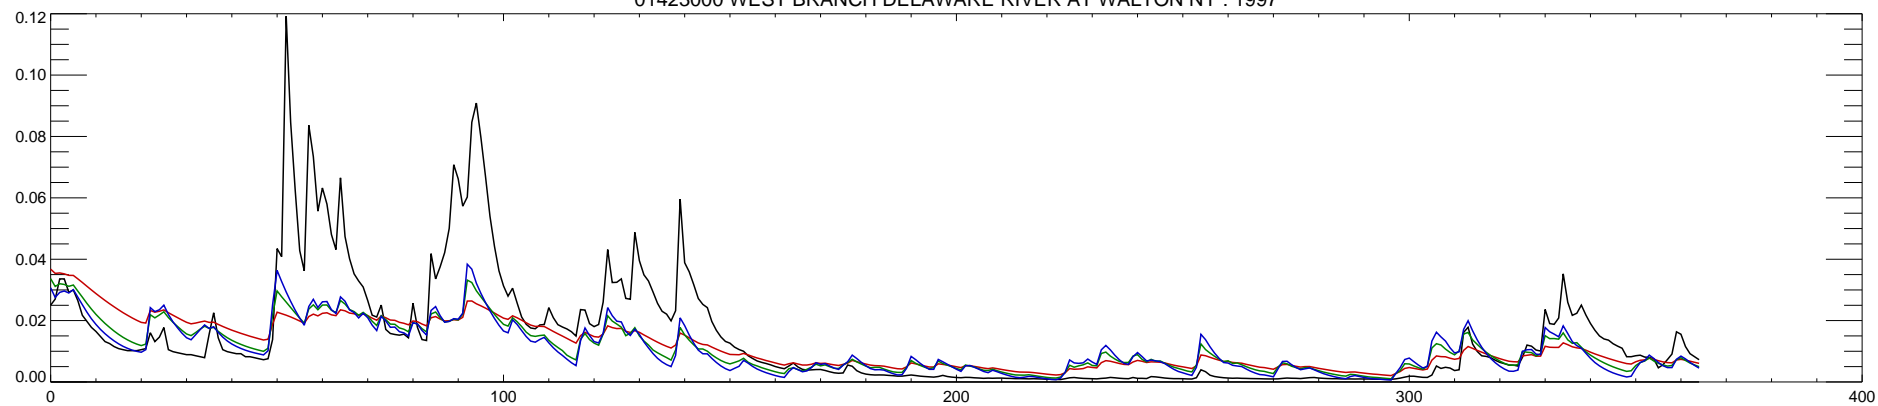

01423000 WEST BRANCH DELAWARE RIVER AT WALTON NY : 1994

01423000 WEST BRANCH DELAWARE RIVER AT WALTON NY : 1995

01423000 WEST BRANCH DELAWARE RIVER AT WALTON NY : 1996

01423000 WEST BRANCH DELAWARE RIVER AT WALTON NY : 1997