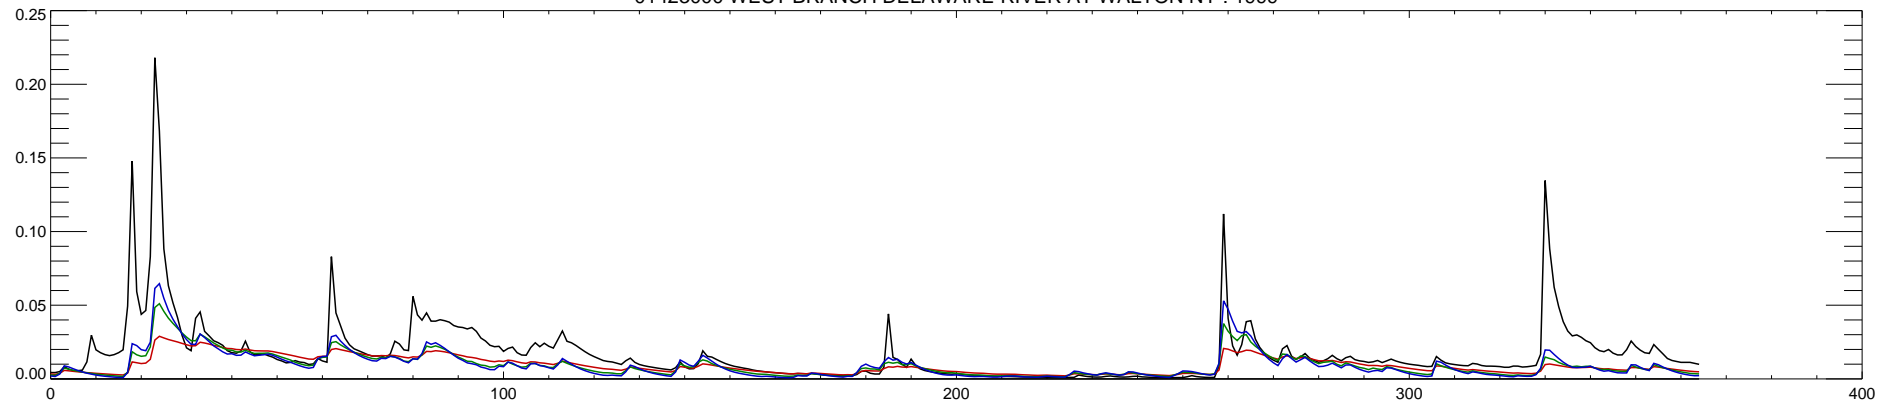

01423000 WEST BRANCH DELAWARE RIVER AT WALTON NY : 2000

01423000 WEST BRANCH DELAWARE RIVER AT WALTON NY : 1999