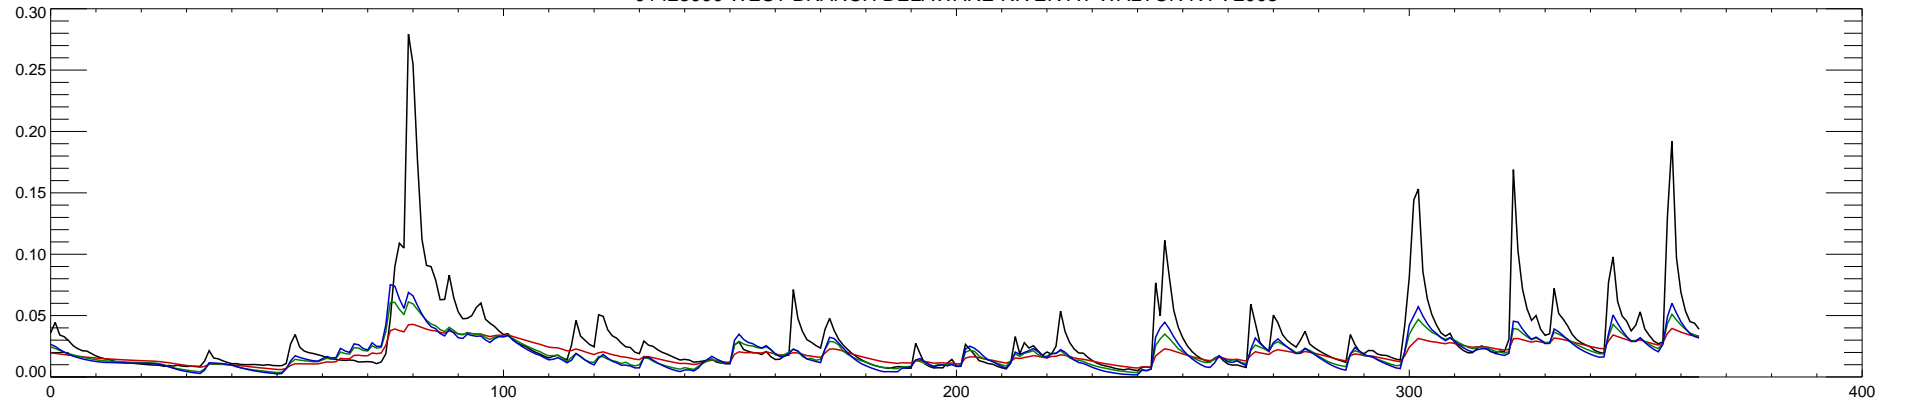

01423000 WEST BRANCH DELAWARE RIVER AT WALTON NY : 2004

01423000 WEST BRANCH DELAWARE RIVER AT WALTON NY : 2003