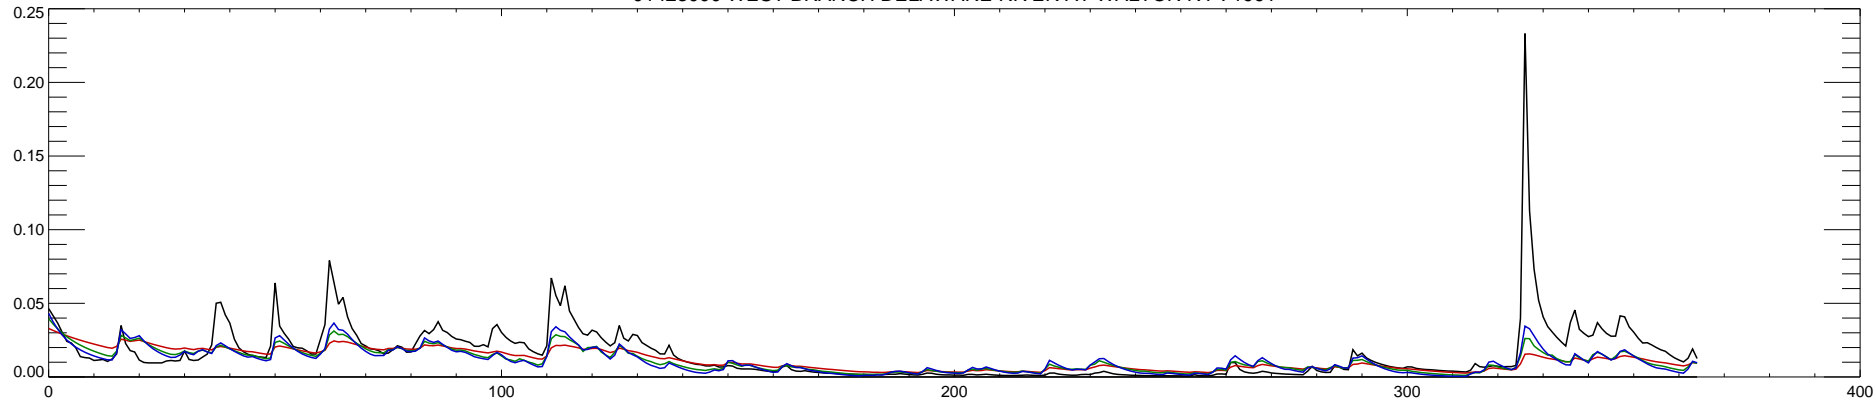

01423000 WEST BRANCH DELAWARE RIVER AT WALTON NY : 1990

01423000 WEST BRANCH DELAWARE RIVER AT WALTON NY : 1991

01423000 WEST BRANCH DELAWARE RIVER AT WALTON NY : 1992

01423000 WEST BRANCH DELAWARE RIVER AT WALTON NY : 1993