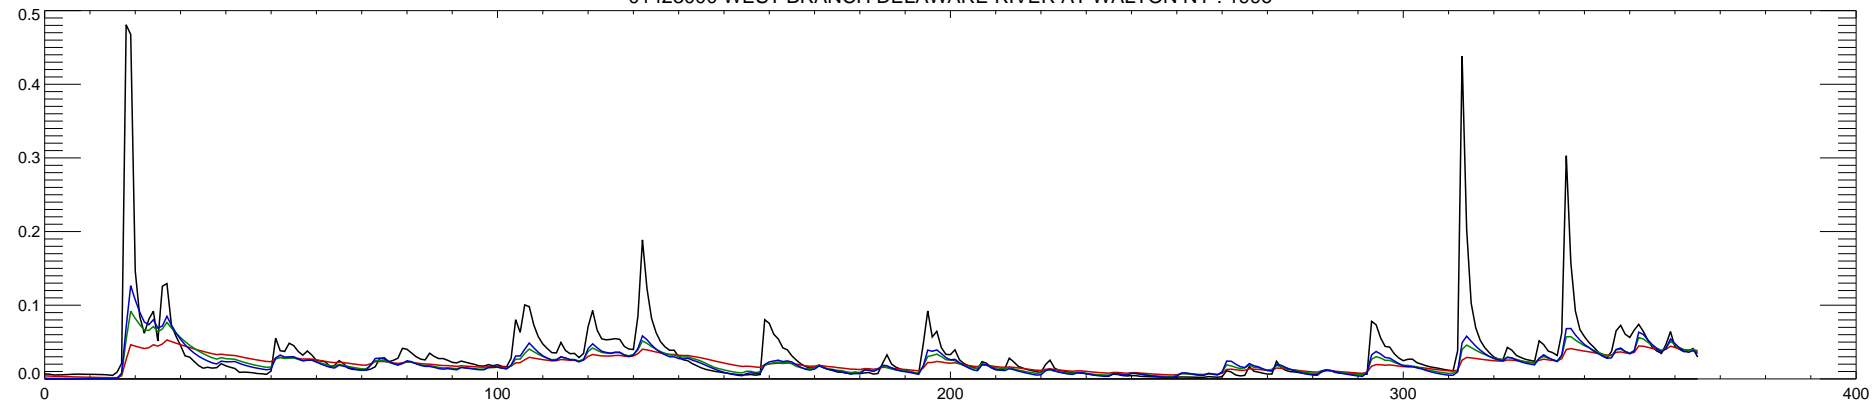

01423000 WEST BRANCH DELAWARE RIVER AT WALTON NY : 1997

01423000 WEST BRANCH DELAWARE RIVER AT WALTON NY : 1996