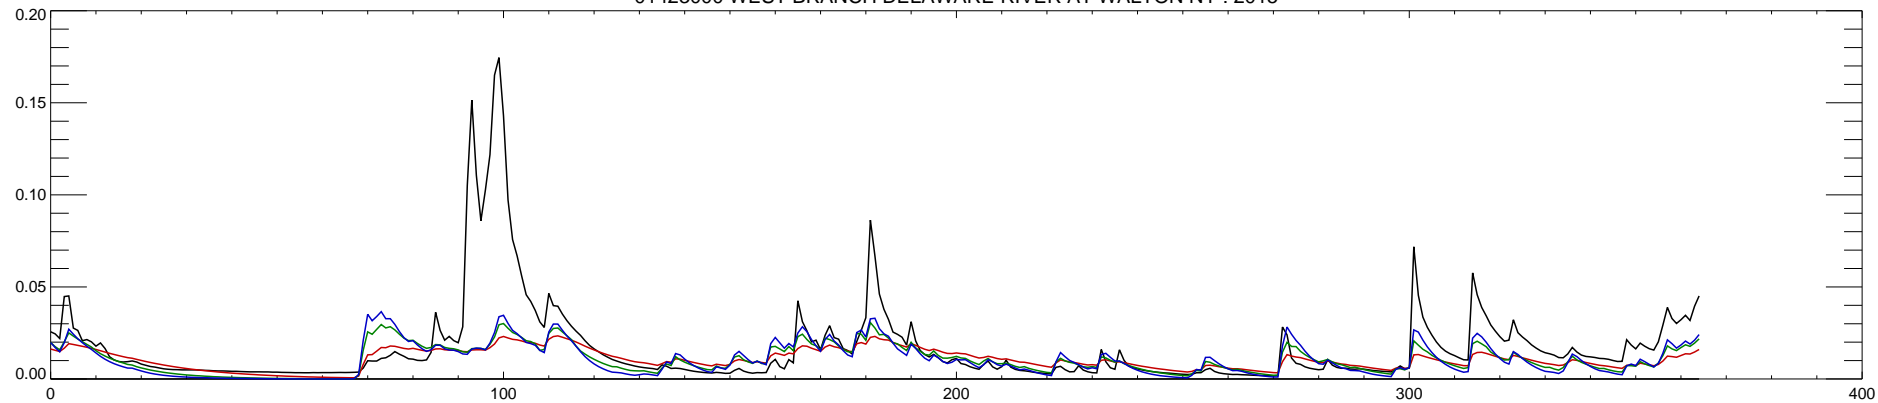

01423000 WEST BRANCH DELAWARE RIVER AT WALTON NY : 2016

01423000 WEST BRANCH DELAWARE RIVER AT WALTON NY : 2015