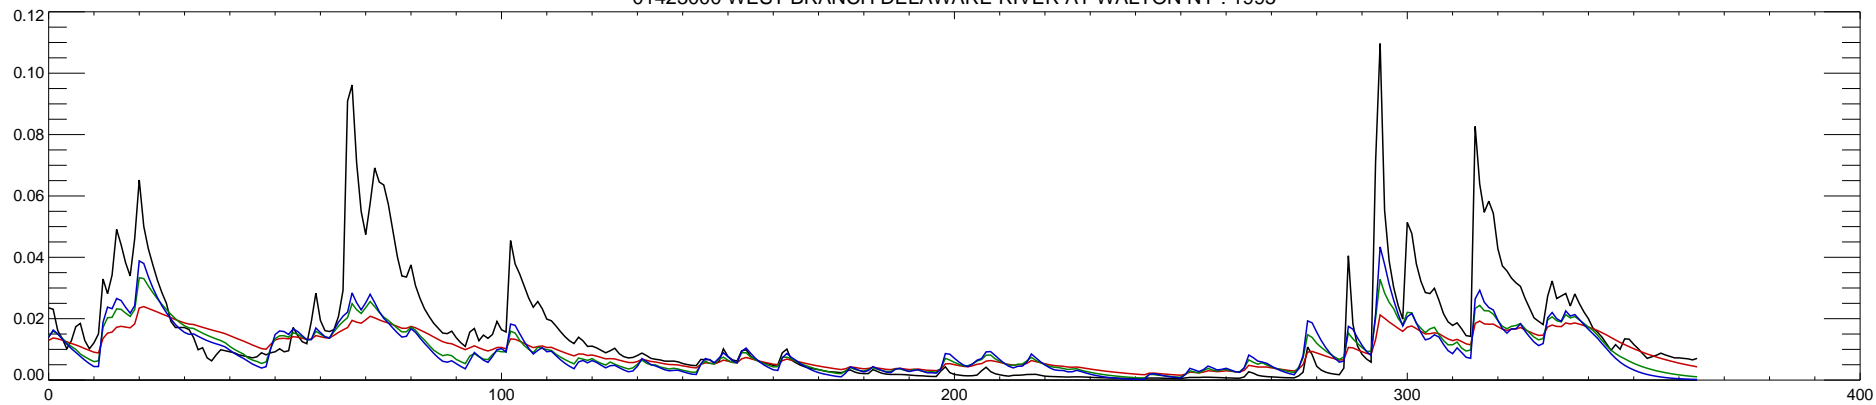

01423000 WEST BRANCH DELAWARE RIVER AT WALTON NY : 1996

01423000 WEST BRANCH DELAWARE RIVER AT WALTON NY : 1995