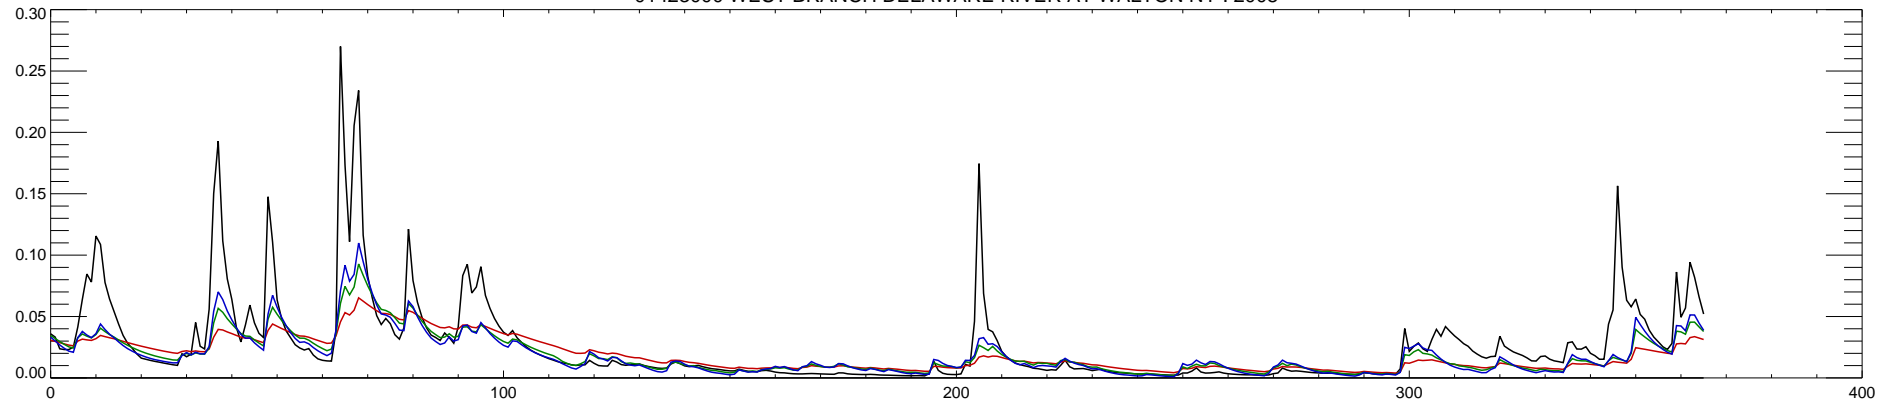

01423000 WEST BRANCH DELAWARE RIVER AT WALTON NY : 2009

01423000 WEST BRANCH DELAWARE RIVER AT WALTON NY : 2008