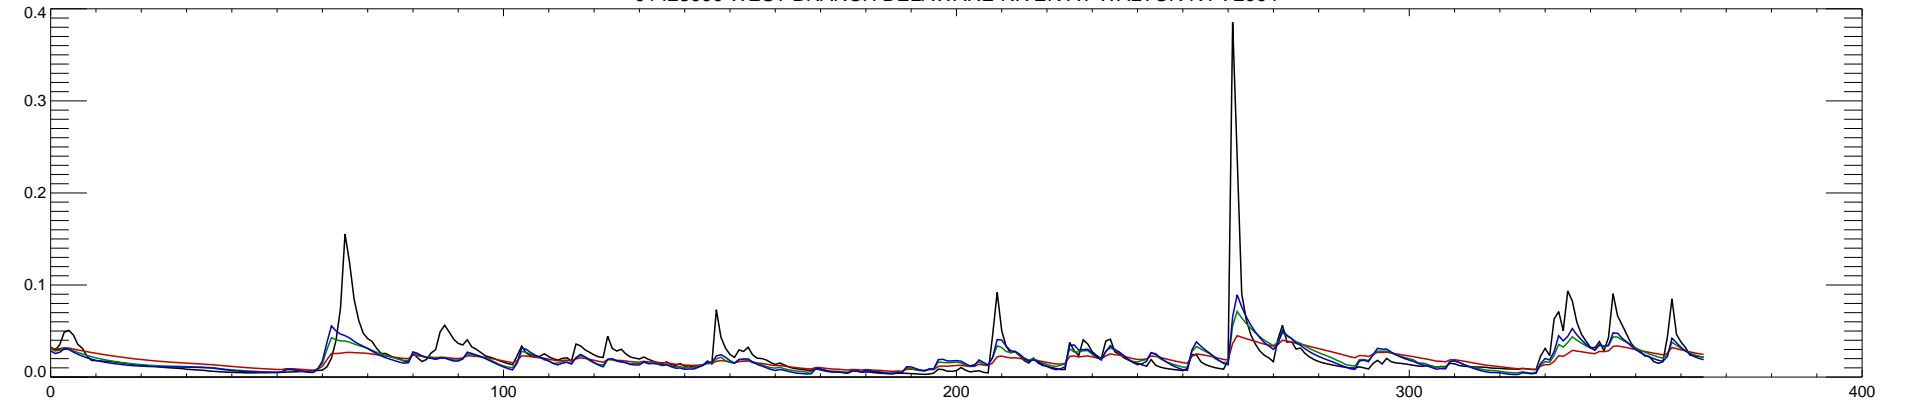

01423000 WEST BRANCH DELAWARE RIVER AT WALTON NY : 2005

01423000 WEST BRANCH DELAWARE RIVER AT WALTON NY : 2004