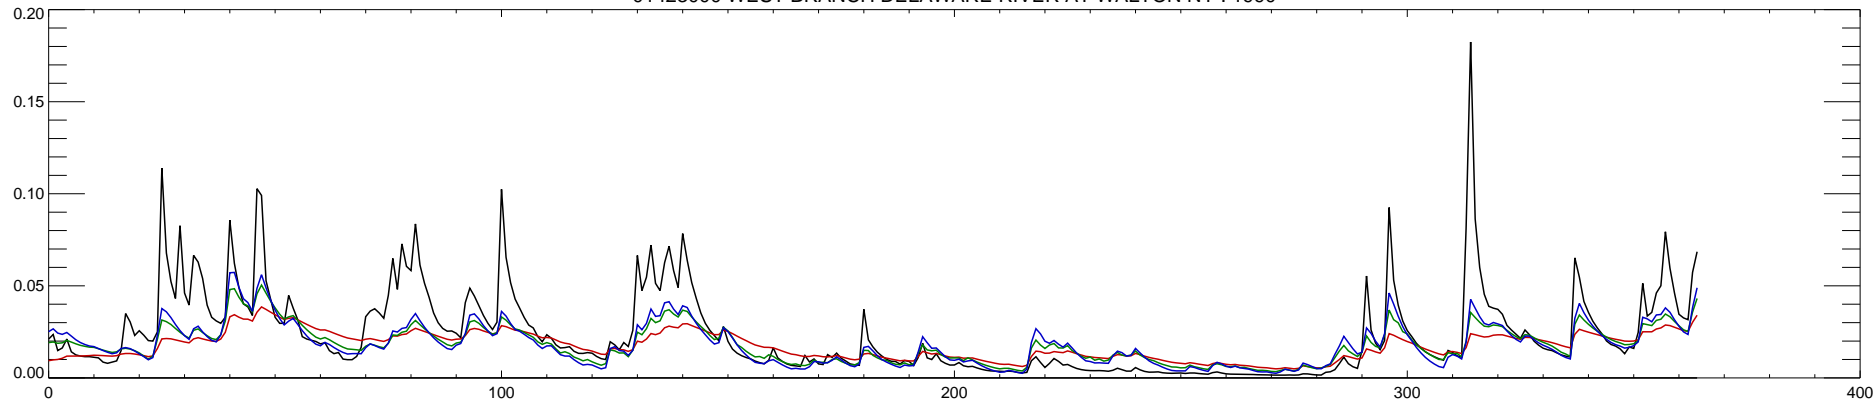

01423000 WEST BRANCH DELAWARE RIVER AT WALTON NY : 1990

01423000 WEST BRANCH DELAWARE RIVER AT WALTON NY : 1991

01423000 WEST BRANCH DELAWARE RIVER AT WALTON NY : 1992

01423000 WEST BRANCH DELAWARE RIVER AT WALTON NY : 1993