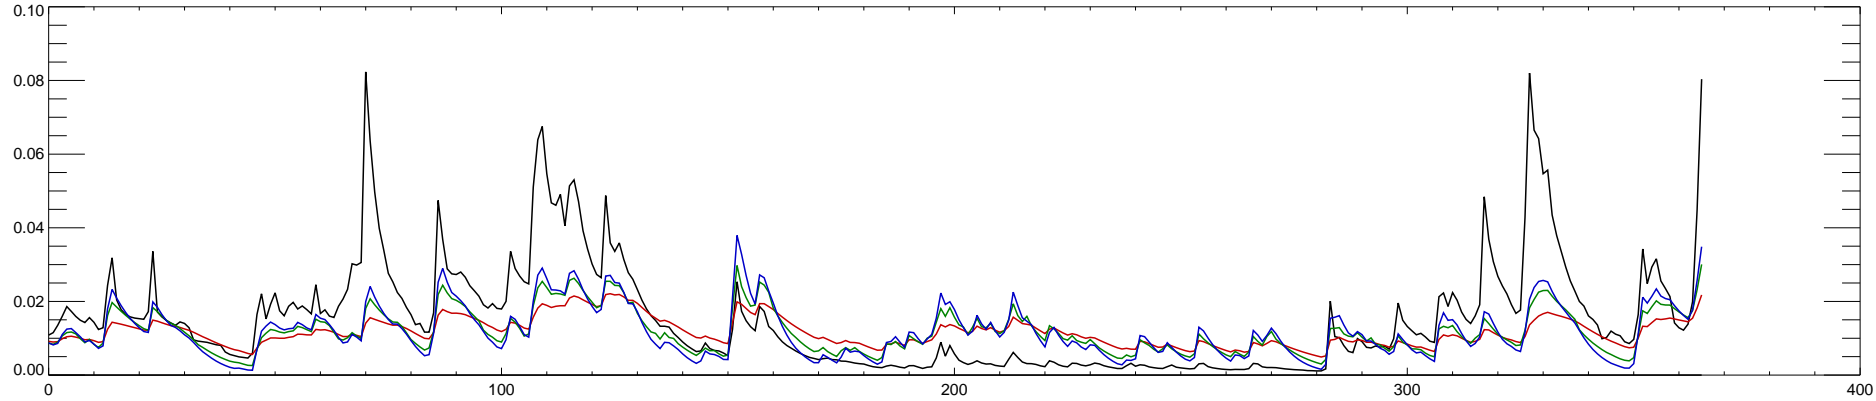

01423000 WEST BRANCH DELAWARE RIVER AT WALTON NY : 1990

01423000 WEST BRANCH DELAWARE RIVER AT WALTON NY : 1991

01423000 WEST BRANCH DELAWARE RIVER AT WALTON NY : 1992

01423000 WEST BRANCH DELAWARE RIVER AT WALTON NY : 1993