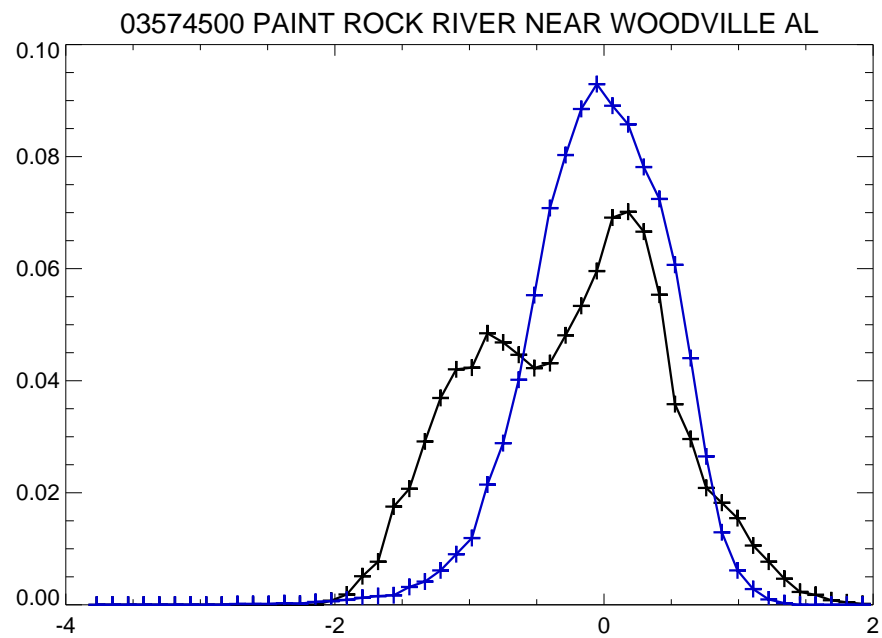

03531500 POWELL RIVER NEAR JONESVILLE, VA