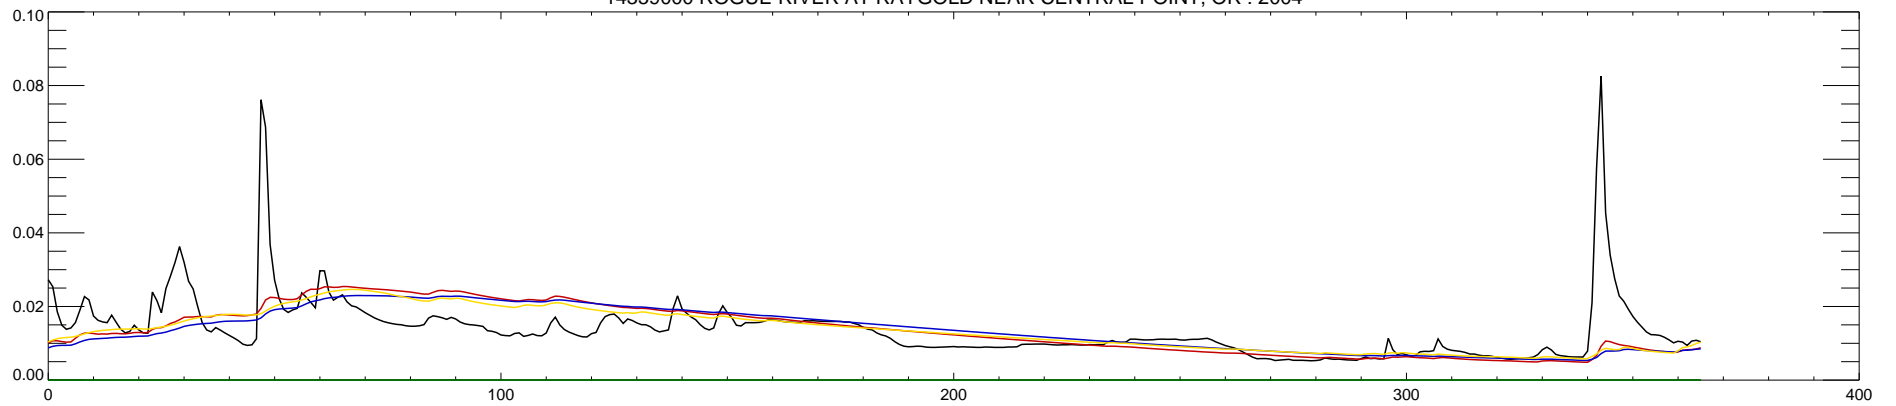

14359000 ROGUE RIVER AT RAYGOLD NEAR CENTRAL POINT, OR : 2005

14359000 ROGUE RIVER AT RAYGOLD NEAR CENTRAL POINT, OR : 2004