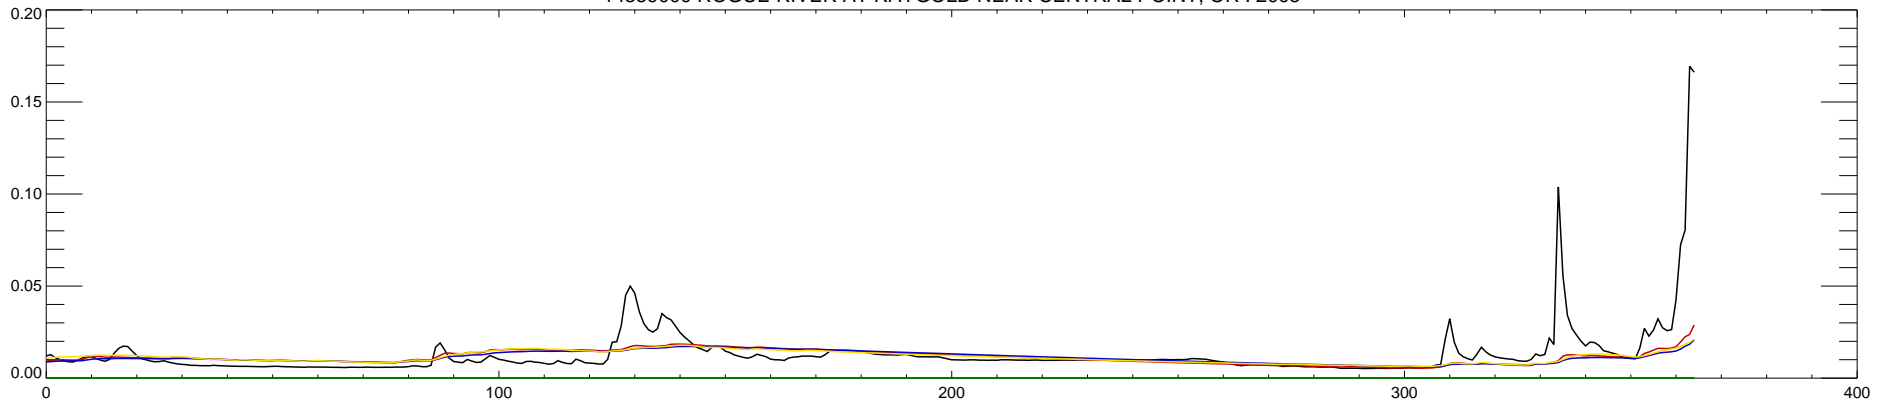

14359000 ROGUE RIVER AT RAYGOLD NEAR CENTRAL POINT, OR : 2002

14359000 ROGUE RIVER AT RAYGOLD NEAR CENTRAL POINT, OR : 2003

14359000 ROGUE RIVER AT RAYGOLD NEAR CENTRAL POINT, OR : 2004

14359000 ROGUE RIVER AT RAYGOLD NEAR CENTRAL POINT, OR : 2005