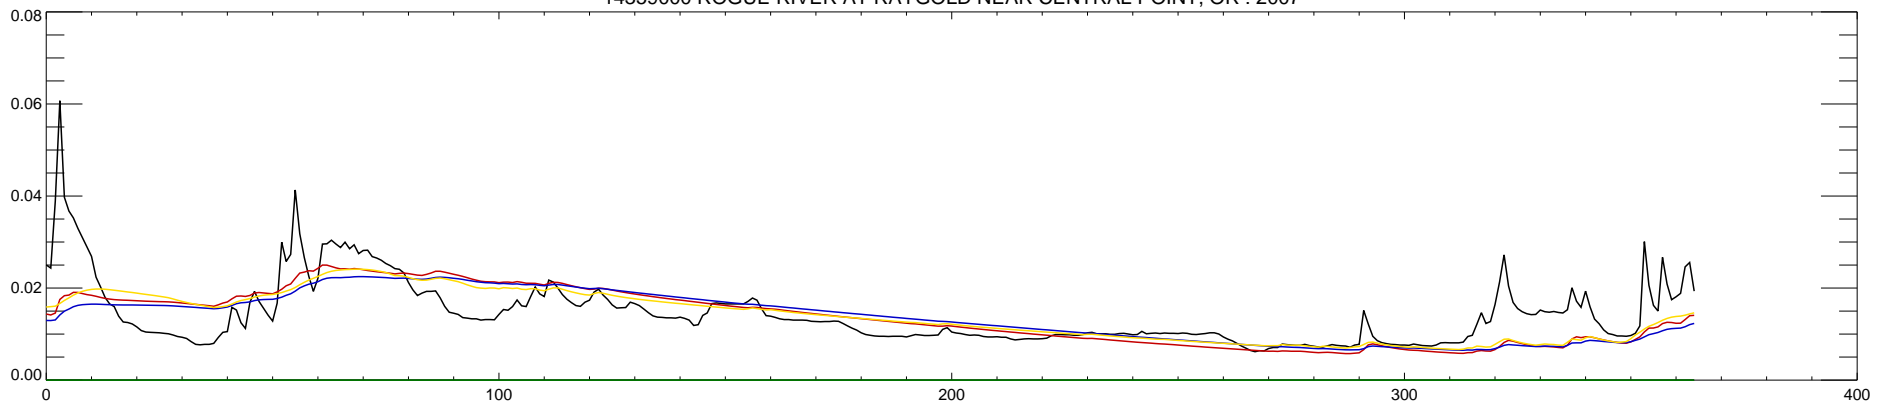

14359000 ROGUE RIVER AT RAYGOLD NEAR CENTRAL POINT, OR : 2008

14359000 ROGUE RIVER AT RAYGOLD NEAR CENTRAL POINT, OR : 2007