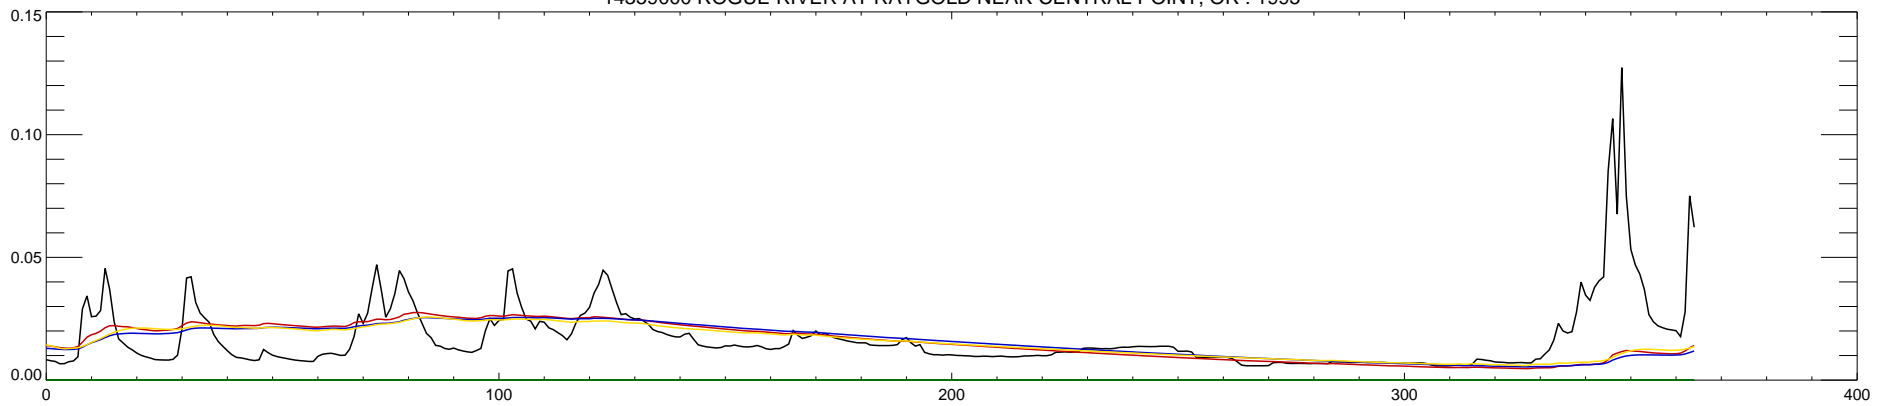

14359000 ROGUE RIVER AT RAYGOLD NEAR CENTRAL POINT, OR : 1996

14359000 ROGUE RIVER AT RAYGOLD NEAR CENTRAL POINT, OR : 1995