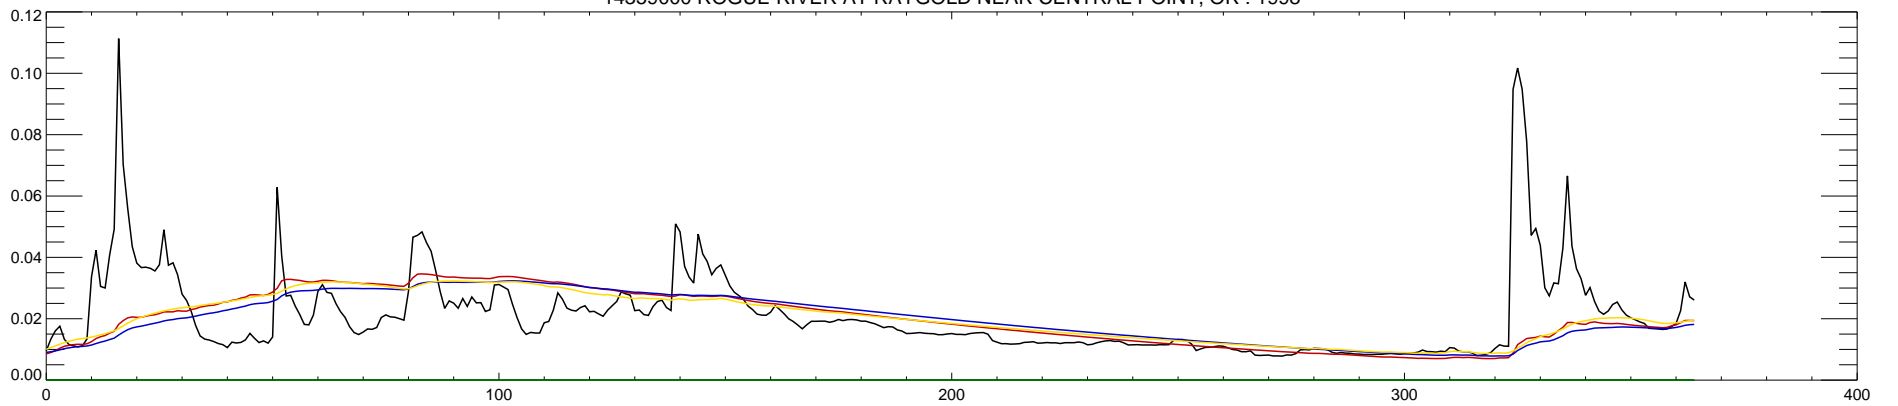

14359000 ROGUE RIVER AT RAYGOLD NEAR CENTRAL POINT, OR : 1999

14359000 ROGUE RIVER AT RAYGOLD NEAR CENTRAL POINT, OR : 1998