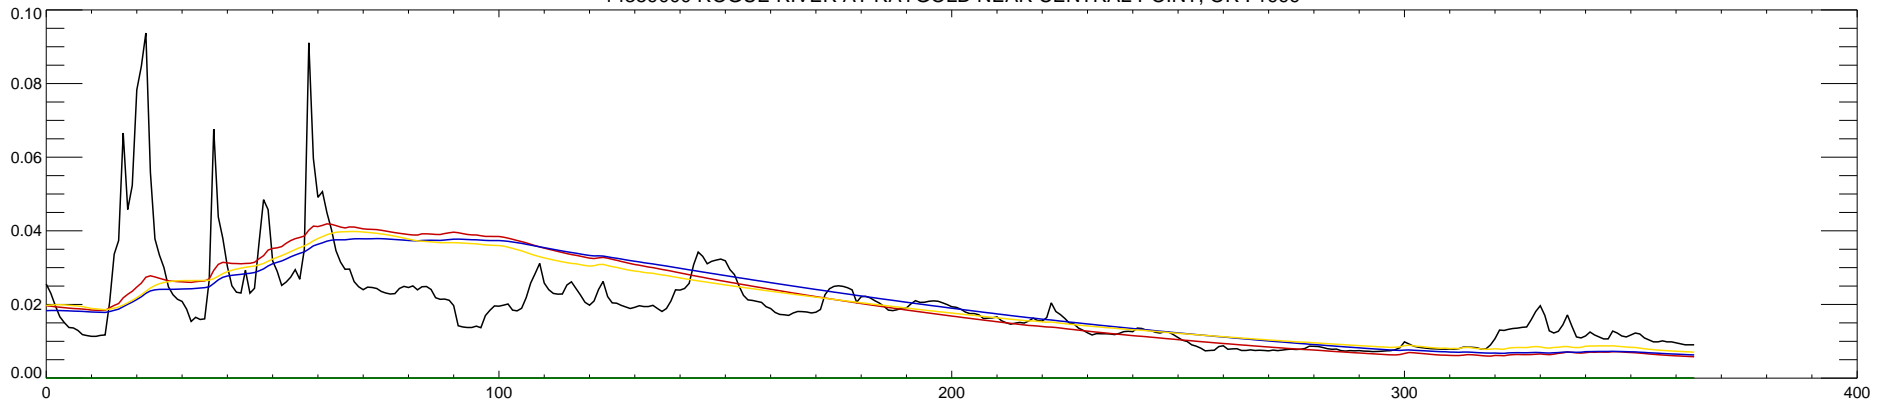

14359000 ROGUE RIVER AT RAYGOLD NEAR CENTRAL POINT, OR : 2000

14359000 ROGUE RIVER AT RAYGOLD NEAR CENTRAL POINT, OR : 1999