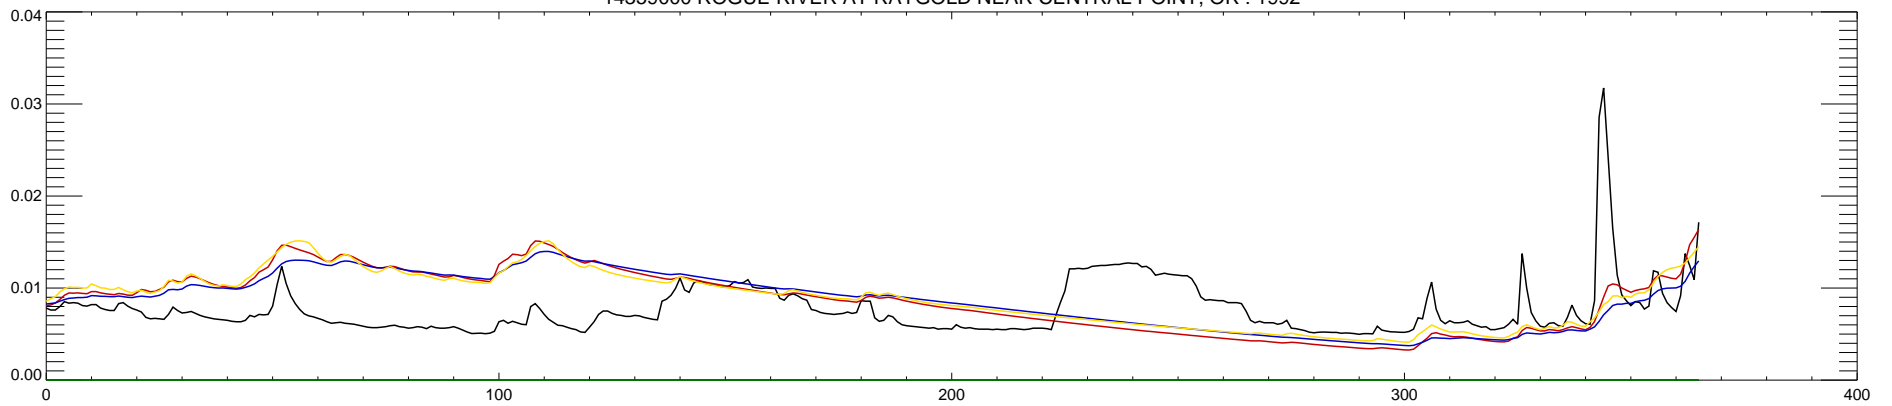

14359000 ROGUE RIVER AT RAYGOLD NEAR CENTRAL POINT, OR : 1990

14359000 ROGUE RIVER AT RAYGOLD NEAR CENTRAL POINT, OR : 1991

14359000 ROGUE RIVER AT RAYGOLD NEAR CENTRAL POINT, OR : 1992

14359000 ROGUE RIVER AT RAYGOLD NEAR CENTRAL POINT, OR : 1993

14359000 ROGUE RIVER AT RAYGOLD NEAR CENTRAL POINT, OR : 1994

14359000 ROGUE RIVER AT RAYGOLD NEAR CENTRAL POINT, OR : 1995

14359000 ROGUE RIVER AT RAYGOLD NEAR CENTRAL POINT, OR : 1996

14359000 ROGUE RIVER AT RAYGOLD NEAR CENTRAL POINT, OR : 1997