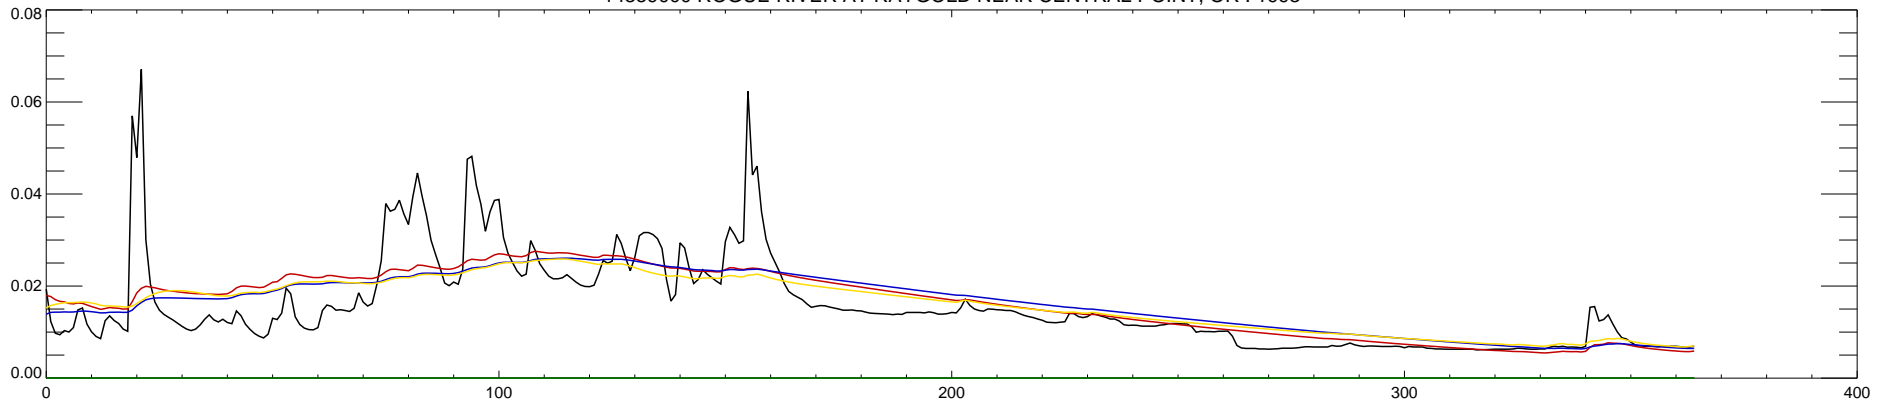

14359000 ROGUE RIVER AT RAYGOLD NEAR CENTRAL POINT, OR : 1990

14359000 ROGUE RIVER AT RAYGOLD NEAR CENTRAL POINT, OR : 1991

14359000 ROGUE RIVER AT RAYGOLD NEAR CENTRAL POINT, OR : 1992

14359000 ROGUE RIVER AT RAYGOLD NEAR CENTRAL POINT, OR : 1993

14359000 ROGUE RIVER AT RAYGOLD NEAR CENTRAL POINT, OR : 1994

14359000 ROGUE RIVER AT RAYGOLD NEAR CENTRAL POINT, OR : 1995

14359000 ROGUE RIVER AT RAYGOLD NEAR CENTRAL POINT, OR : 1996

14359000 ROGUE RIVER AT RAYGOLD NEAR CENTRAL POINT, OR : 1997