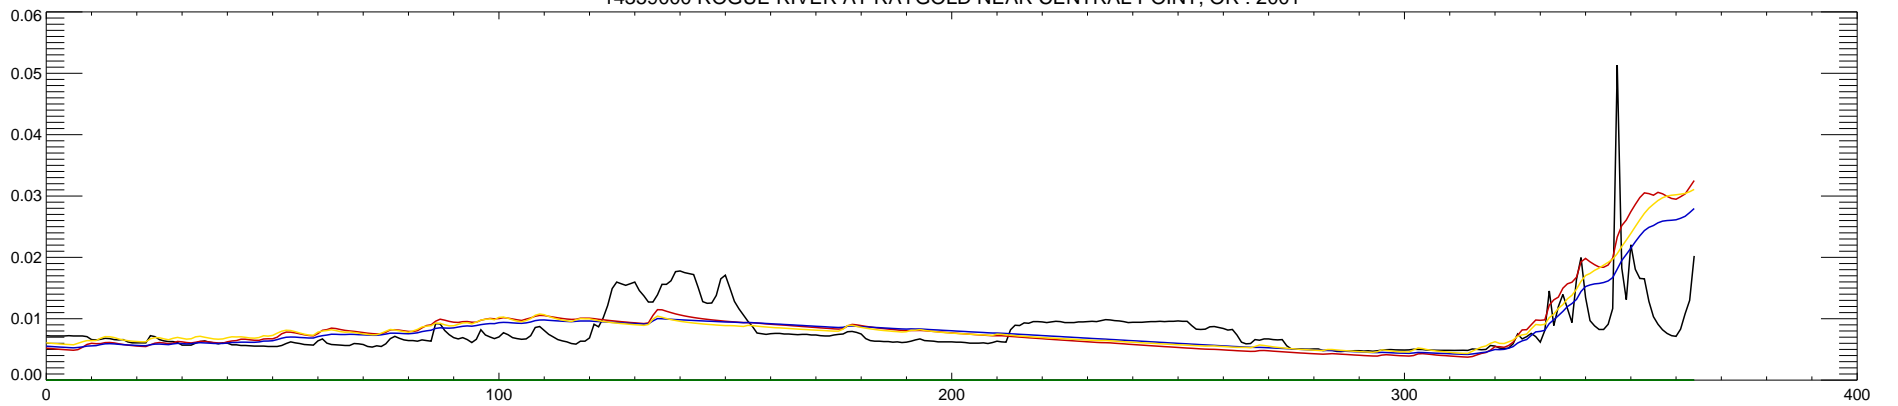

14359000 ROGUE RIVER AT RAYGOLD NEAR CENTRAL POINT, OR : 1998

14359000 ROGUE RIVER AT RAYGOLD NEAR CENTRAL POINT, OR : 1999

14359000 ROGUE RIVER AT RAYGOLD NEAR CENTRAL POINT, OR : 2000

14359000 ROGUE RIVER AT RAYGOLD NEAR CENTRAL POINT, OR : 2001