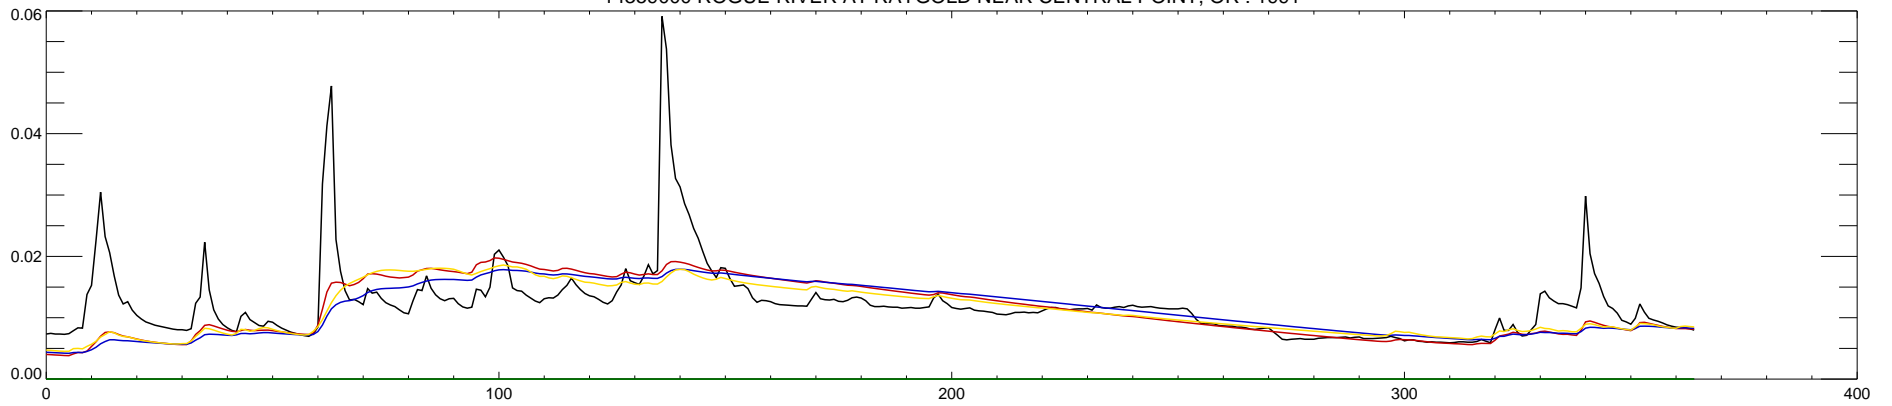

14359000 ROGUE RIVER AT RAYGOLD NEAR CENTRAL POINT, OR : 1990

14359000 ROGUE RIVER AT RAYGOLD NEAR CENTRAL POINT, OR : 1991

14359000 ROGUE RIVER AT RAYGOLD NEAR CENTRAL POINT, OR : 1992

14359000 ROGUE RIVER AT RAYGOLD NEAR CENTRAL POINT, OR : 1993