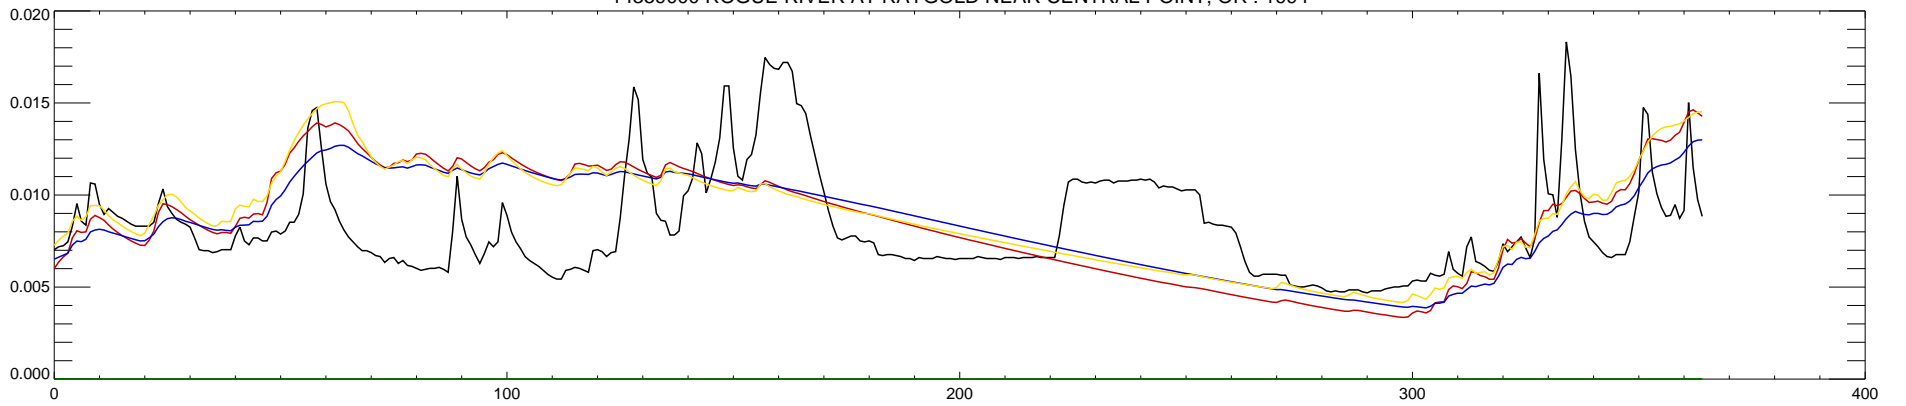

14359000 ROGUE RIVER AT RAYGOLD NEAR CENTRAL POINT, OR : 1995

14359000 ROGUE RIVER AT RAYGOLD NEAR CENTRAL POINT, OR : 1994