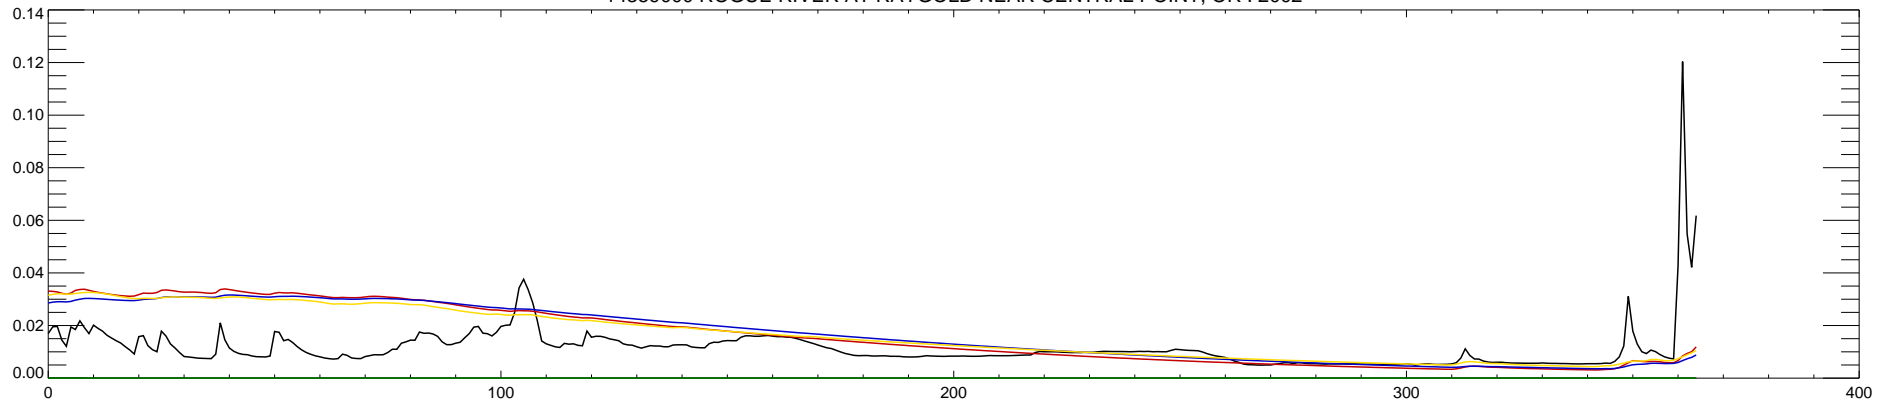

14359000 ROGUE RIVER AT RAYGOLD NEAR CENTRAL POINT, OR : 2003

14359000 ROGUE RIVER AT RAYGOLD NEAR CENTRAL POINT, OR : 2002