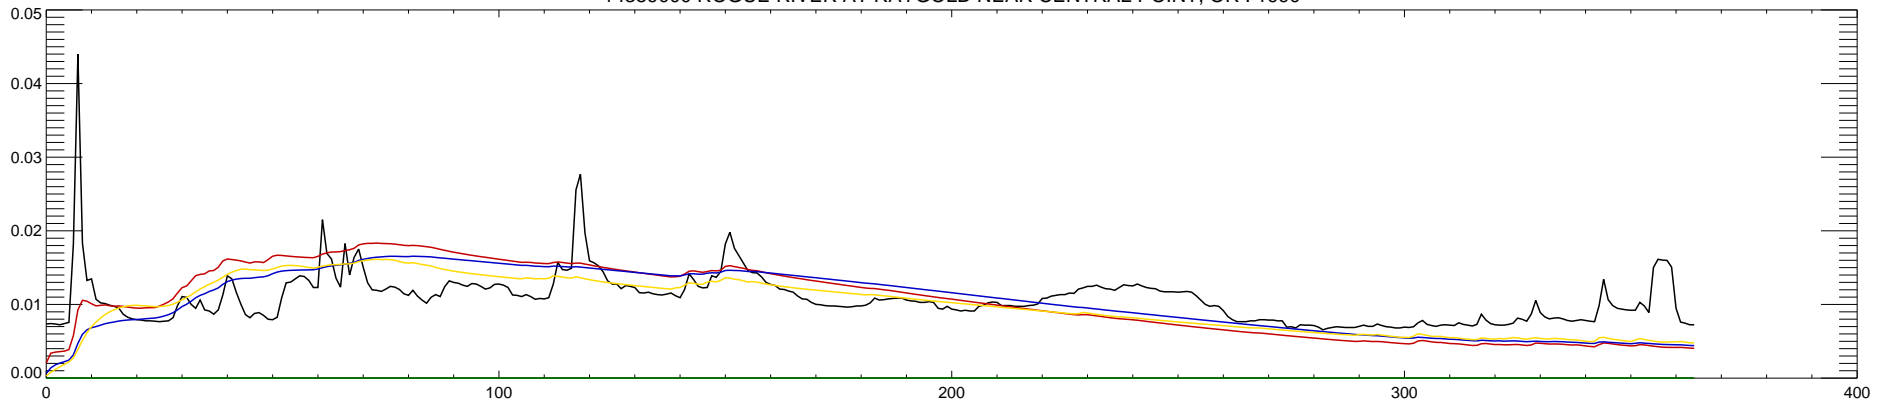

14359000 ROGUE RIVER AT RAYGOLD NEAR CENTRAL POINT, OR : 1990

14359000 ROGUE RIVER AT RAYGOLD NEAR CENTRAL POINT, OR : 1991

14359000 ROGUE RIVER AT RAYGOLD NEAR CENTRAL POINT, OR : 1992

14359000 ROGUE RIVER AT RAYGOLD NEAR CENTRAL POINT, OR : 1993

14359000 ROGUE RIVER AT RAYGOLD NEAR CENTRAL POINT, OR : 1994

14359000 ROGUE RIVER AT RAYGOLD NEAR CENTRAL POINT, OR : 1995

14359000 ROGUE RIVER AT RAYGOLD NEAR CENTRAL POINT, OR : 1996

14359000 ROGUE RIVER AT RAYGOLD NEAR CENTRAL POINT, OR : 1997