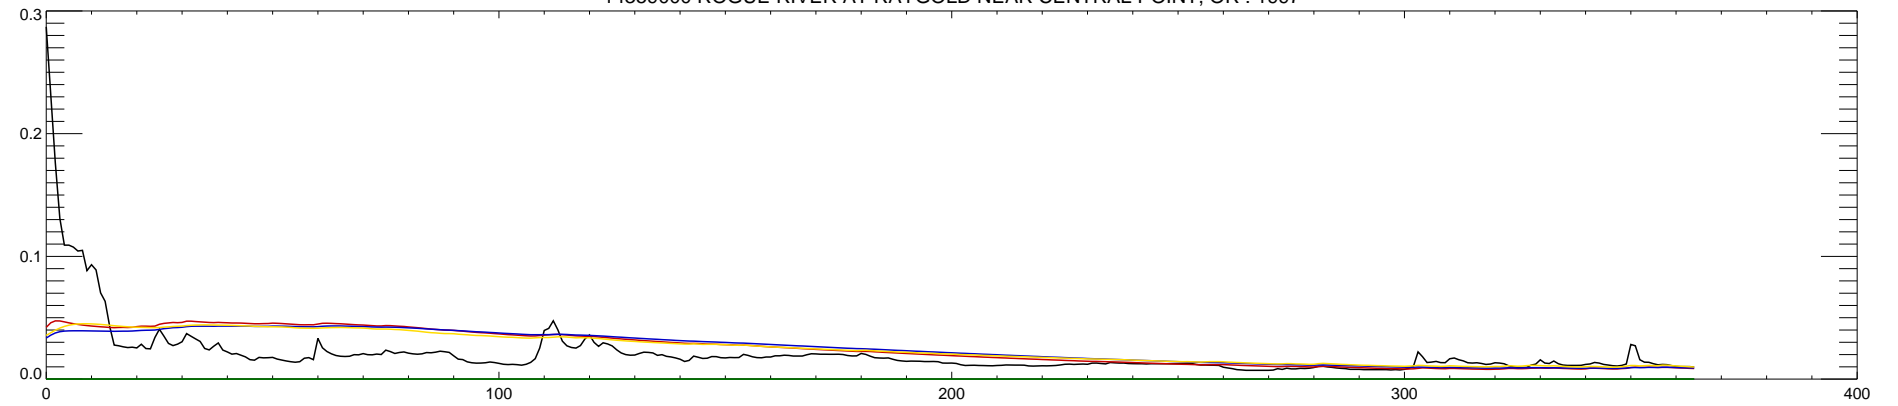

14359000 ROGUE RIVER AT RAYGOLD NEAR CENTRAL POINT, OR : 1994

14359000 ROGUE RIVER AT RAYGOLD NEAR CENTRAL POINT, OR : 1995

14359000 ROGUE RIVER AT RAYGOLD NEAR CENTRAL POINT, OR : 1996

14359000 ROGUE RIVER AT RAYGOLD NEAR CENTRAL POINT, OR : 1997