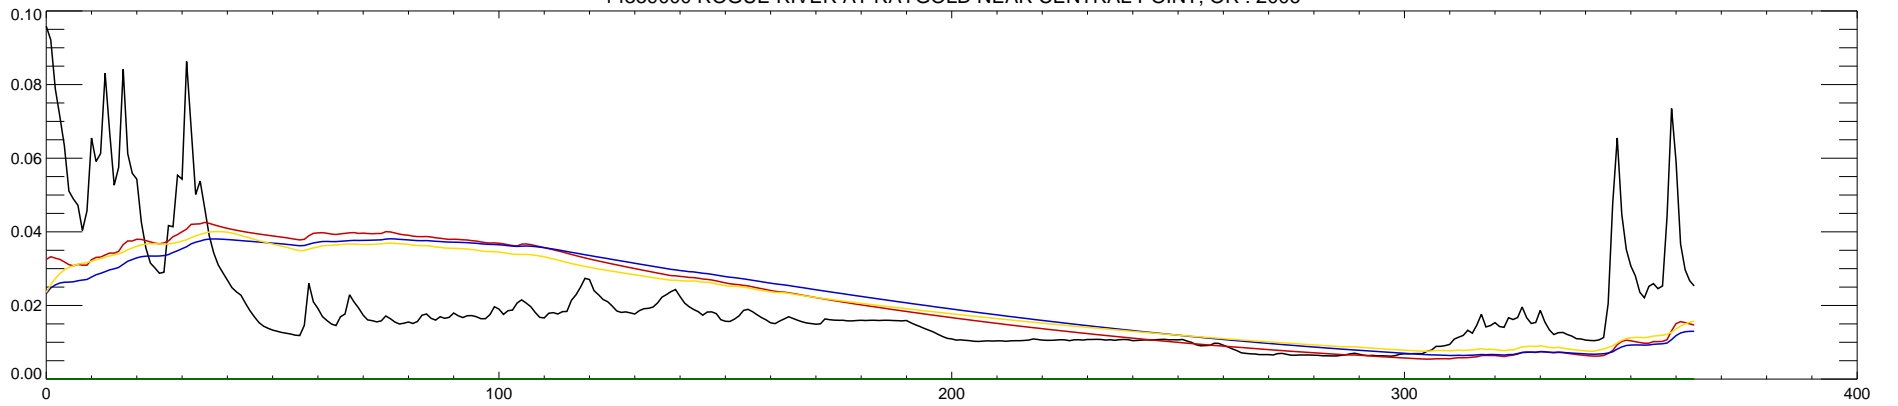

14359000 ROGUE RIVER AT RAYGOLD NEAR CENTRAL POINT, OR : 2007

14359000 ROGUE RIVER AT RAYGOLD NEAR CENTRAL POINT, OR : 2006