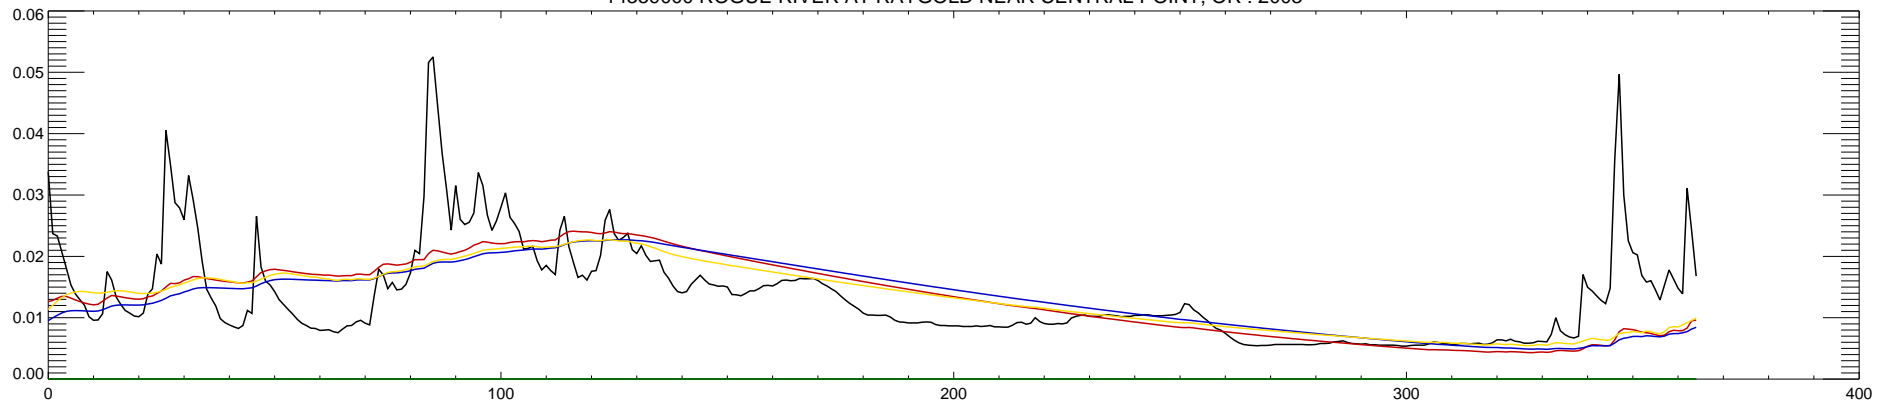

14359000 ROGUE RIVER AT RAYGOLD NEAR CENTRAL POINT, OR : 2004

14359000 ROGUE RIVER AT RAYGOLD NEAR CENTRAL POINT, OR : 2003