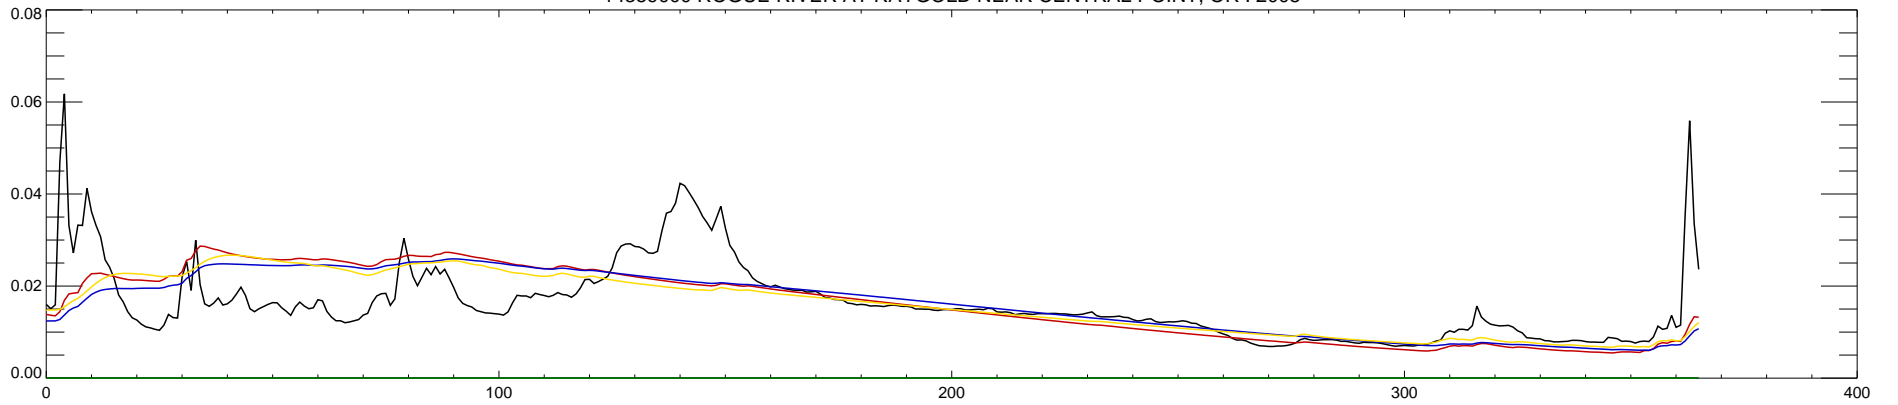

14359000 ROGUE RIVER AT RAYGOLD NEAR CENTRAL POINT, OR : 2009

14359000 ROGUE RIVER AT RAYGOLD NEAR CENTRAL POINT, OR : 2008