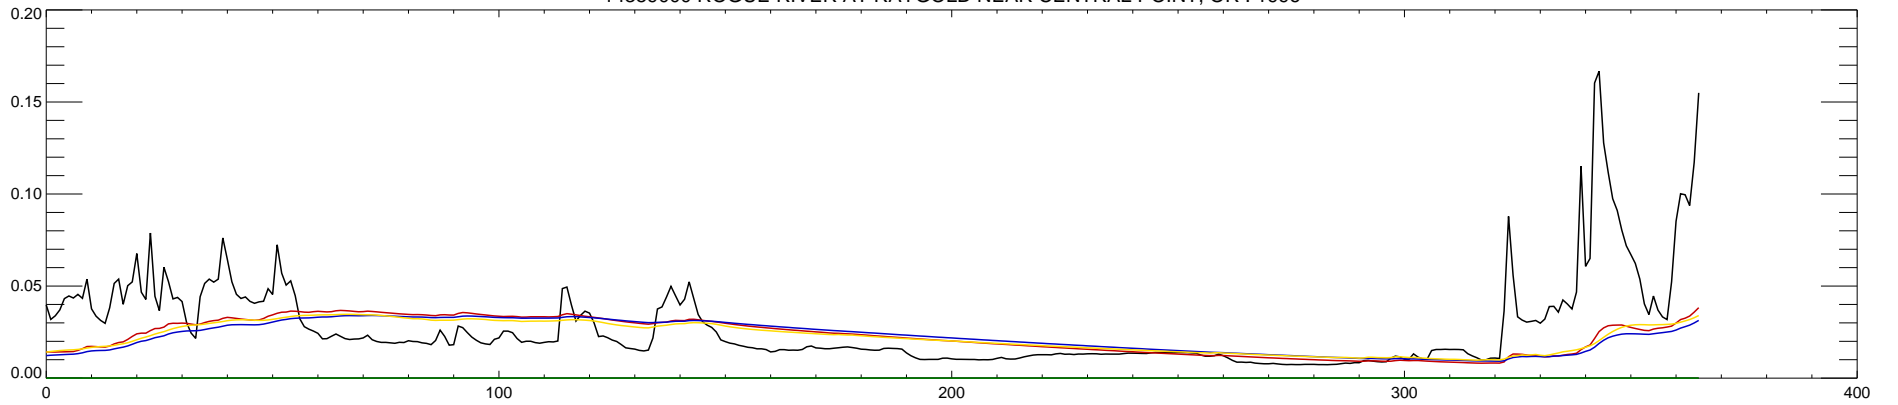

14359000 ROGUE RIVER AT RAYGOLD NEAR CENTRAL POINT, OR : 1990

14359000 ROGUE RIVER AT RAYGOLD NEAR CENTRAL POINT, OR : 1991

14359000 ROGUE RIVER AT RAYGOLD NEAR CENTRAL POINT, OR : 1992

14359000 ROGUE RIVER AT RAYGOLD NEAR CENTRAL POINT, OR : 1993

14359000 ROGUE RIVER AT RAYGOLD NEAR CENTRAL POINT, OR : 1994

14359000 ROGUE RIVER AT RAYGOLD NEAR CENTRAL POINT, OR : 1995

14359000 ROGUE RIVER AT RAYGOLD NEAR CENTRAL POINT, OR : 1996

14359000 ROGUE RIVER AT RAYGOLD NEAR CENTRAL POINT, OR : 1997