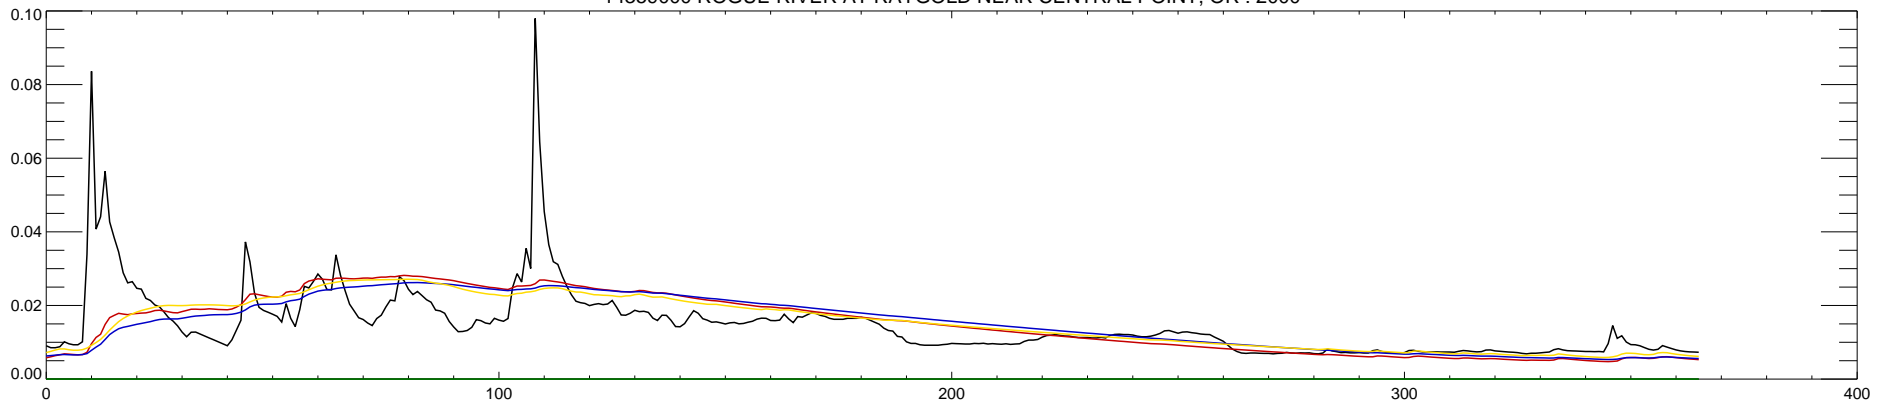

14359000 ROGUE RIVER AT RAYGOLD NEAR CENTRAL POINT, OR : 2001

14359000 ROGUE RIVER AT RAYGOLD NEAR CENTRAL POINT, OR : 2000