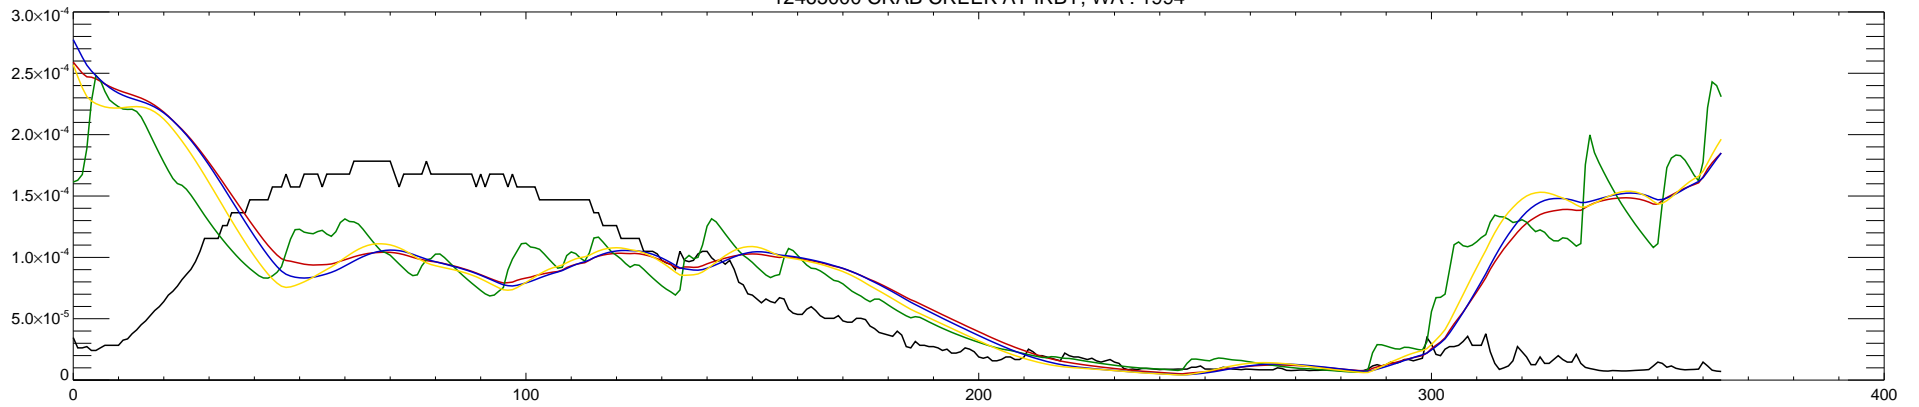

12465000 CRAB CREEK AT IRBY, WA : 1990

12465000 CRAB CREEK AT IRBY, WA : 1991

12465000 CRAB CREEK AT IRBY, WA : 1992

1246500 CRAB CREEK AT IRBY, WA : 1993

1246500 CRAB CREEK AT IRBY, WA : 1994

1246500 CRAB CREEK AT IRBY, WA : 1995

12465000 CRAB CREEK AT IRBY, WA : 1996

12465000 CRAB CREEK AT IRBY, WA : 1997

12465000 CRAB CREEK AT IRBY, WA : 1998

12465000 CRAB CREEK AT IRBY, WA : 1999

12465000 CRAB CREEK AT IRBY, WA : 2000

12465000 CRAB CREEK AT IRBY, WA : 2001