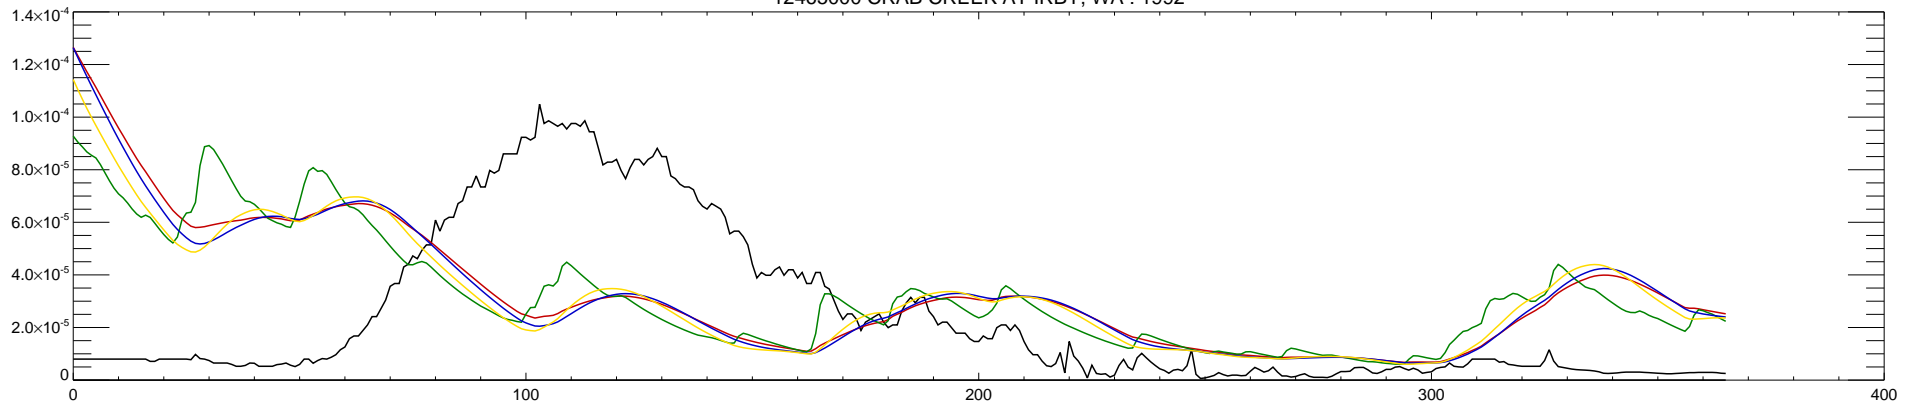

12465000 CRAB CREEK AT IRBY, WA : 1990

12465000 CRAB CREEK AT IRBY, WA : 1991

12465000 CRAB CREEK AT IRBY, WA : 1992

1246500 CRAB CREEK AT IRBY, WA : 1993

1246500 CRAB CREEK AT IRBY, WA : 1994

1246500 CRAB CREEK AT IRBY, WA : 1995

12465000 CRAB CREEK AT IRBY, WA : 1996

12465000 CRAB CREEK AT IRBY, WA : 1997

12465000 CRAB CREEK AT IRBY, WA : 1998

12465000 CRAB CREEK AT IRBY, WA : 1999

12465000 CRAB CREEK AT IRBY, WA : 2000

12465000 CRAB CREEK AT IRBY, WA : 2001