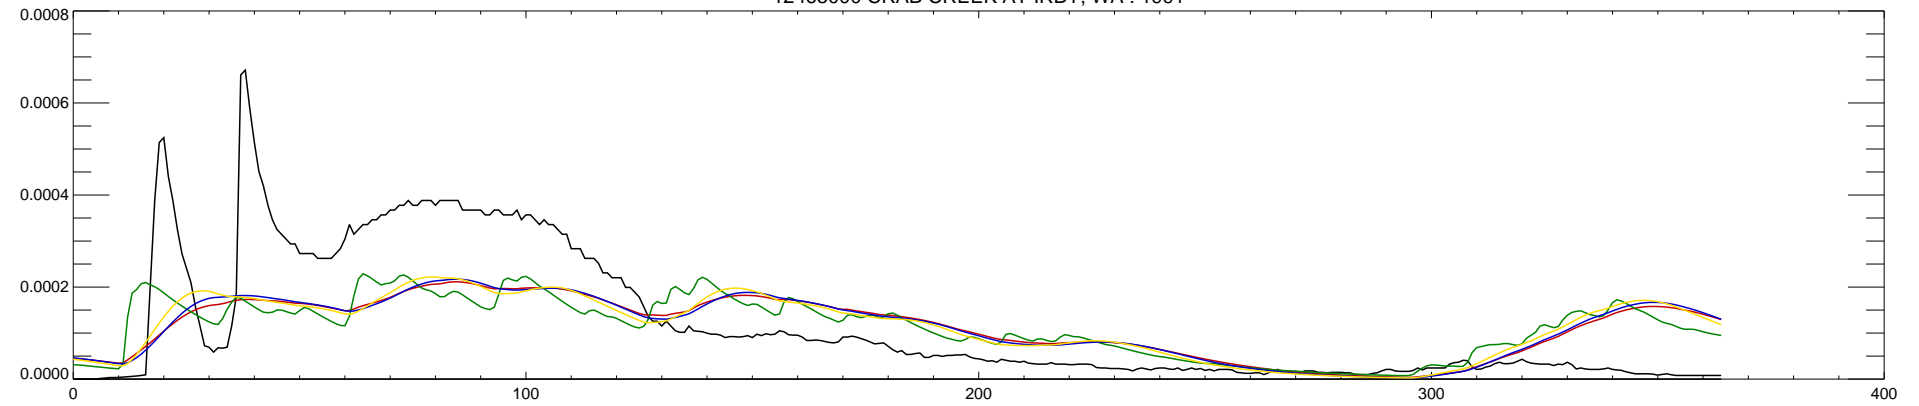

12465000 CRAB CREEK AT IRBY, WA : 1990

12465000 CRAB CREEK AT IRBY, WA : 1991

12465000 CRAB CREEK AT IRBY, WA : 1992

1246500 CRAB CREEK AT IRBY, WA : 1993

1246500 CRAB CREEK AT IRBY, WA : 1994

1246500 CRAB CREEK AT IRBY, WA : 1995

12465000 CRAB CREEK AT IRBY, WA : 1996

12465000 CRAB CREEK AT IRBY, WA : 1997

12465000 CRAB CREEK AT IRBY, WA : 1998

12465000 CRAB CREEK AT IRBY, WA : 1999

12465000 CRAB CREEK AT IRBY, WA : 2000

12465000 CRAB CREEK AT IRBY, WA : 2001