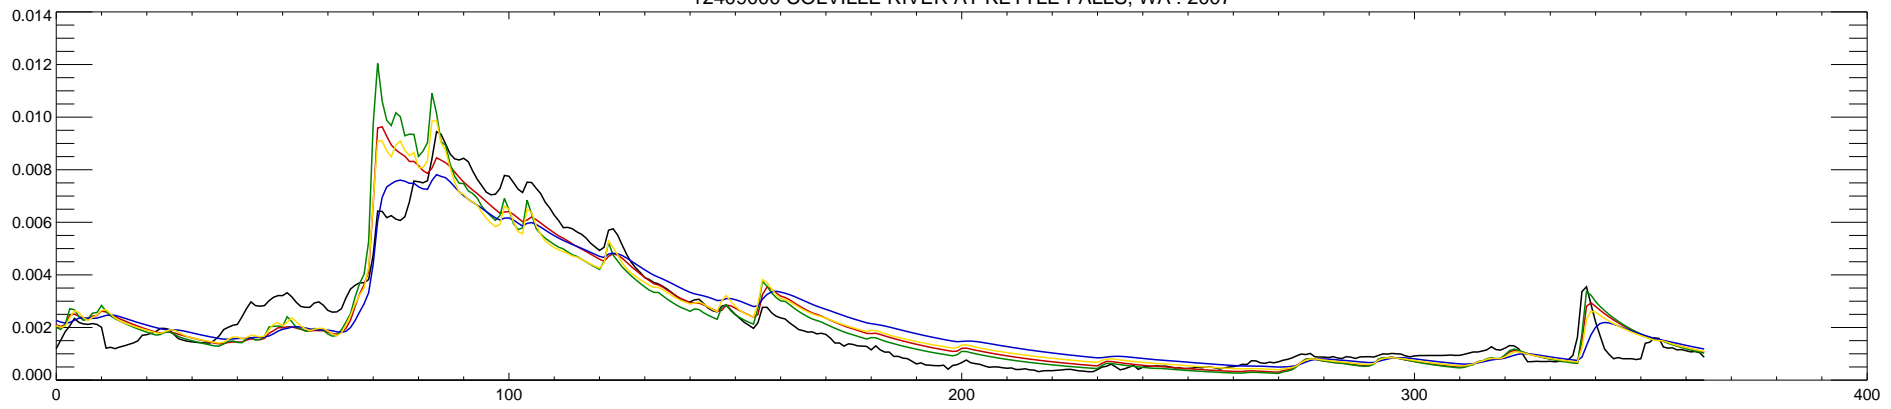

12409000 COLVILLE RIVER AT KETTLE FALLS, WA : 2008

12409000 COLVILLE RIVER AT KETTLE FALLS, WA : 2007