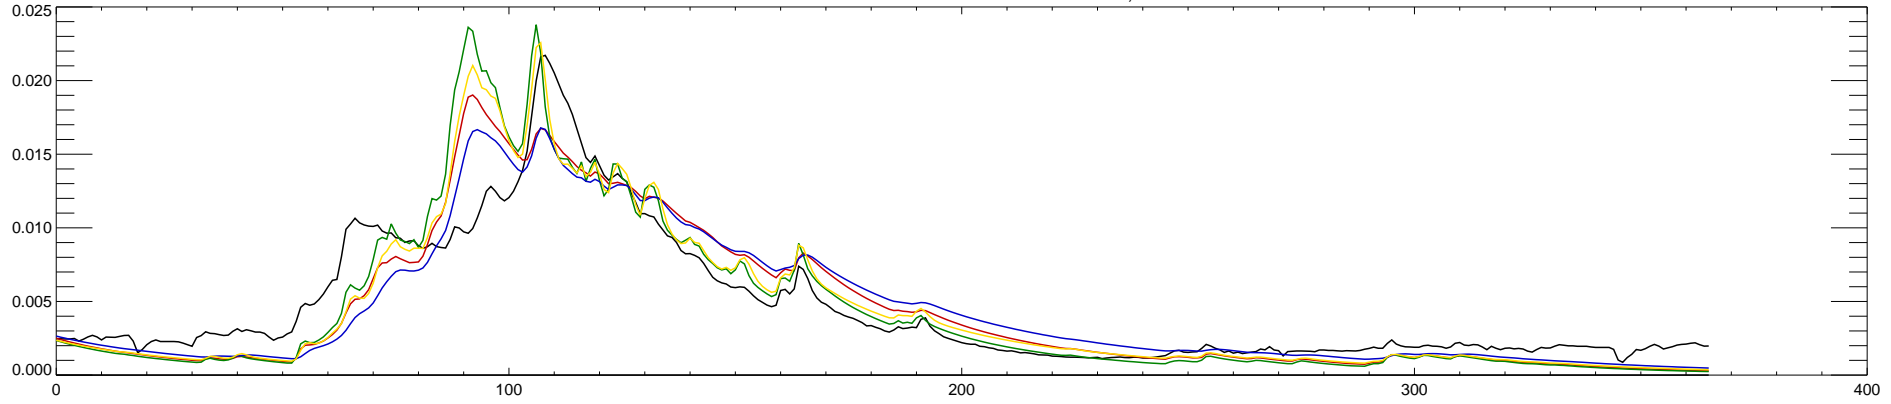

12409000 COLVILLE RIVER AT KETTLE FALLS, WA : 2001

12409000 COLVILLE RIVER AT KETTLE FALLS, WA : 2000