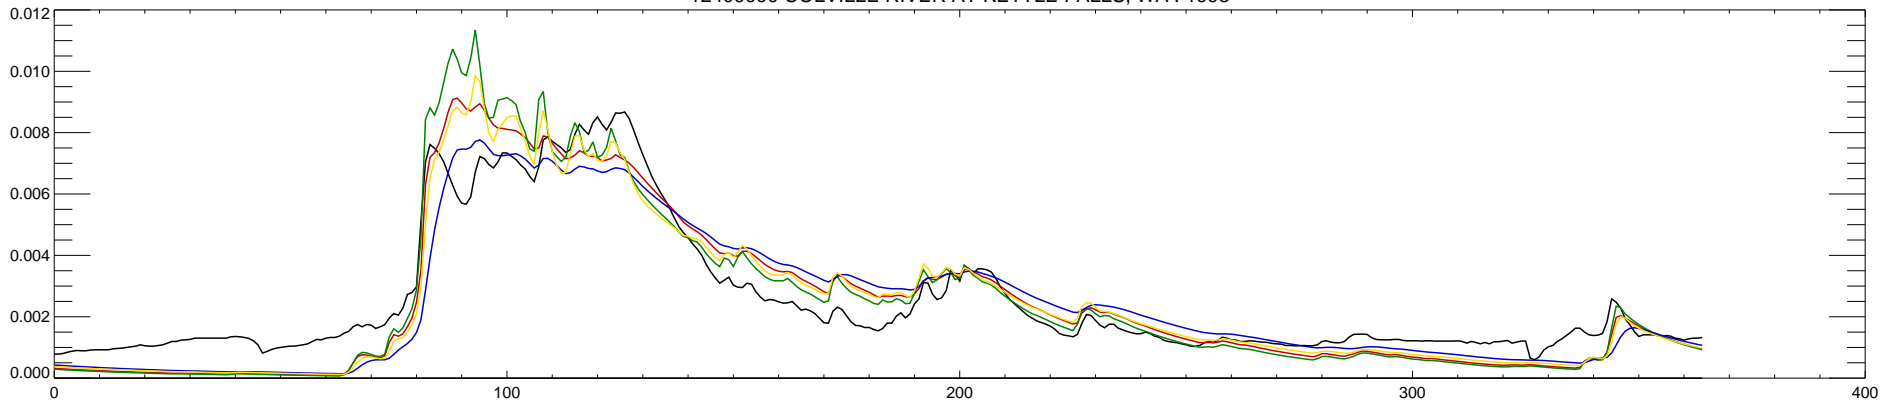

12409000 COLVILLE RIVER AT KETTLE FALLS, WA : 1990

12409000 COLVILLE RIVER AT KETTLE FALLS, WA : 1991

12409000 COLVILLE RIVER AT KETTLE FALLS, WA : 1992

12409000 COLVILLE RIVER AT KETTLE FALLS, WA : 1993