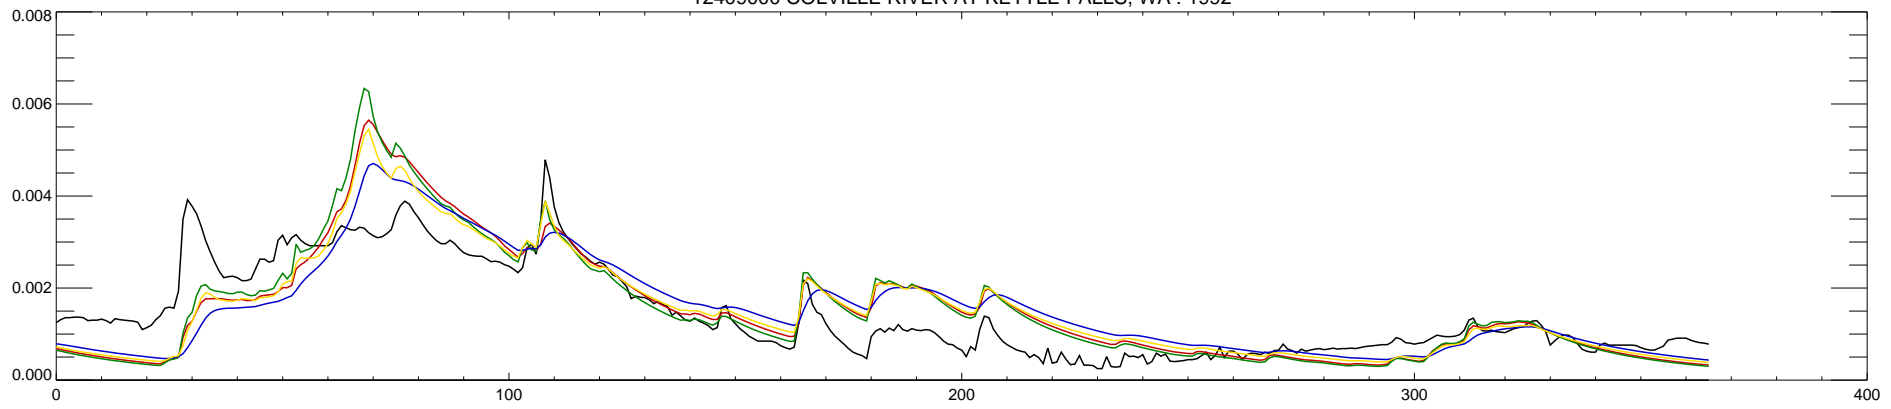

12409000 COLVILLE RIVER AT KETTLE FALLS, WA : 1990

12409000 COLVILLE RIVER AT KETTLE FALLS, WA : 1991

12409000 COLVILLE RIVER AT KETTLE FALLS, WA : 1992

12409000 COLVILLE RIVER AT KETTLE FALLS, WA : 1993