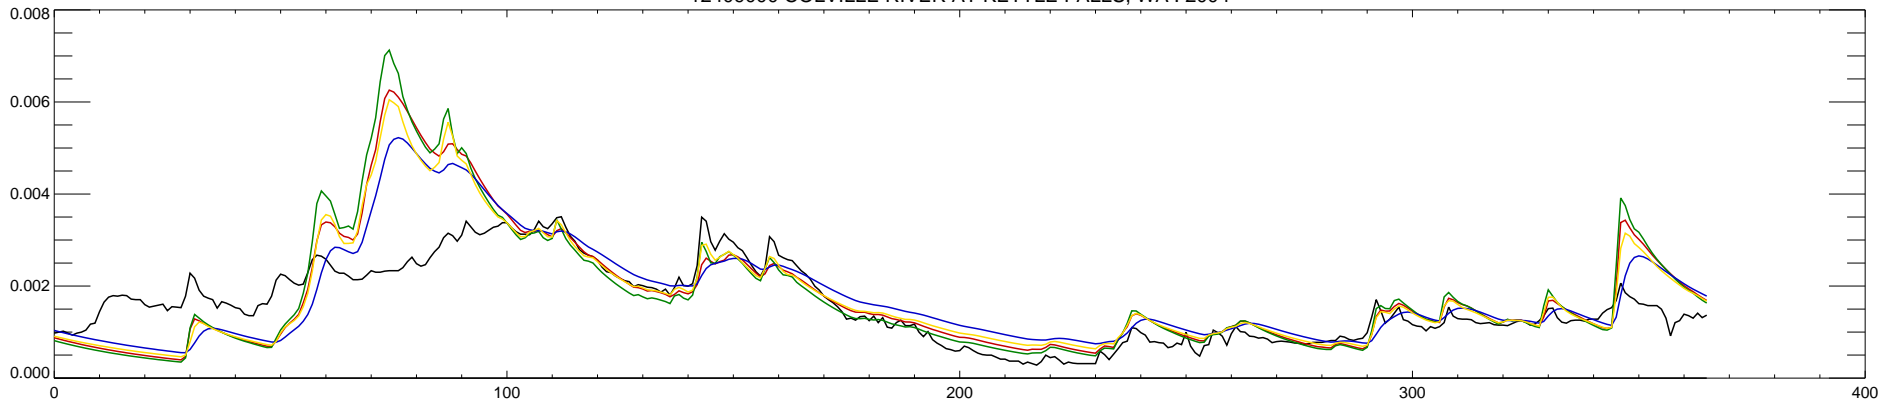

12409000 COLVILLE RIVER AT KETTLE FALLS, WA : 2005

12409000 COLVILLE RIVER AT KETTLE FALLS, WA : 2004