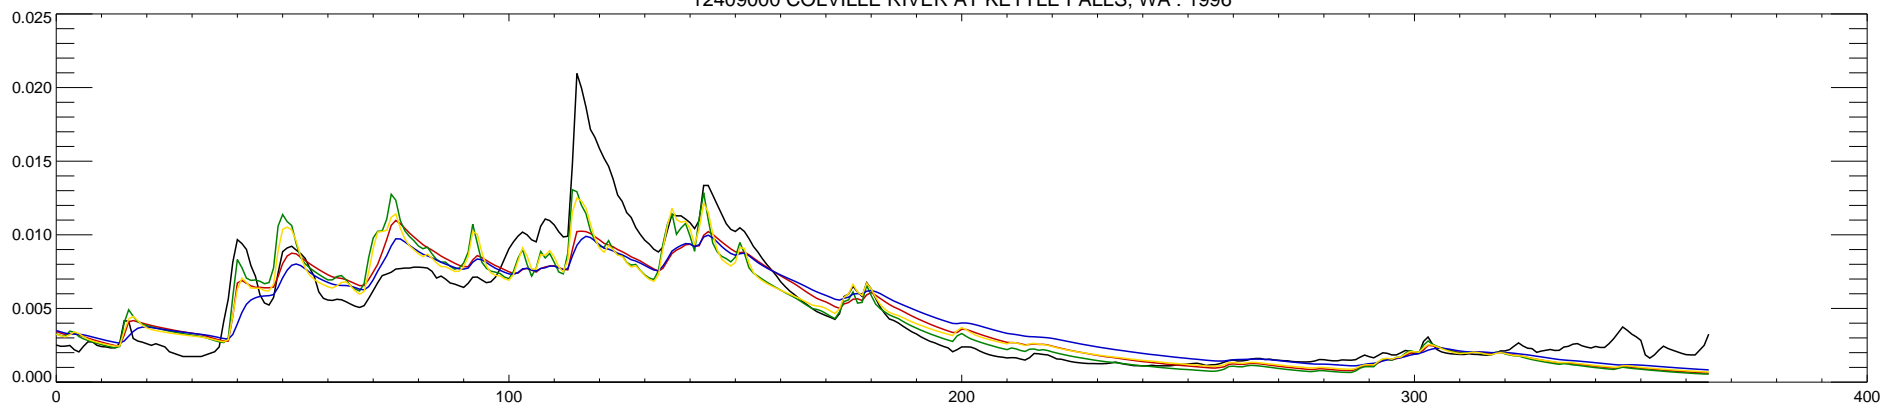

12409000 COLVILLE RIVER AT KETTLE FALLS, WA : 1997

12409000 COLVILLE RIVER AT KETTLE FALLS, WA : 1996