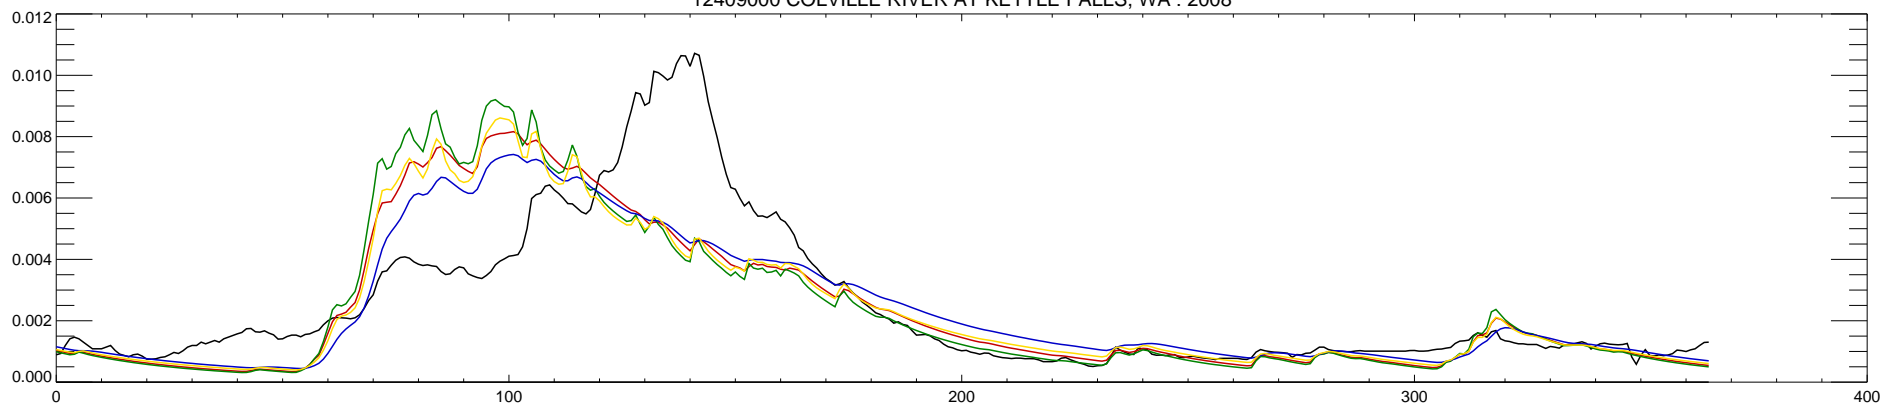

12409000 COLVILLE RIVER AT KETTLE FALLS, WA : 2009

12409000 COLVILLE RIVER AT KETTLE FALLS, WA : 2008