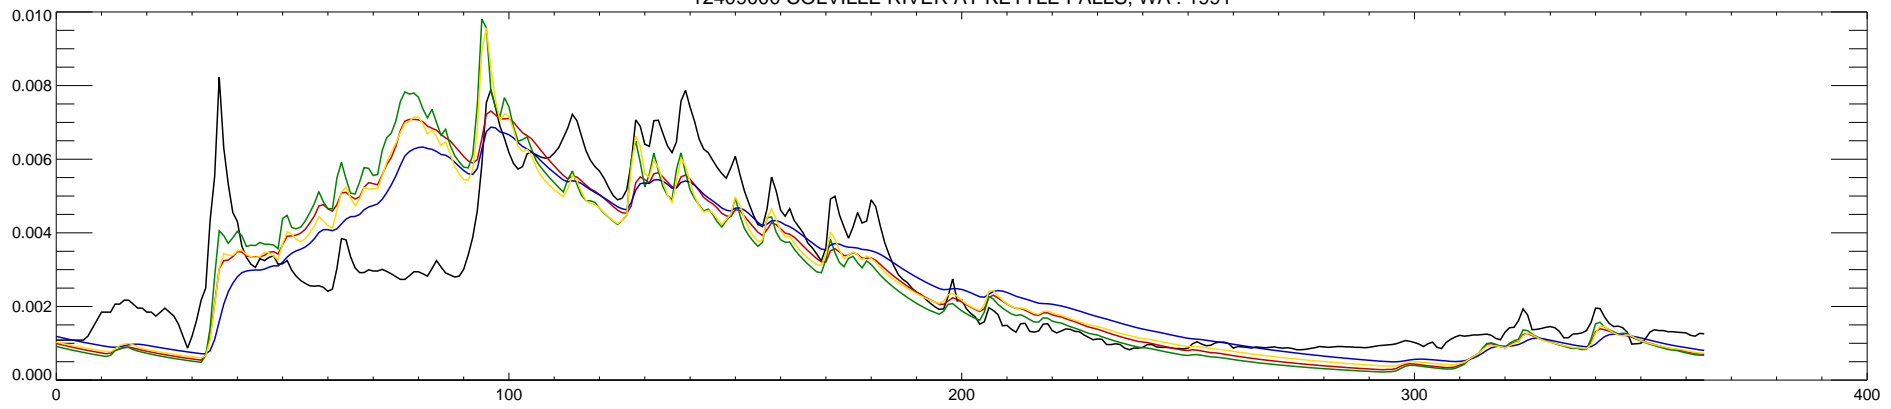

12409000 COLVILLE RIVER AT KETTLE FALLS, WA : 1990

12409000 COLVILLE RIVER AT KETTLE FALLS, WA : 1991

12409000 COLVILLE RIVER AT KETTLE FALLS, WA : 1992

12409000 COLVILLE RIVER AT KETTLE FALLS, WA : 1993