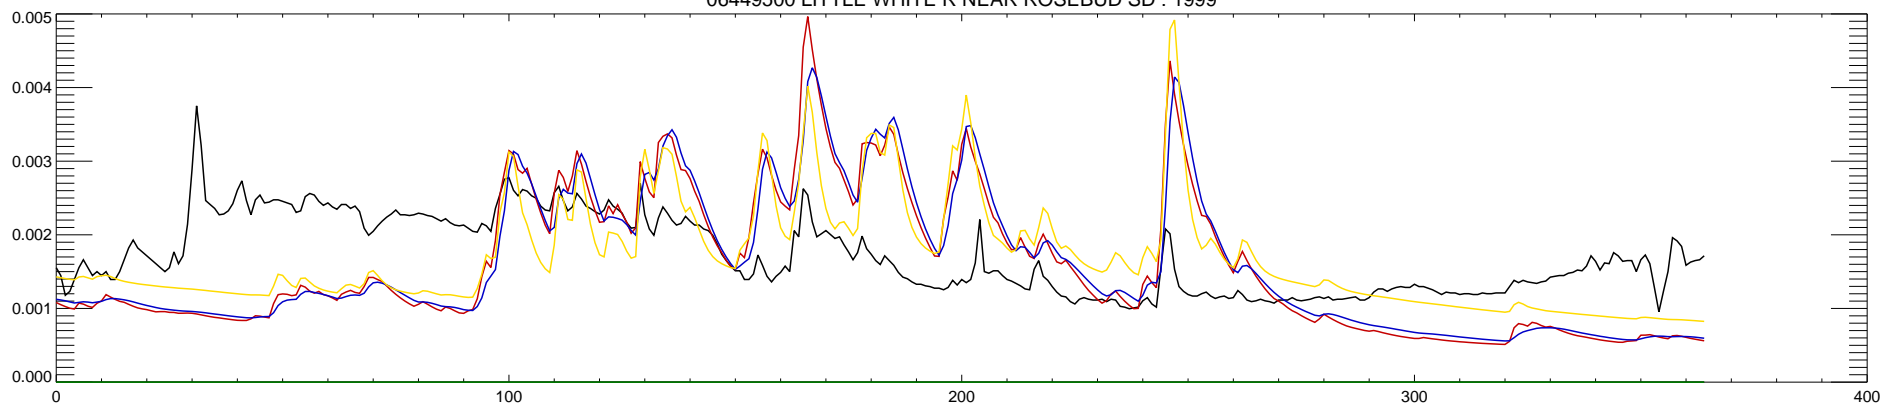

06449500 LITTLE WHITE R NEAR ROSEBUD SD : 1995

06449500 LITTLE WHITE R NEAR ROSEBUD SD : 1996

06449500 LITTLE WHITE R NEAR ROSEBUD SD : 1997

06449500 LITTLE WHITE R NEAR ROSEBUD SD : 1998

06449500 LITTLE WHITE R NEAR ROSEBUD SD : 1999