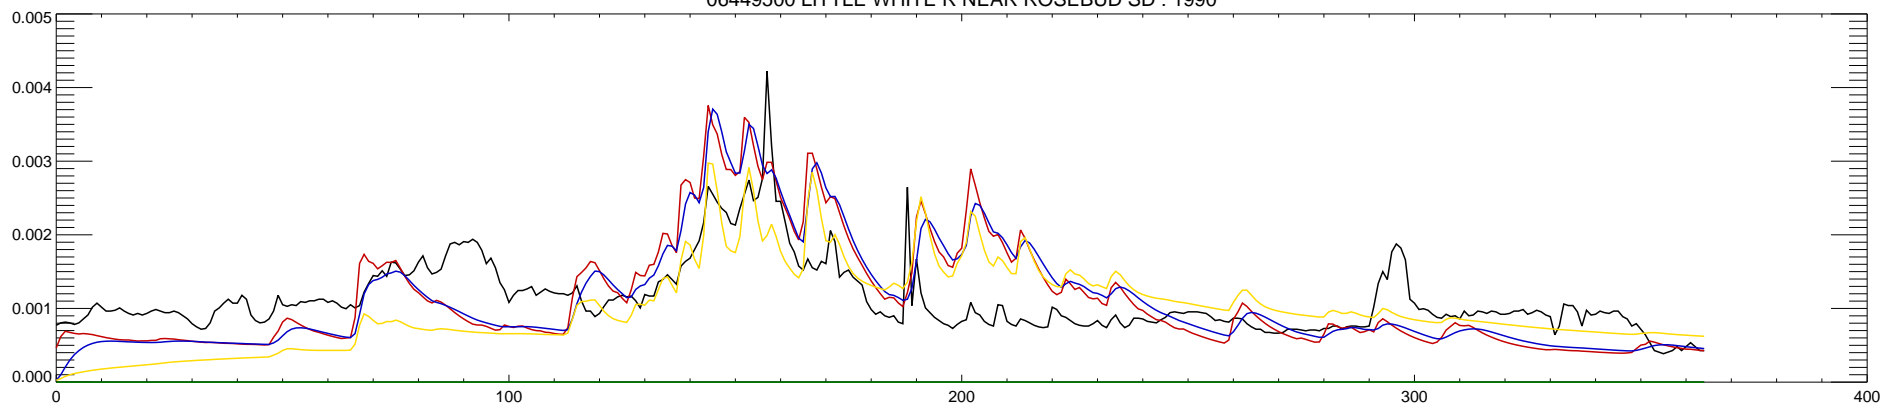

06449500 LITTLE WHITE R NEAR ROSEBUD SD : 1990

06449500 LITTLE WHITE R NEAR ROSEBUD SD : 1991

06449500 LITTLE WHITE R NEAR ROSEBUD SD : 1992

06449500 LITTLE WHITE R NEAR ROSEBUD SD : 1993

06449500 LITTLE WHITE R NEAR ROSEBUD SD : 1994

06449500 LITTLE WHITE R NEAR ROSEBUD SD : 1995

06449500 LITTLE WHITE R NEAR ROSEBUD SD : 1996

06449500 LITTLE WHITE R NEAR ROSEBUD SD : 1997

06449500 LITTLE WHITE R NEAR ROSEBUD SD : 1998

06449500 LITTLE WHITE R NEAR ROSEBUD SD : 1999