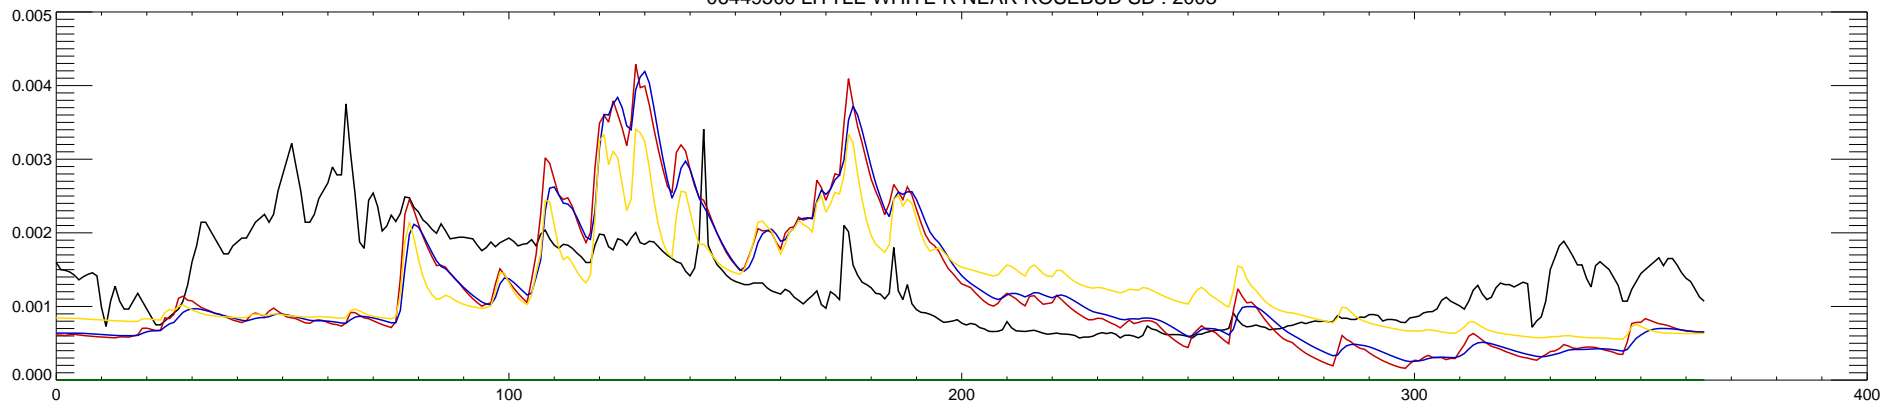

06449500 LITTLE WHITE R NEAR ROSEBUD SD : 2000

06449500 LITTLE WHITE R NEAR ROSEBUD SD : 2001

06449500 LITTLE WHITE R NEAR ROSEBUD SD : 2002

06449500 LITTLE WHITE R NEAR ROSEBUD SD : 2003

06449500 LITTLE WHITE R NEAR ROSEBUD SD : 2004