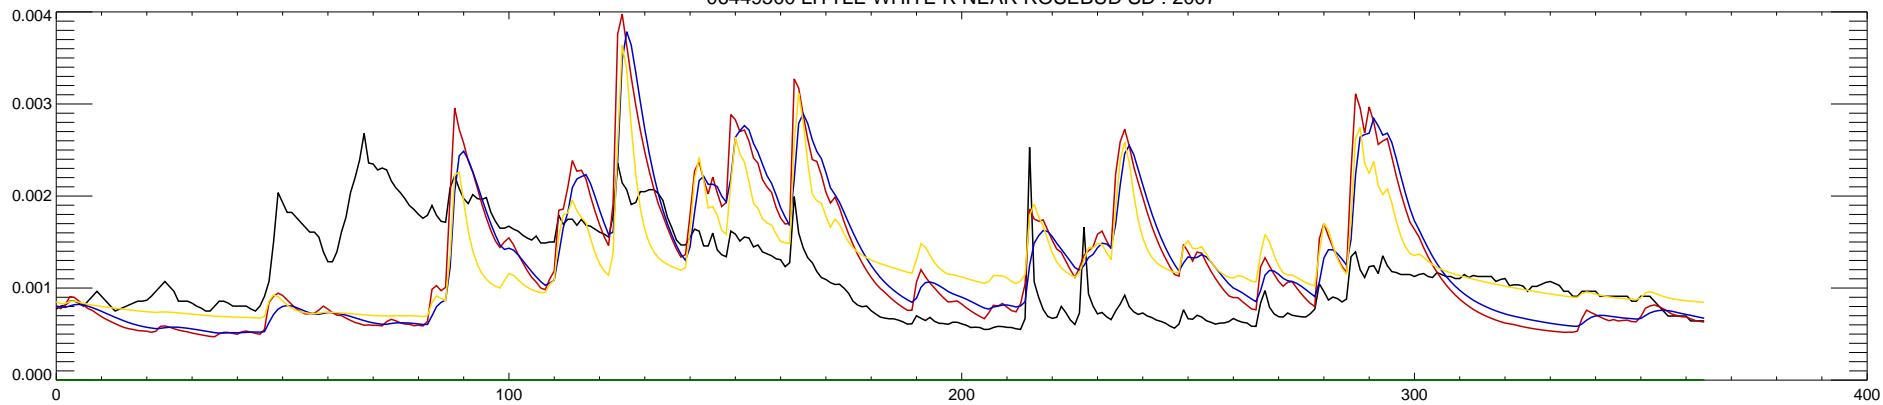

06449500 LITTLE WHITE R NEAR ROSEBUD SD : 2008

06449500 LITTLE WHITE R NEAR ROSEBUD SD : 2007