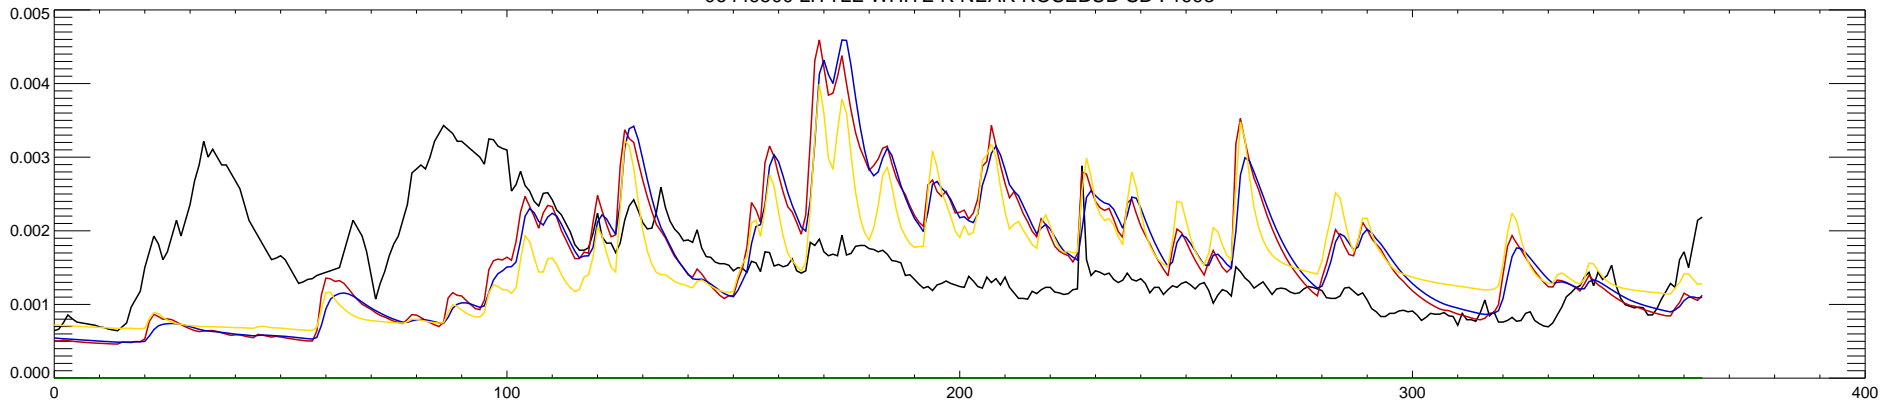

06449500 LITTLE WHITE R NEAR ROSEBUD SD : 1990

06449500 LITTLE WHITE R NEAR ROSEBUD SD : 1991

06449500 LITTLE WHITE R NEAR ROSEBUD SD : 1992

06449500 LITTLE WHITE R NEAR ROSEBUD SD : 1993

06449500 LITTLE WHITE R NEAR ROSEBUD SD : 1994

06449500 LITTLE WHITE R NEAR ROSEBUD SD : 1995

06449500 LITTLE WHITE R NEAR ROSEBUD SD : 1996

06449500 LITTLE WHITE R NEAR ROSEBUD SD : 1997

06449500 LITTLE WHITE R NEAR ROSEBUD SD : 1998

06449500 LITTLE WHITE R NEAR ROSEBUD SD : 1999