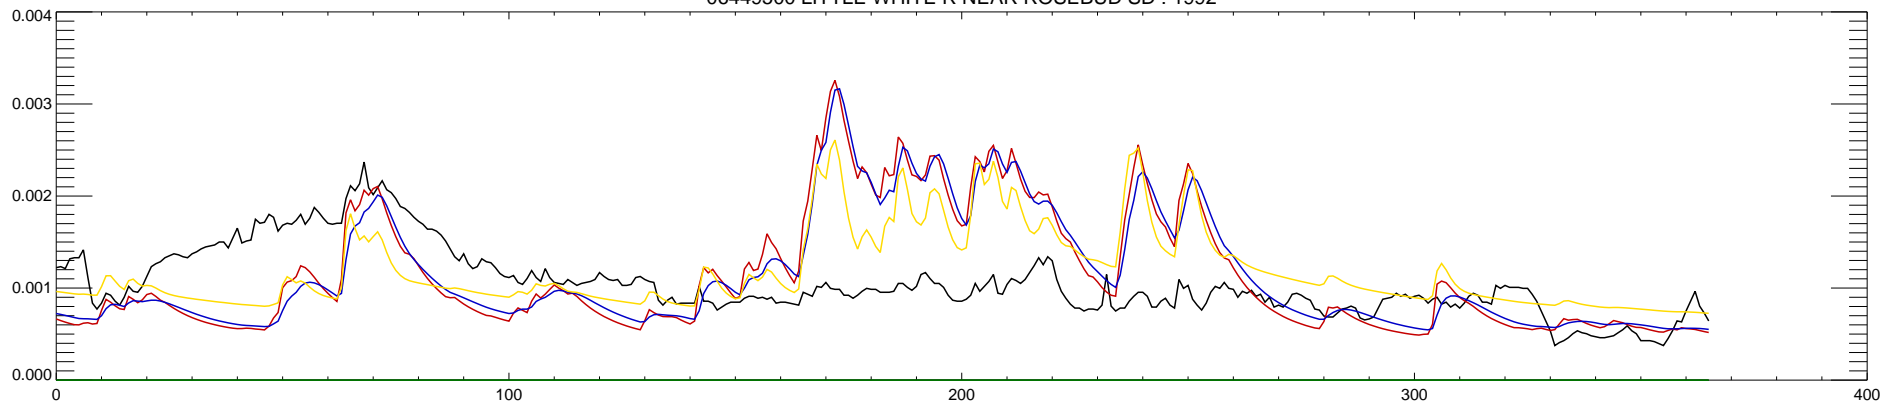

06449500 LITTLE WHITE R NEAR ROSEBUD SD : 1990

06449500 LITTLE WHITE R NEAR ROSEBUD SD : 1991

06449500 LITTLE WHITE R NEAR ROSEBUD SD : 1992

06449500 LITTLE WHITE R NEAR ROSEBUD SD : 1993

06449500 LITTLE WHITE R NEAR ROSEBUD SD : 1994

06449500 LITTLE WHITE R NEAR ROSEBUD SD : 1995

06449500 LITTLE WHITE R NEAR ROSEBUD SD : 1996

06449500 LITTLE WHITE R NEAR ROSEBUD SD : 1997

06449500 LITTLE WHITE R NEAR ROSEBUD SD : 1998

06449500 LITTLE WHITE R NEAR ROSEBUD SD : 1999