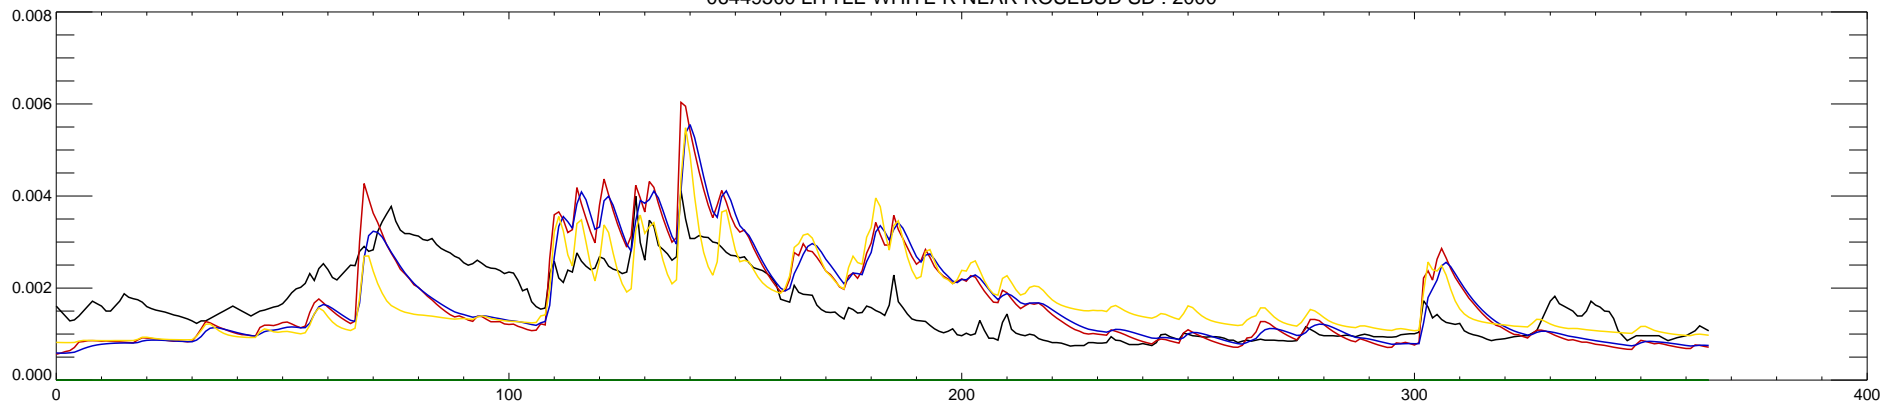

06449500 LITTLE WHITE R NEAR ROSEBUD SD : 2001

06449500 LITTLE WHITE R NEAR ROSEBUD SD : 2000