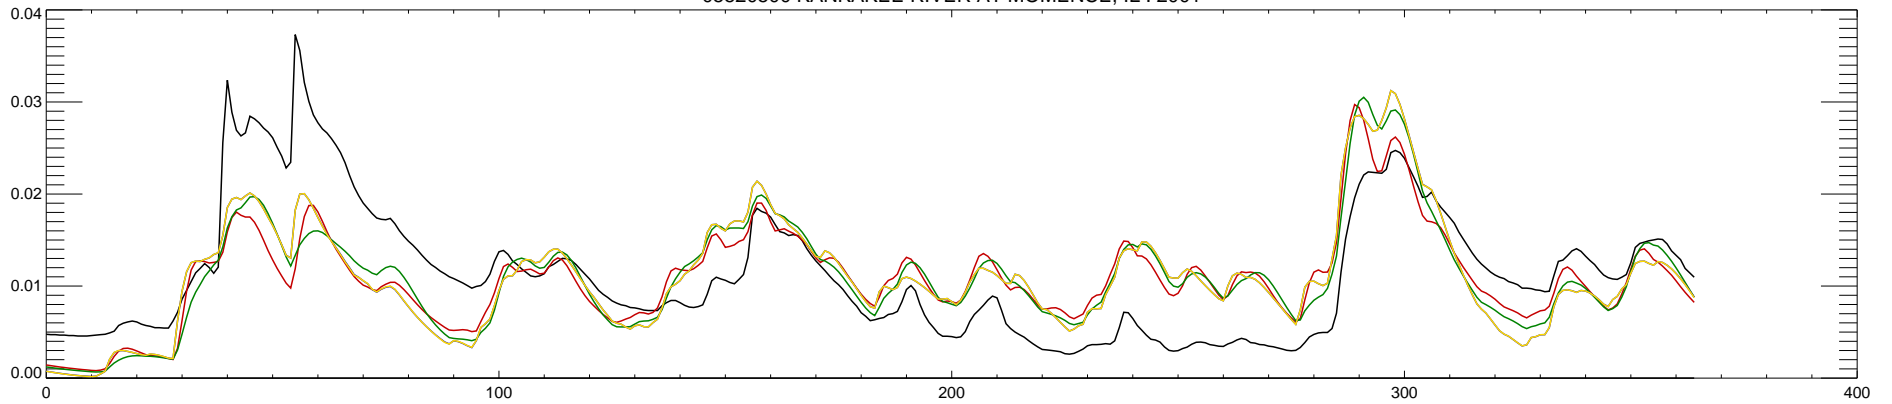

05520500 KANKAKEE RIVER AT MOMENCE, IL : 2002

05520500 KANKAKEE RIVER AT MOMENCE, IL : 2001