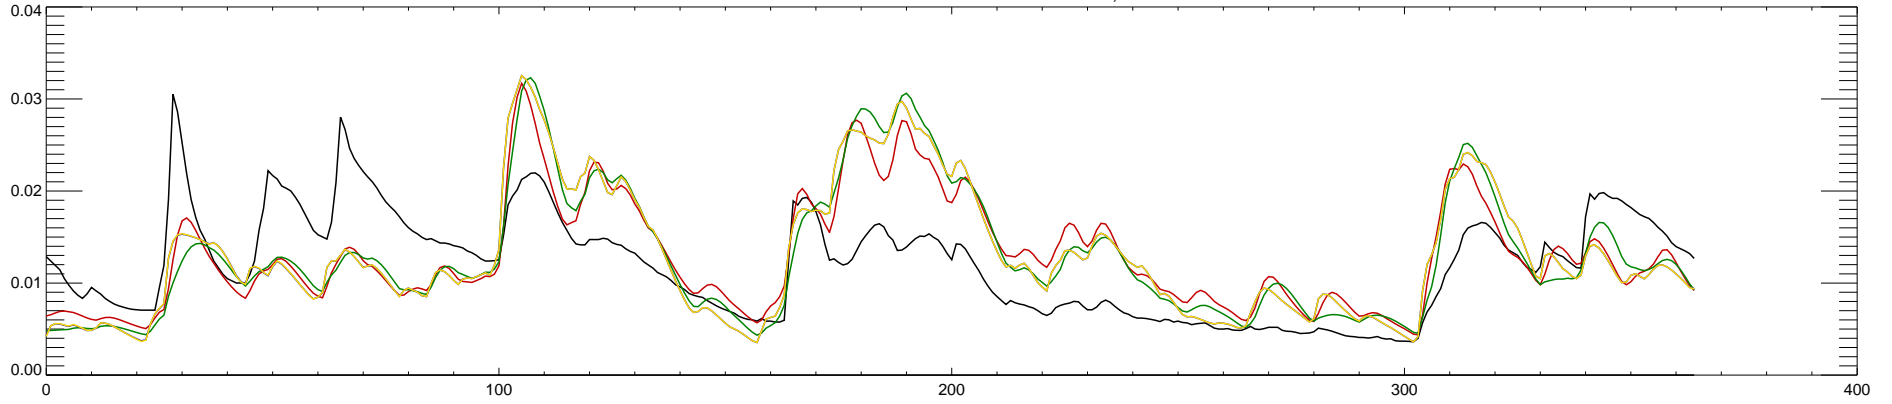

05520500 KANKAKEE RIVER AT MOMENCE, IL : 1990

05520500 KANKAKEE RIVER AT MOMENCE, IL : 1991

05520500 KANKAKEE RIVER AT MOMENCE, IL : 1992

05520500 KANKAKEE RIVER AT MOMENCE, IL : 1993

05520500 KANKAKEE RIVER AT MOMENCE, IL : 1994

05520500 KANKAKEE RIVER AT MOMENCE, IL : 1995

05520500 KANKAKEE RIVER AT MOMENCE, IL : 1996

05520500 KANKAKEE RIVER AT MOMENCE, IL : 1997

05520500 KANKAKEE RIVER AT MOMENCE, IL : 1998

05520500 KANKAKEE RIVER AT MOMENCE, IL : 1999