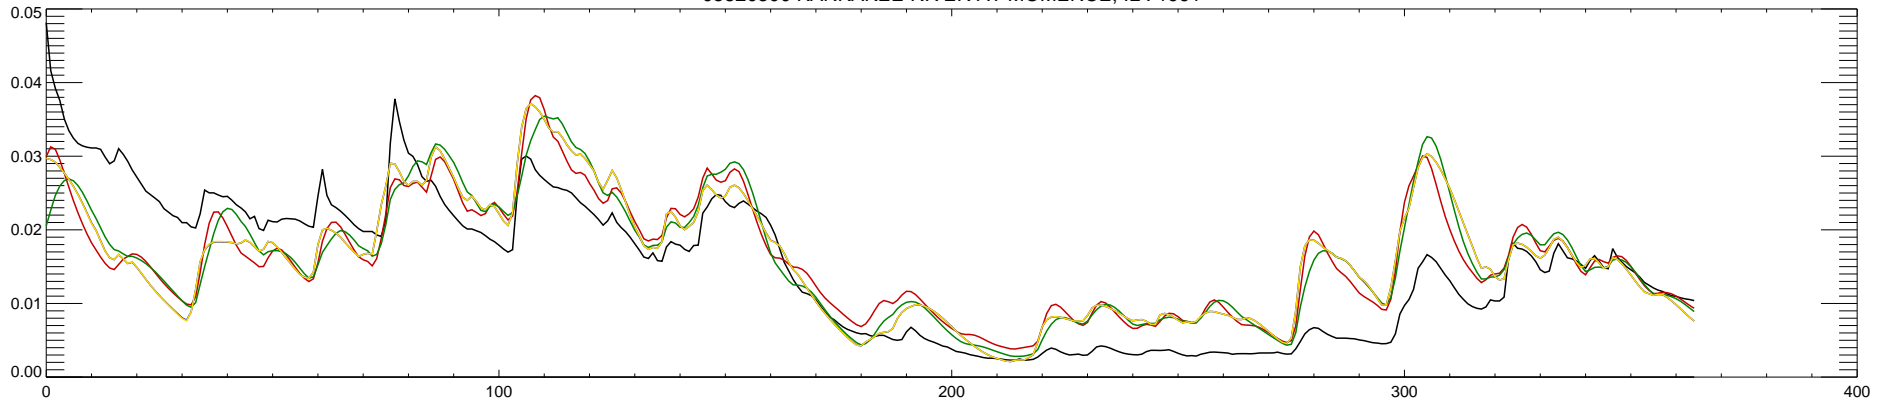

05520500 KANKAKEE RIVER AT MOMENCE, IL : 1990

05520500 KANKAKEE RIVER AT MOMENCE, IL : 1991

05520500 KANKAKEE RIVER AT MOMENCE, IL : 1992

05520500 KANKAKEE RIVER AT MOMENCE, IL : 1993

05520500 KANKAKEE RIVER AT MOMENCE, IL : 1994

05520500 KANKAKEE RIVER AT MOMENCE, IL : 1995

05520500 KANKAKEE RIVER AT MOMENCE, IL : 1996

05520500 KANKAKEE RIVER AT MOMENCE, IL : 1997

05520500 KANKAKEE RIVER AT MOMENCE, IL : 1998

05520500 KANKAKEE RIVER AT MOMENCE, IL : 1999

05520500 KANKAKEE RIVER AT MOMENCE, IL : 2000

05520500 KANKAKEE RIVER AT MOMENCE, IL : 2001

05520500 KANKAKEE RIVER AT MOMENCE, IL : 2002

05520500 KANKAKEE RIVER AT MOMENCE, IL : 2003

05520500 KANKAKEE RIVER AT MOMENCE, IL : 2004