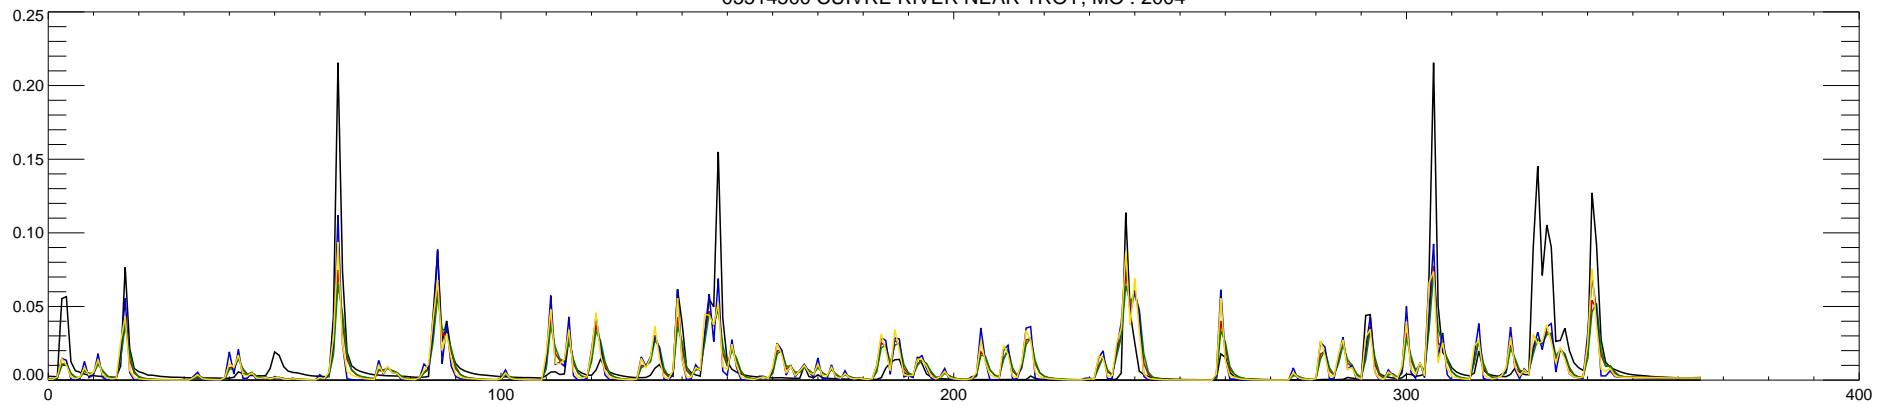

05514500 CUIVRE RIVER NEAR TROY, MO : 2000

05514500 CUIVRE RIVER NEAR TROY, MO : 2001

05514500 CUIVRE RIVER NEAR TROY, MO : 2002

05514500 CUIVRE RIVER NEAR TROY, MO : 2003

05514500 CUIVRE RIVER NEAR TROY, MO : 2004