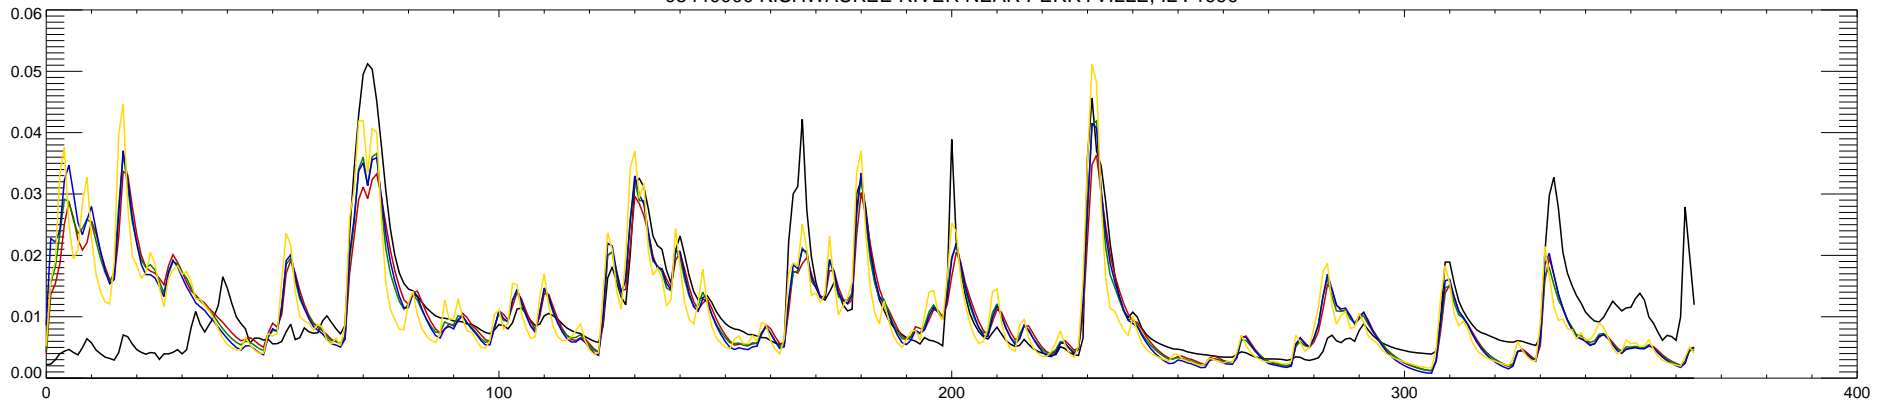

05440000 KISHWAUKEE RIVER NEAR PERRYVILLE, IL : 1990

05440000 KISHWAUKEE RIVER NEAR PERRYVILLE, IL : 1991

05440000 KISHWAUKEE RIVER NEAR PERRYVILLE, IL : 1992

05440000 KISHWAUKEE RIVER NEAR PERRYVILLE, IL : 1993

05440000 KISHWAUKEE RIVER NEAR PERRYVILLE, IL : 1994

05440000 KISHWAUKEE RIVER NEAR PERRYVILLE, IL : 1995

05440000 KISHWAUKEE RIVER NEAR PERRYVILLE, IL : 1996

05440000 KISHWAUKEE RIVER NEAR PERRYVILLE, IL : 1997