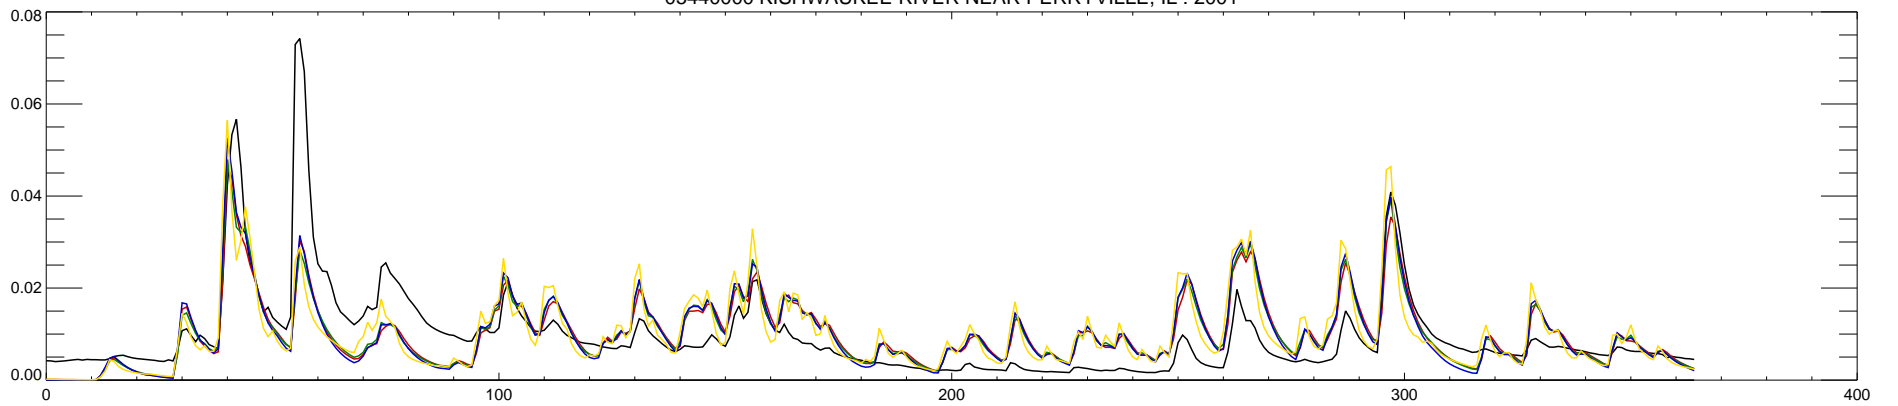

05440000 KISHWAUKEE RIVER NEAR PERRYVILLE, IL : 1998

05440000 KISHWAUKEE RIVER NEAR PERRYVILLE, IL : 1999

05440000 KISHWAUKEE RIVER NEAR PERRYVILLE, IL : 2000

05440000 KISHWAUKEE RIVER NEAR PERRYVILLE, IL : 2001