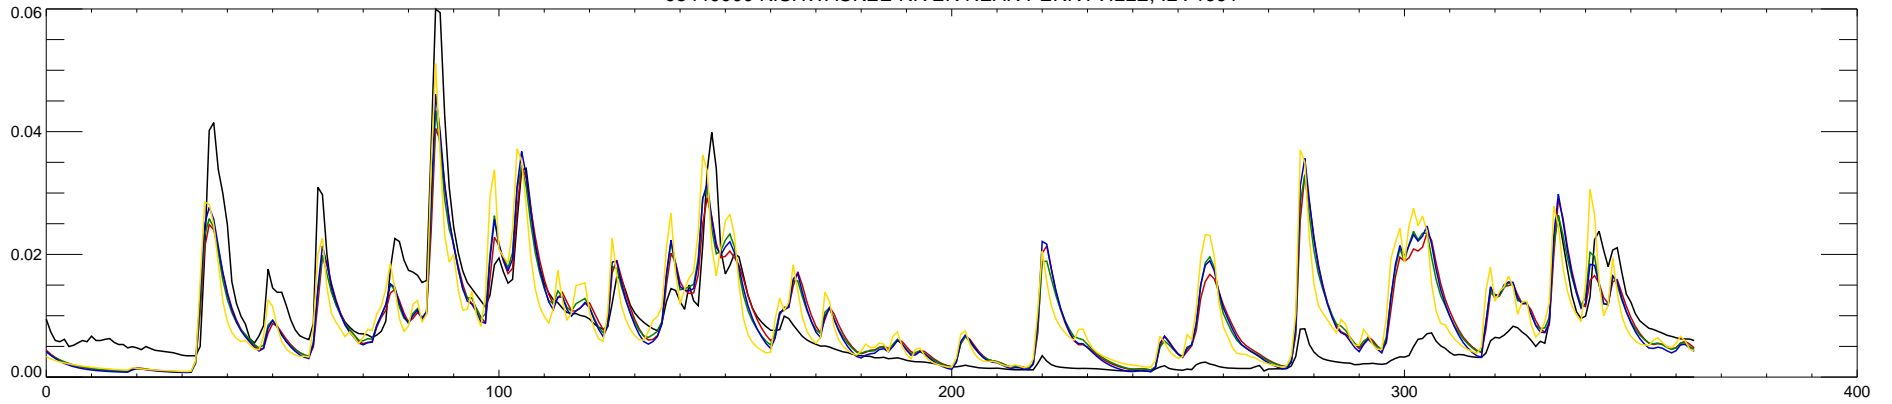

05440000 KISHWAUKEE RIVER NEAR PERRYVILLE, IL : 1990

05440000 KISHWAUKEE RIVER NEAR PERRYVILLE, IL : 1991

05440000 KISHWAUKEE RIVER NEAR PERRYVILLE, IL : 1992

05440000 KISHWAUKEE RIVER NEAR PERRYVILLE, IL : 1993