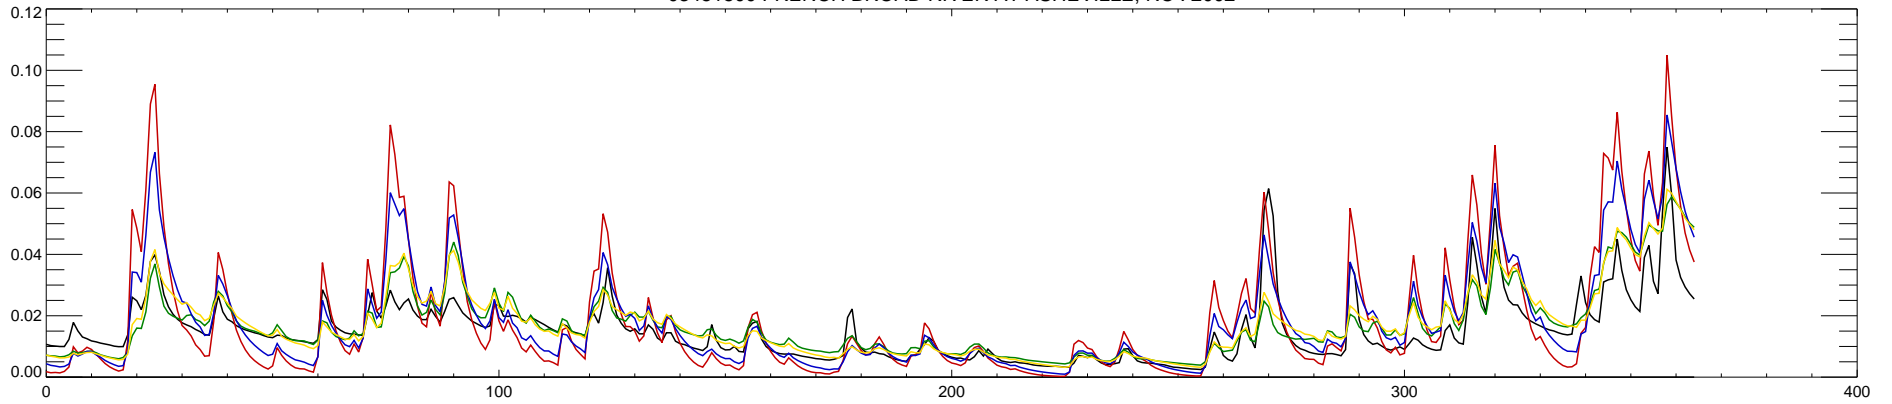

03451500 FRENCH BROAD RIVER AT ASHEVILLE, NC : 2003

03451500 FRENCH BROAD RIVER AT ASHEVILLE, NC : 2002