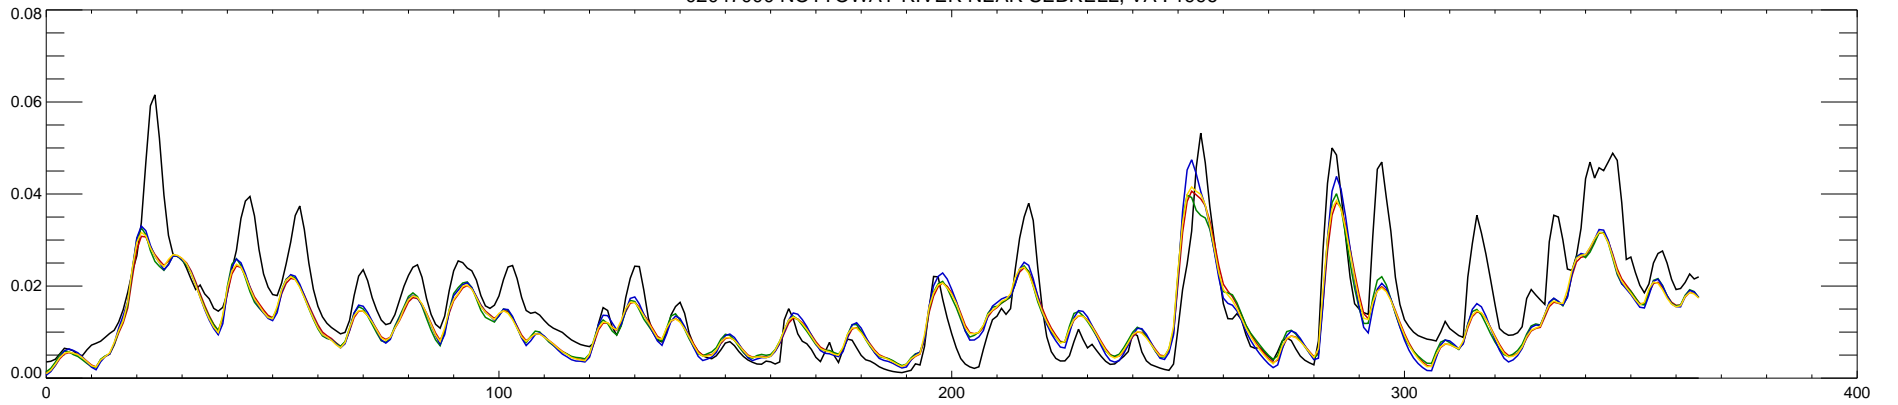

02047000 NOTTOWAY RIVER NEAR SEBRELL, VA : 1990

02047000 NOTTOWAY RIVER NEAR SEBRELL, VA : 1991

02047000 NOTTOWAY RIVER NEAR SEBRELL, VA : 1992

02047000 NOTTOWAY RIVER NEAR SEBRELL, VA : 1993

02047000 NOTTOWAY RIVER NEAR SEBRELL, VA : 1994

02047000 NOTTOWAY RIVER NEAR SEBRELL, VA : 1995

02047000 NOTTOWAY RIVER NEAR SEBRELL, VA : 1996

02047000 NOTTOWAY RIVER NEAR SEBRELL, VA : 1997

02047000 NOTTOWAY RIVER NEAR SEBRELL, VA : 1998

02047000 NOTTOWAY RIVER NEAR SEBRELL, VA : 1999