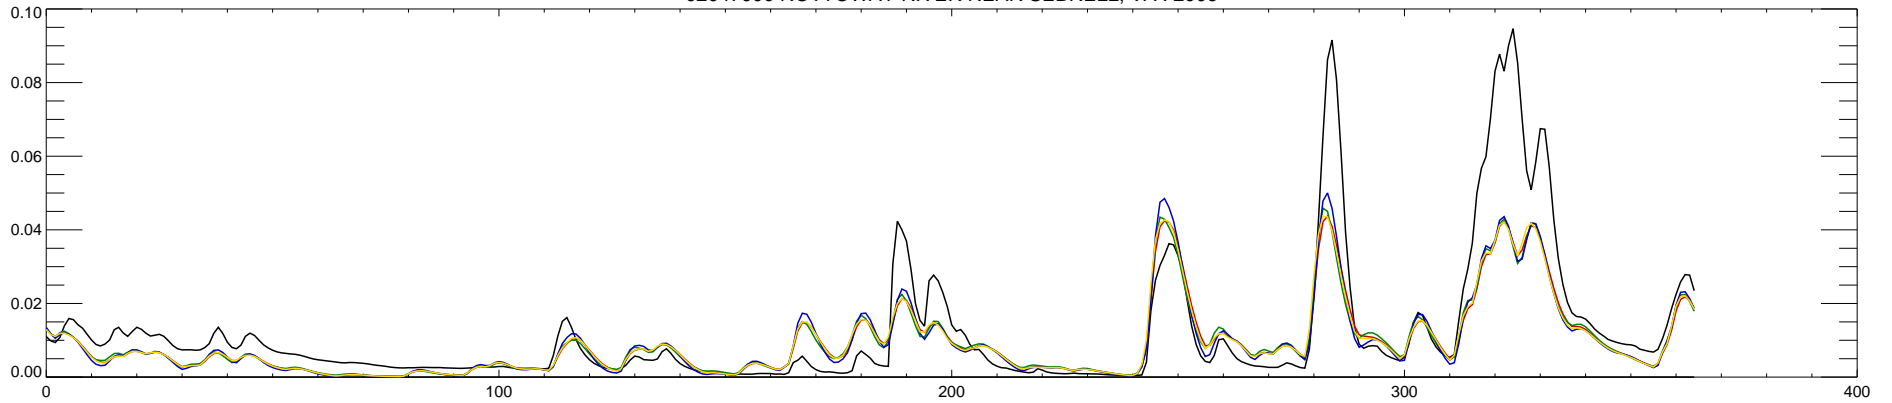

02047000 NOTTOWAY RIVER NEAR SEBRELL, VA : 2007

02047000 NOTTOWAY RIVER NEAR SEBRELL, VA : 2006