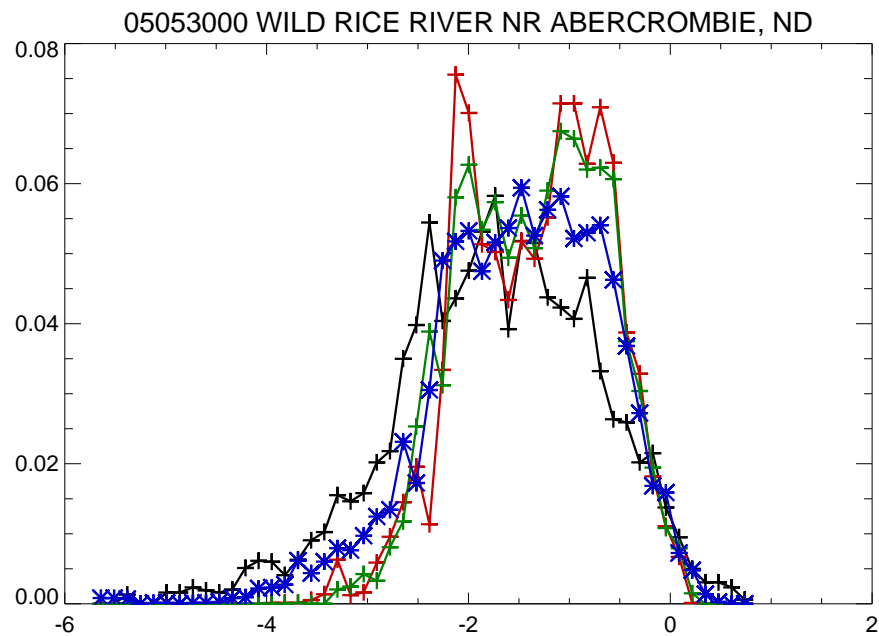

04124000 MANISTEE RIVER NEAR SHERMAN, MI

04176500 RIVER RAISIN NEAR MONROE, MI

04191500 AUGLAIZE RIVER NEAR DEFIANCE OH

04198000 SANDUSKY RIVER NEAR FREMONT OH

04223000 GENESEE RIVER AT PORTAGEVILLE NY

05066500 GOOSE RIVER AT HILLSBORO, ND