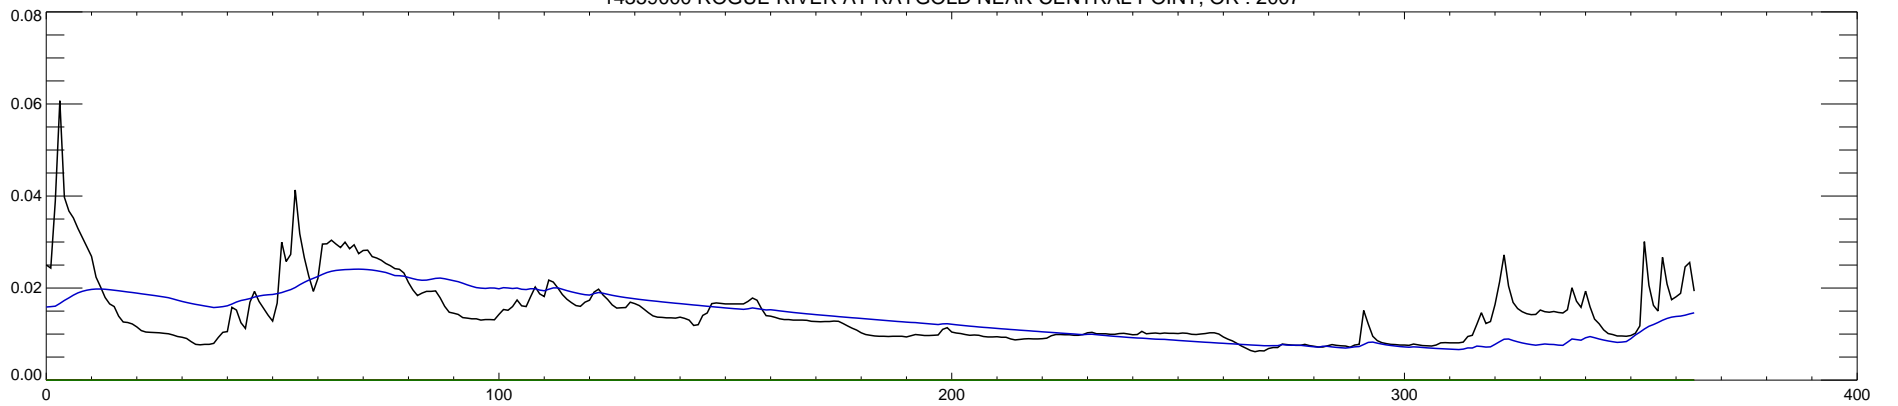

14359000 ROGUE RIVER AT RAYGOLD NEAR CENTRAL POINT, OR : 2008

14359000 ROGUE RIVER AT RAYGOLD NEAR CENTRAL POINT, OR : 2007