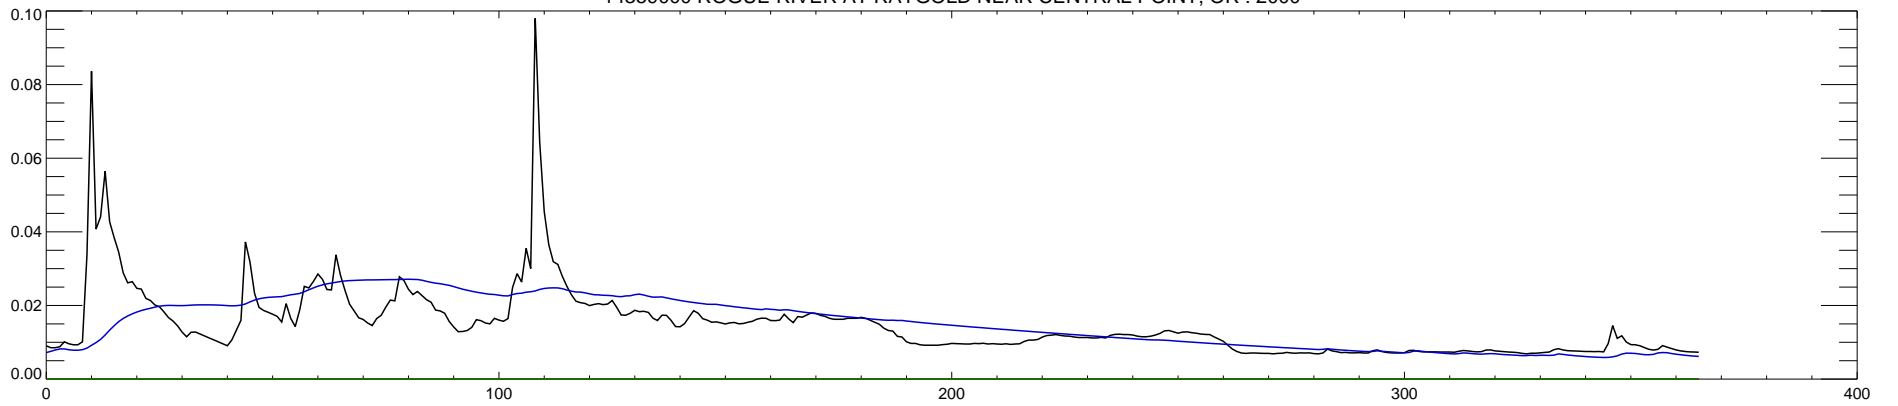

14359000 ROGUE RIVER AT RAYGOLD NEAR CENTRAL POINT, OR : 2001

14359000 ROGUE RIVER AT RAYGOLD NEAR CENTRAL POINT, OR : 2000