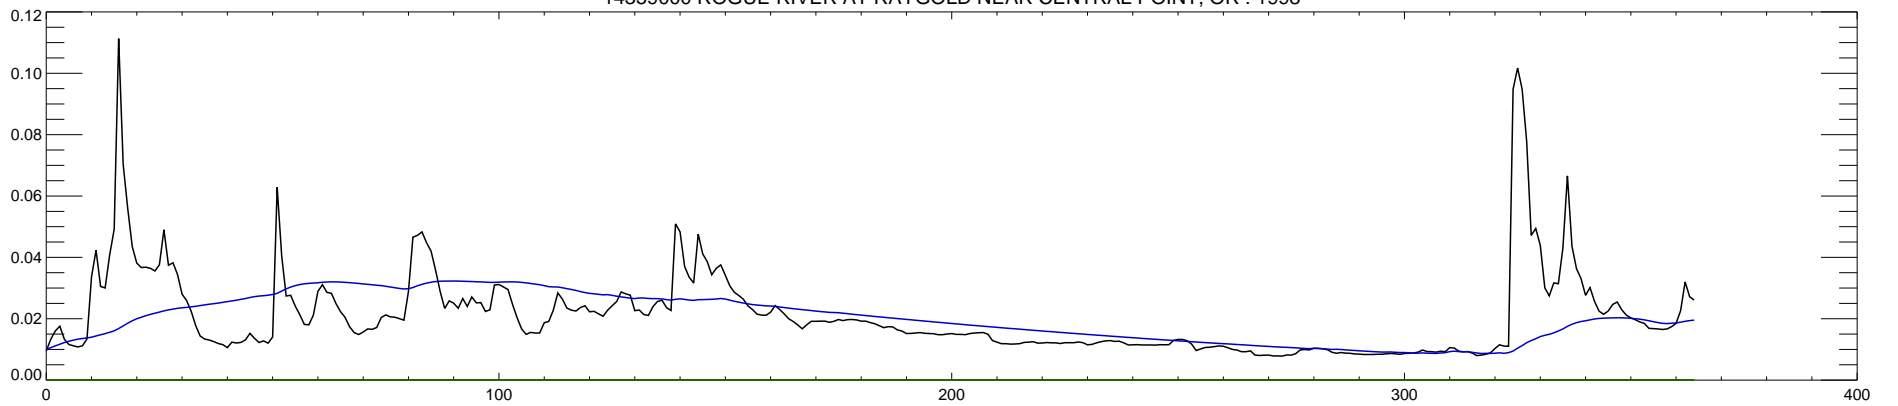

14359000 ROGUE RIVER AT RAYGOLD NEAR CENTRAL POINT, OR : 1999

14359000 ROGUE RIVER AT RAYGOLD NEAR CENTRAL POINT, OR : 1998