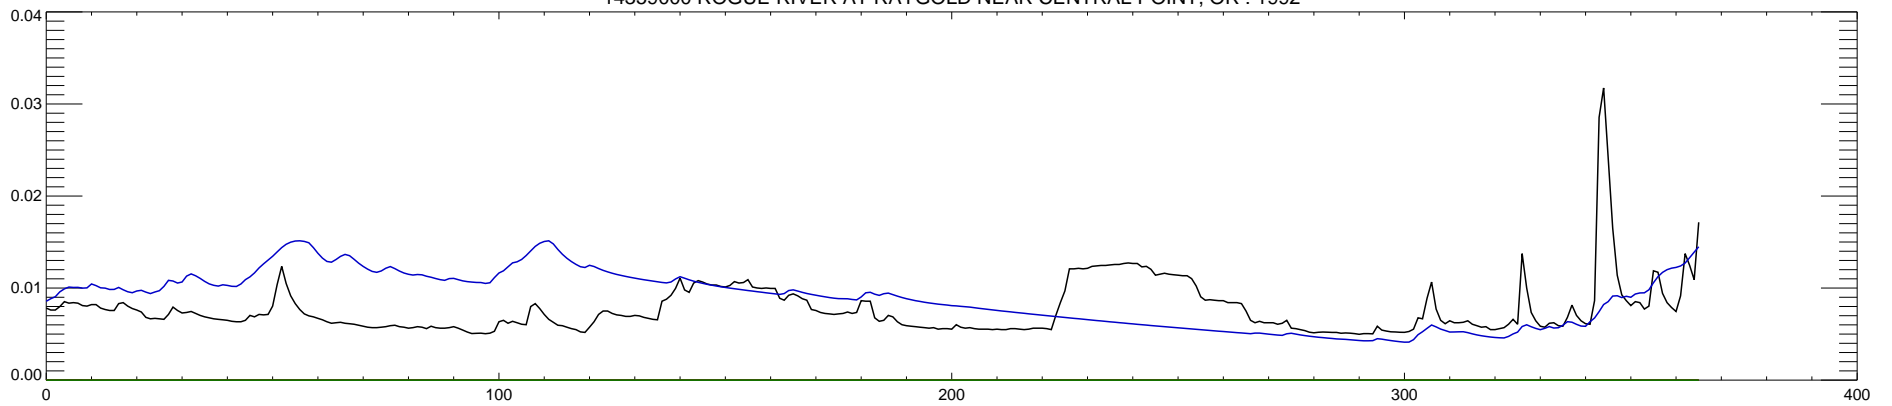

14359000 ROGUE RIVER AT RAYGOLD NEAR CENTRAL POINT, OR : 1990

14359000 ROGUE RIVER AT RAYGOLD NEAR CENTRAL POINT, OR : 1991

14359000 ROGUE RIVER AT RAYGOLD NEAR CENTRAL POINT, OR : 1992

14359000 ROGUE RIVER AT RAYGOLD NEAR CENTRAL POINT, OR : 1993

14359000 ROGUE RIVER AT RAYGOLD NEAR CENTRAL POINT, OR : 1994

14359000 ROGUE RIVER AT RAYGOLD NEAR CENTRAL POINT, OR : 1995

14359000 ROGUE RIVER AT RAYGOLD NEAR CENTRAL POINT, OR : 1996

14359000 ROGUE RIVER AT RAYGOLD NEAR CENTRAL POINT, OR : 1997