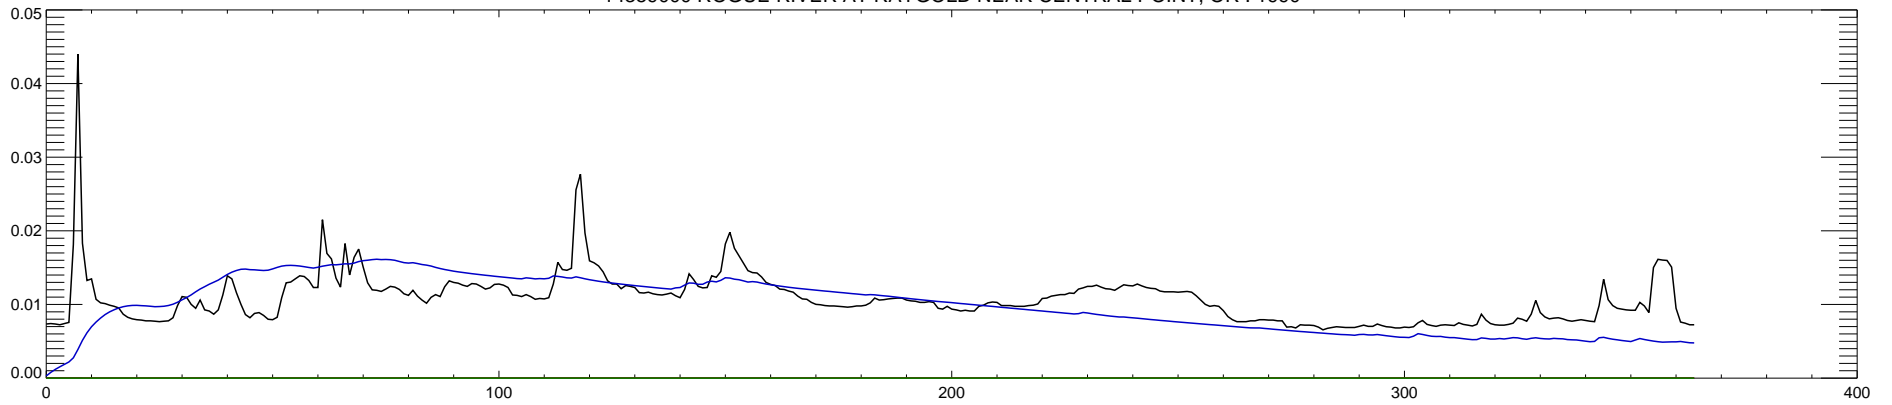

14359000 ROGUE RIVER AT RAYGOLD NEAR CENTRAL POINT, OR : 1990

14359000 ROGUE RIVER AT RAYGOLD NEAR CENTRAL POINT, OR : 1991

14359000 ROGUE RIVER AT RAYGOLD NEAR CENTRAL POINT, OR : 1992

14359000 ROGUE RIVER AT RAYGOLD NEAR CENTRAL POINT, OR : 1993

14359000 ROGUE RIVER AT RAYGOLD NEAR CENTRAL POINT, OR : 1994

14359000 ROGUE RIVER AT RAYGOLD NEAR CENTRAL POINT, OR : 1995

14359000 ROGUE RIVER AT RAYGOLD NEAR CENTRAL POINT, OR : 1996

14359000 ROGUE RIVER AT RAYGOLD NEAR CENTRAL POINT, OR : 1997