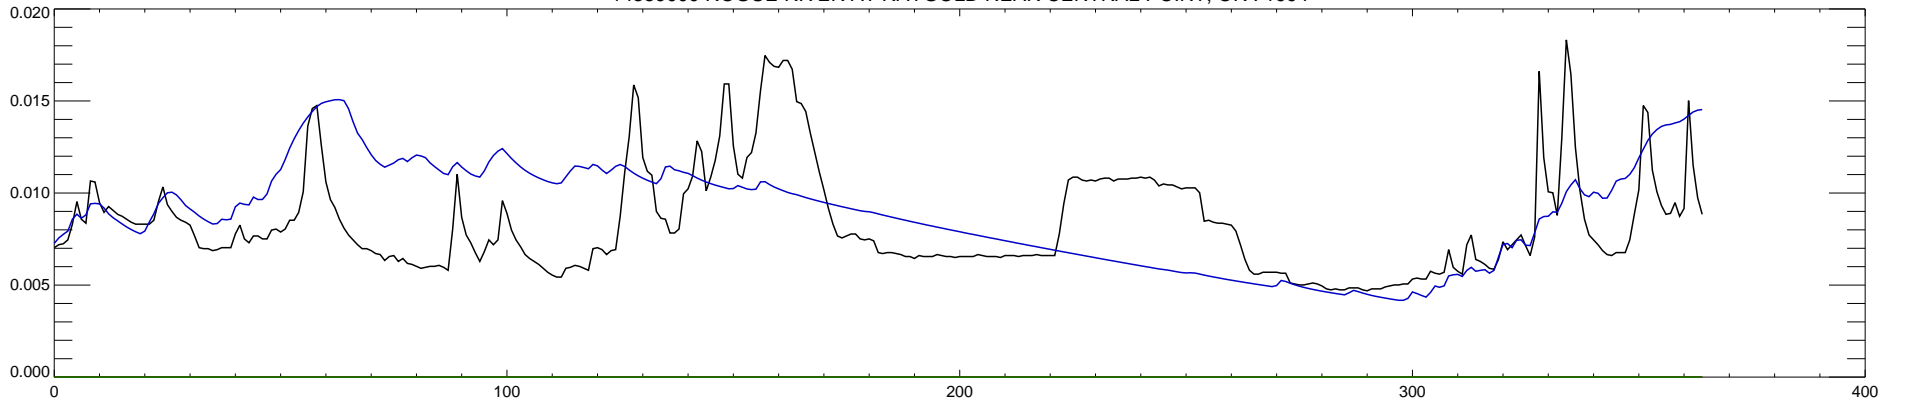

14359000 ROGUE RIVER AT RAYGOLD NEAR CENTRAL POINT, OR : 1995

14359000 ROGUE RIVER AT RAYGOLD NEAR CENTRAL POINT, OR : 1994