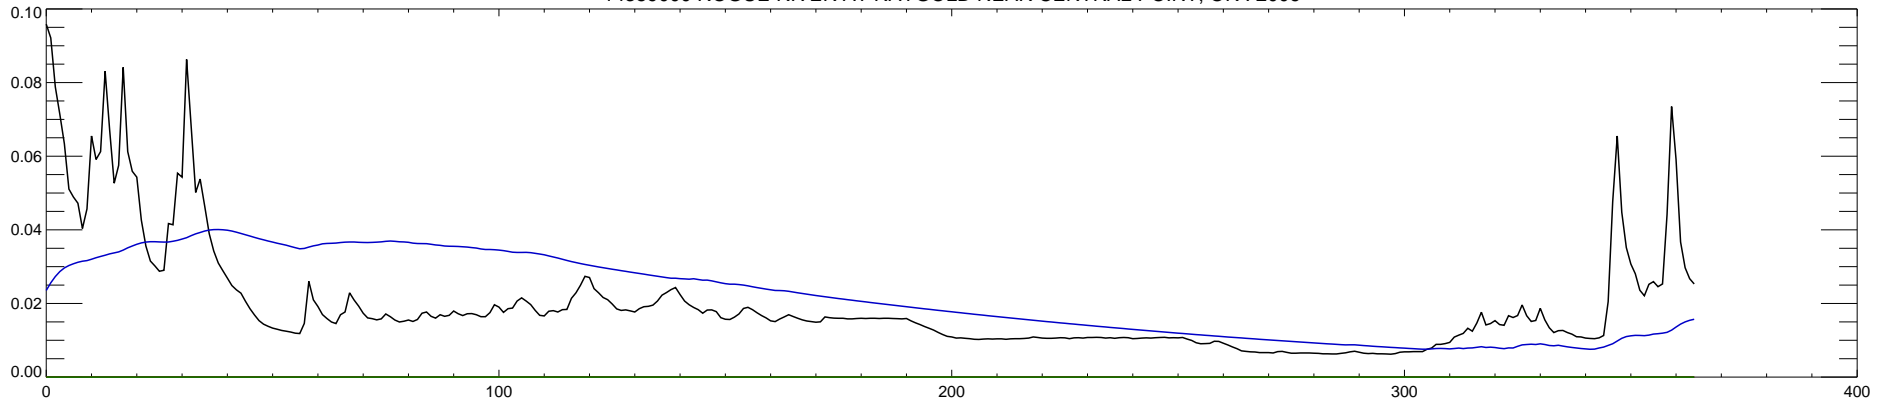

14359000 ROGUE RIVER AT RAYGOLD NEAR CENTRAL POINT, OR : 2007

14359000 ROGUE RIVER AT RAYGOLD NEAR CENTRAL POINT, OR : 2006