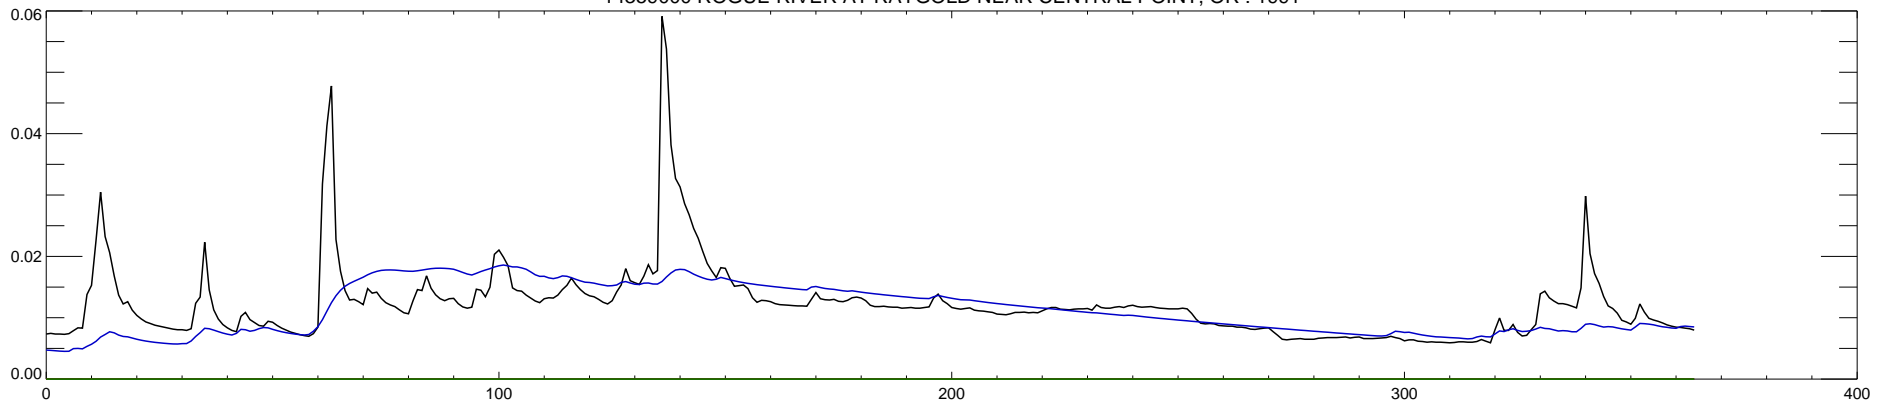

14359000 ROGUE RIVER AT RAYGOLD NEAR CENTRAL POINT, OR : 1990

14359000 ROGUE RIVER AT RAYGOLD NEAR CENTRAL POINT, OR : 1991

14359000 ROGUE RIVER AT RAYGOLD NEAR CENTRAL POINT, OR : 1992

14359000 ROGUE RIVER AT RAYGOLD NEAR CENTRAL POINT, OR : 1993