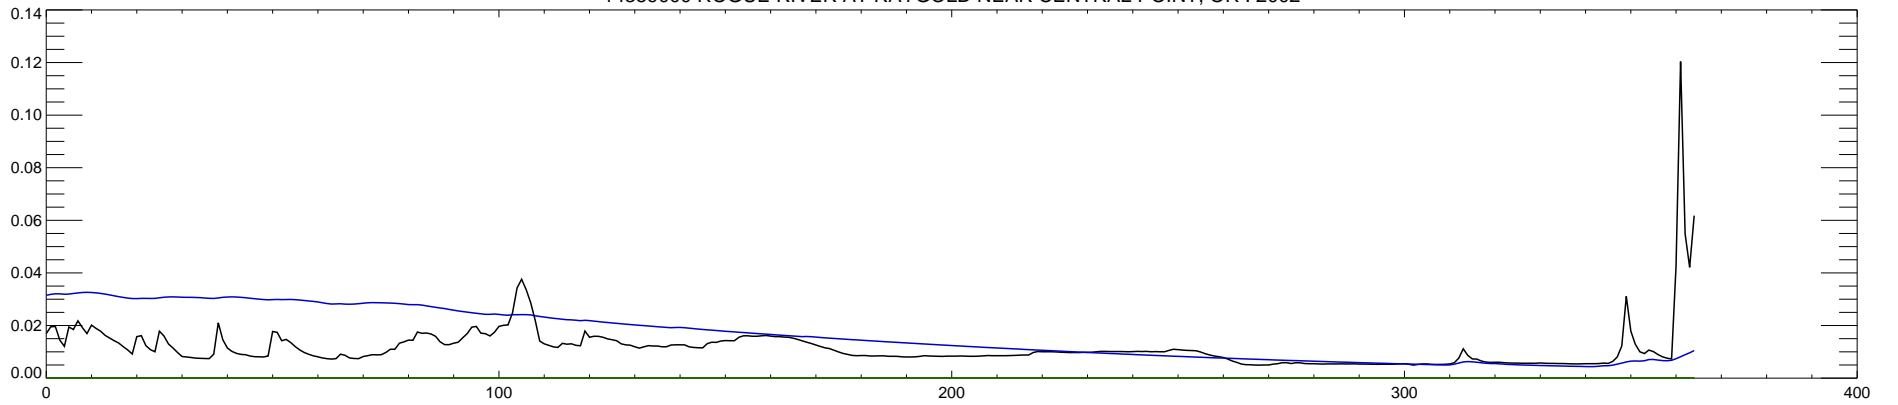

14359000 ROGUE RIVER AT RAYGOLD NEAR CENTRAL POINT, OR : 2003

14359000 ROGUE RIVER AT RAYGOLD NEAR CENTRAL POINT, OR : 2002