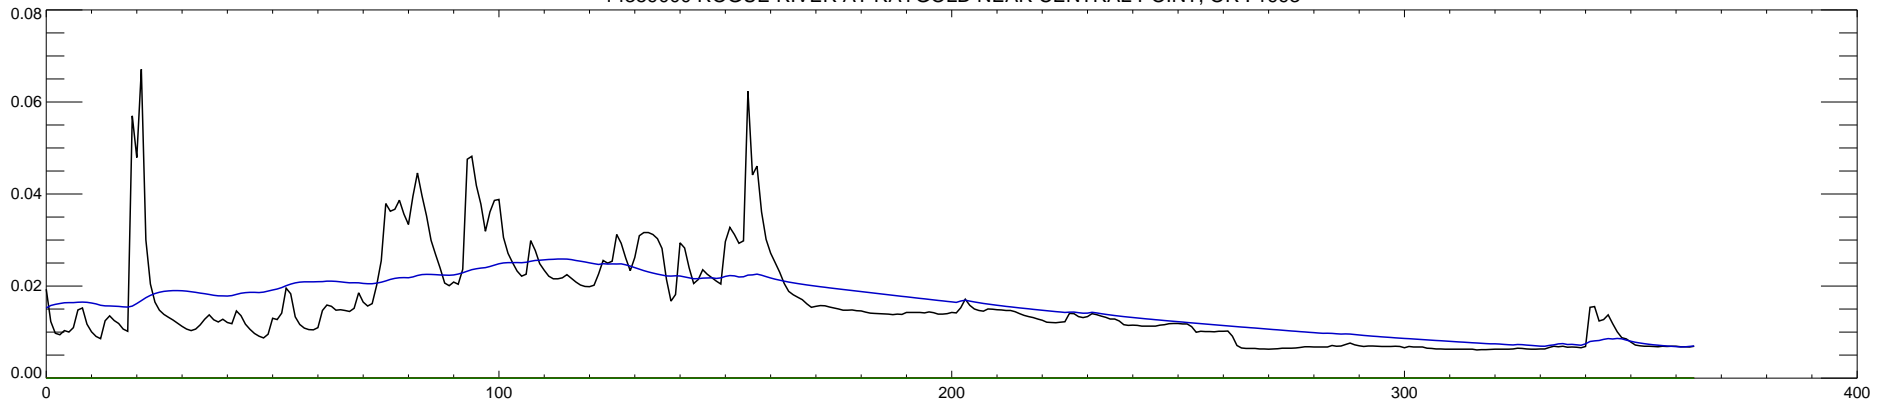

14359000 ROGUE RIVER AT RAYGOLD NEAR CENTRAL POINT, OR : 1990

14359000 ROGUE RIVER AT RAYGOLD NEAR CENTRAL POINT, OR : 1991

14359000 ROGUE RIVER AT RAYGOLD NEAR CENTRAL POINT, OR : 1992

14359000 ROGUE RIVER AT RAYGOLD NEAR CENTRAL POINT, OR : 1993

14359000 ROGUE RIVER AT RAYGOLD NEAR CENTRAL POINT, OR : 1994

14359000 ROGUE RIVER AT RAYGOLD NEAR CENTRAL POINT, OR : 1995

14359000 ROGUE RIVER AT RAYGOLD NEAR CENTRAL POINT, OR : 1996

14359000 ROGUE RIVER AT RAYGOLD NEAR CENTRAL POINT, OR : 1997