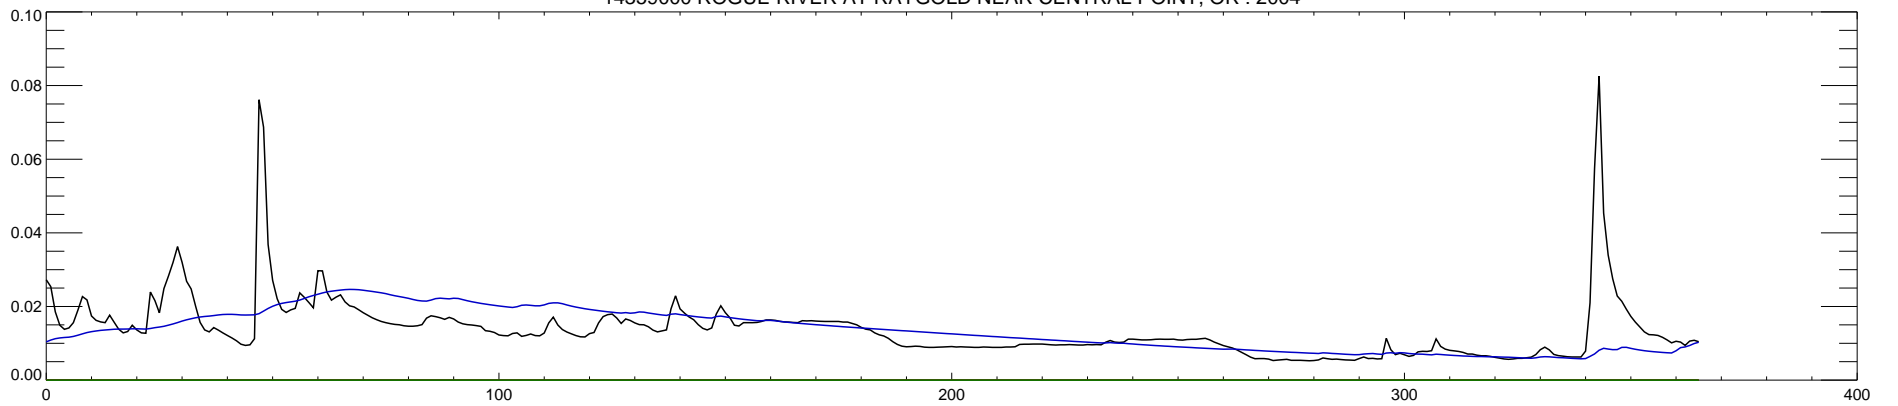

14359000 ROGUE RIVER AT RAYGOLD NEAR CENTRAL POINT, OR : 2005

14359000 ROGUE RIVER AT RAYGOLD NEAR CENTRAL POINT, OR : 2004