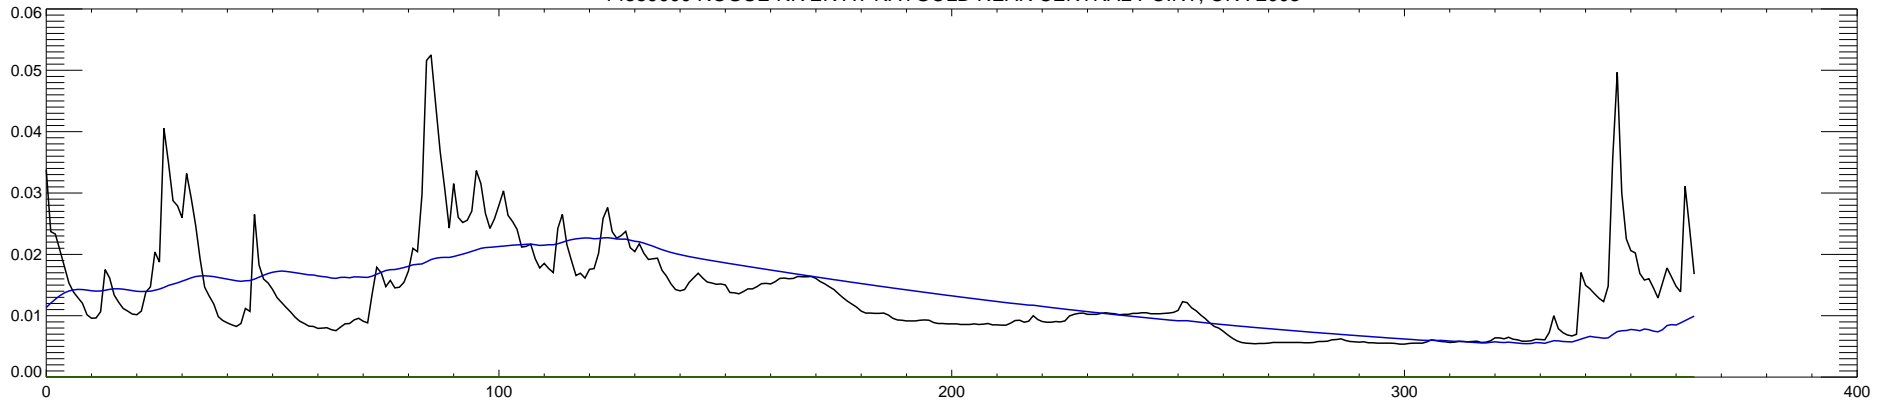

14359000 ROGUE RIVER AT RAYGOLD NEAR CENTRAL POINT, OR : 2004

14359000 ROGUE RIVER AT RAYGOLD NEAR CENTRAL POINT, OR : 2003