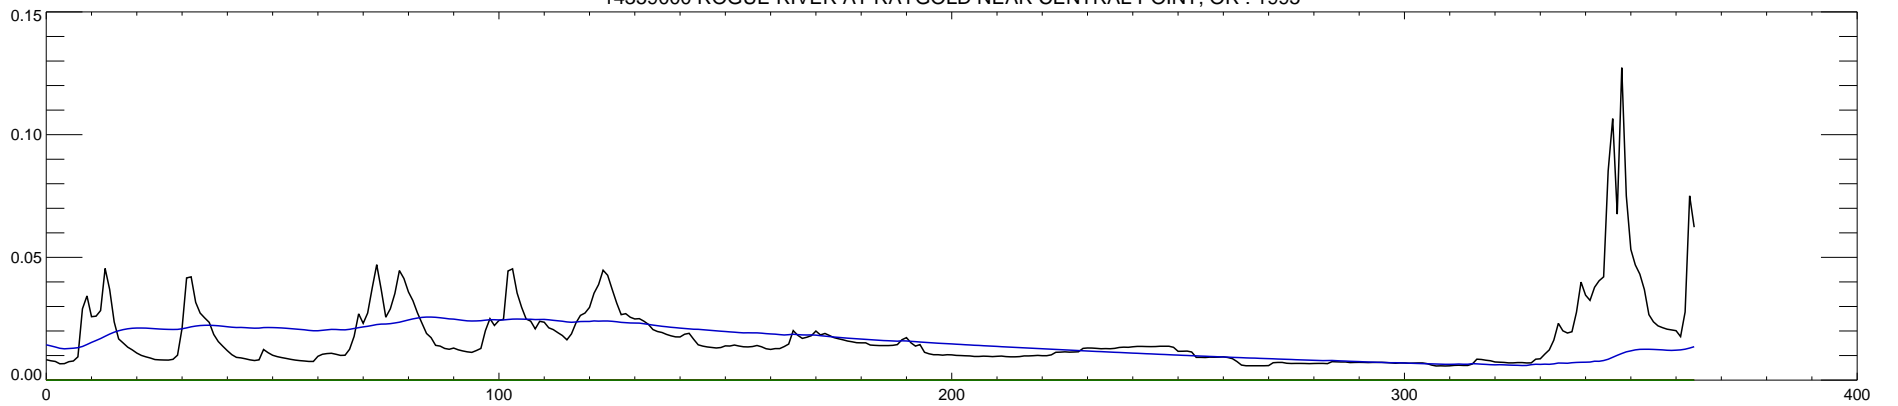

14359000 ROGUE RIVER AT RAYGOLD NEAR CENTRAL POINT, OR : 1996

14359000 ROGUE RIVER AT RAYGOLD NEAR CENTRAL POINT, OR : 1995