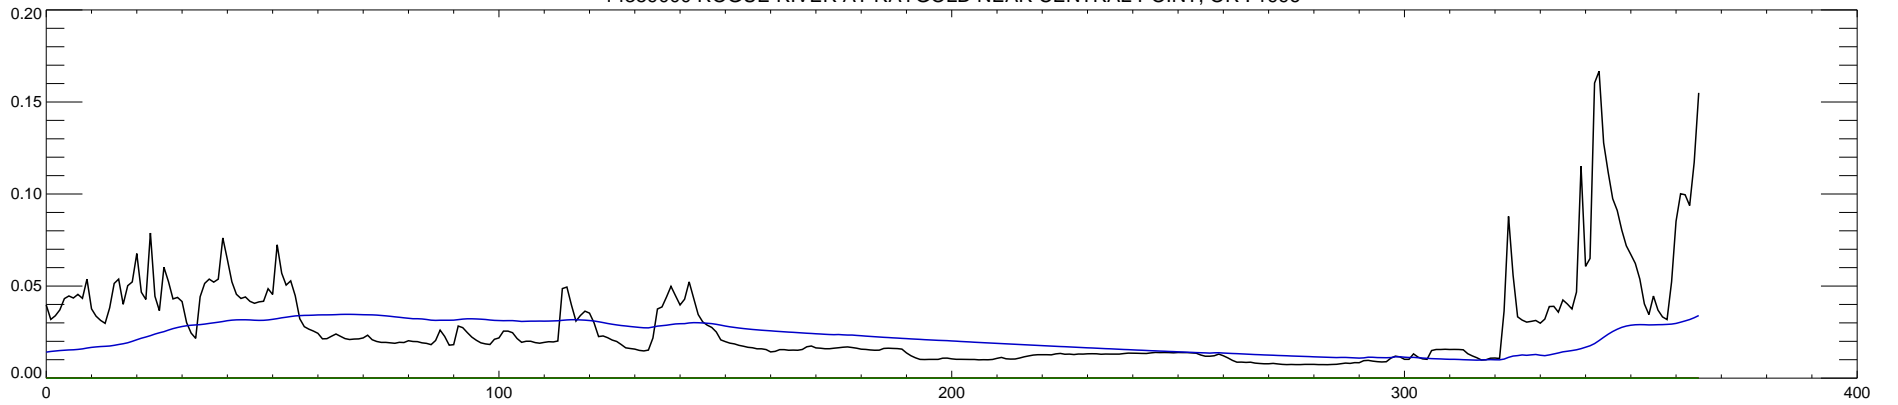

14359000 ROGUE RIVER AT RAYGOLD NEAR CENTRAL POINT, OR : 1997

14359000 ROGUE RIVER AT RAYGOLD NEAR CENTRAL POINT, OR : 1996