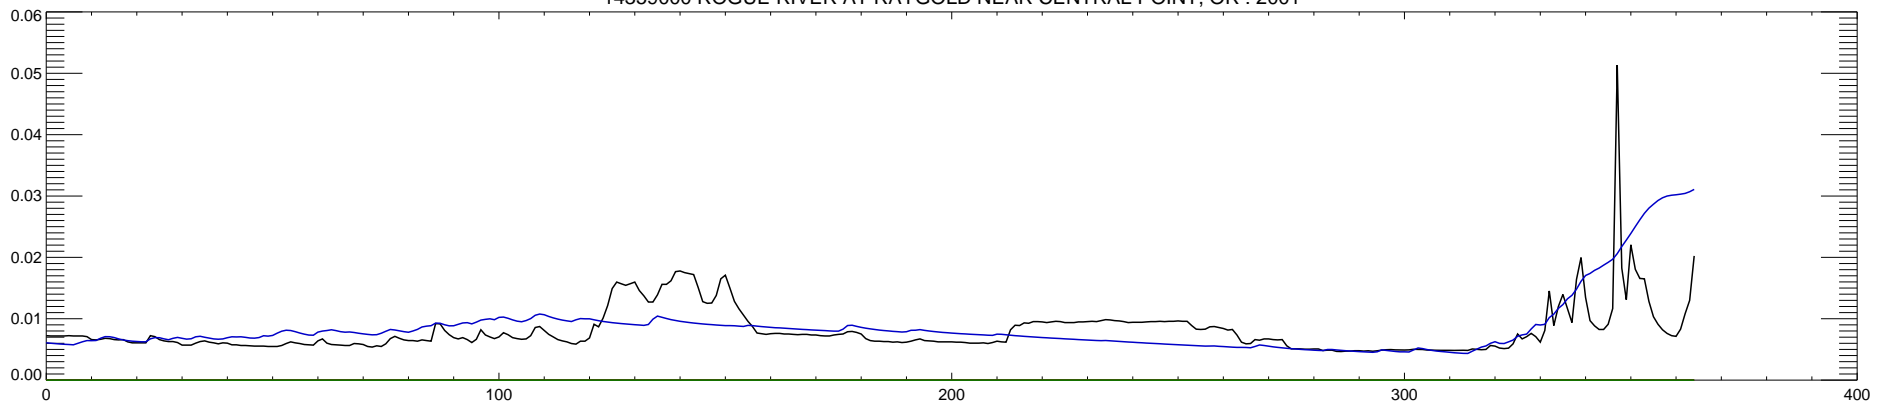

14359000 ROGUE RIVER AT RAYGOLD NEAR CENTRAL POINT, OR : 1998

14359000 ROGUE RIVER AT RAYGOLD NEAR CENTRAL POINT, OR : 1999

14359000 ROGUE RIVER AT RAYGOLD NEAR CENTRAL POINT, OR : 2000

14359000 ROGUE RIVER AT RAYGOLD NEAR CENTRAL POINT, OR : 2001