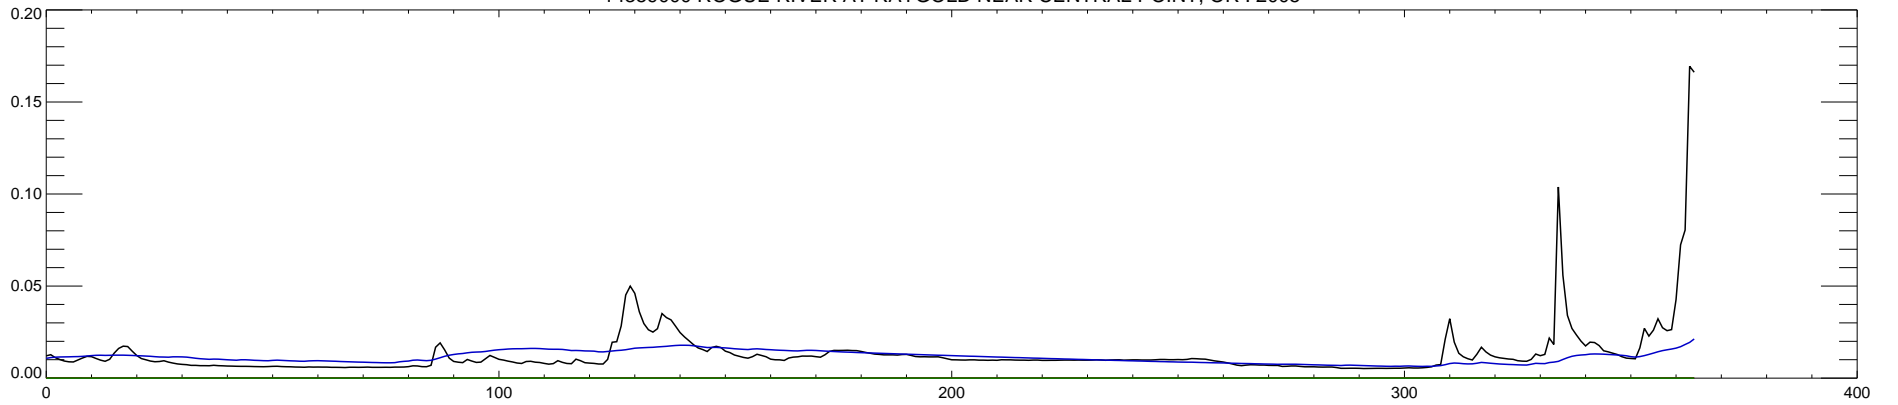

14359000 ROGUE RIVER AT RAYGOLD NEAR CENTRAL POINT, OR : 2002

14359000 ROGUE RIVER AT RAYGOLD NEAR CENTRAL POINT, OR : 2003

14359000 ROGUE RIVER AT RAYGOLD NEAR CENTRAL POINT, OR : 2004

14359000 ROGUE RIVER AT RAYGOLD NEAR CENTRAL POINT, OR : 2005