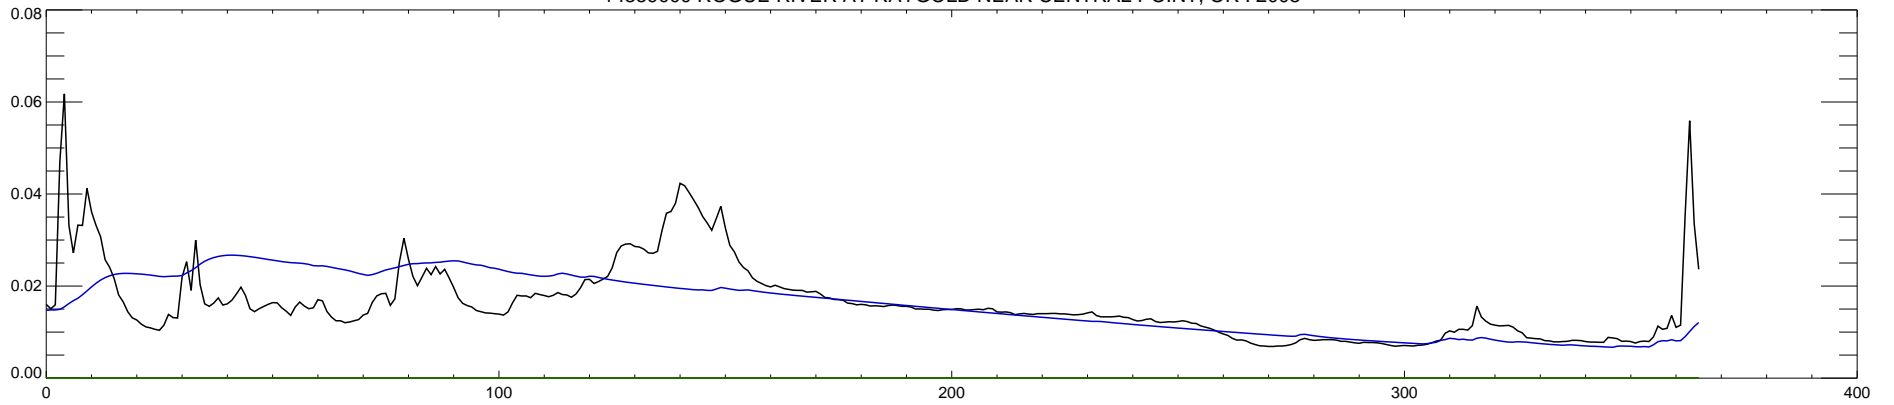

14359000 ROGUE RIVER AT RAYGOLD NEAR CENTRAL POINT, OR : 2009

14359000 ROGUE RIVER AT RAYGOLD NEAR CENTRAL POINT, OR : 2008