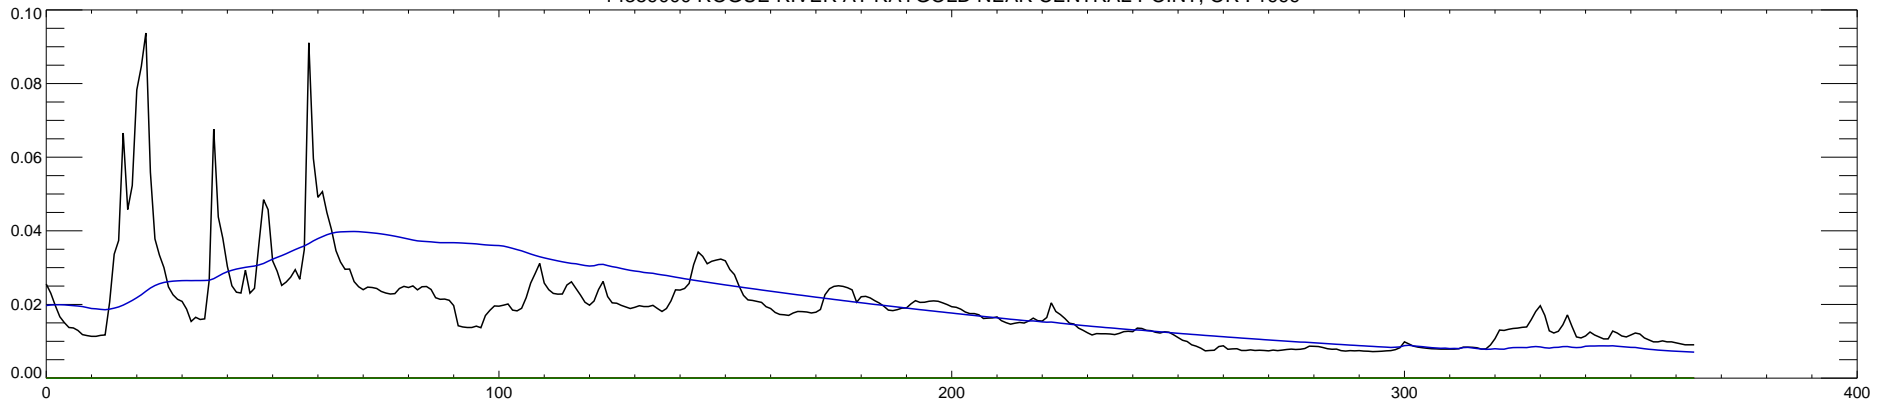

14359000 ROGUE RIVER AT RAYGOLD NEAR CENTRAL POINT, OR : 2000

14359000 ROGUE RIVER AT RAYGOLD NEAR CENTRAL POINT, OR : 1999