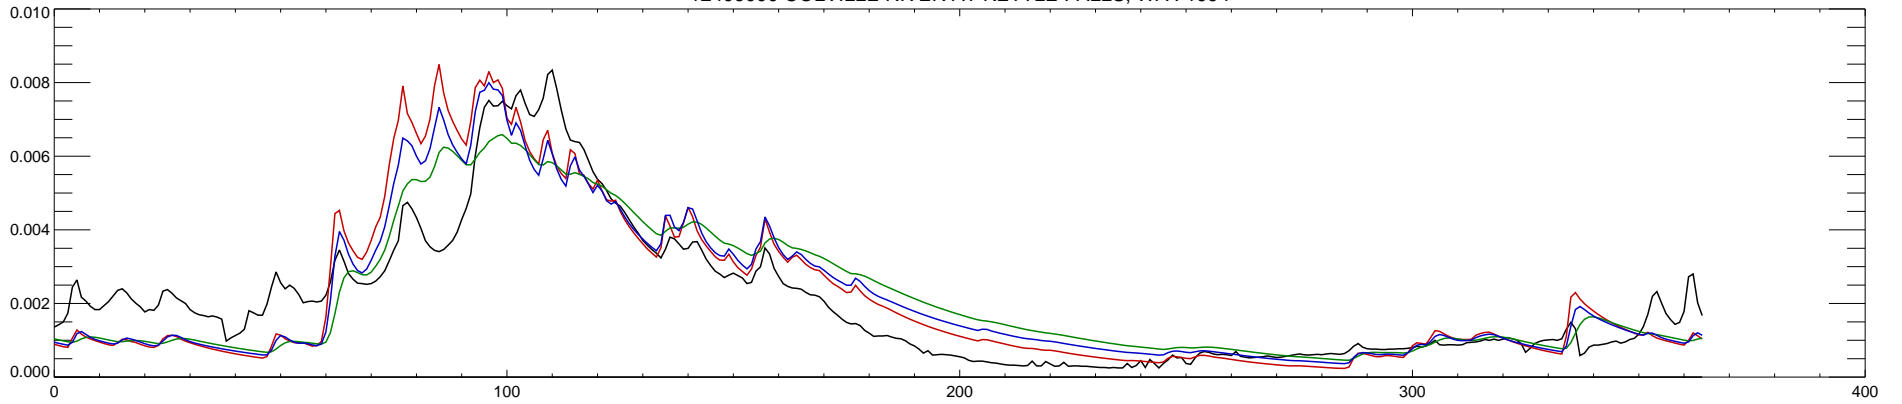

12409000 COLVILLE RIVER AT KETTLE FALLS, WA : 1995

12409000 COLVILLE RIVER AT KETTLE FALLS, WA : 1994