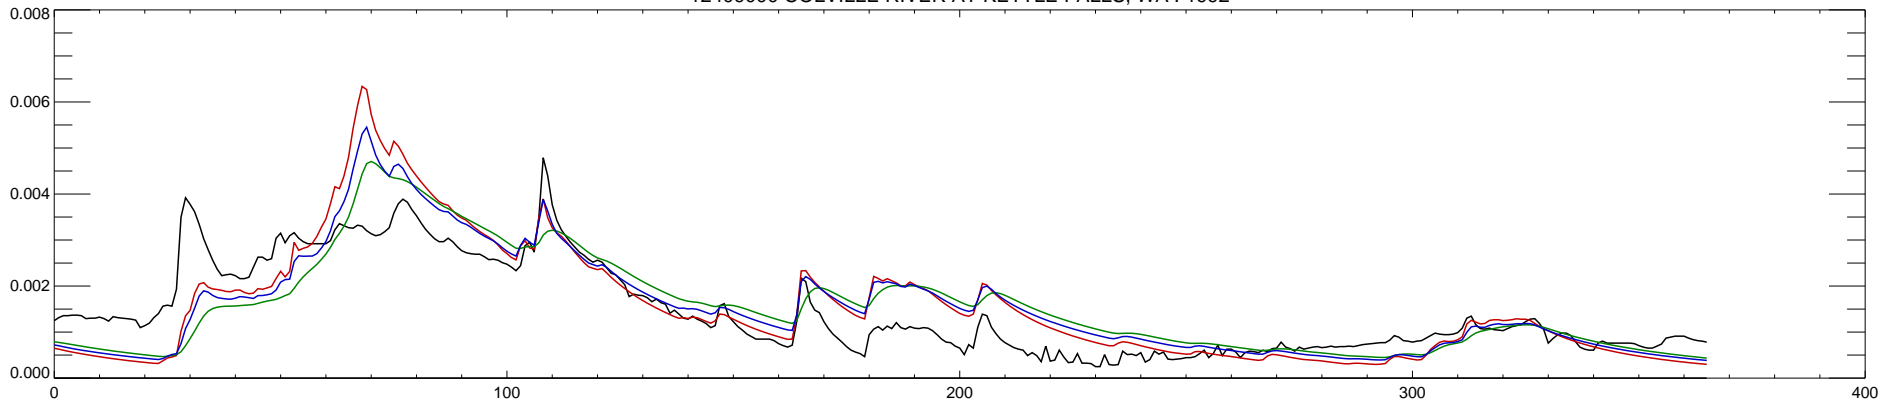

12409000 COLVILLE RIVER AT KETTLE FALLS, WA : 1990

12409000 COLVILLE RIVER AT KETTLE FALLS, WA : 1991

12409000 COLVILLE RIVER AT KETTLE FALLS, WA : 1992

12409000 COLVILLE RIVER AT KETTLE FALLS, WA : 1993