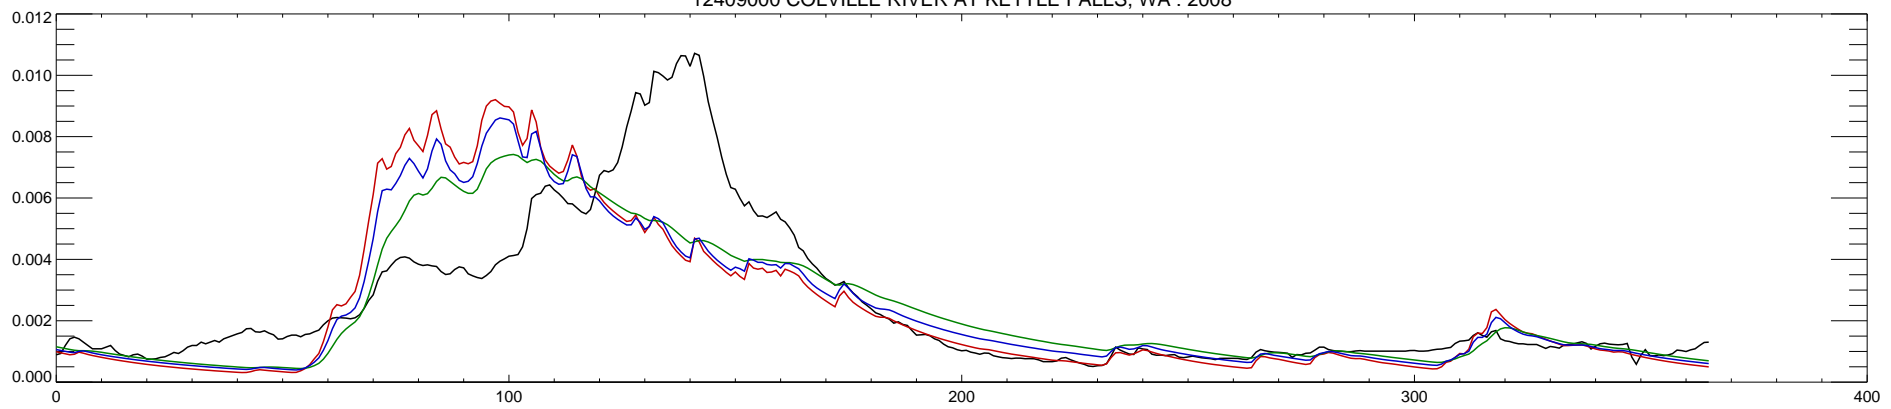

12409000 COLVILLE RIVER AT KETTLE FALLS, WA : 2009

12409000 COLVILLE RIVER AT KETTLE FALLS, WA : 2008