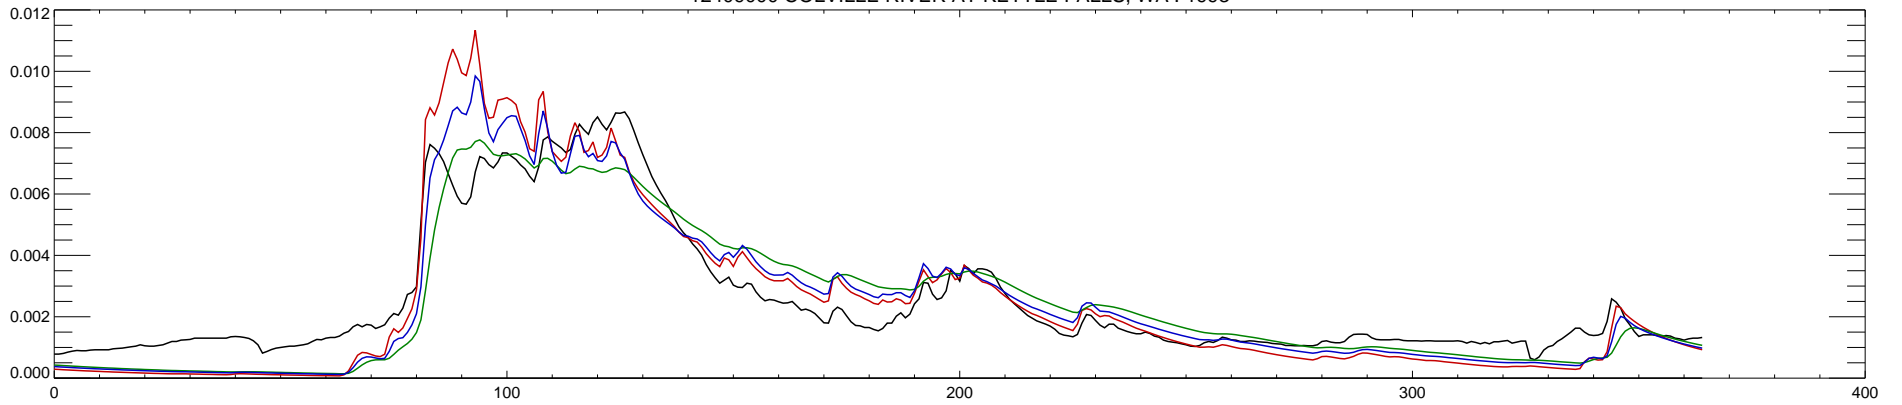

12409000 COLVILLE RIVER AT KETTLE FALLS, WA : 1990

12409000 COLVILLE RIVER AT KETTLE FALLS, WA : 1991

12409000 COLVILLE RIVER AT KETTLE FALLS, WA : 1992

12409000 COLVILLE RIVER AT KETTLE FALLS, WA : 1993