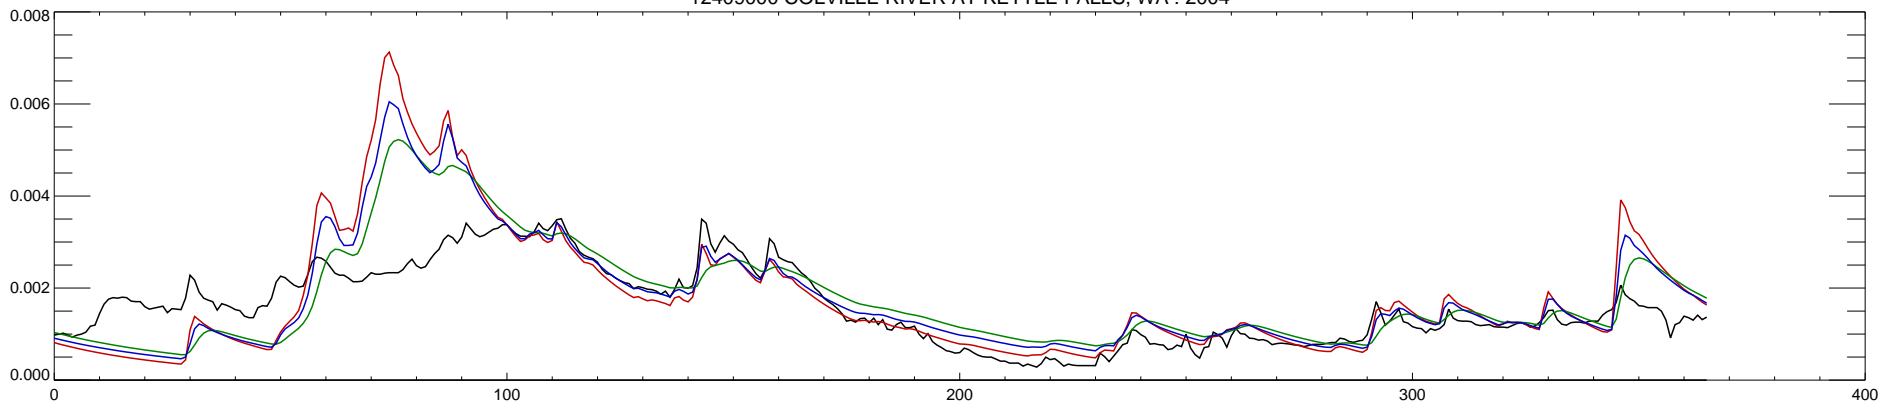

12409000 COLVILLE RIVER AT KETTLE FALLS, WA : 2005

12409000 COLVILLE RIVER AT KETTLE FALLS, WA : 2004