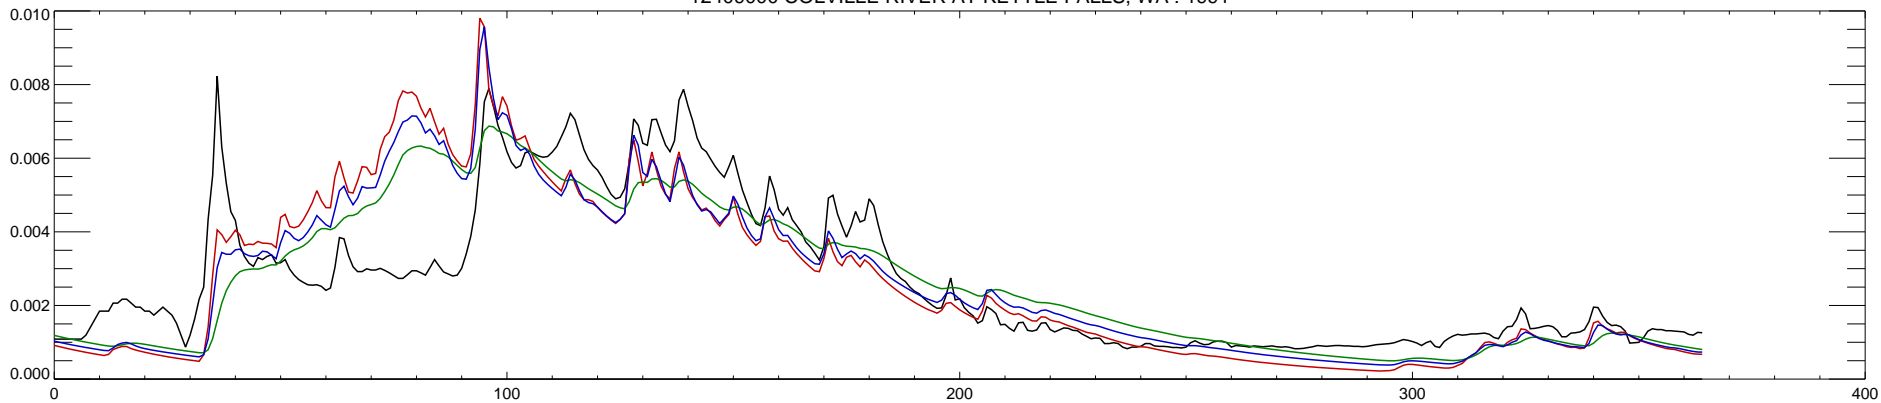

12409000 COLVILLE RIVER AT KETTLE FALLS, WA : 1990

12409000 COLVILLE RIVER AT KETTLE FALLS, WA : 1991

12409000 COLVILLE RIVER AT KETTLE FALLS, WA : 1992

12409000 COLVILLE RIVER AT KETTLE FALLS, WA : 1993