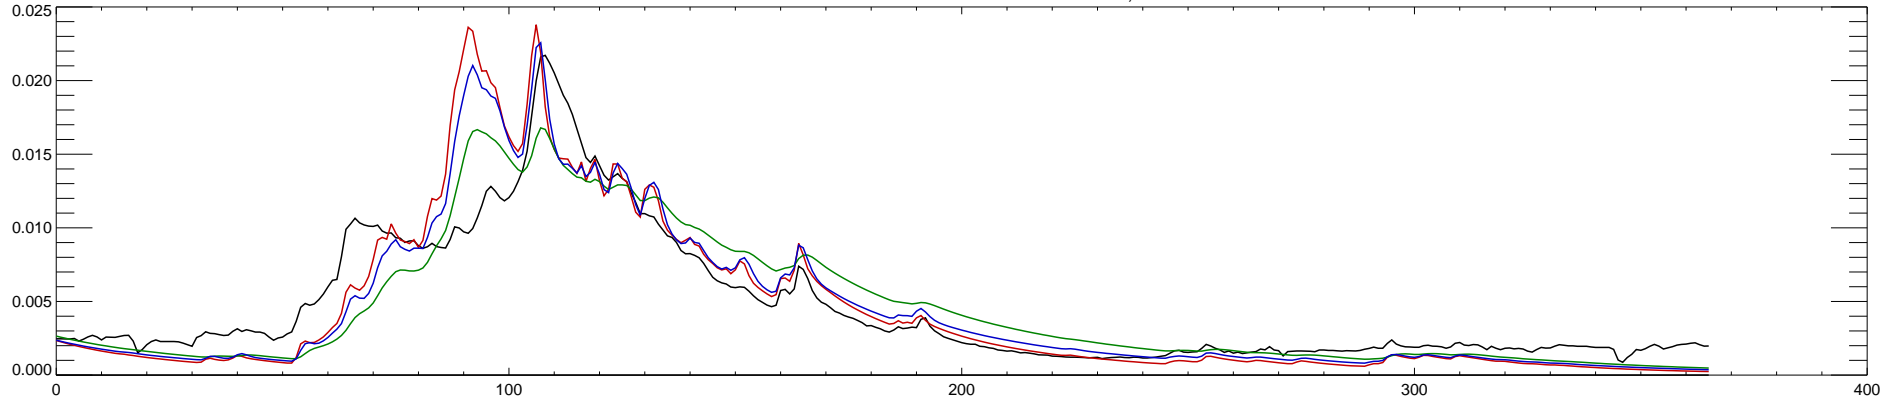

12409000 COLVILLE RIVER AT KETTLE FALLS, WA : 2001

12409000 COLVILLE RIVER AT KETTLE FALLS, WA : 2000