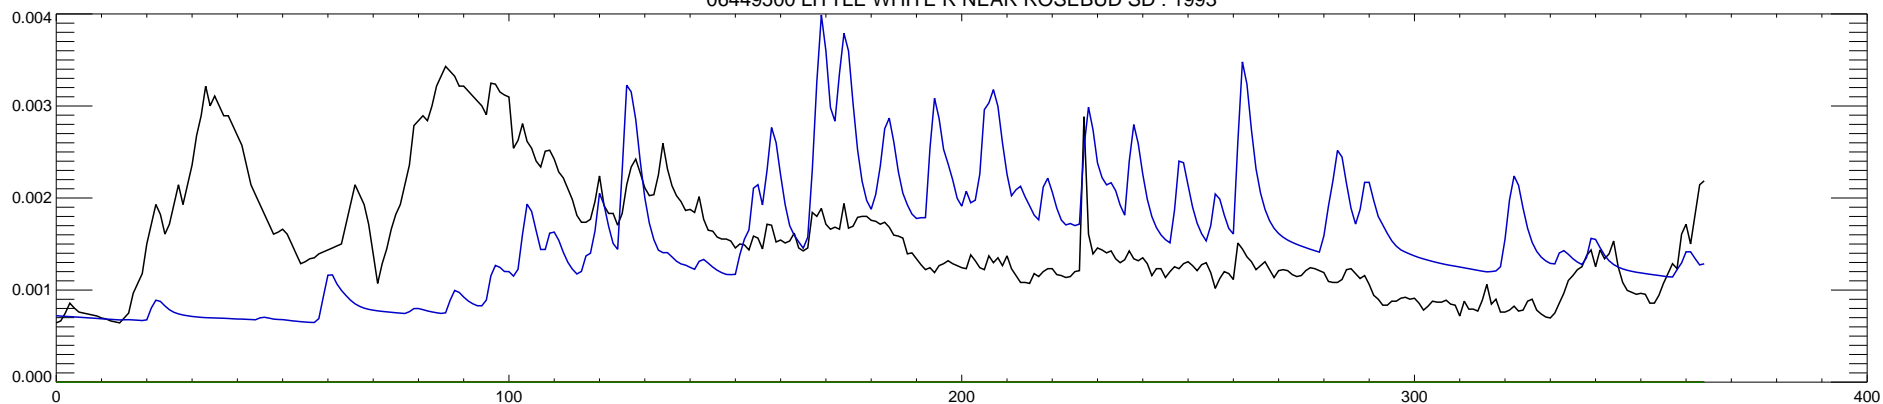

06449500 LITTLE WHITE R NEAR ROSEBUD SD : 1990

06449500 LITTLE WHITE R NEAR ROSEBUD SD : 1991

06449500 LITTLE WHITE R NEAR ROSEBUD SD : 1992

06449500 LITTLE WHITE R NEAR ROSEBUD SD : 1993

06449500 LITTLE WHITE R NEAR ROSEBUD SD : 1994

06449500 LITTLE WHITE R NEAR ROSEBUD SD : 1995

06449500 LITTLE WHITE R NEAR ROSEBUD SD : 1996

06449500 LITTLE WHITE R NEAR ROSEBUD SD : 1997

06449500 LITTLE WHITE R NEAR ROSEBUD SD : 1998

06449500 LITTLE WHITE R NEAR ROSEBUD SD : 1999