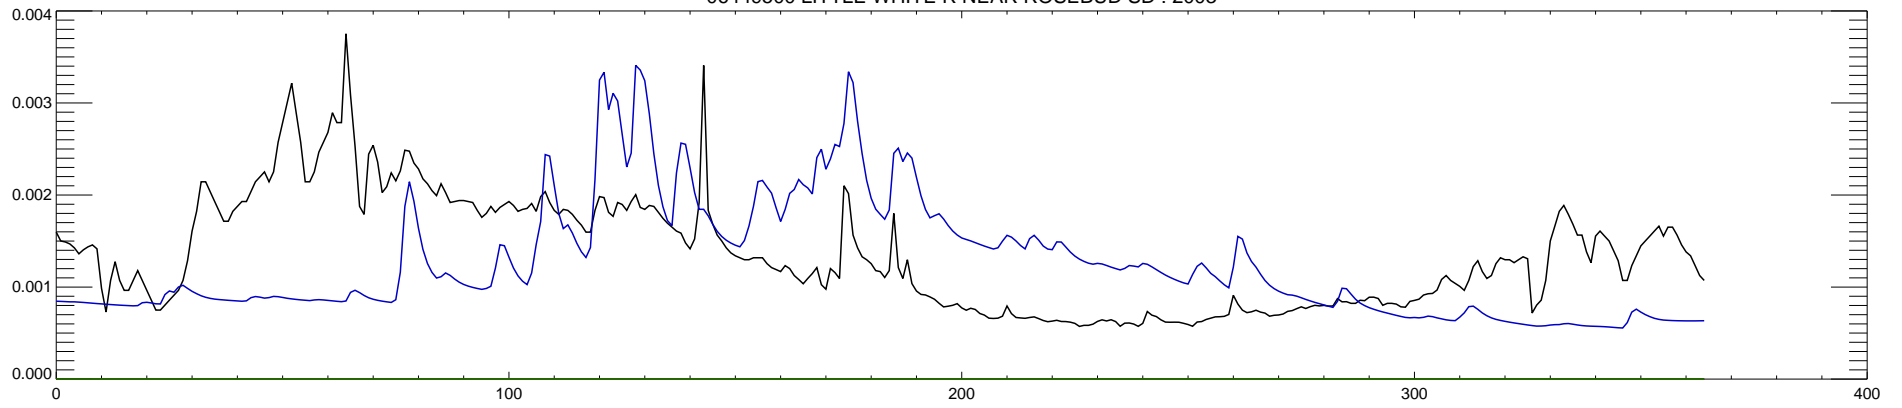

06449500 LITTLE WHITE R NEAR ROSEBUD SD : 2000

06449500 LITTLE WHITE R NEAR ROSEBUD SD : 2001

06449500 LITTLE WHITE R NEAR ROSEBUD SD : 2002

06449500 LITTLE WHITE R NEAR ROSEBUD SD : 2003

06449500 LITTLE WHITE R NEAR ROSEBUD SD : 2004