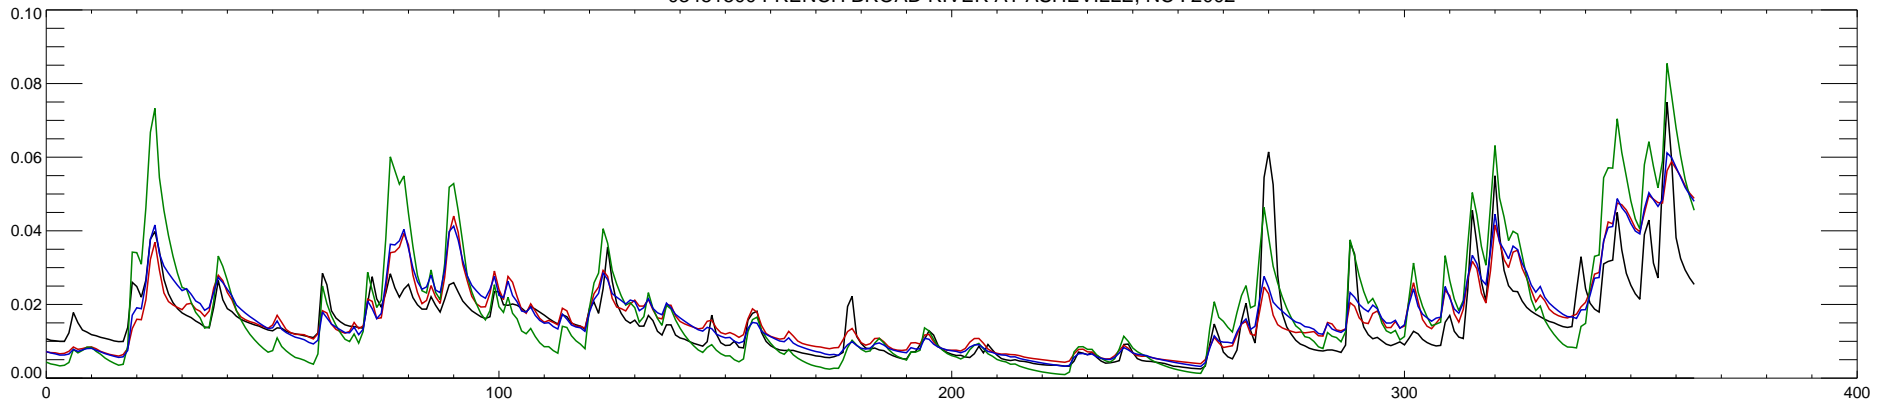

03451500 FRENCH BROAD RIVER AT ASHEVILLE, NC : 2003

03451500 FRENCH BROAD RIVER AT ASHEVILLE, NC : 2002