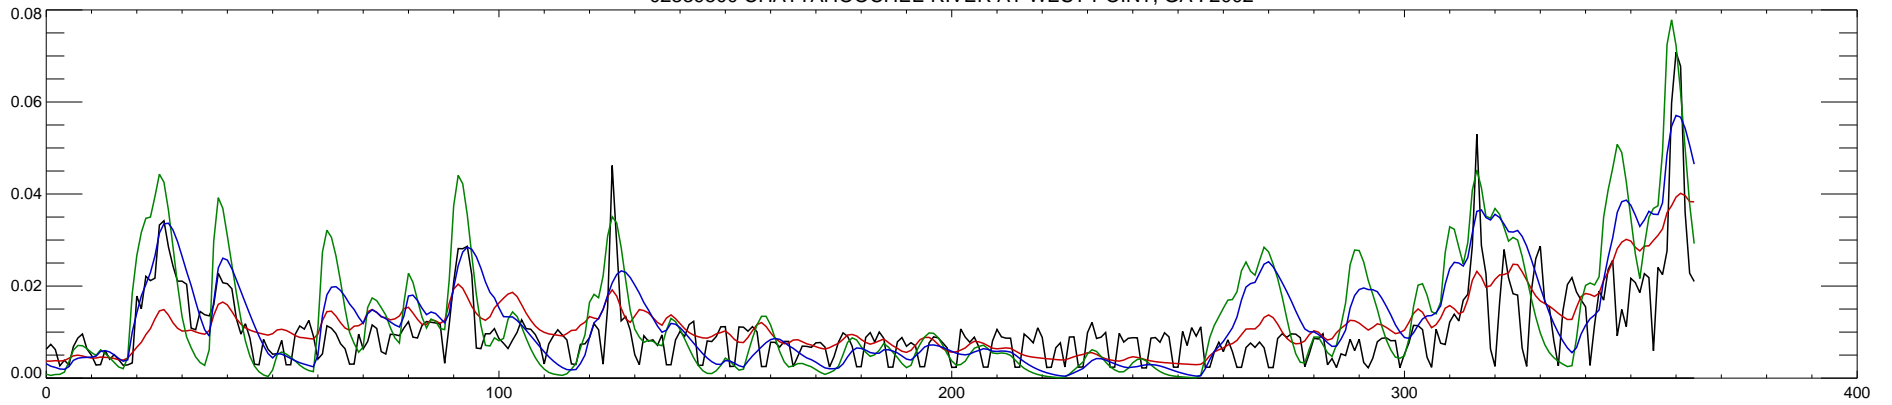

02339500 CHATTAHOOCHEE RIVER AT WEST POINT, GA : 2003

02339500 CHATTAHOOCHEE RIVER AT WEST POINT, GA : 2002