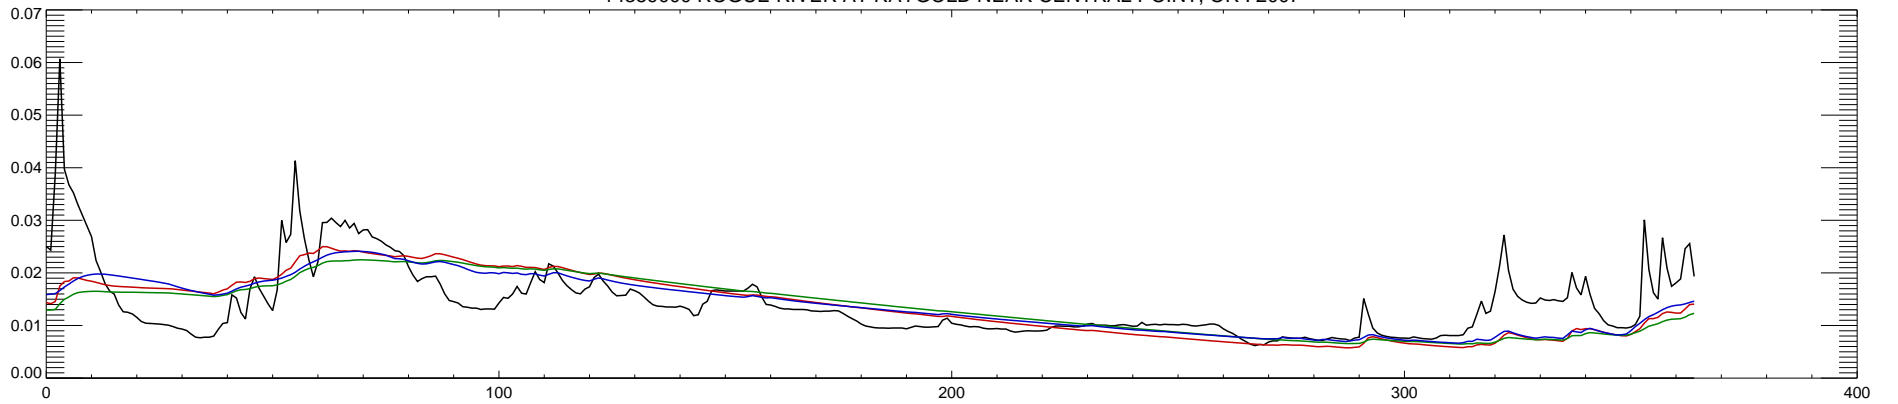

14359000 ROGUE RIVER AT RAYGOLD NEAR CENTRAL POINT, OR : 2008

14359000 ROGUE RIVER AT RAYGOLD NEAR CENTRAL POINT, OR : 2007