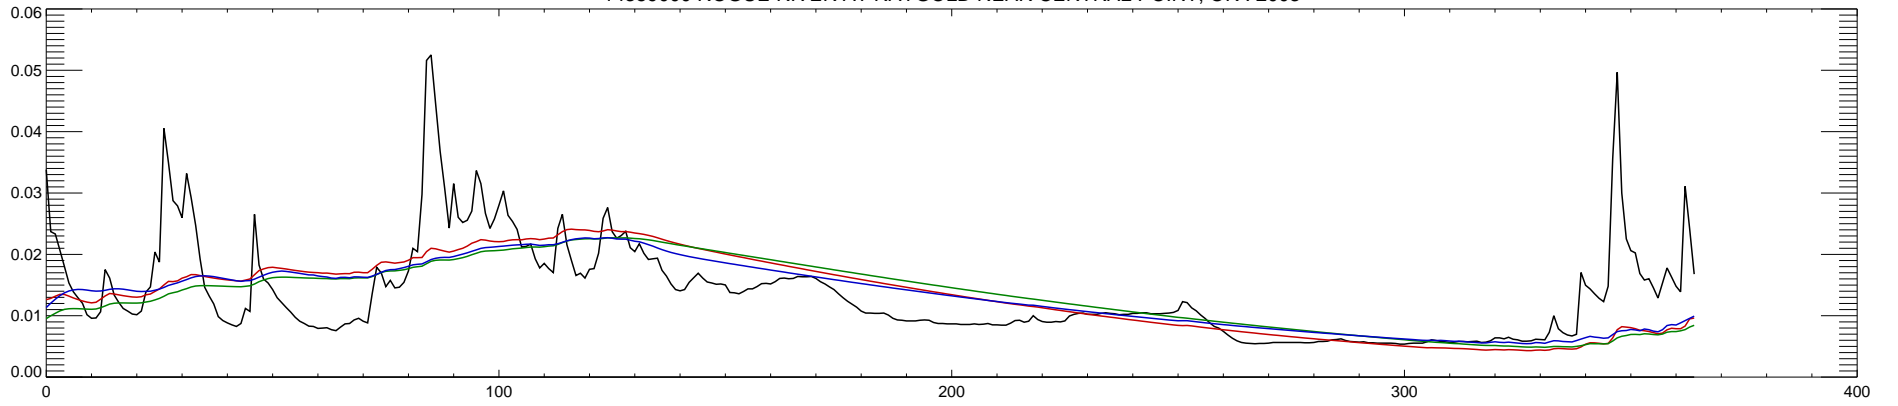

14359000 ROGUE RIVER AT RAYGOLD NEAR CENTRAL POINT, OR : 2004

14359000 ROGUE RIVER AT RAYGOLD NEAR CENTRAL POINT, OR : 2003