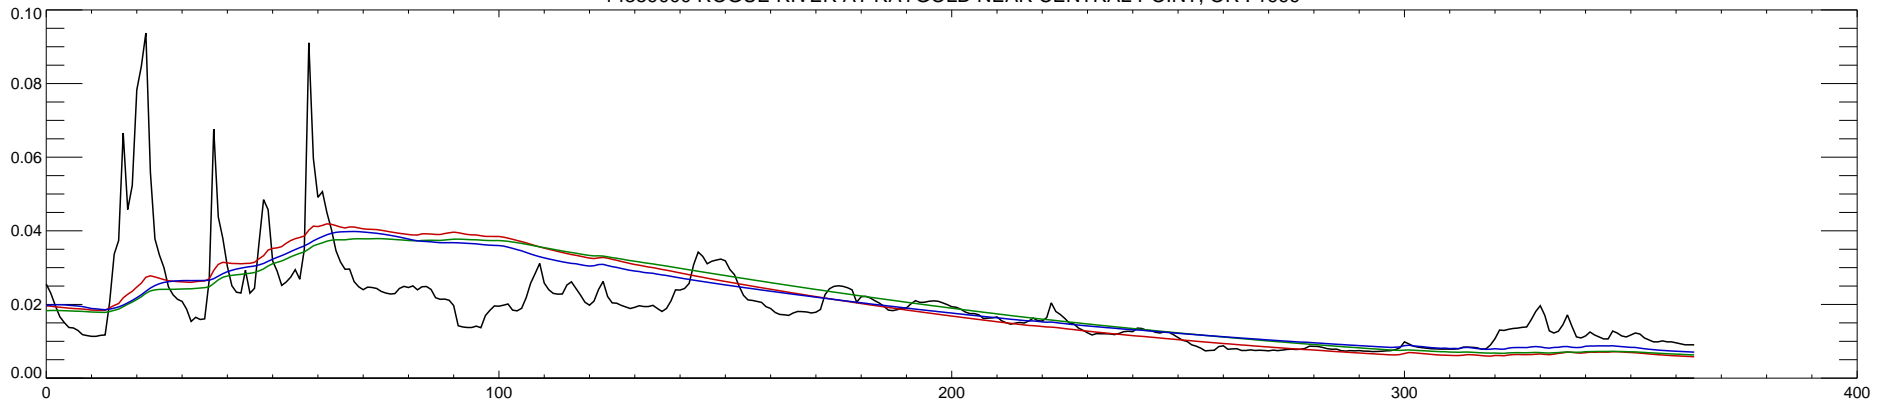

14359000 ROGUE RIVER AT RAYGOLD NEAR CENTRAL POINT, OR : 2000

14359000 ROGUE RIVER AT RAYGOLD NEAR CENTRAL POINT, OR : 1999