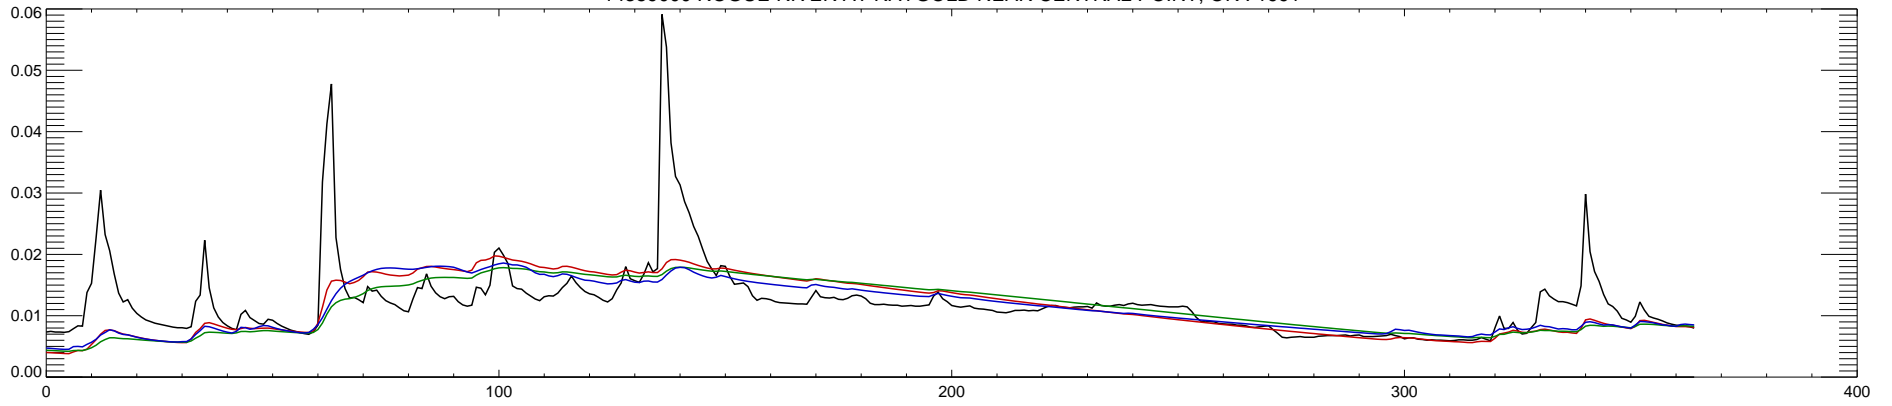

14359000 ROGUE RIVER AT RAYGOLD NEAR CENTRAL POINT, OR : 1990

14359000 ROGUE RIVER AT RAYGOLD NEAR CENTRAL POINT, OR : 1991

14359000 ROGUE RIVER AT RAYGOLD NEAR CENTRAL POINT, OR : 1992

14359000 ROGUE RIVER AT RAYGOLD NEAR CENTRAL POINT, OR : 1993

14359000 ROGUE RIVER AT RAYGOLD NEAR CENTRAL POINT, OR : 1994

14359000 ROGUE RIVER AT RAYGOLD NEAR CENTRAL POINT, OR : 1995

14359000 ROGUE RIVER AT RAYGOLD NEAR CENTRAL POINT, OR : 1996

14359000 ROGUE RIVER AT RAYGOLD NEAR CENTRAL POINT, OR : 1997