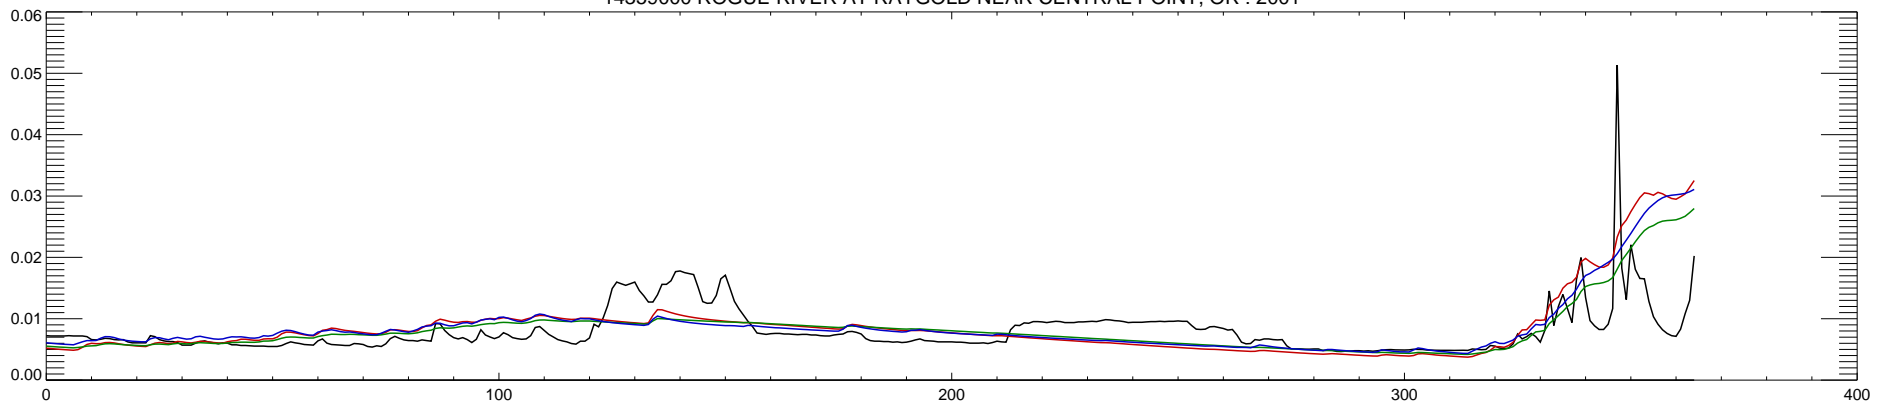

14359000 ROGUE RIVER AT RAYGOLD NEAR CENTRAL POINT, OR : 1998

14359000 ROGUE RIVER AT RAYGOLD NEAR CENTRAL POINT, OR : 1999

14359000 ROGUE RIVER AT RAYGOLD NEAR CENTRAL POINT, OR : 2000

14359000 ROGUE RIVER AT RAYGOLD NEAR CENTRAL POINT, OR : 2001