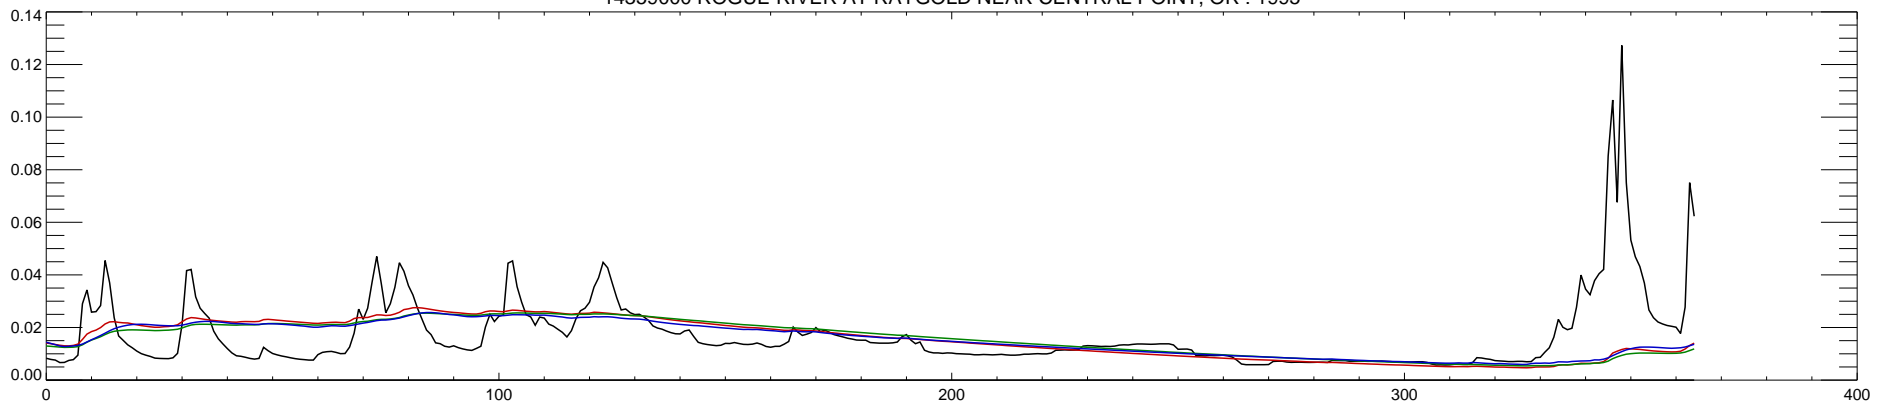

14359000 ROGUE RIVER AT RAYGOLD NEAR CENTRAL POINT, OR : 1996

14359000 ROGUE RIVER AT RAYGOLD NEAR CENTRAL POINT, OR : 1995