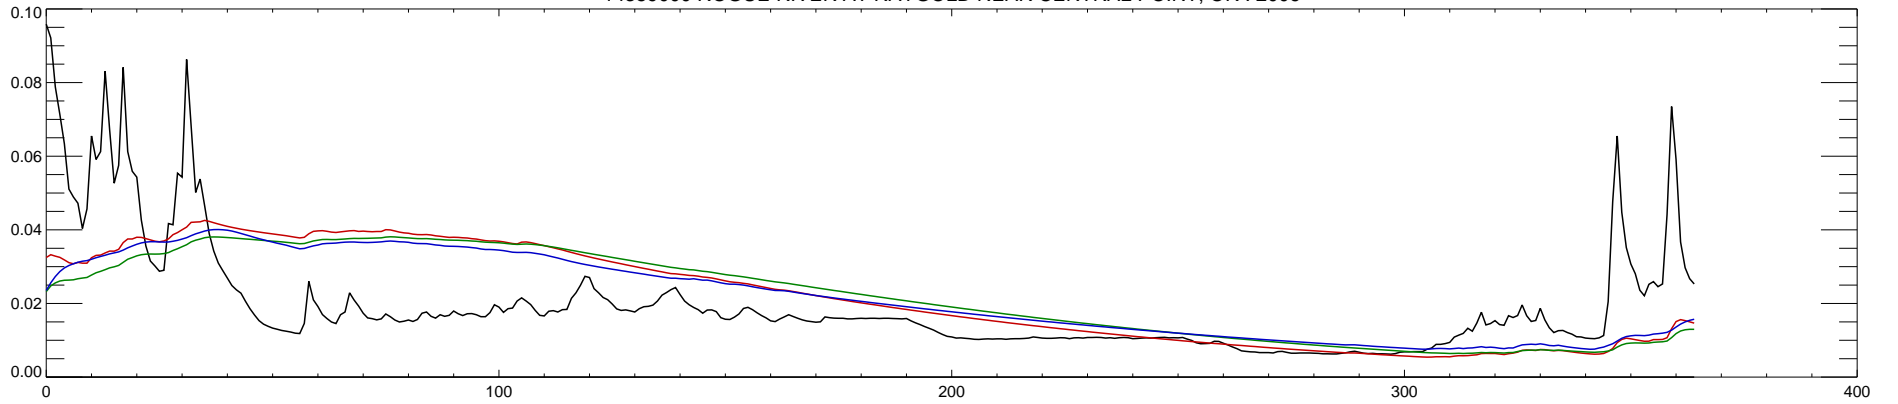

14359000 ROGUE RIVER AT RAYGOLD NEAR CENTRAL POINT, OR : 2007

14359000 ROGUE RIVER AT RAYGOLD NEAR CENTRAL POINT, OR : 2006