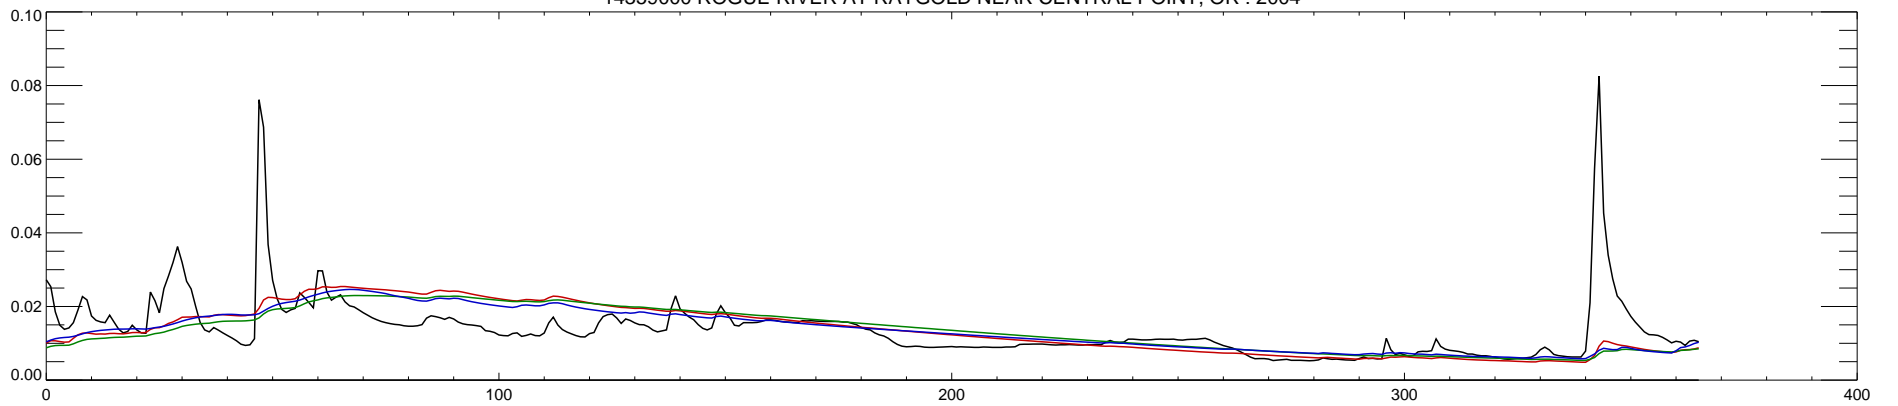

14359000 ROGUE RIVER AT RAYGOLD NEAR CENTRAL POINT, OR : 2005

14359000 ROGUE RIVER AT RAYGOLD NEAR CENTRAL POINT, OR : 2004