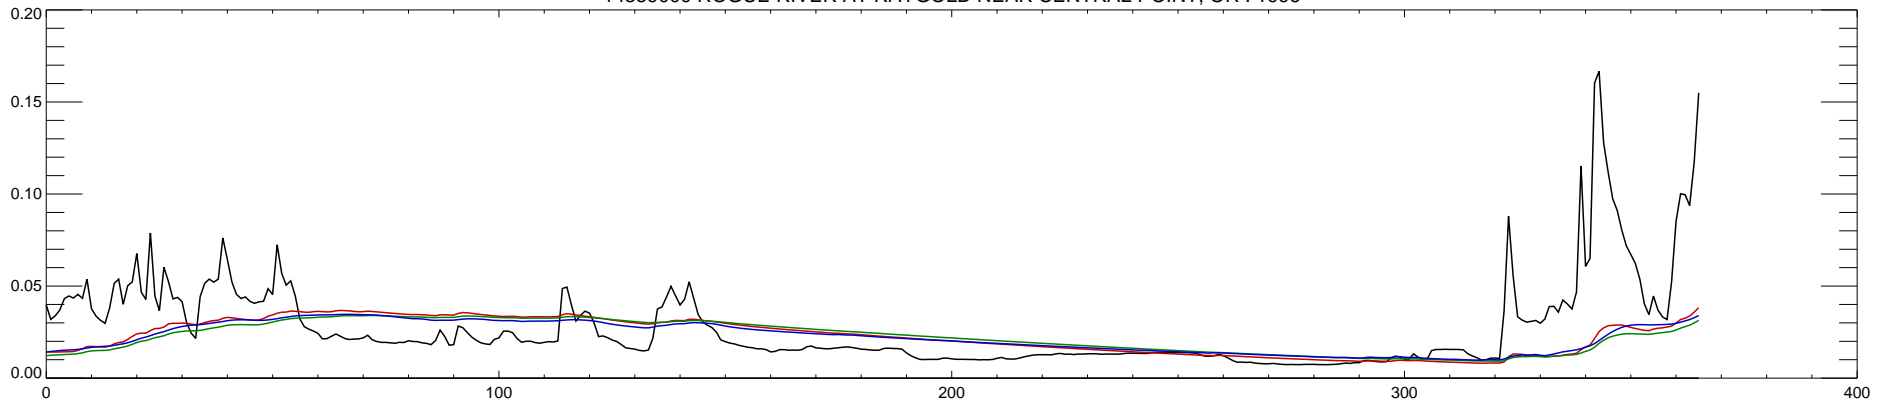

14359000 ROGUE RIVER AT RAYGOLD NEAR CENTRAL POINT, OR : 1990

14359000 ROGUE RIVER AT RAYGOLD NEAR CENTRAL POINT, OR : 1991

14359000 ROGUE RIVER AT RAYGOLD NEAR CENTRAL POINT, OR : 1992

14359000 ROGUE RIVER AT RAYGOLD NEAR CENTRAL POINT, OR : 1993

14359000 ROGUE RIVER AT RAYGOLD NEAR CENTRAL POINT, OR : 1994

14359000 ROGUE RIVER AT RAYGOLD NEAR CENTRAL POINT, OR : 1995

14359000 ROGUE RIVER AT RAYGOLD NEAR CENTRAL POINT, OR : 1996

14359000 ROGUE RIVER AT RAYGOLD NEAR CENTRAL POINT, OR : 1997