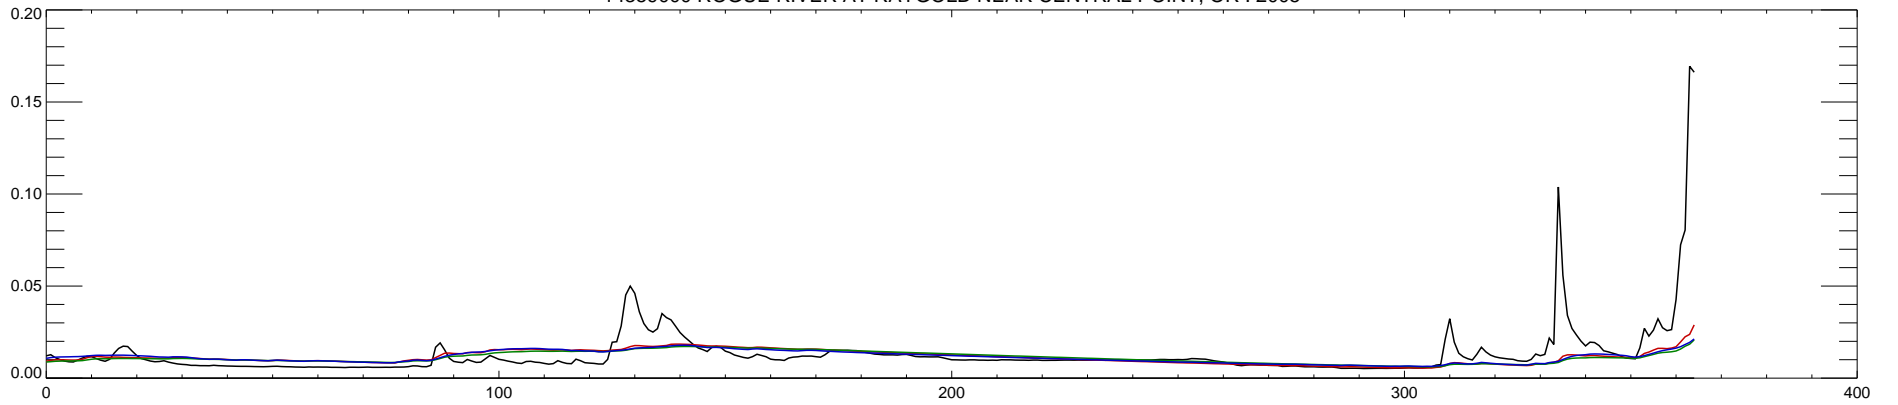

14359000 ROGUE RIVER AT RAYGOLD NEAR CENTRAL POINT, OR : 2002

14359000 ROGUE RIVER AT RAYGOLD NEAR CENTRAL POINT, OR : 2003

14359000 ROGUE RIVER AT RAYGOLD NEAR CENTRAL POINT, OR : 2004

14359000 ROGUE RIVER AT RAYGOLD NEAR CENTRAL POINT, OR : 2005