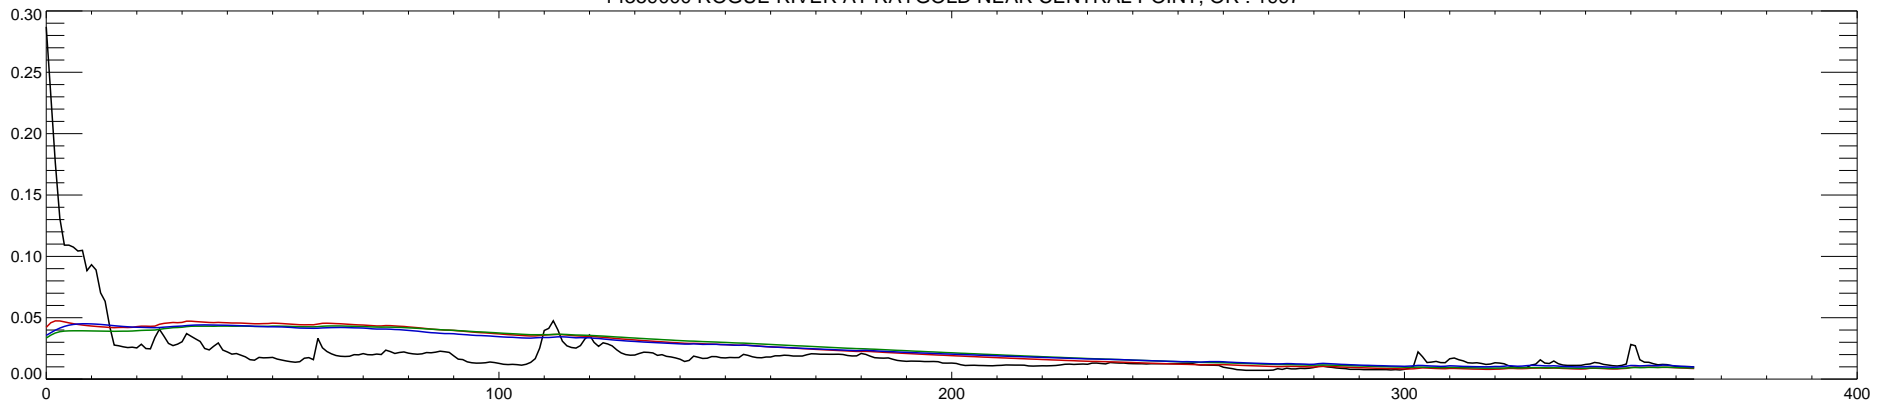

14359000 ROGUE RIVER AT RAYGOLD NEAR CENTRAL POINT, OR : 1994

14359000 ROGUE RIVER AT RAYGOLD NEAR CENTRAL POINT, OR : 1995

14359000 ROGUE RIVER AT RAYGOLD NEAR CENTRAL POINT, OR : 1996

14359000 ROGUE RIVER AT RAYGOLD NEAR CENTRAL POINT, OR : 1997