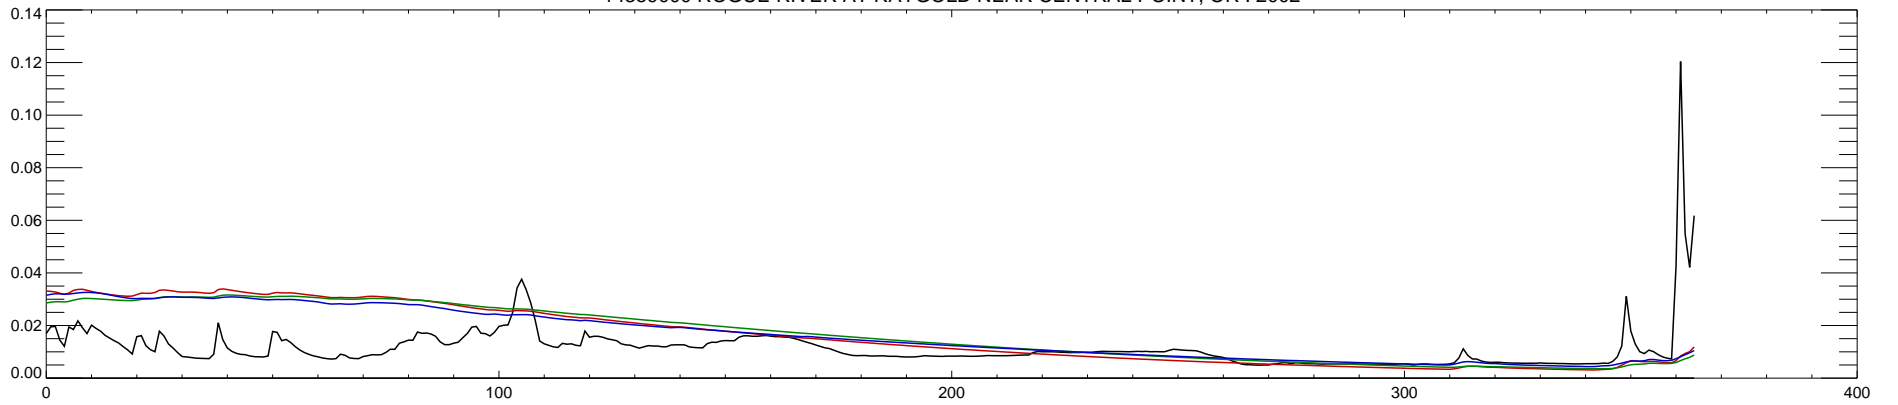

14359000 ROGUE RIVER AT RAYGOLD NEAR CENTRAL POINT, OR : 2003

14359000 ROGUE RIVER AT RAYGOLD NEAR CENTRAL POINT, OR : 2002