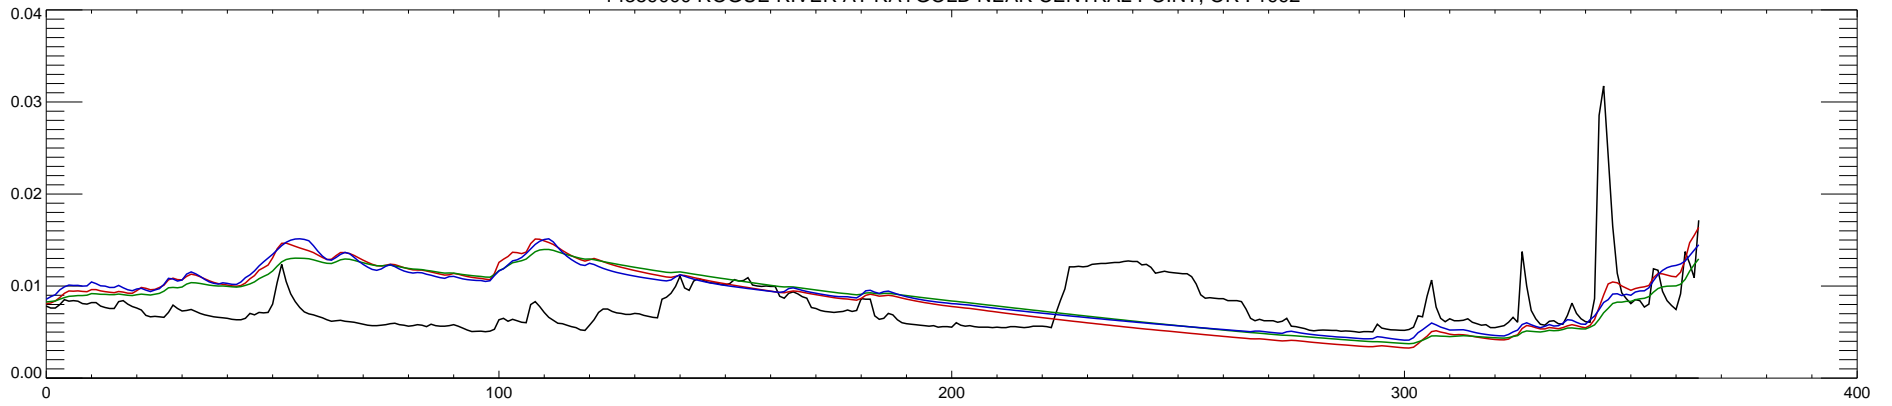

14359000 ROGUE RIVER AT RAYGOLD NEAR CENTRAL POINT, OR : 1990

14359000 ROGUE RIVER AT RAYGOLD NEAR CENTRAL POINT, OR : 1991

14359000 ROGUE RIVER AT RAYGOLD NEAR CENTRAL POINT, OR : 1992

14359000 ROGUE RIVER AT RAYGOLD NEAR CENTRAL POINT, OR : 1993

14359000 ROGUE RIVER AT RAYGOLD NEAR CENTRAL POINT, OR : 1994

14359000 ROGUE RIVER AT RAYGOLD NEAR CENTRAL POINT, OR : 1995

14359000 ROGUE RIVER AT RAYGOLD NEAR CENTRAL POINT, OR : 1996

14359000 ROGUE RIVER AT RAYGOLD NEAR CENTRAL POINT, OR : 1997