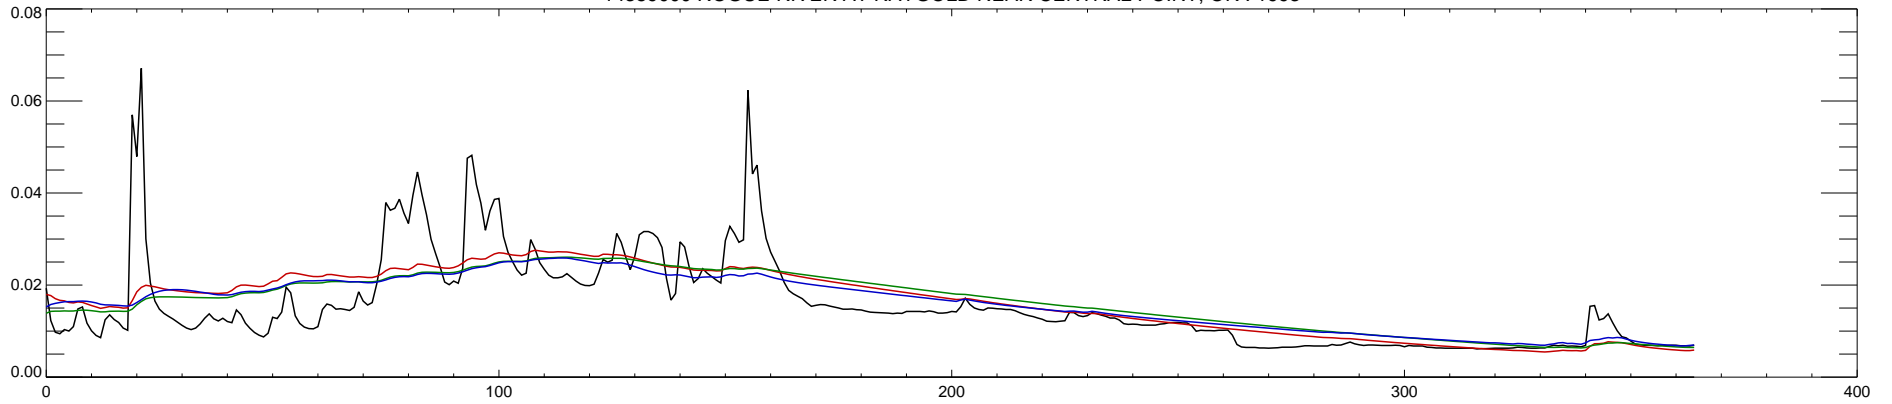

14359000 ROGUE RIVER AT RAYGOLD NEAR CENTRAL POINT, OR : 1990

14359000 ROGUE RIVER AT RAYGOLD NEAR CENTRAL POINT, OR : 1991

14359000 ROGUE RIVER AT RAYGOLD NEAR CENTRAL POINT, OR : 1992

14359000 ROGUE RIVER AT RAYGOLD NEAR CENTRAL POINT, OR : 1993

14359000 ROGUE RIVER AT RAYGOLD NEAR CENTRAL POINT, OR : 1994

14359000 ROGUE RIVER AT RAYGOLD NEAR CENTRAL POINT, OR : 1995

14359000 ROGUE RIVER AT RAYGOLD NEAR CENTRAL POINT, OR : 1996

14359000 ROGUE RIVER AT RAYGOLD NEAR CENTRAL POINT, OR : 1997