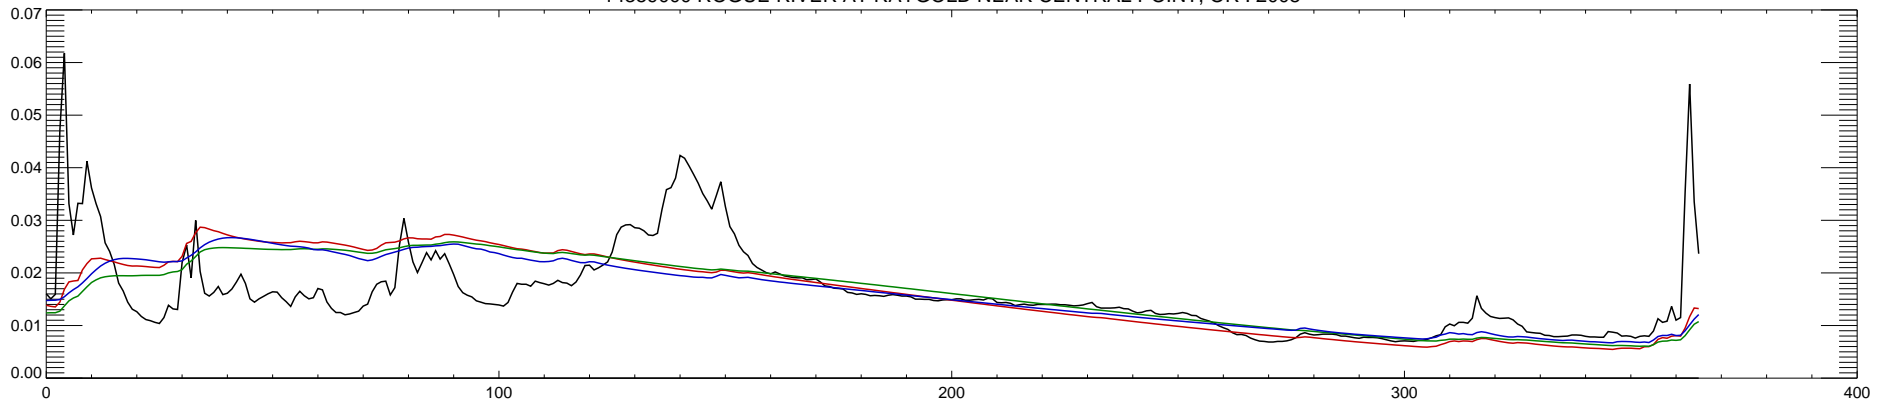

14359000 ROGUE RIVER AT RAYGOLD NEAR CENTRAL POINT, OR : 2009

14359000 ROGUE RIVER AT RAYGOLD NEAR CENTRAL POINT, OR : 2008