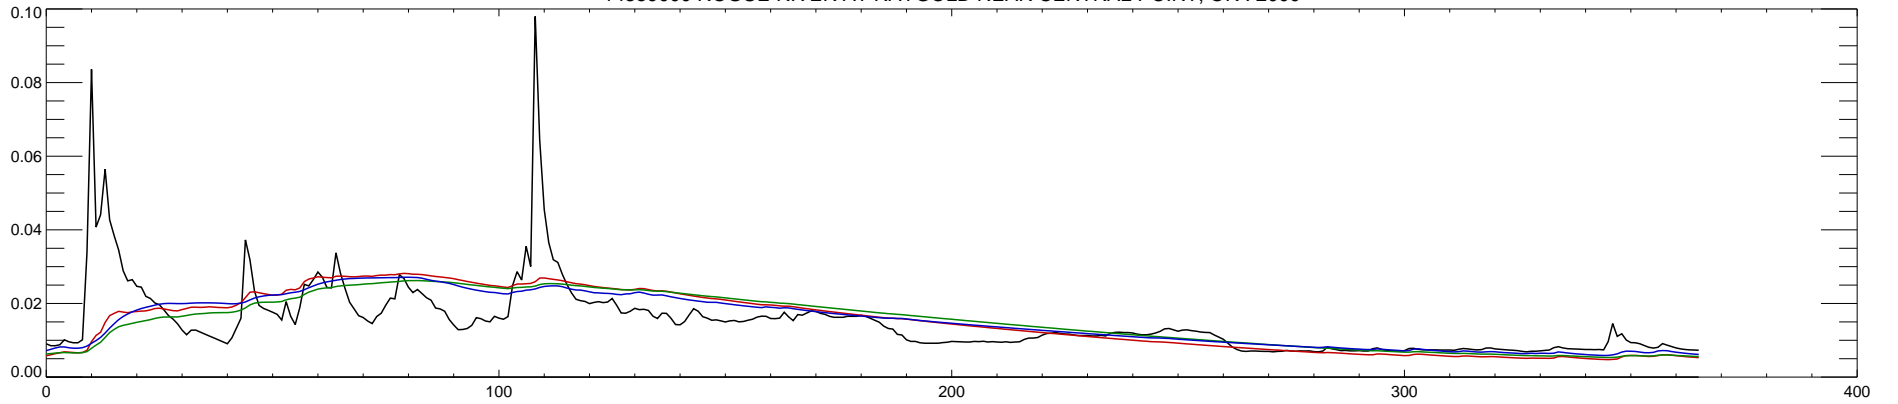

14359000 ROGUE RIVER AT RAYGOLD NEAR CENTRAL POINT, OR : 2001

14359000 ROGUE RIVER AT RAYGOLD NEAR CENTRAL POINT, OR : 2000