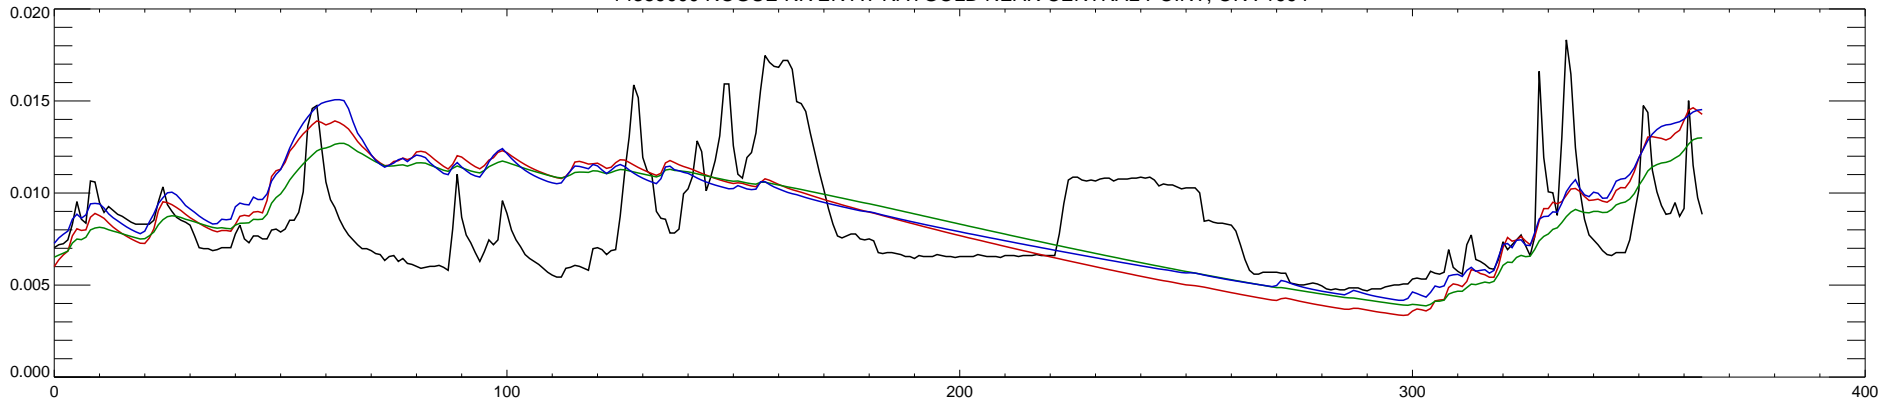

14359000 ROGUE RIVER AT RAYGOLD NEAR CENTRAL POINT, OR : 1995

14359000 ROGUE RIVER AT RAYGOLD NEAR CENTRAL POINT, OR : 1994