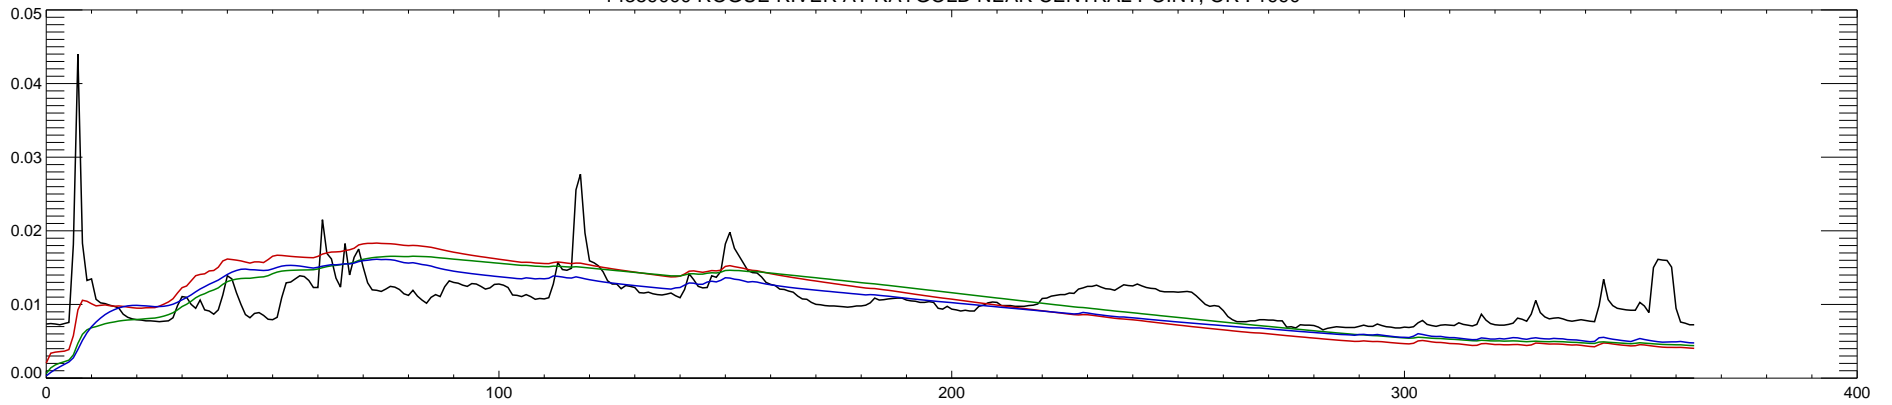

14359000 ROGUE RIVER AT RAYGOLD NEAR CENTRAL POINT, OR : 1990

14359000 ROGUE RIVER AT RAYGOLD NEAR CENTRAL POINT, OR : 1991

14359000 ROGUE RIVER AT RAYGOLD NEAR CENTRAL POINT, OR : 1992

14359000 ROGUE RIVER AT RAYGOLD NEAR CENTRAL POINT, OR : 1993

14359000 ROGUE RIVER AT RAYGOLD NEAR CENTRAL POINT, OR : 1994

14359000 ROGUE RIVER AT RAYGOLD NEAR CENTRAL POINT, OR : 1995

14359000 ROGUE RIVER AT RAYGOLD NEAR CENTRAL POINT, OR : 1996

14359000 ROGUE RIVER AT RAYGOLD NEAR CENTRAL POINT, OR : 1997