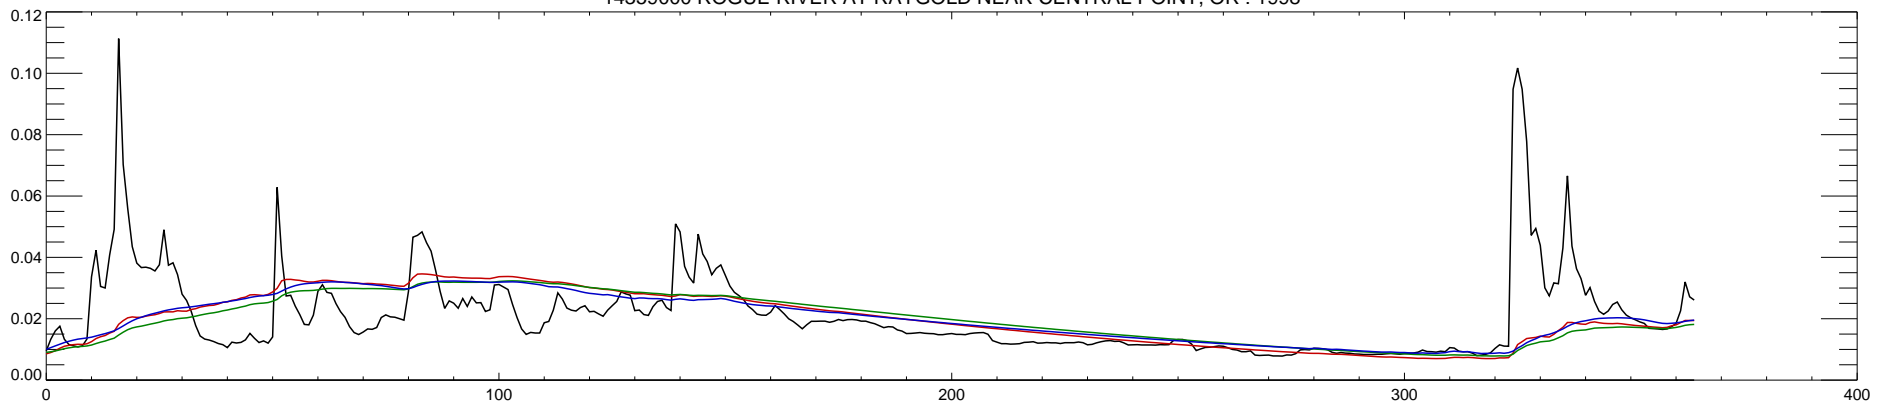

14359000 ROGUE RIVER AT RAYGOLD NEAR CENTRAL POINT, OR : 1999

14359000 ROGUE RIVER AT RAYGOLD NEAR CENTRAL POINT, OR : 1998