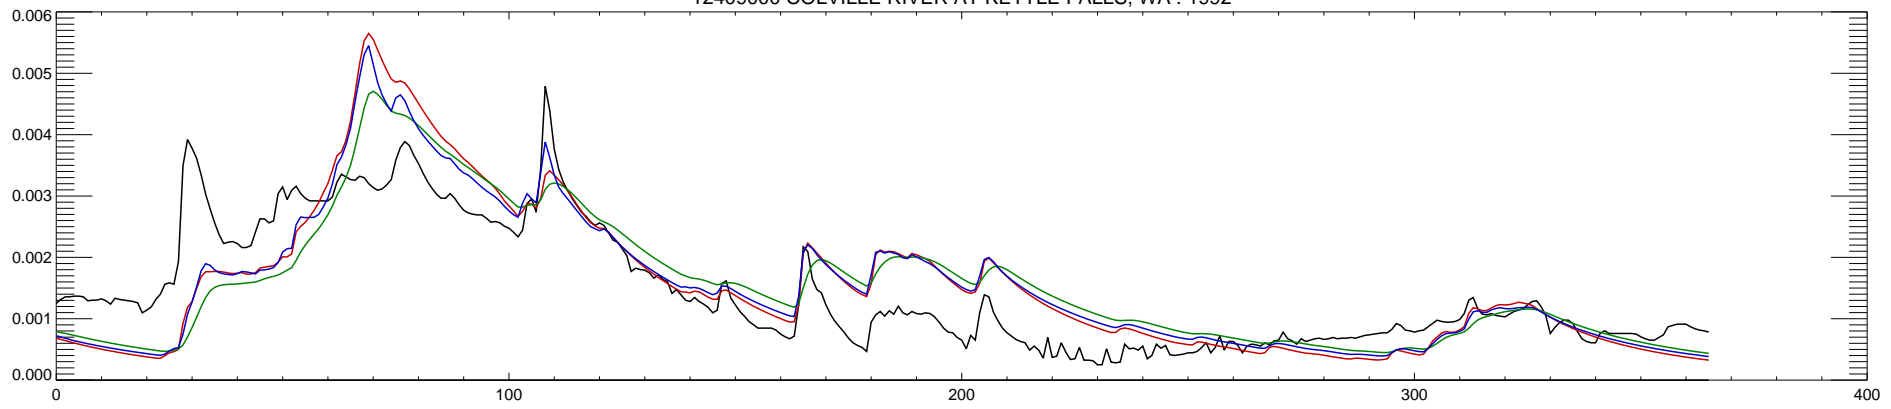

12409000 COLVILLE RIVER AT KETTLE FALLS, WA : 1990

12409000 COLVILLE RIVER AT KETTLE FALLS, WA : 1991

12409000 COLVILLE RIVER AT KETTLE FALLS, WA : 1992

12409000 COLVILLE RIVER AT KETTLE FALLS, WA : 1993