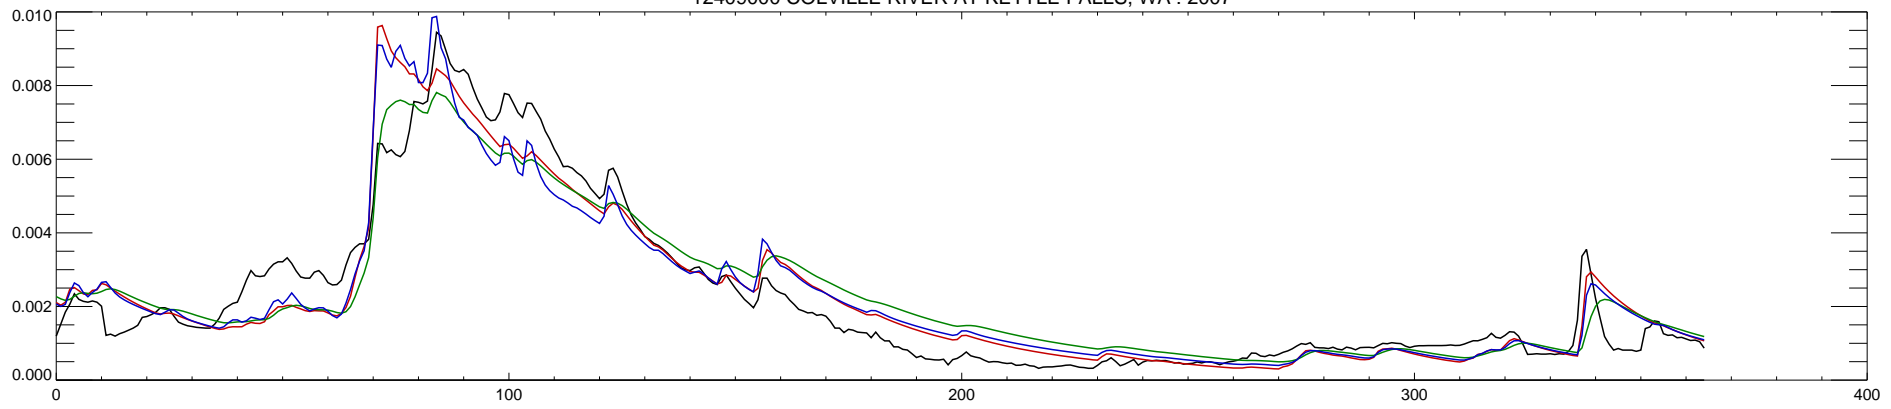

12409000 COLVILLE RIVER AT KETTLE FALLS, WA : 2008

12409000 COLVILLE RIVER AT KETTLE FALLS, WA : 2007