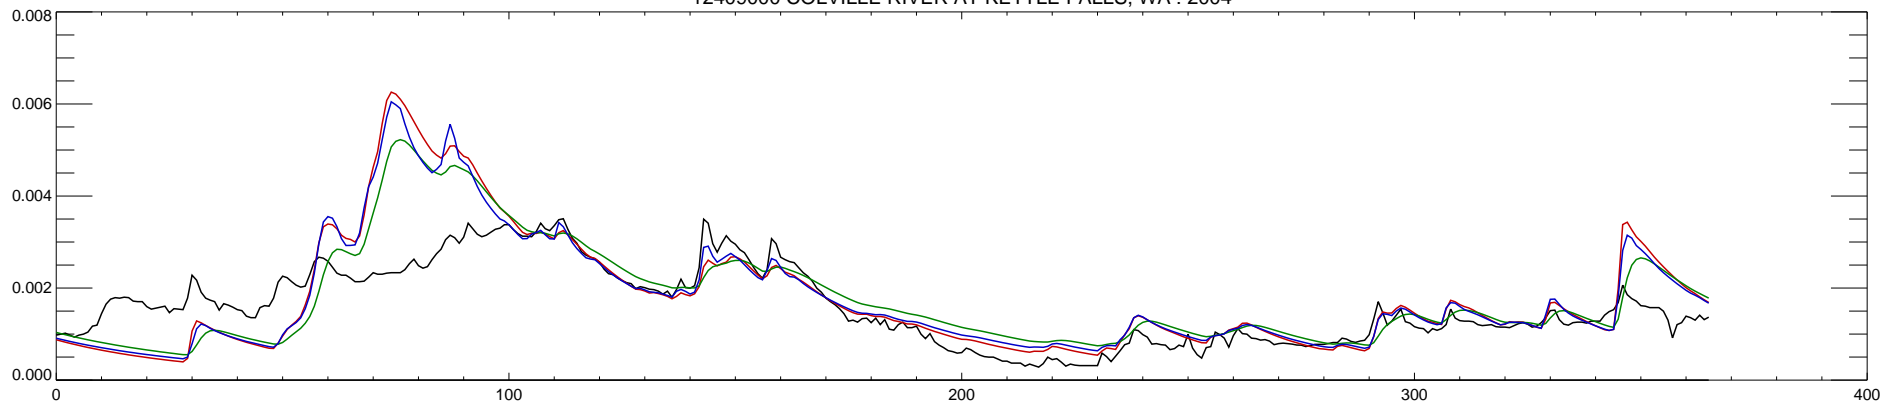

12409000 COLVILLE RIVER AT KETTLE FALLS, WA : 2005

12409000 COLVILLE RIVER AT KETTLE FALLS, WA : 2004