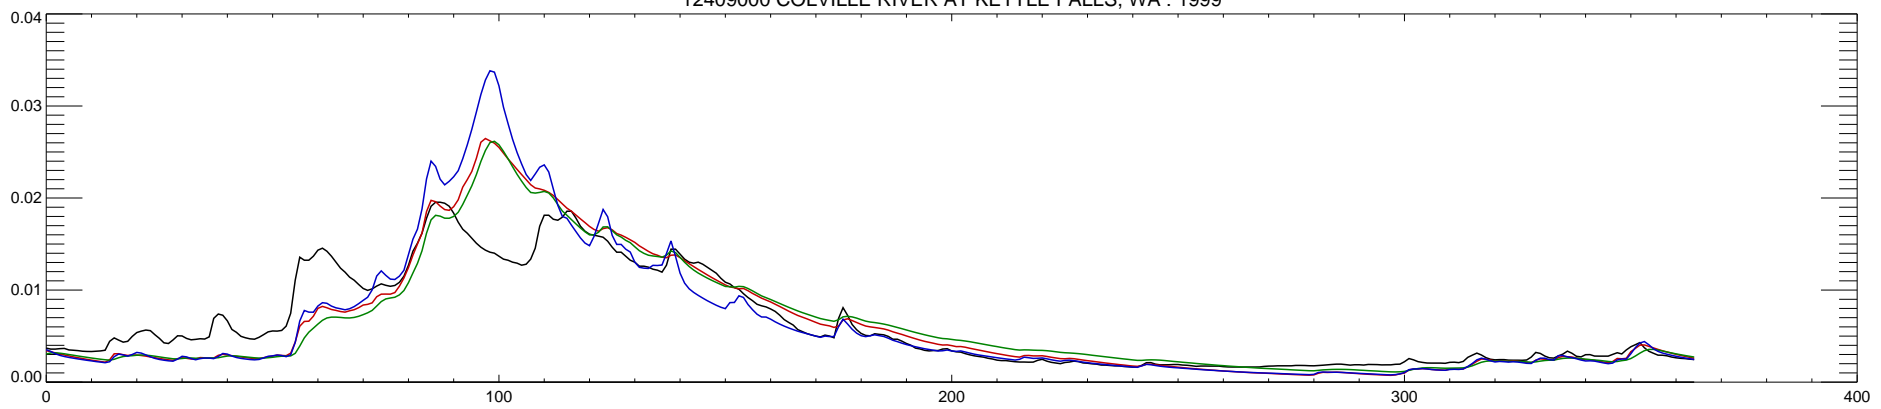

12409000 COLVILLE RIVER AT KETTLE FALLS, WA : 2000

12409000 COLVILLE RIVER AT KETTLE FALLS, WA : 1999