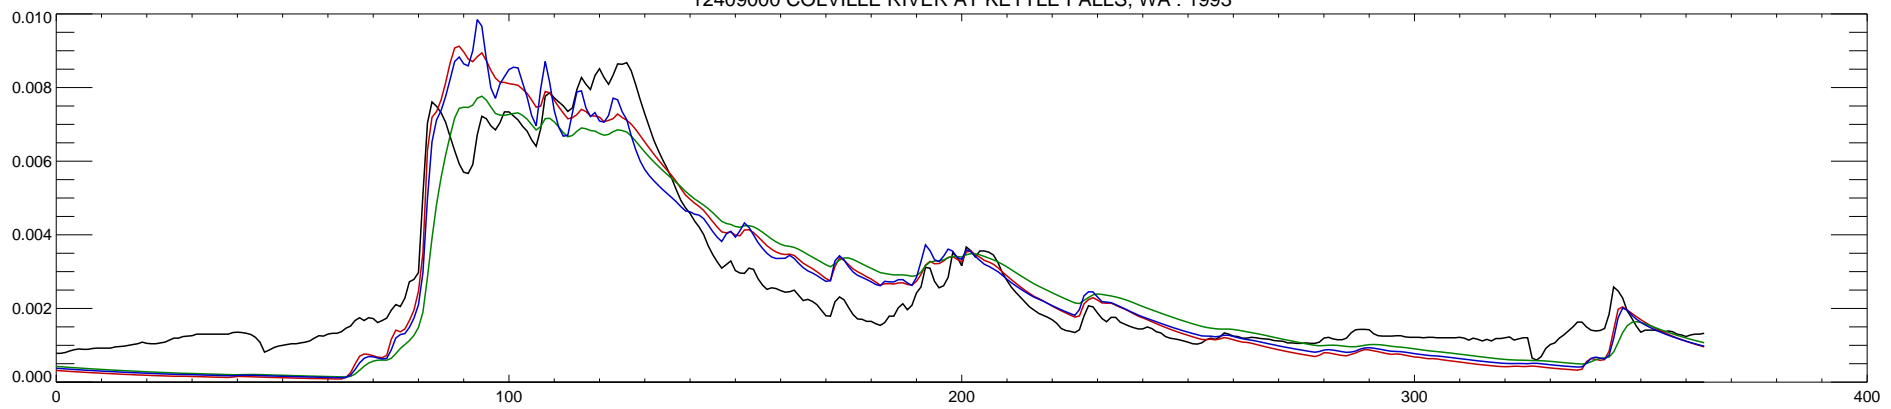

12409000 COLVILLE RIVER AT KETTLE FALLS, WA : 1990

12409000 COLVILLE RIVER AT KETTLE FALLS, WA : 1991

12409000 COLVILLE RIVER AT KETTLE FALLS, WA : 1992

12409000 COLVILLE RIVER AT KETTLE FALLS, WA : 1993