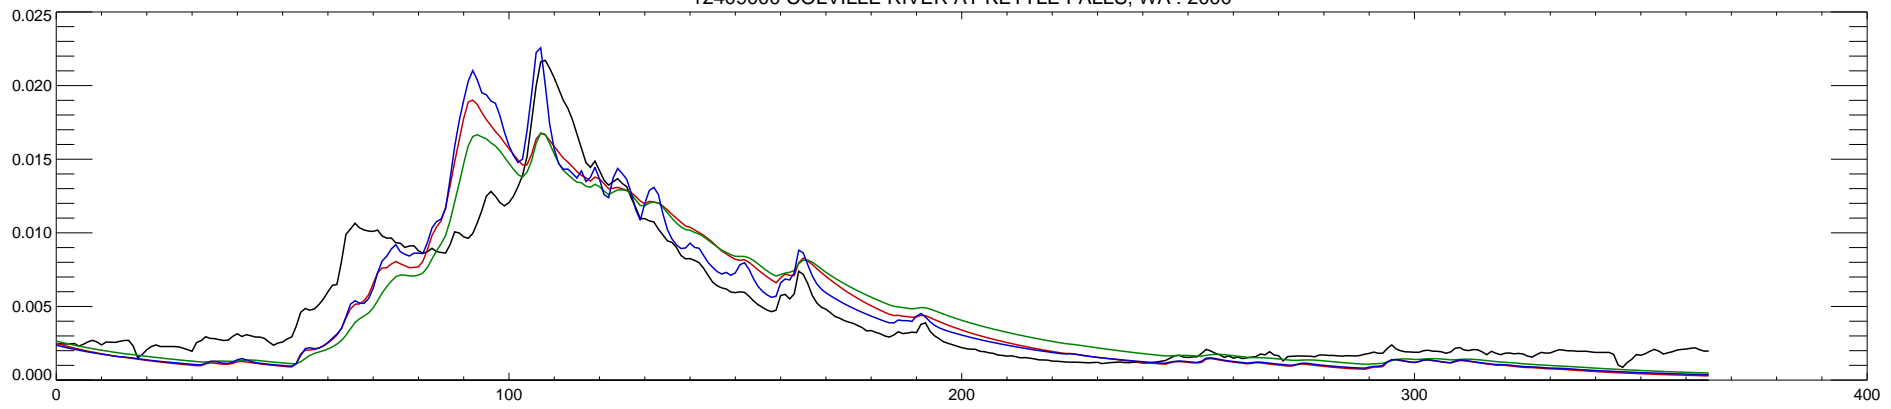

12409000 COLVILLE RIVER AT KETTLE FALLS, WA : 2001

12409000 COLVILLE RIVER AT KETTLE FALLS, WA : 2000