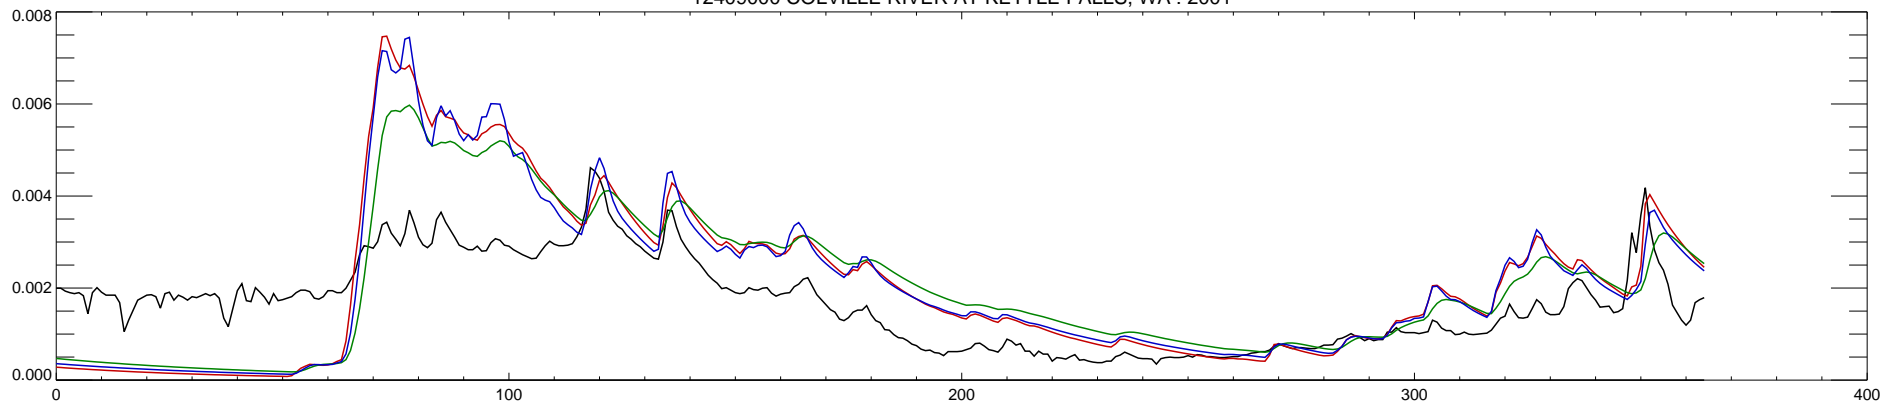

12409000 COLVILLE RIVER AT KETTLE FALLS, WA : 1998

12409000 COLVILLE RIVER AT KETTLE FALLS, WA : 1999

12409000 COLVILLE RIVER AT KETTLE FALLS, WA : 2000

12409000 COLVILLE RIVER AT KETTLE FALLS, WA : 2001